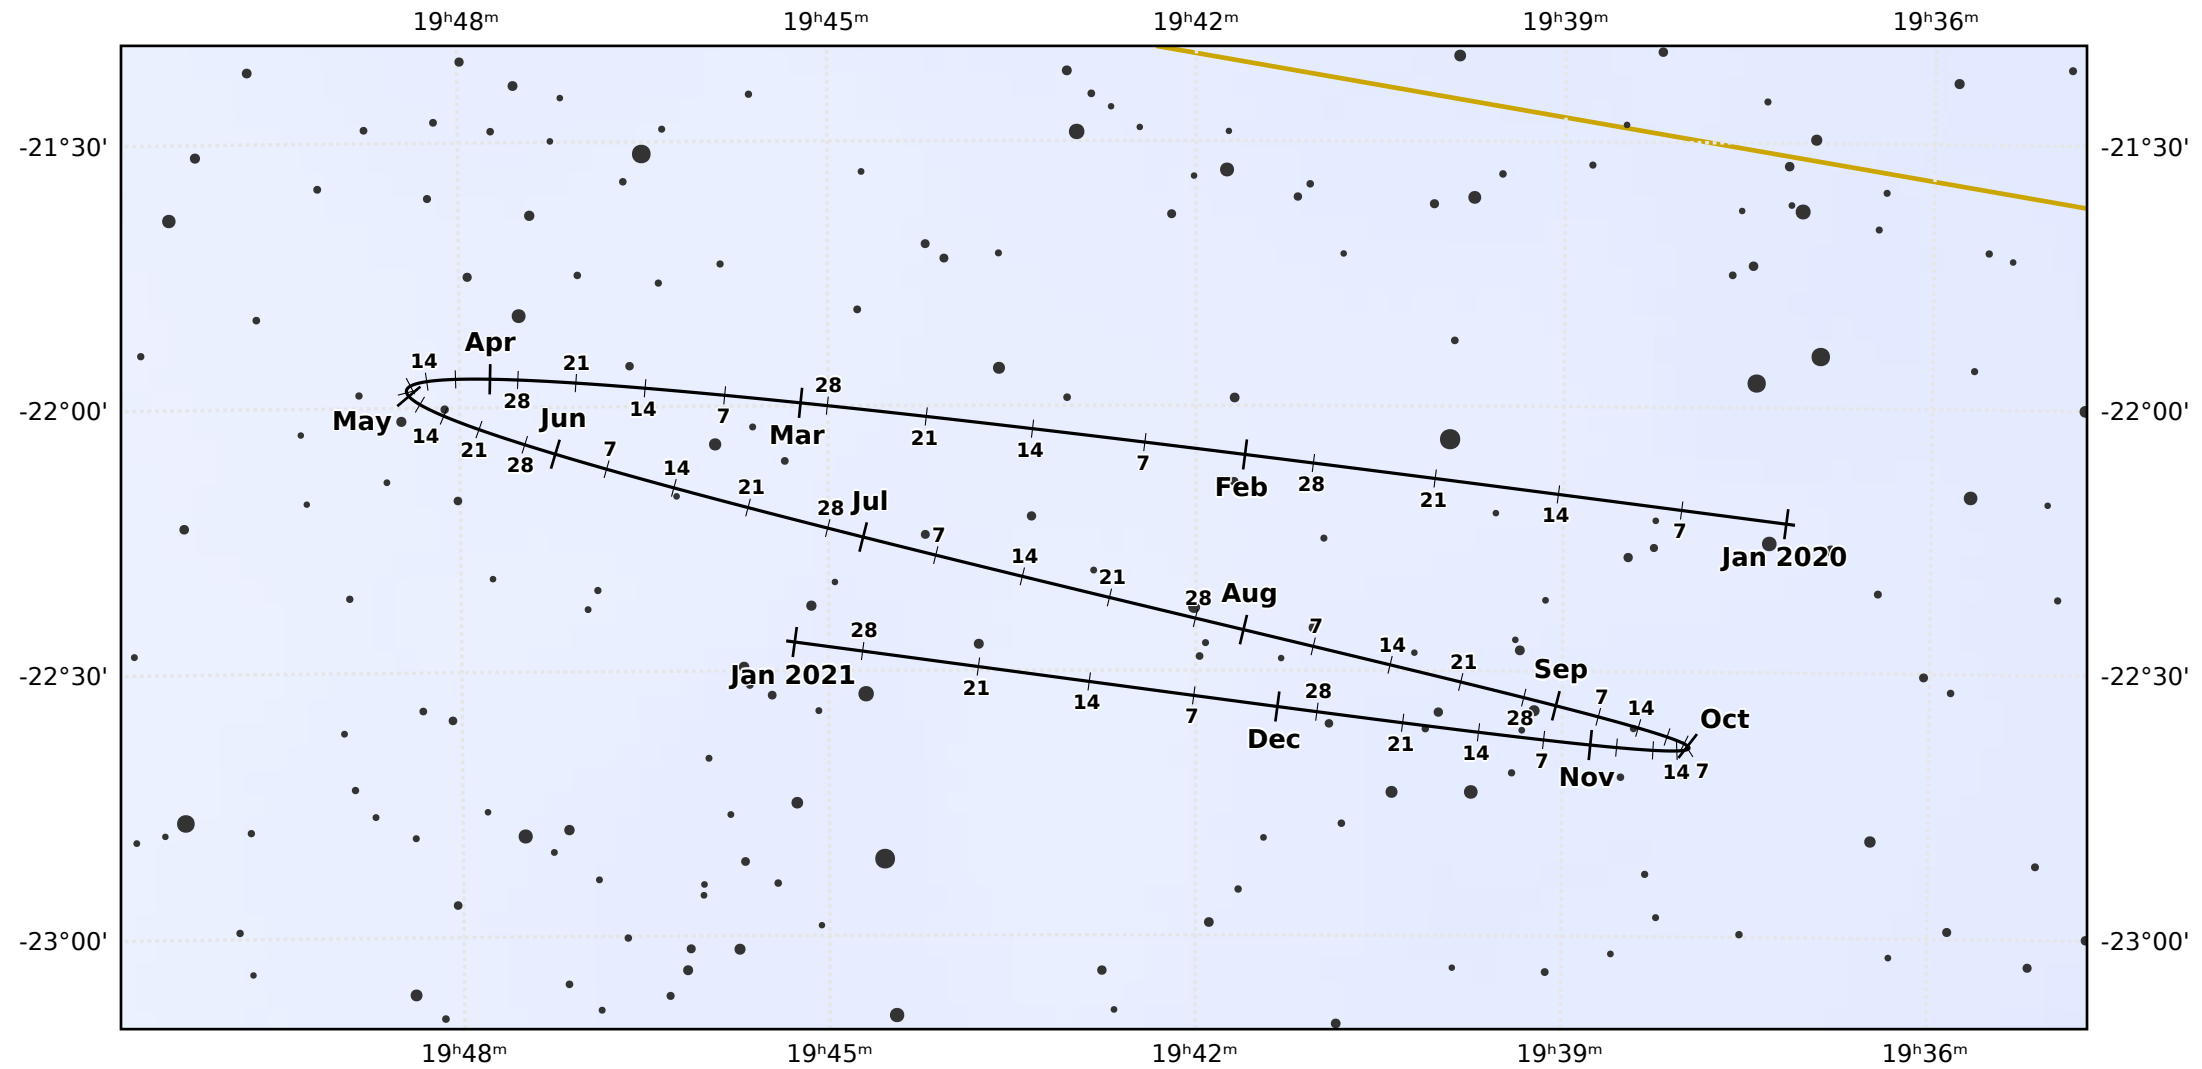

The path of Pluto in 2020

© Dominic Ford 2011–2021. Downloaded from <https://in-the-sky.org>

Magnitude scale: •11.0 •10.5 •10.0 •9.5 •9.0 •8.5 •8.0 •7.5 ●7.0

— The Equator

— Ecliptic Plane

— Galactic Plane