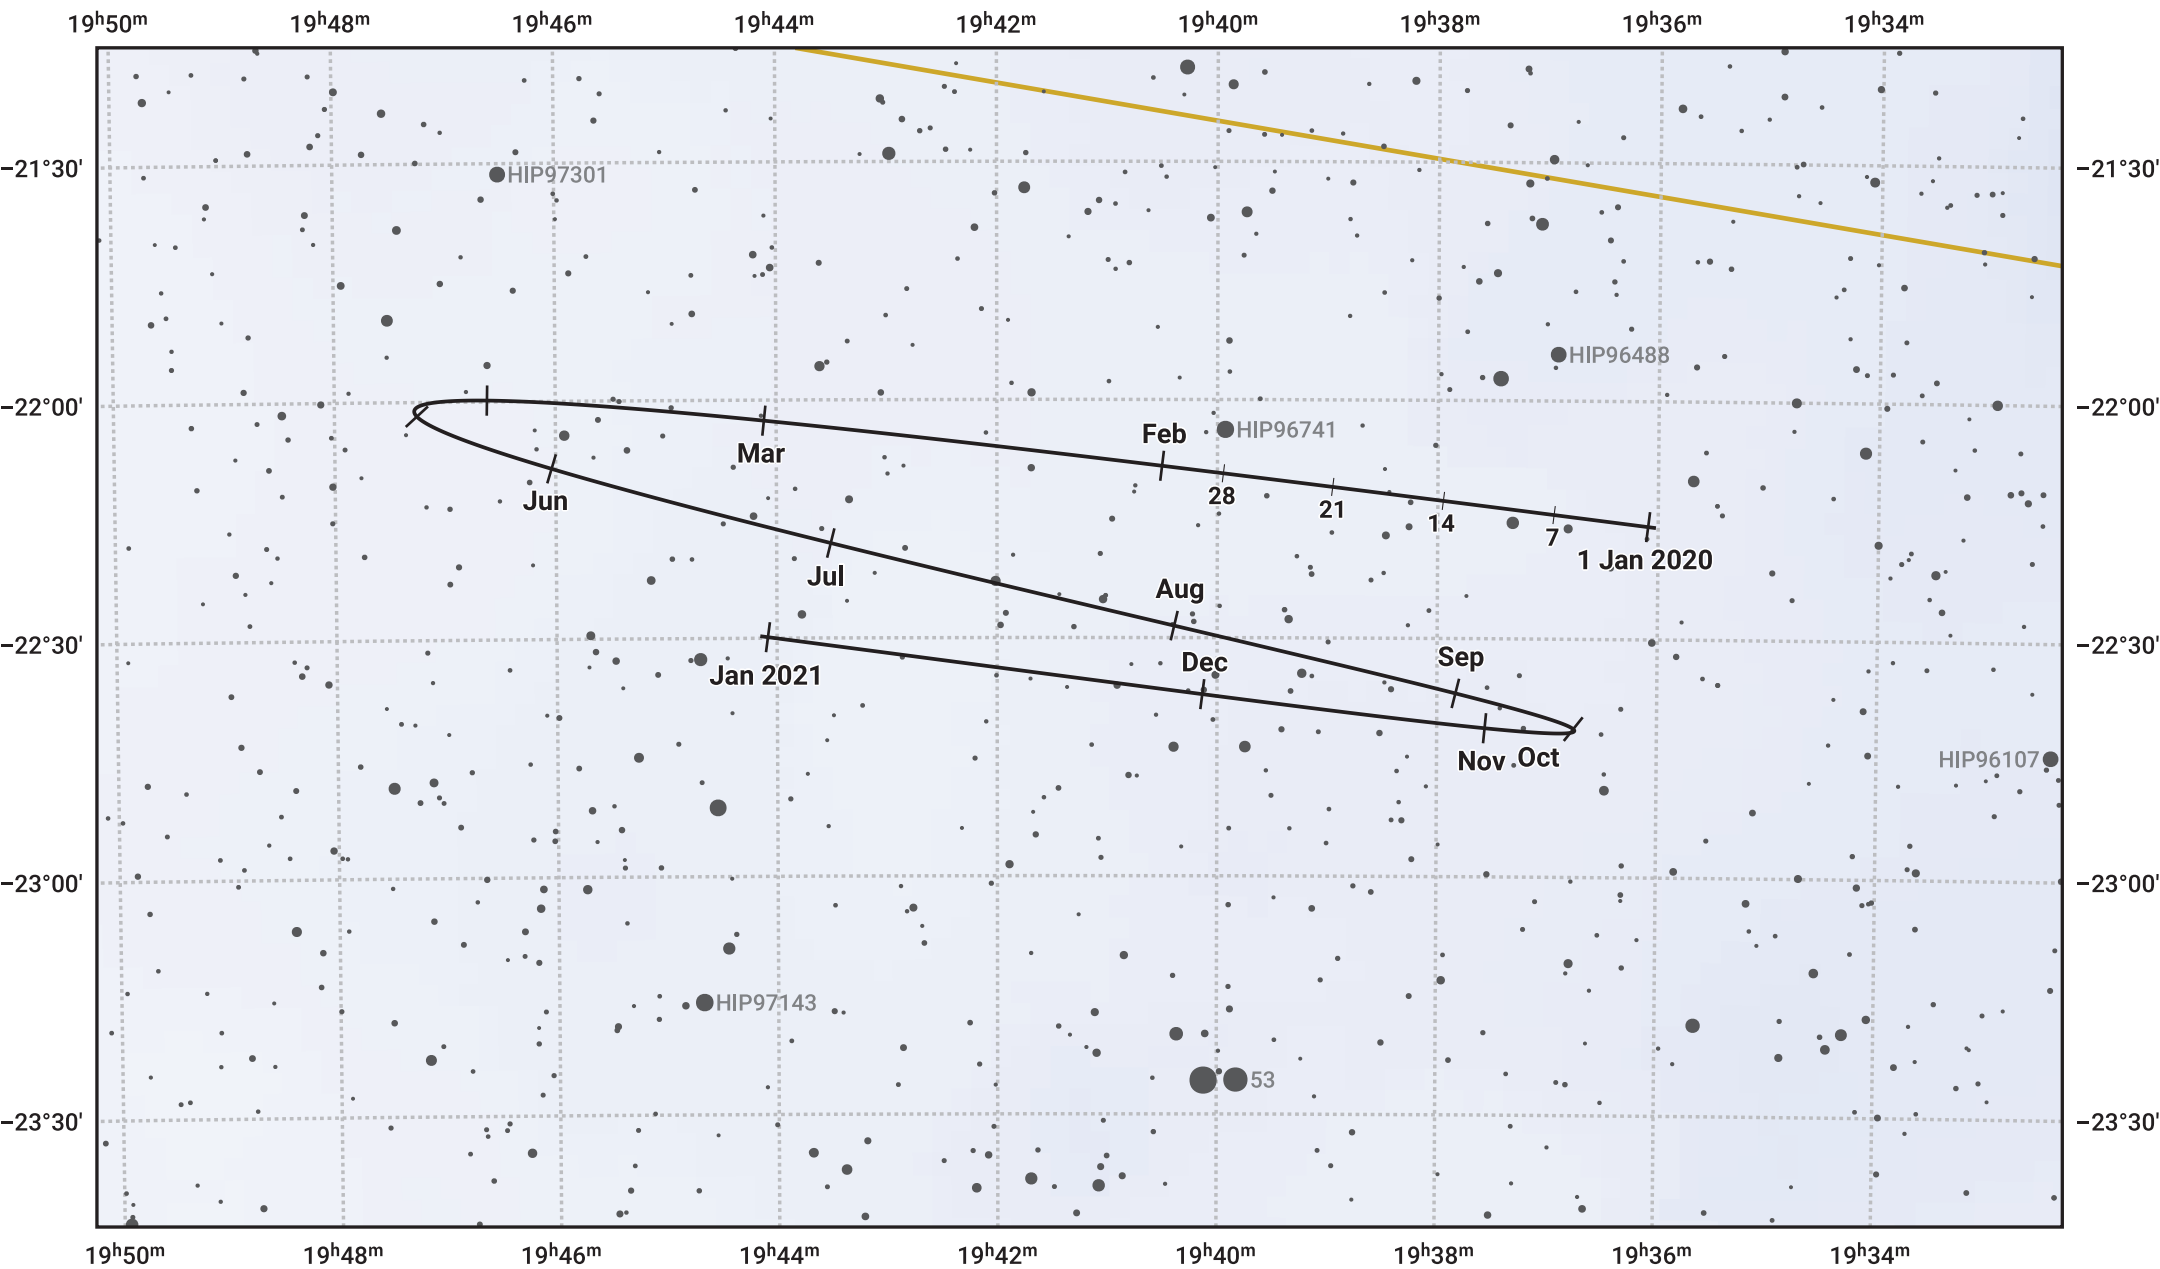

The path of Pluto in 2020

© Dominic Ford 2011–2024. Date markers placed at midnight UTC. Downloaded from <https://in-the-sky.org>

Magnitude scale: · 12.0 · 11.0 · 10.0 · 9.0 · 8.0 · 7.0 · 6.0 · 5.0

— Ecliptic Plane

-  Galaxy
-  Bright nebula
-  Open cluster
-  Globular cluster

Date	Mag
2020 Jan 1	15.0
2020 Apr 1	15.1
2020 Jul 1	14.9
2020 Oct 1	15.1
2021 Jan 1	15.0