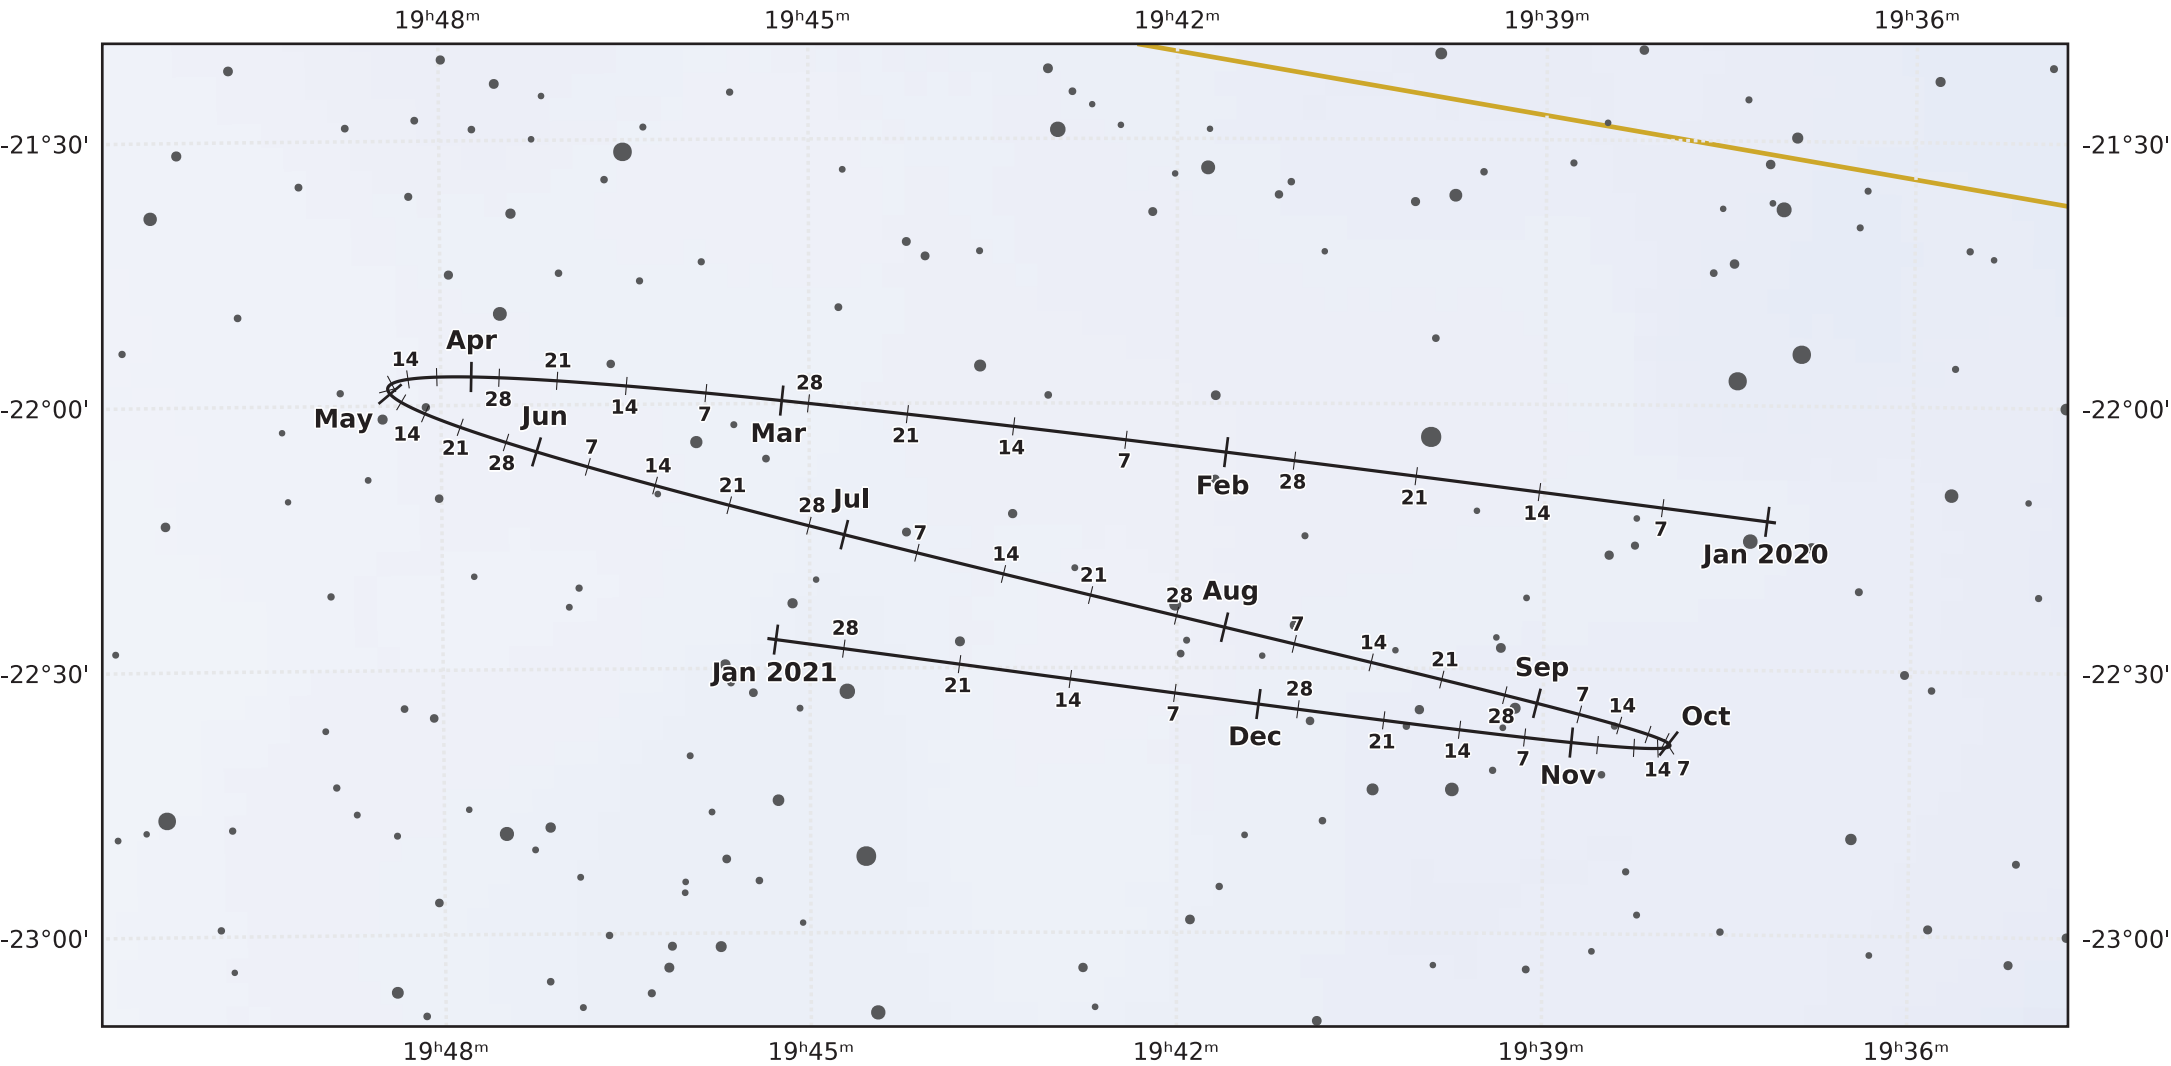

# The path of Pluto in 2020

© Dominic Ford 2011-2021. Downloaded from <https://in-the-sky.org>

Magnitude scale: •11.0 •10.5 •10.0 •9.5 •9.0 •8.5 •8.0 ●7.5 ●7.0

— The Equator

— Ecliptic Plane

— Galactic Plane