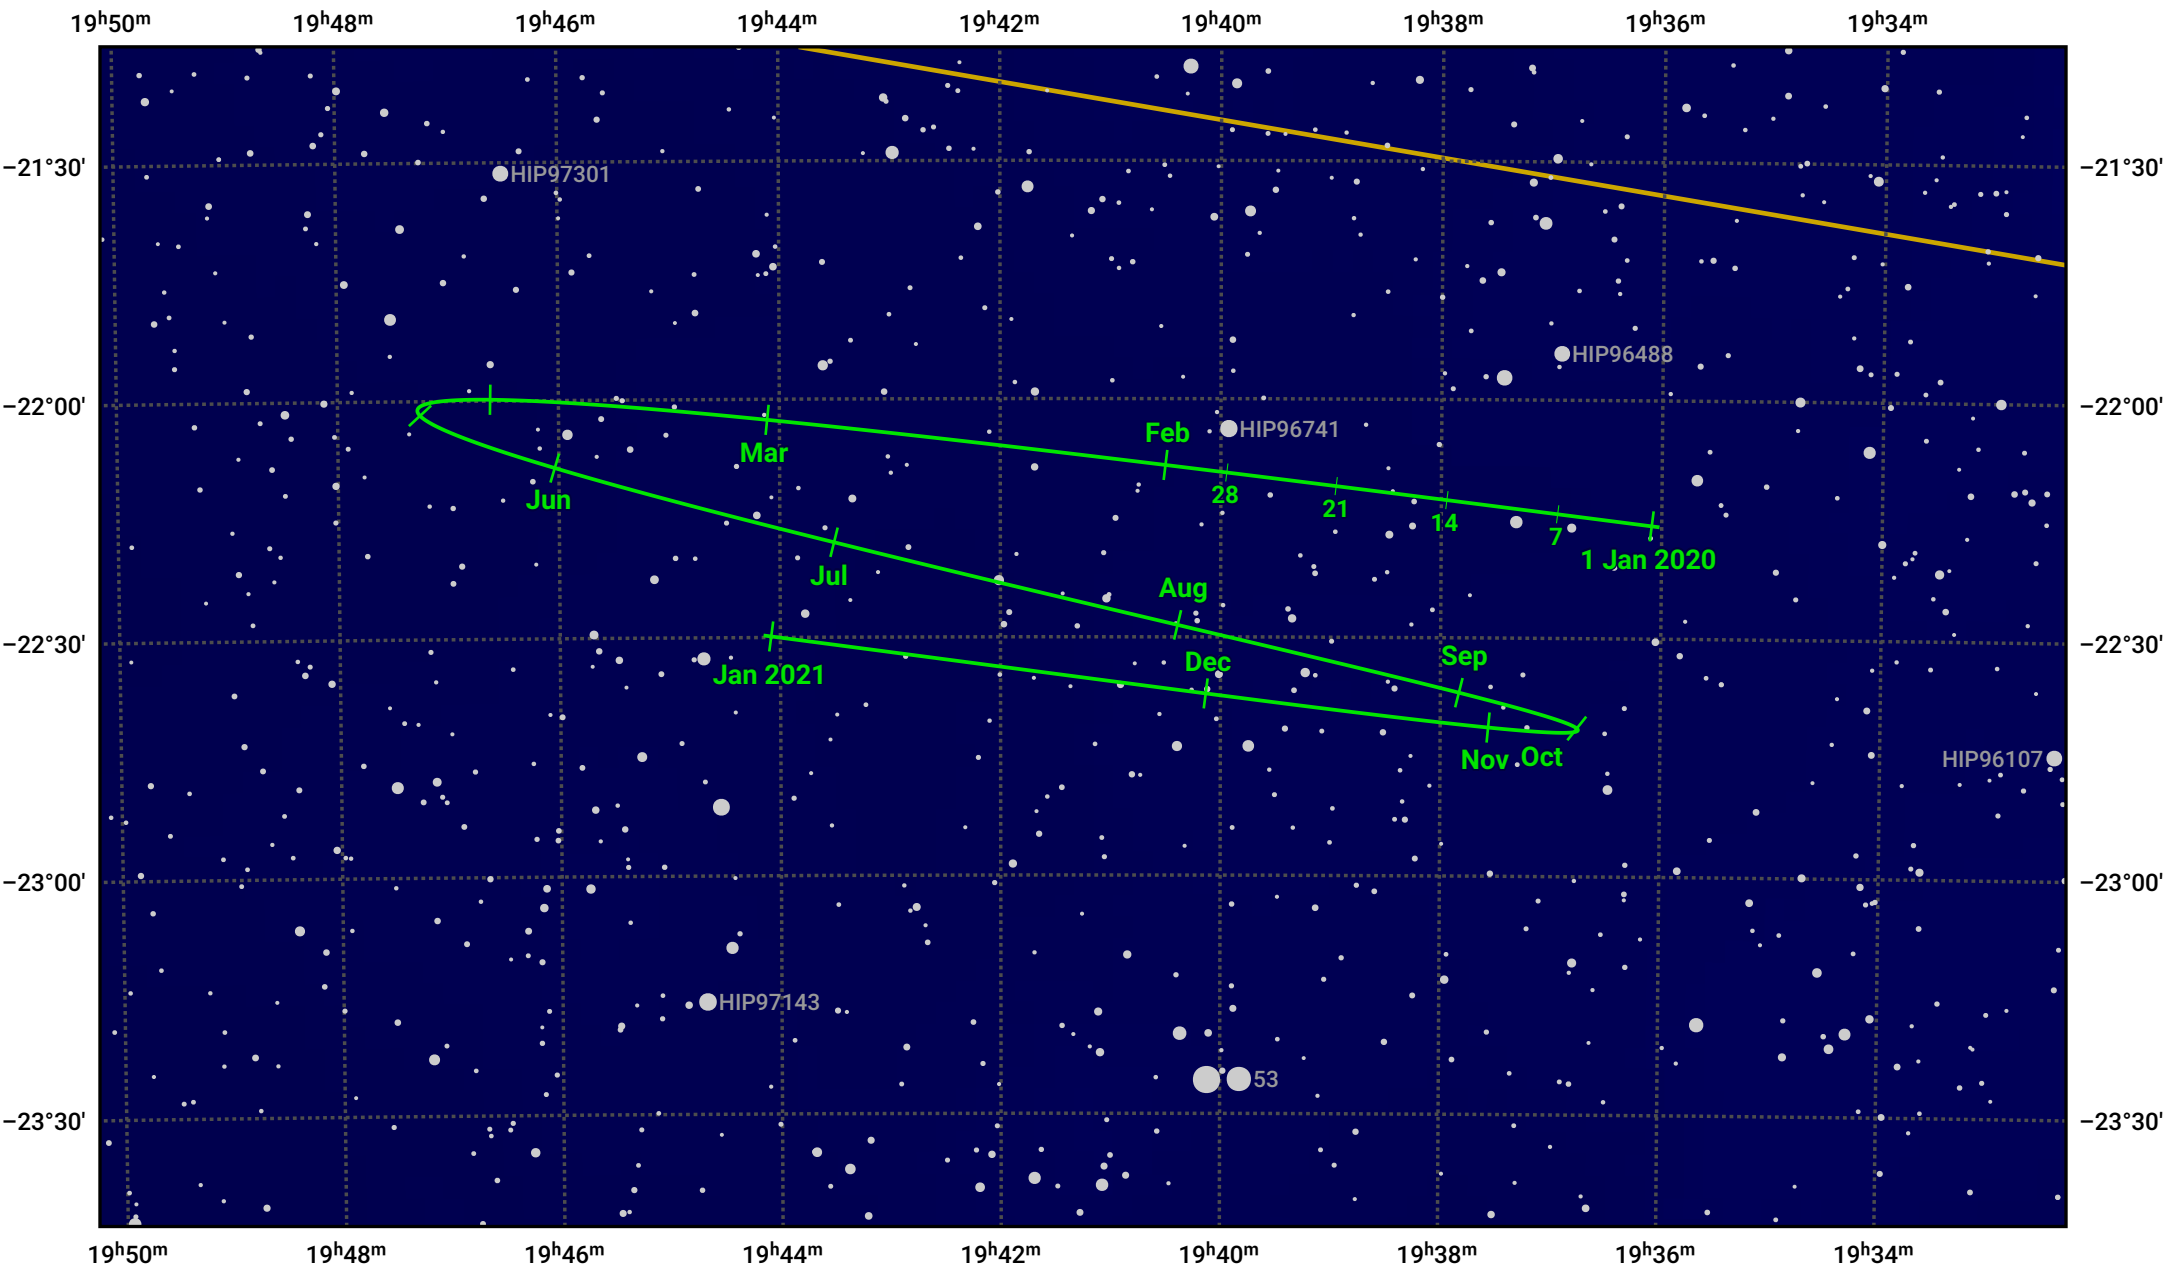

# The path of Pluto in 2020

© Dominic Ford 2011–2024. Date markers placed at midnight UTC. Downloaded from <https://in-the-sky.org>

Magnitude scale: · 12.0 · 11.0 · 10.0 · 9.0 · 8.0 · 7.0 · 6.0 · 5.0

— Ecliptic Plane

- Galaxy
- Bright nebula
- Open cluster
- ⊕ Globular cluster

Date	Mag
2020 Jan 1	15.0
2020 Apr 1	15.1
2020 Jul 1	14.9
2020 Oct 1	15.1
2021 Jan 1	15.0