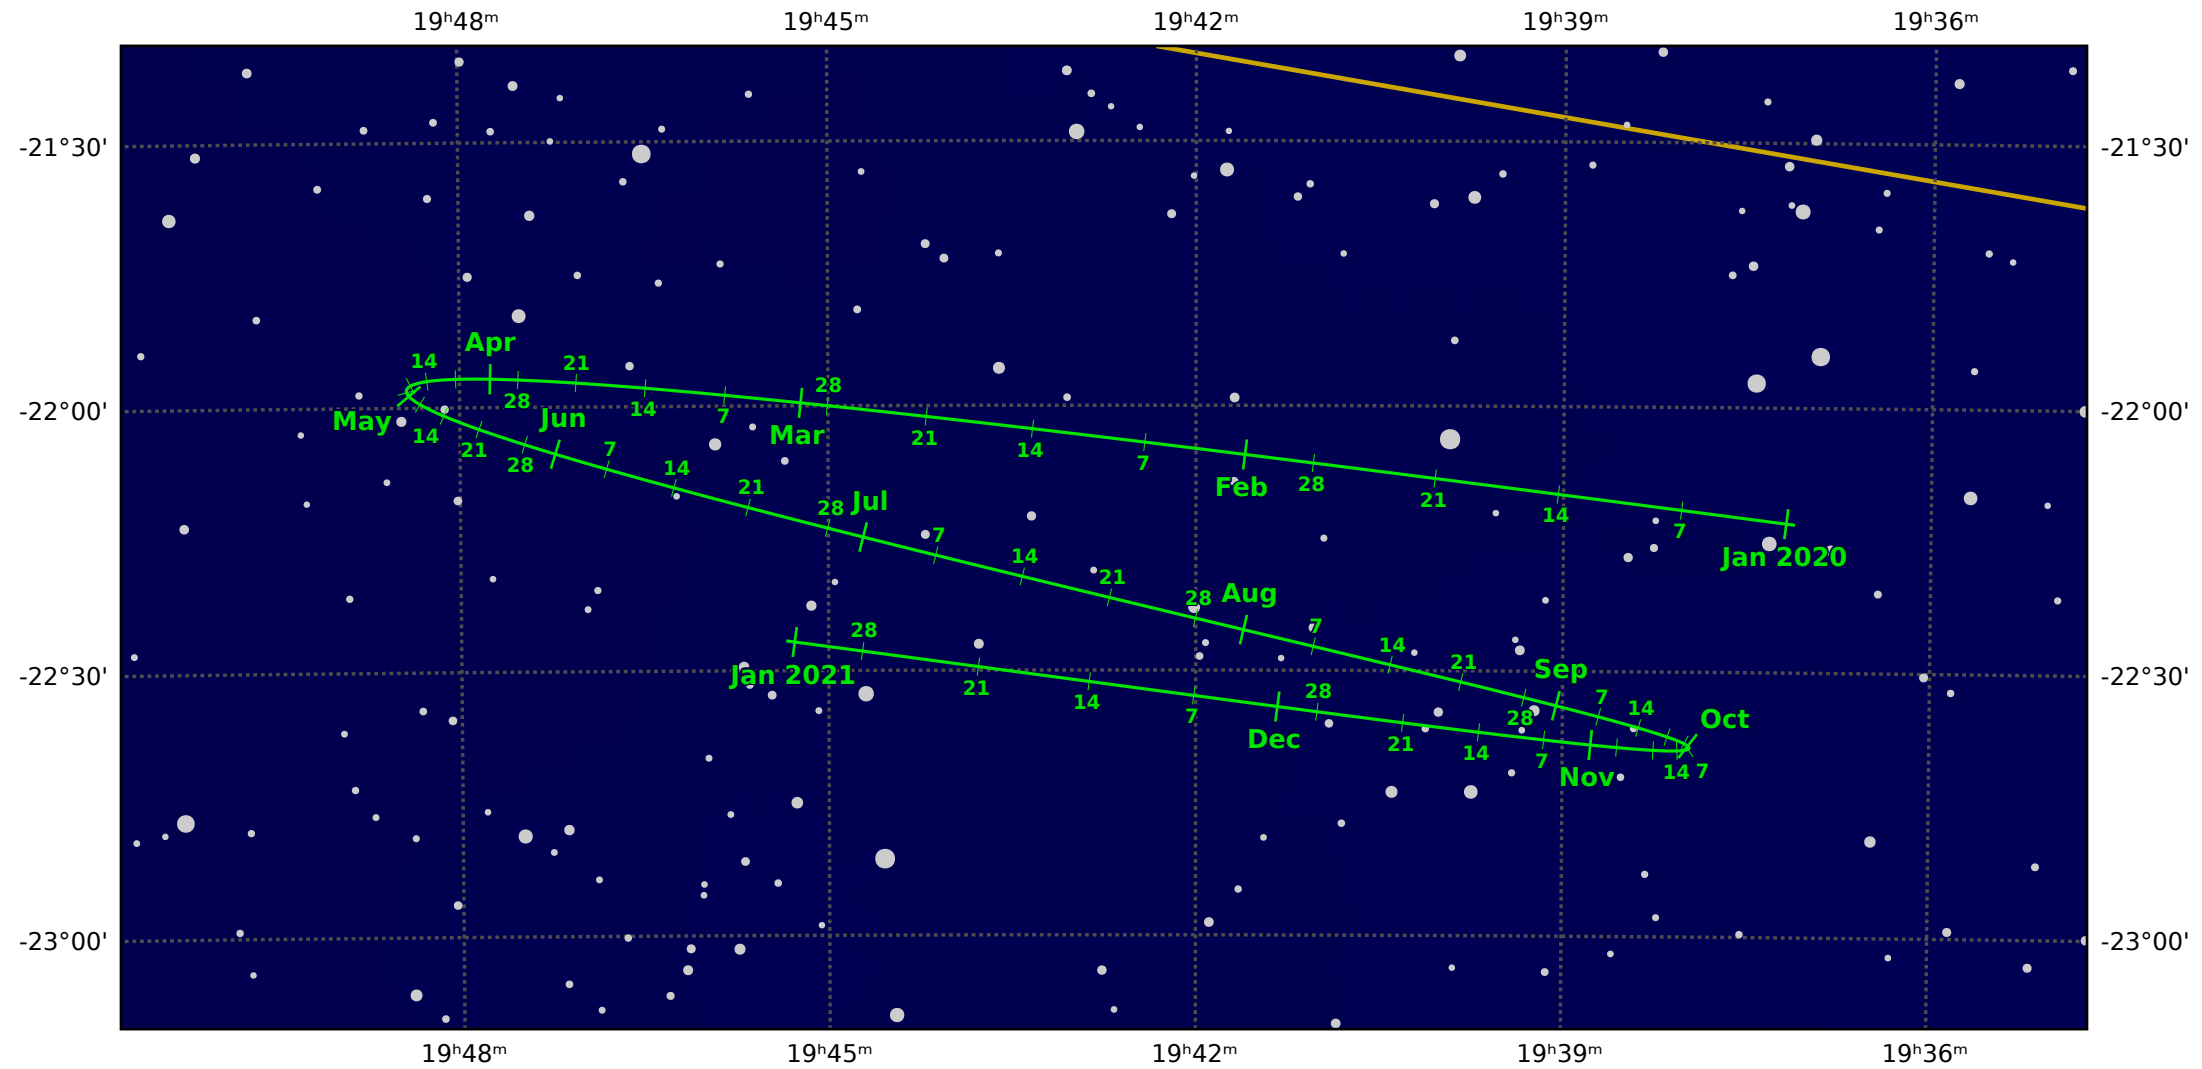

The path of Pluto in 2020

© Dominic Ford 2011-2021. Downloaded from <https://in-the-sky.org>

Magnitude scale: •11.0 •10.5 •10.0 •9.5 •9.0 •8.5 •8.0 •7.5 ●7.0

— Ecliptic Plane

— Galactic Plane