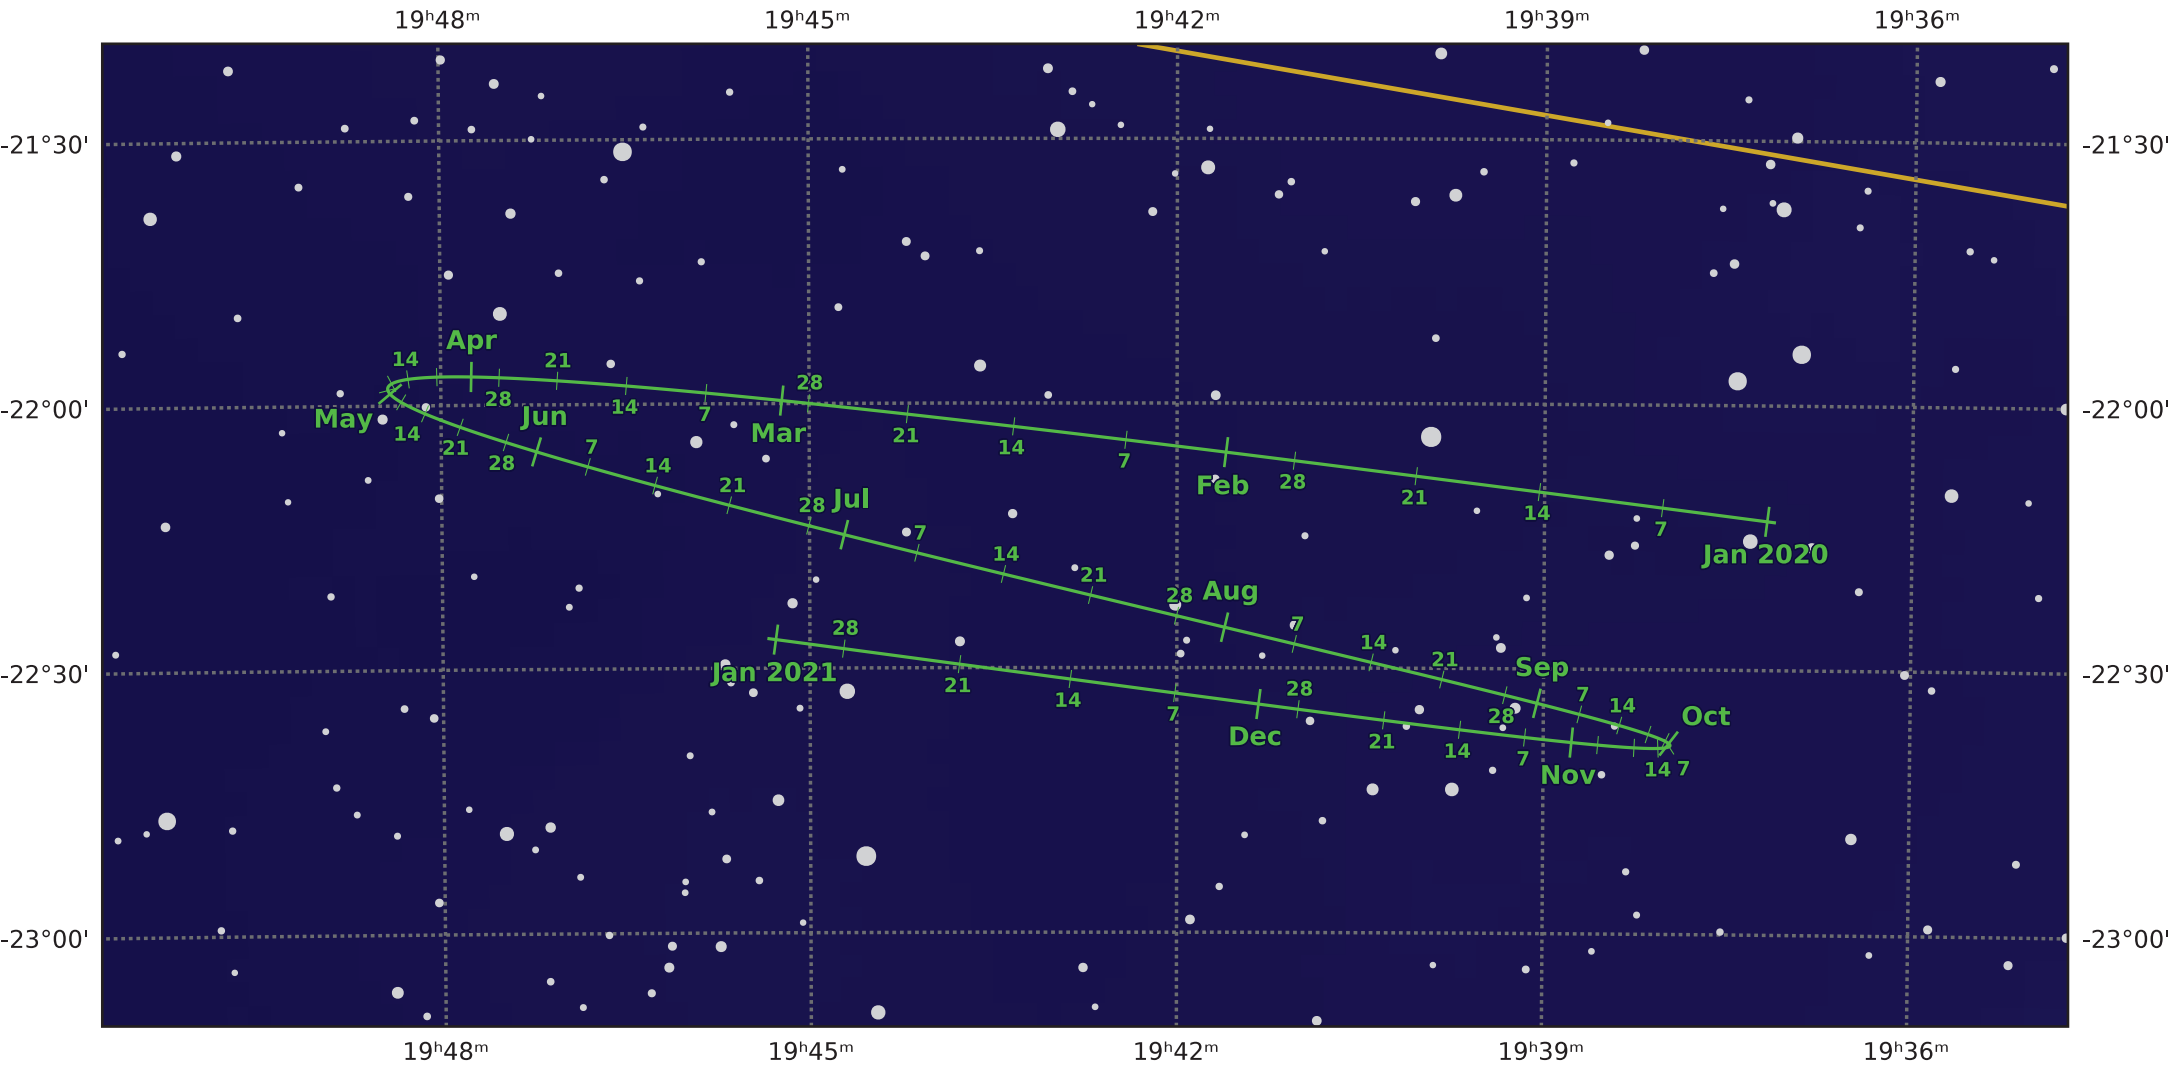

The path of Pluto in 2020

© Dominic Ford 2011–2021. Downloaded from <https://in-the-sky.org>

Magnitude scale: •11.0 •10.5 •10.0 •9.5 •9.0 •8.5 •8.0 ●7.5 ●7.0

— Ecliptic Plane

— Galactic Plane