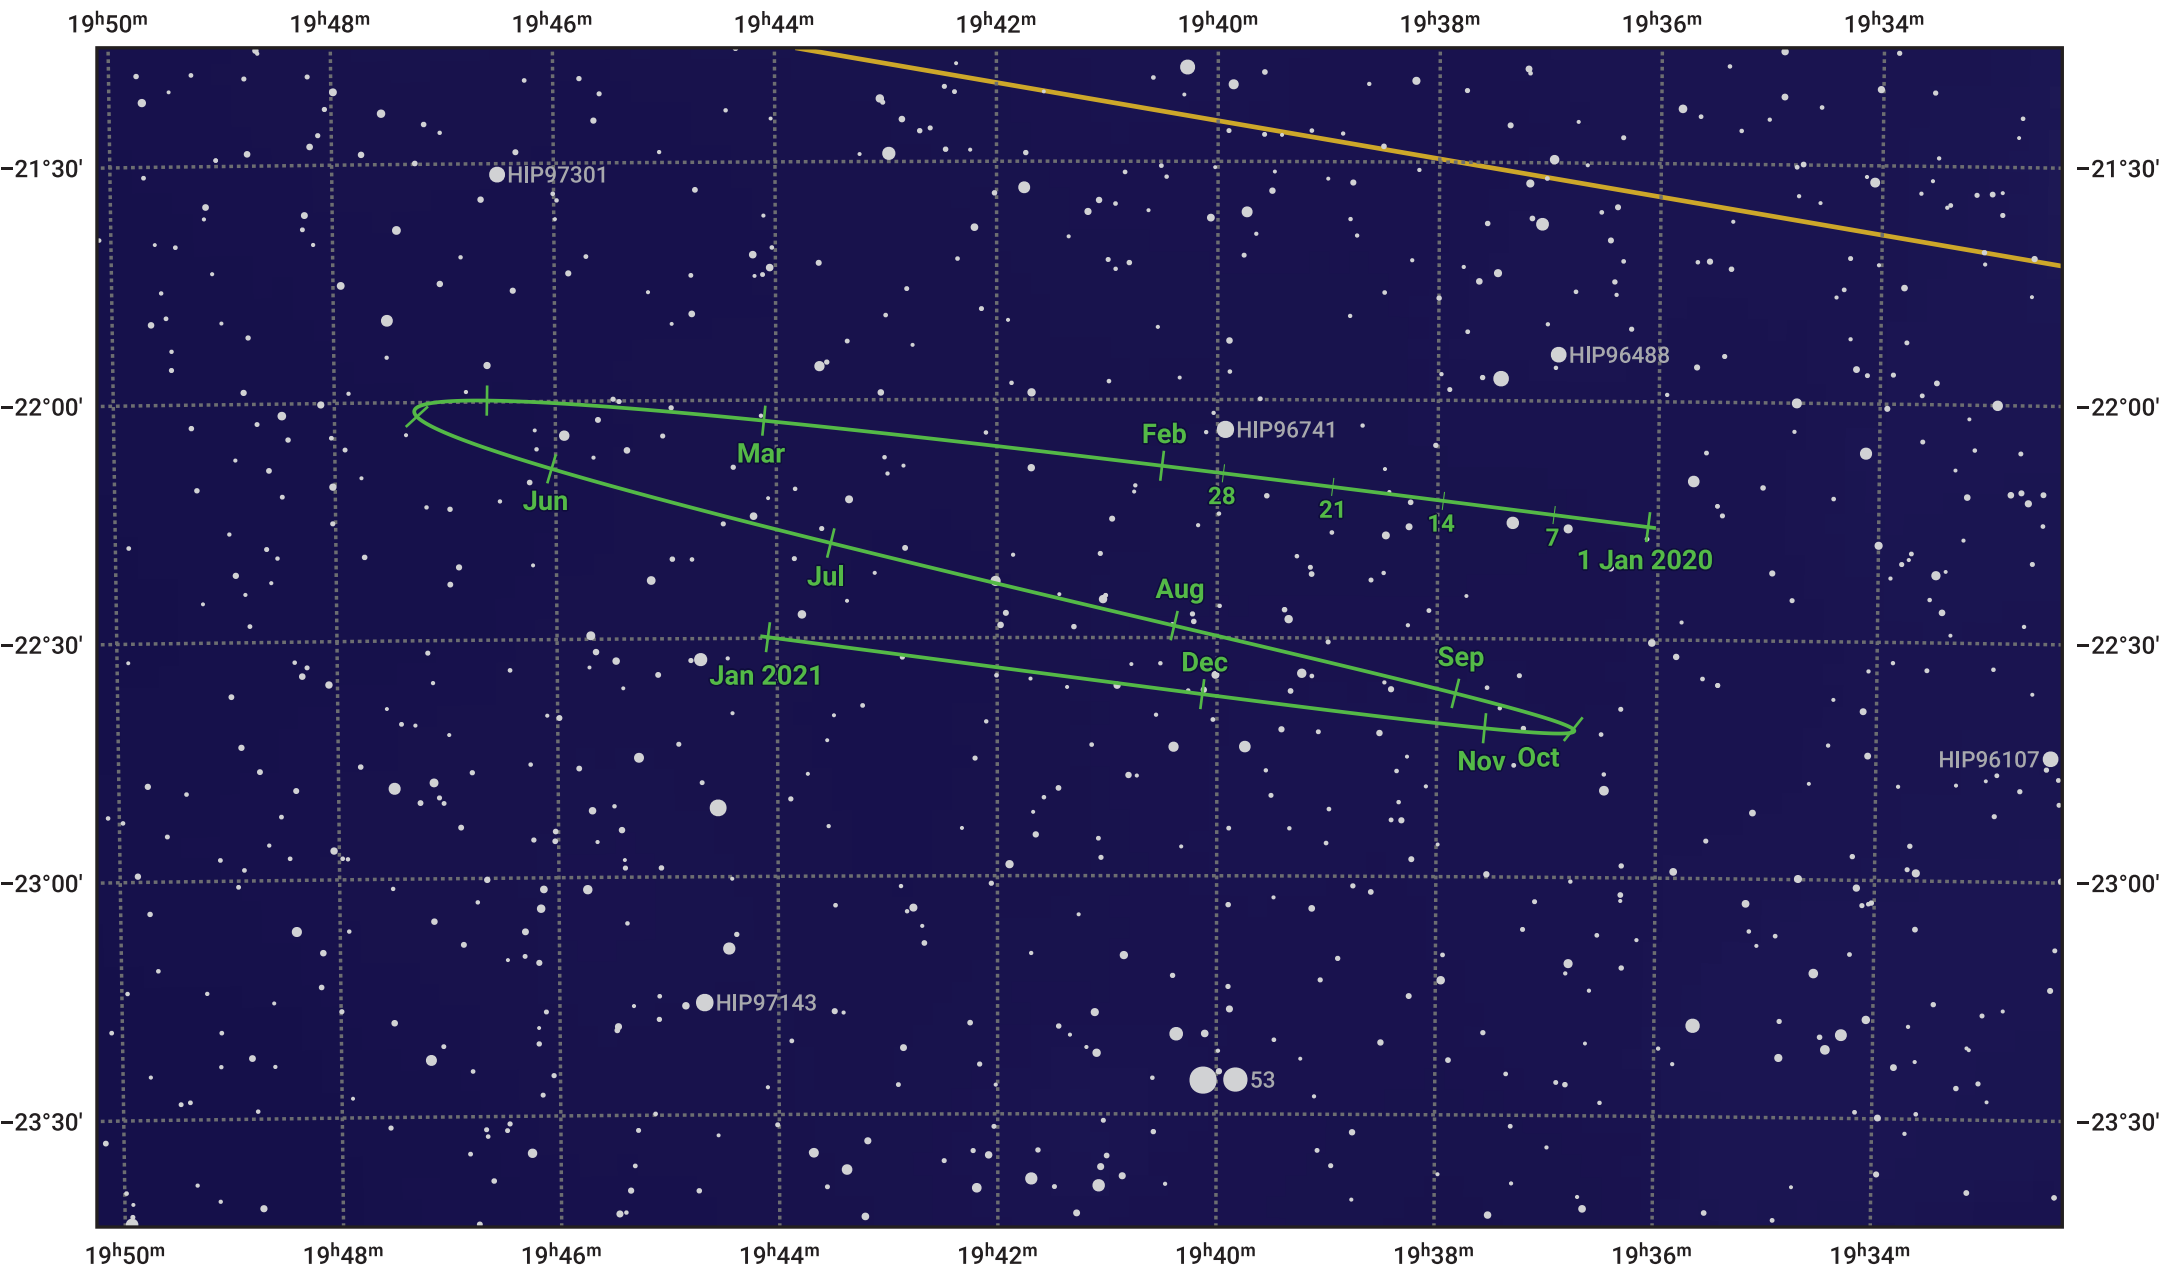

The path of Pluto in 2020

© Dominic Ford 2011–2024. Date markers placed at midnight UTC. Downloaded from <https://in-the-sky.org>

Magnitude scale: · 12.0 · 11.0 · 10.0 · 9.0 · 8.0 · 7.0 · 6.0 · 5.0

— Ecliptic Plane

- Galaxy
- Bright nebula
- Open cluster
- Globular cluster

Date	Mag
2020 Jan 1	15.0
2020 Apr 1	15.1
2020 Jul 1	14.9
2020 Oct 1	15.1
2021 Jan 1	15.0