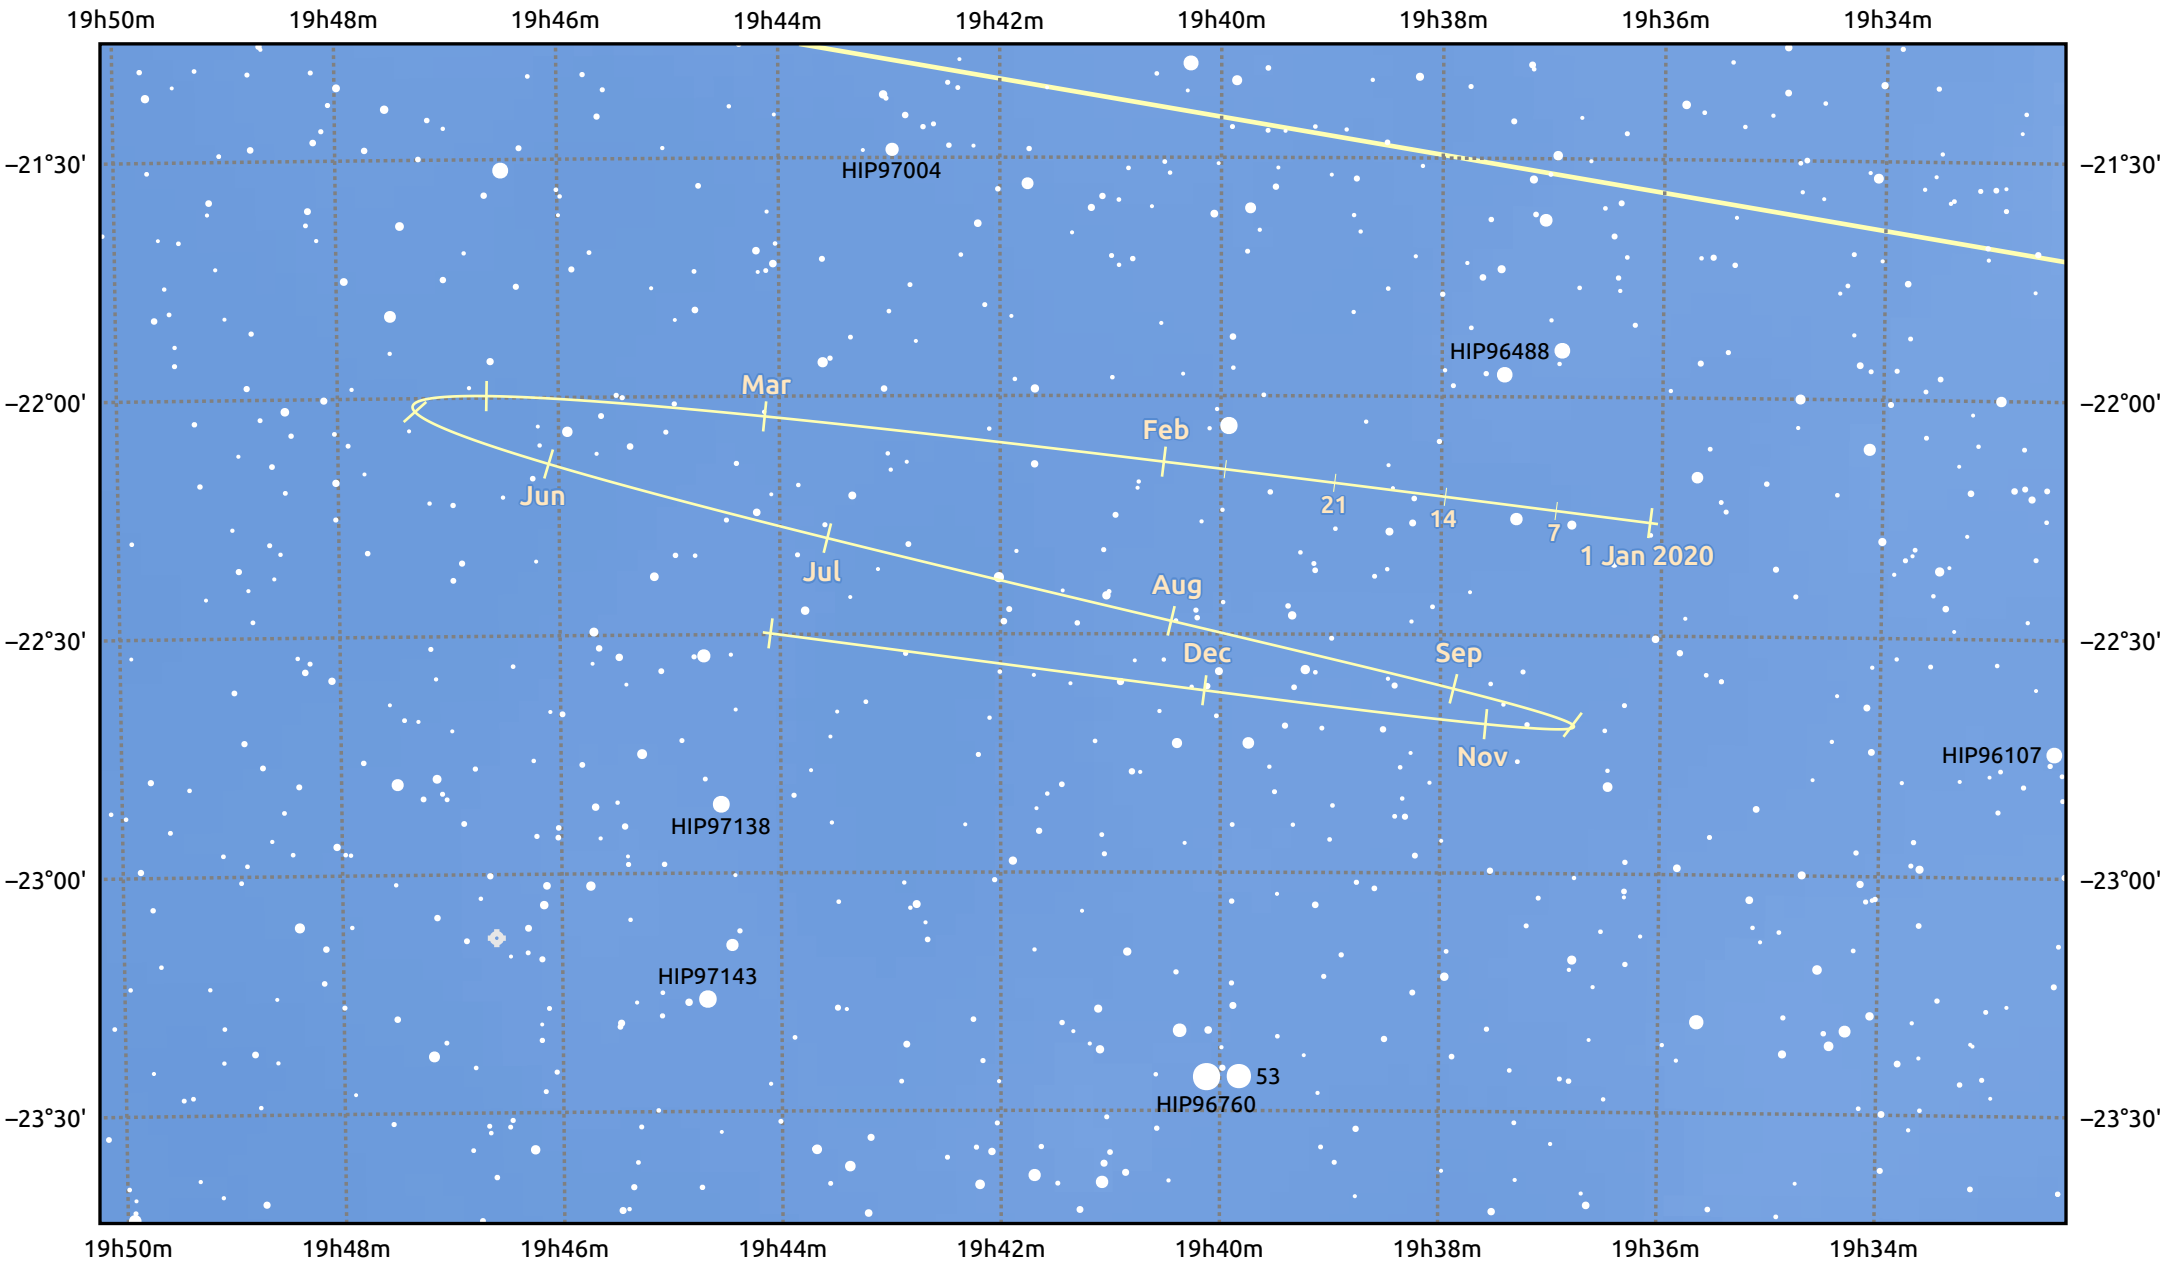

The path of Pluto in 2020

© Dominic Ford 2011–2025. Date markers placed at midnight UTC. Downloaded from <https://in-the-sky.org>

Magnitude scale: 12.0 11.0 10.0 9.0 8.0 7.0 6.0 5.0

Ecliptic Plane

- Galaxy
- Bright nebula
- Open cluster
- Globular cluster
- Planetary nebula