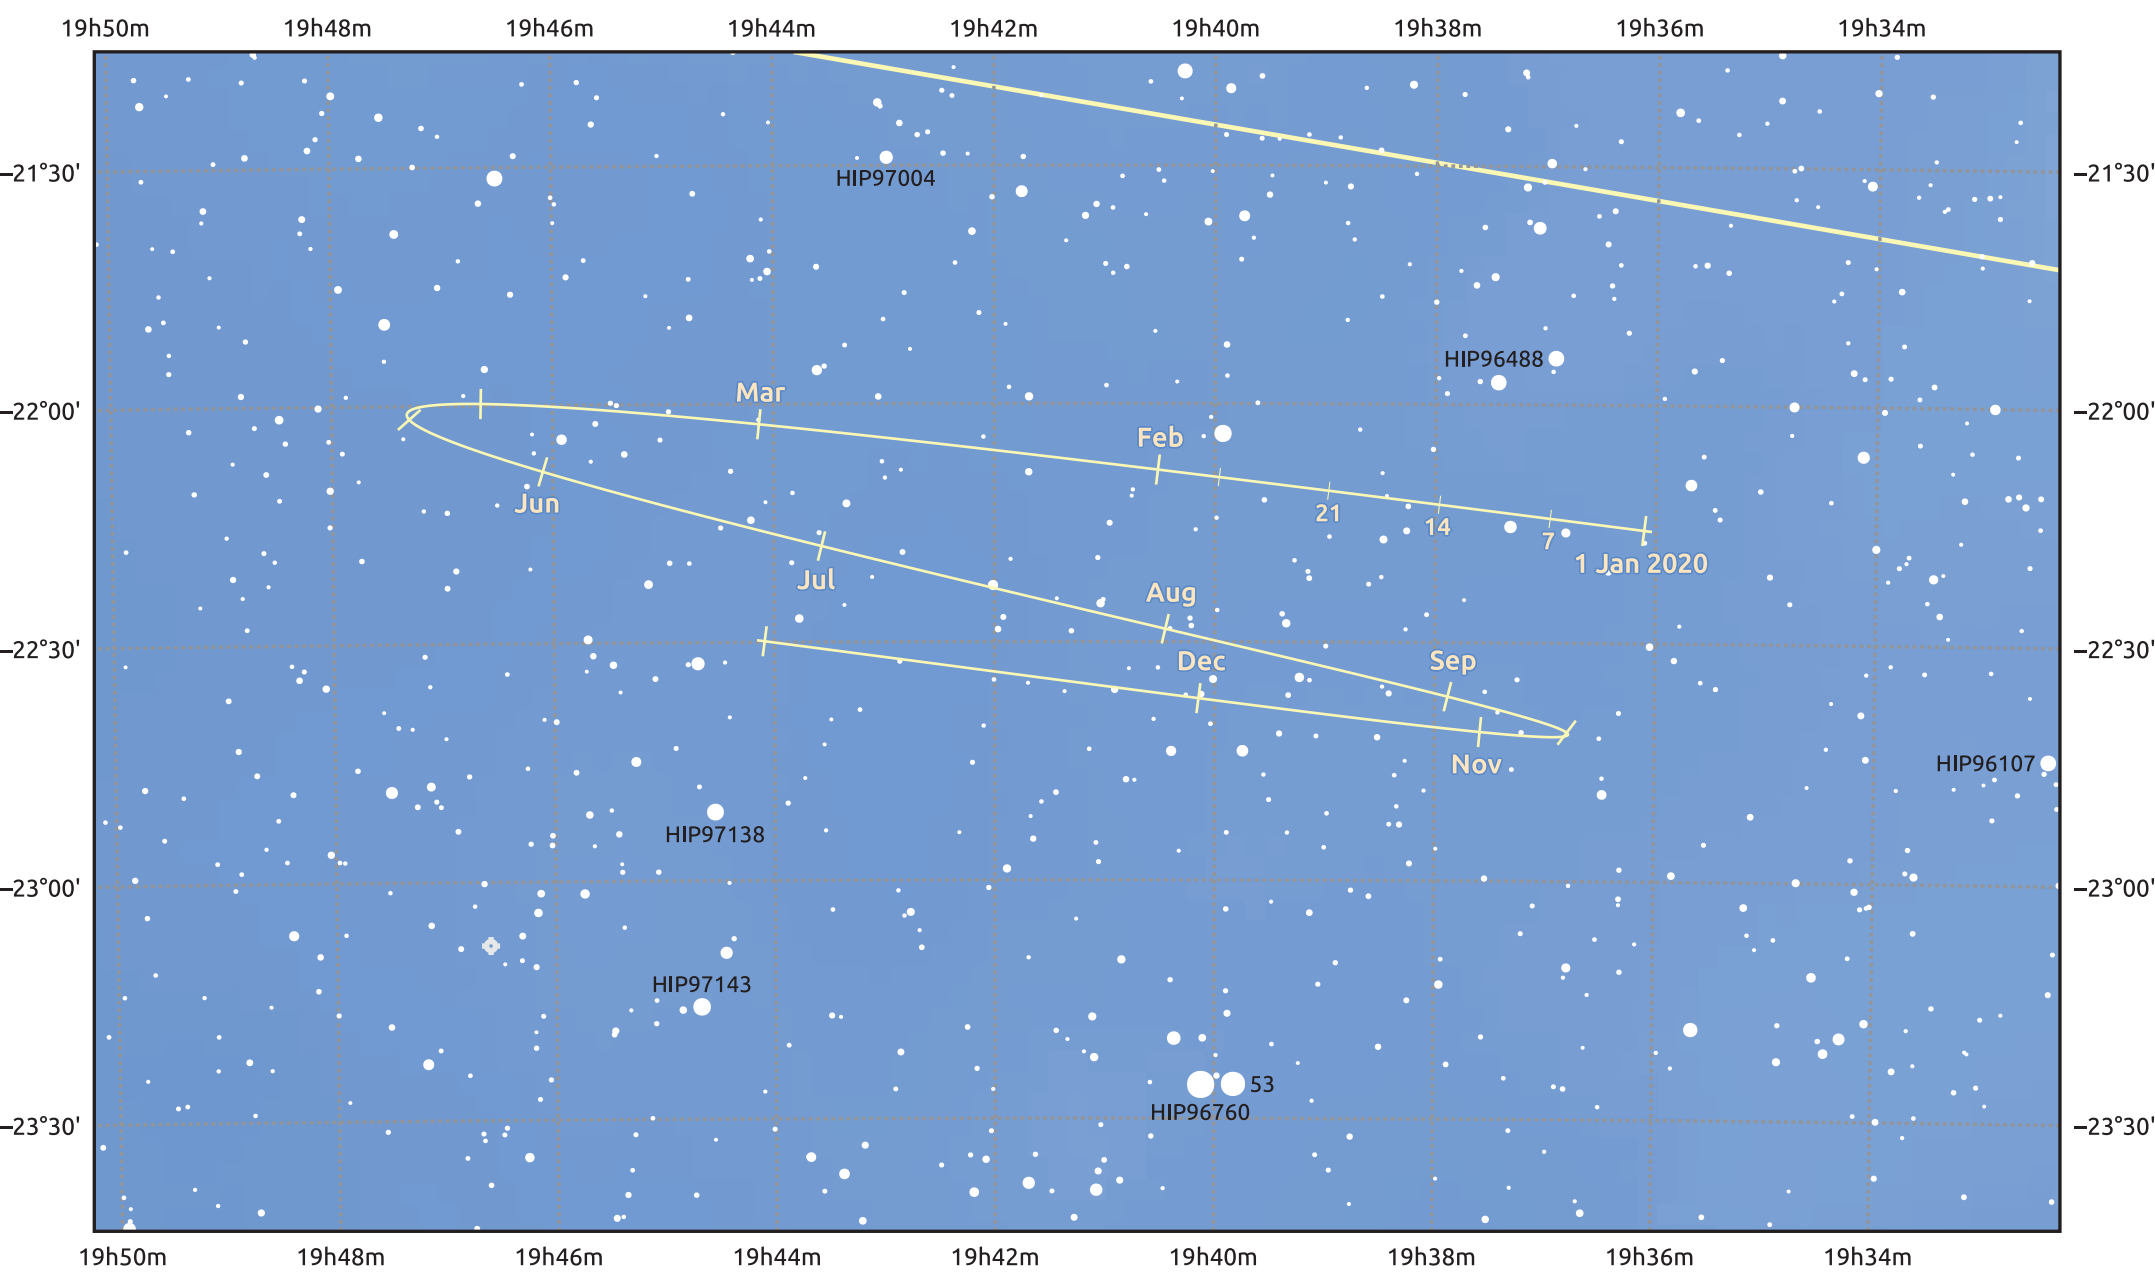

# The path of Pluto in 2020

© Dominic Ford 2011–2025. Date markers placed at midnight UTC. Downloaded from <https://in-the-sky.org>

Magnitude scale:  12.0  11.0  10.0  9.0  8.0  7.0  6.0  5.0

Ecliptic Plane

- Galaxy
- Bright nebula
- Open cluster
- Globular cluster
- Planetary nebula

Date	Mag
2020 Jan 1	14.9
2020 Apr 1	15.0
2020 Jul 1	14.9
2020 Oct 1	15.0
2021 Jan 1	15.0