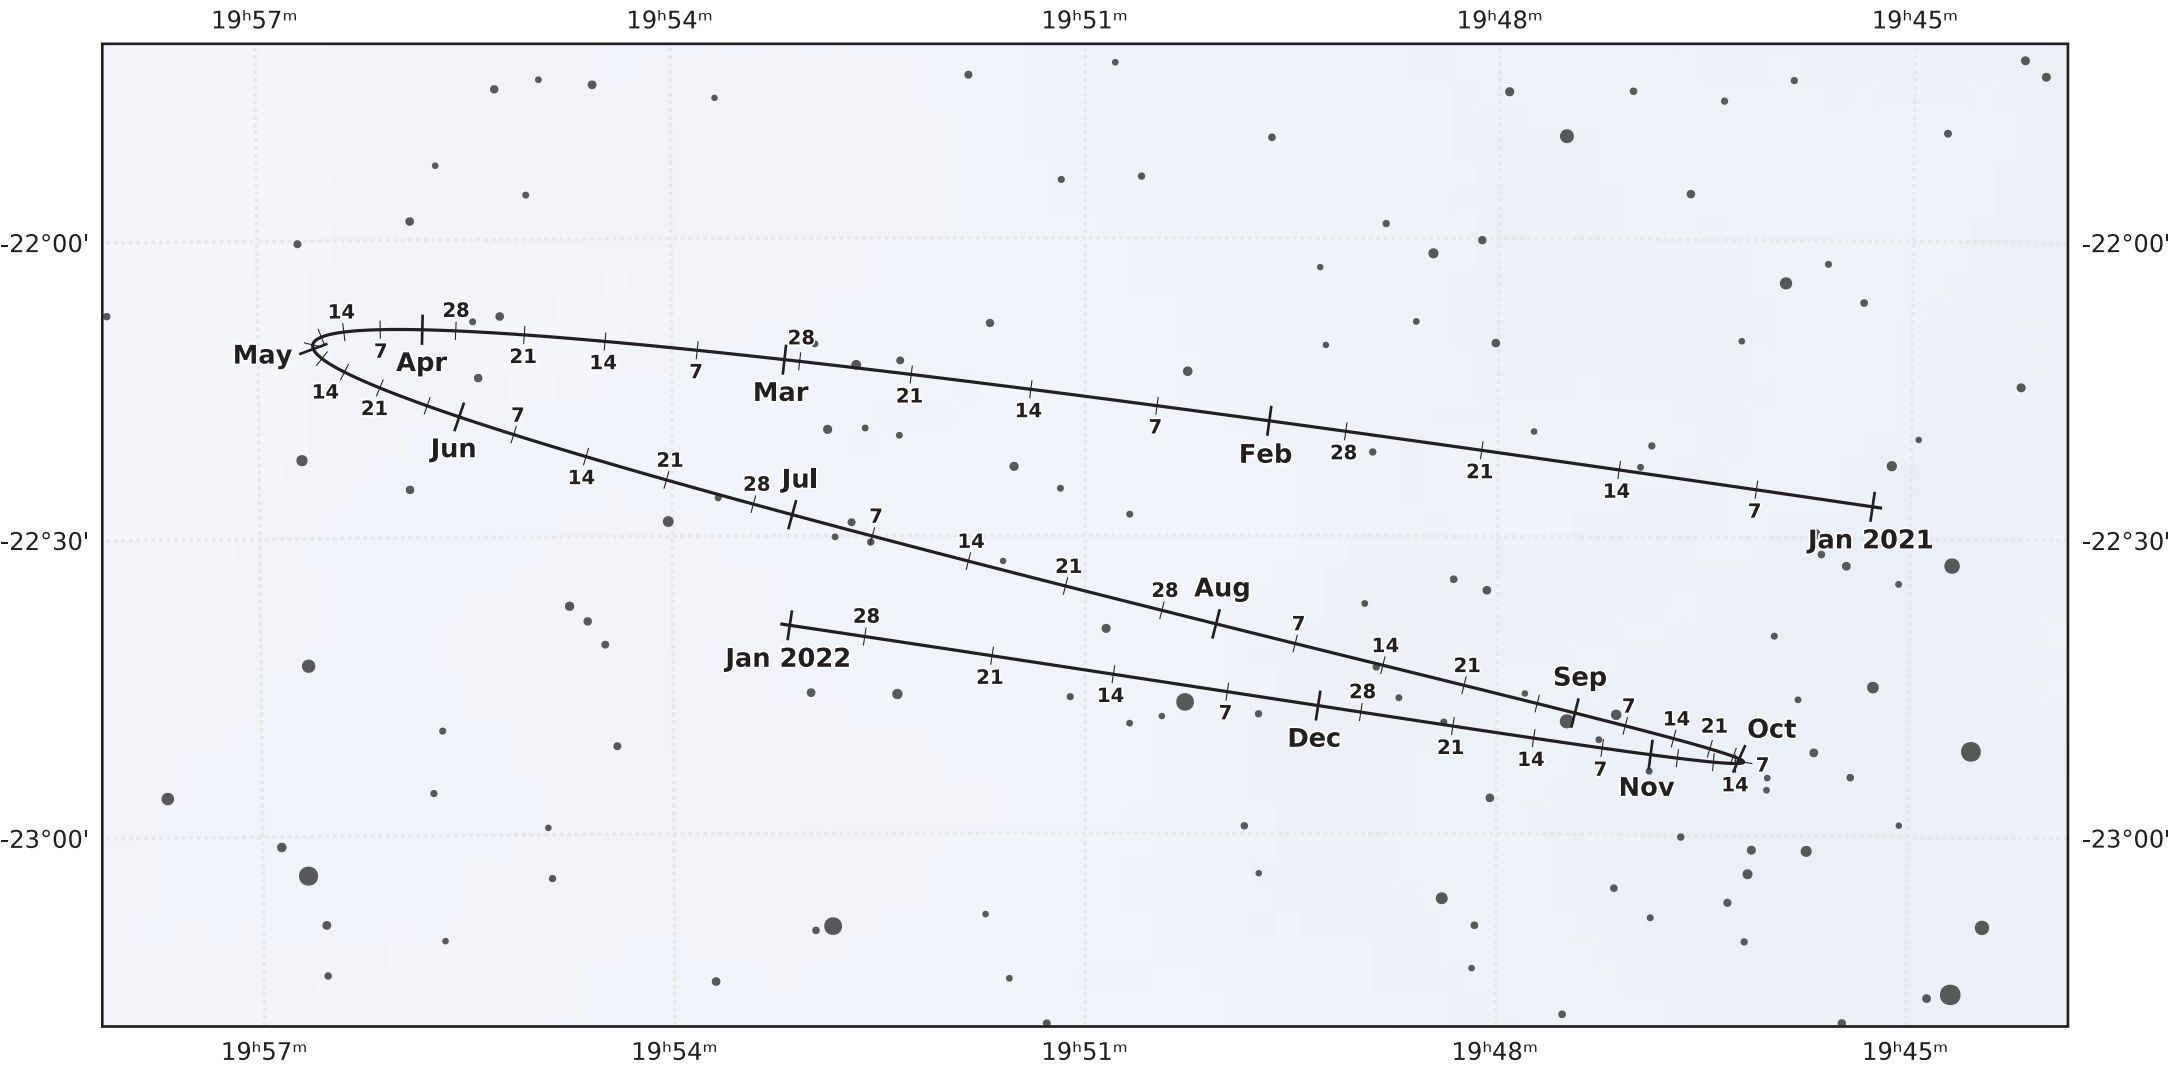

The path of Pluto in 2021

© Dominic Ford 2011-2021. Downloaded from <https://in-the-sky.org>

Magnitude scale: •11.0 •10.5 •10.0 •9.5 •9.0 •8.5 •8.0 ●7.5 ●7.0

— The Equator

— Ecliptic Plane

— Galactic Plane