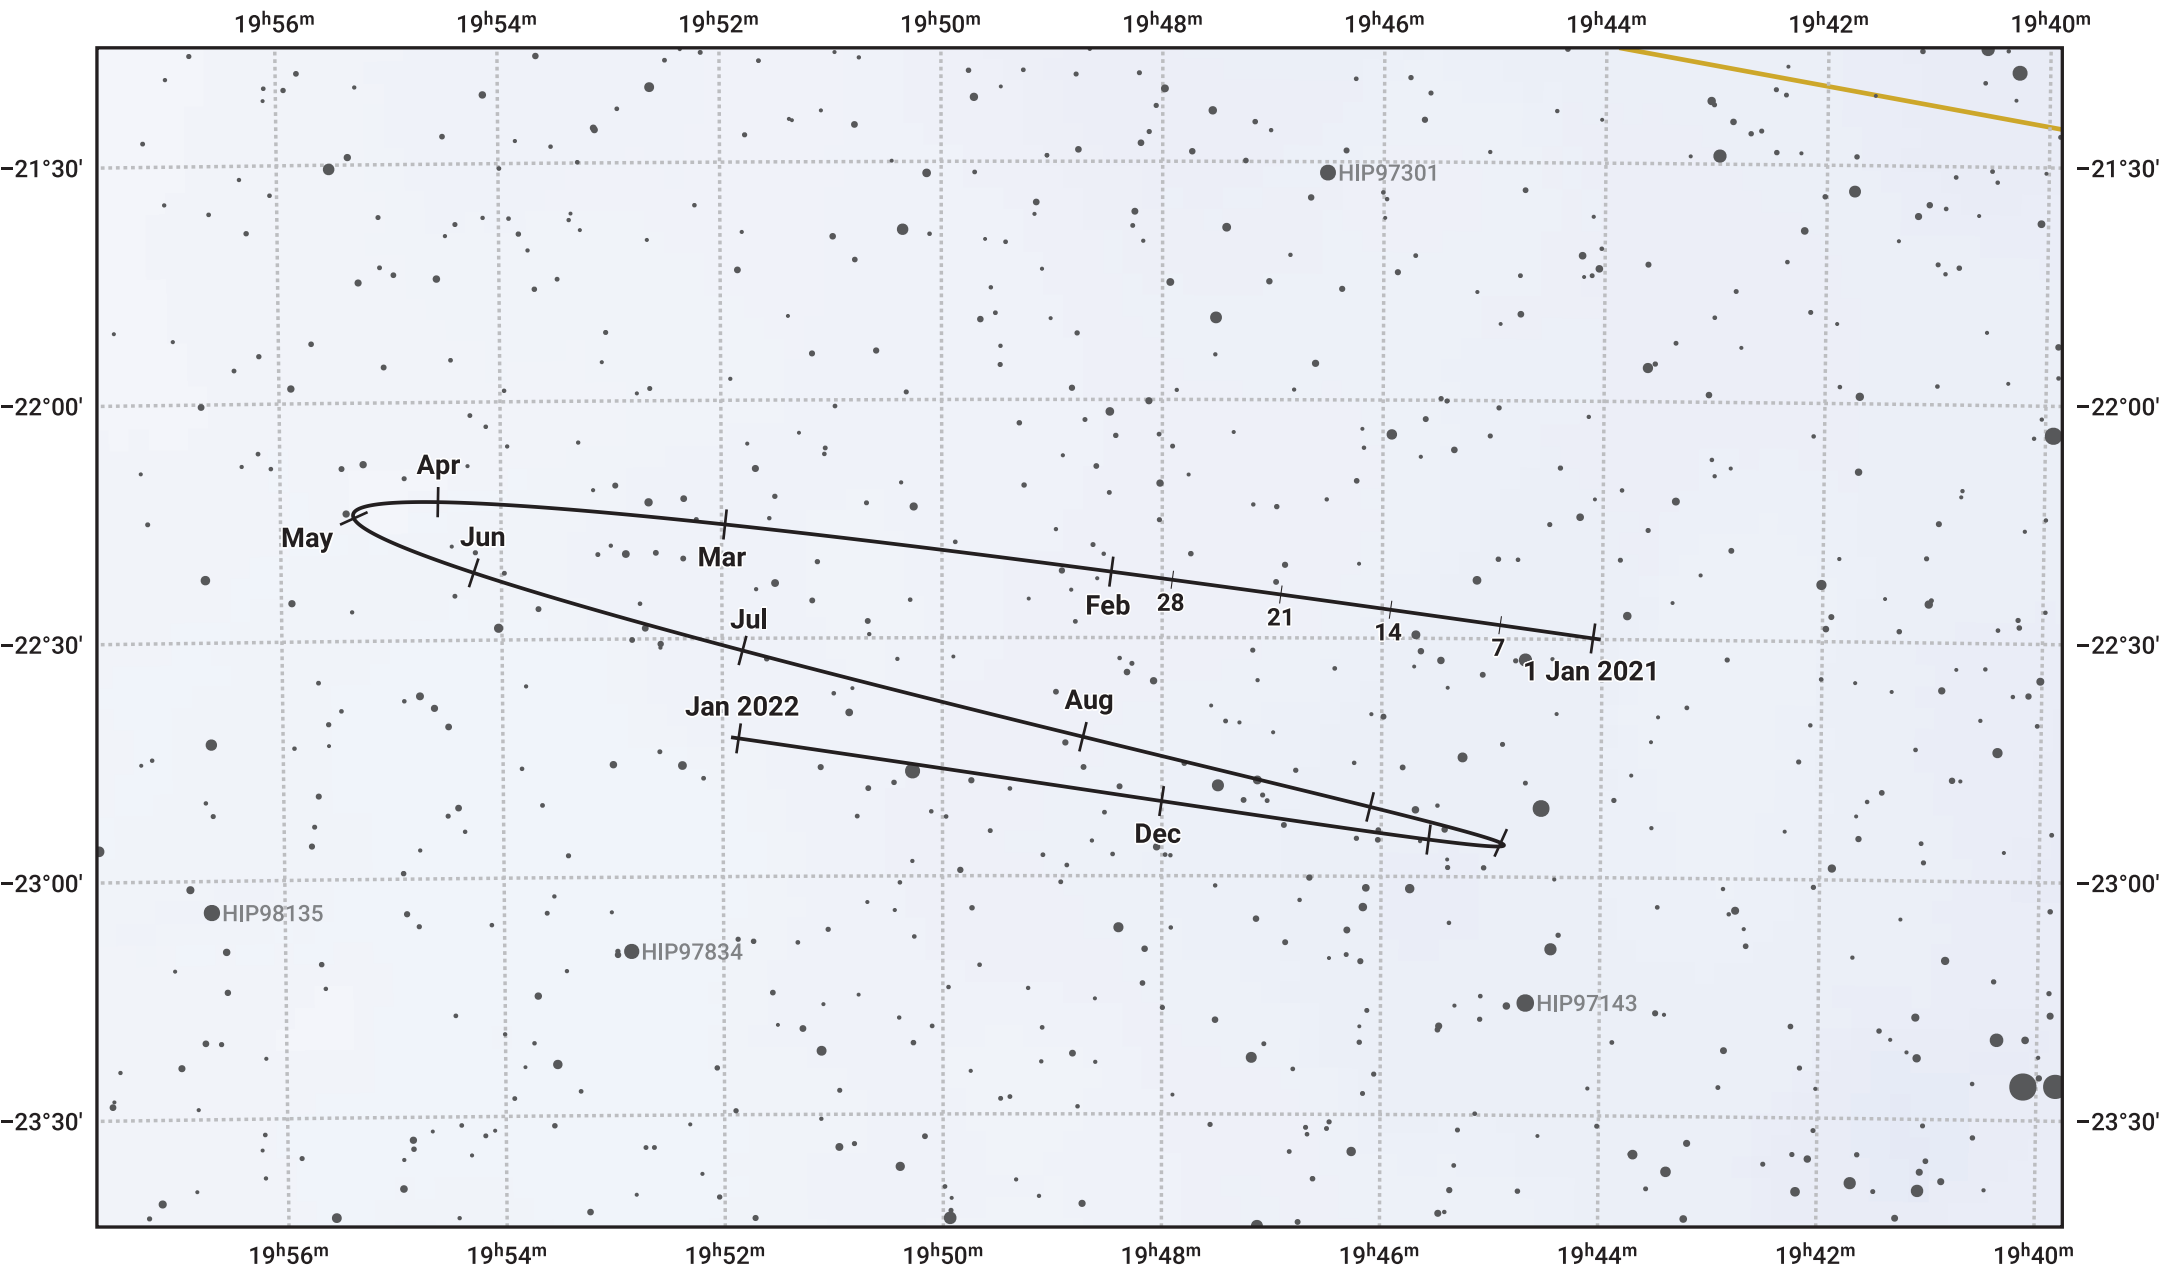

The path of Pluto in 2021

© Dominic Ford 2011–2024. Date markers placed at midnight UTC. Downloaded from <https://in-the-sky.org>

Magnitude scale: · 12.0 · 11.0 · 10.0 · 9.0 · 8.0 · 7.0 · 6.0 · 5.0

— Ecliptic Plane

- Galaxy
- Bright nebula
- Open cluster
- ⊕ Globular cluster

Date	Mag
2021 Jan 1	15.0
2021 Apr 1	15.1
2021 Jul 1	14.9
2021 Oct 1	15.1
2022 Jan 1	15.1