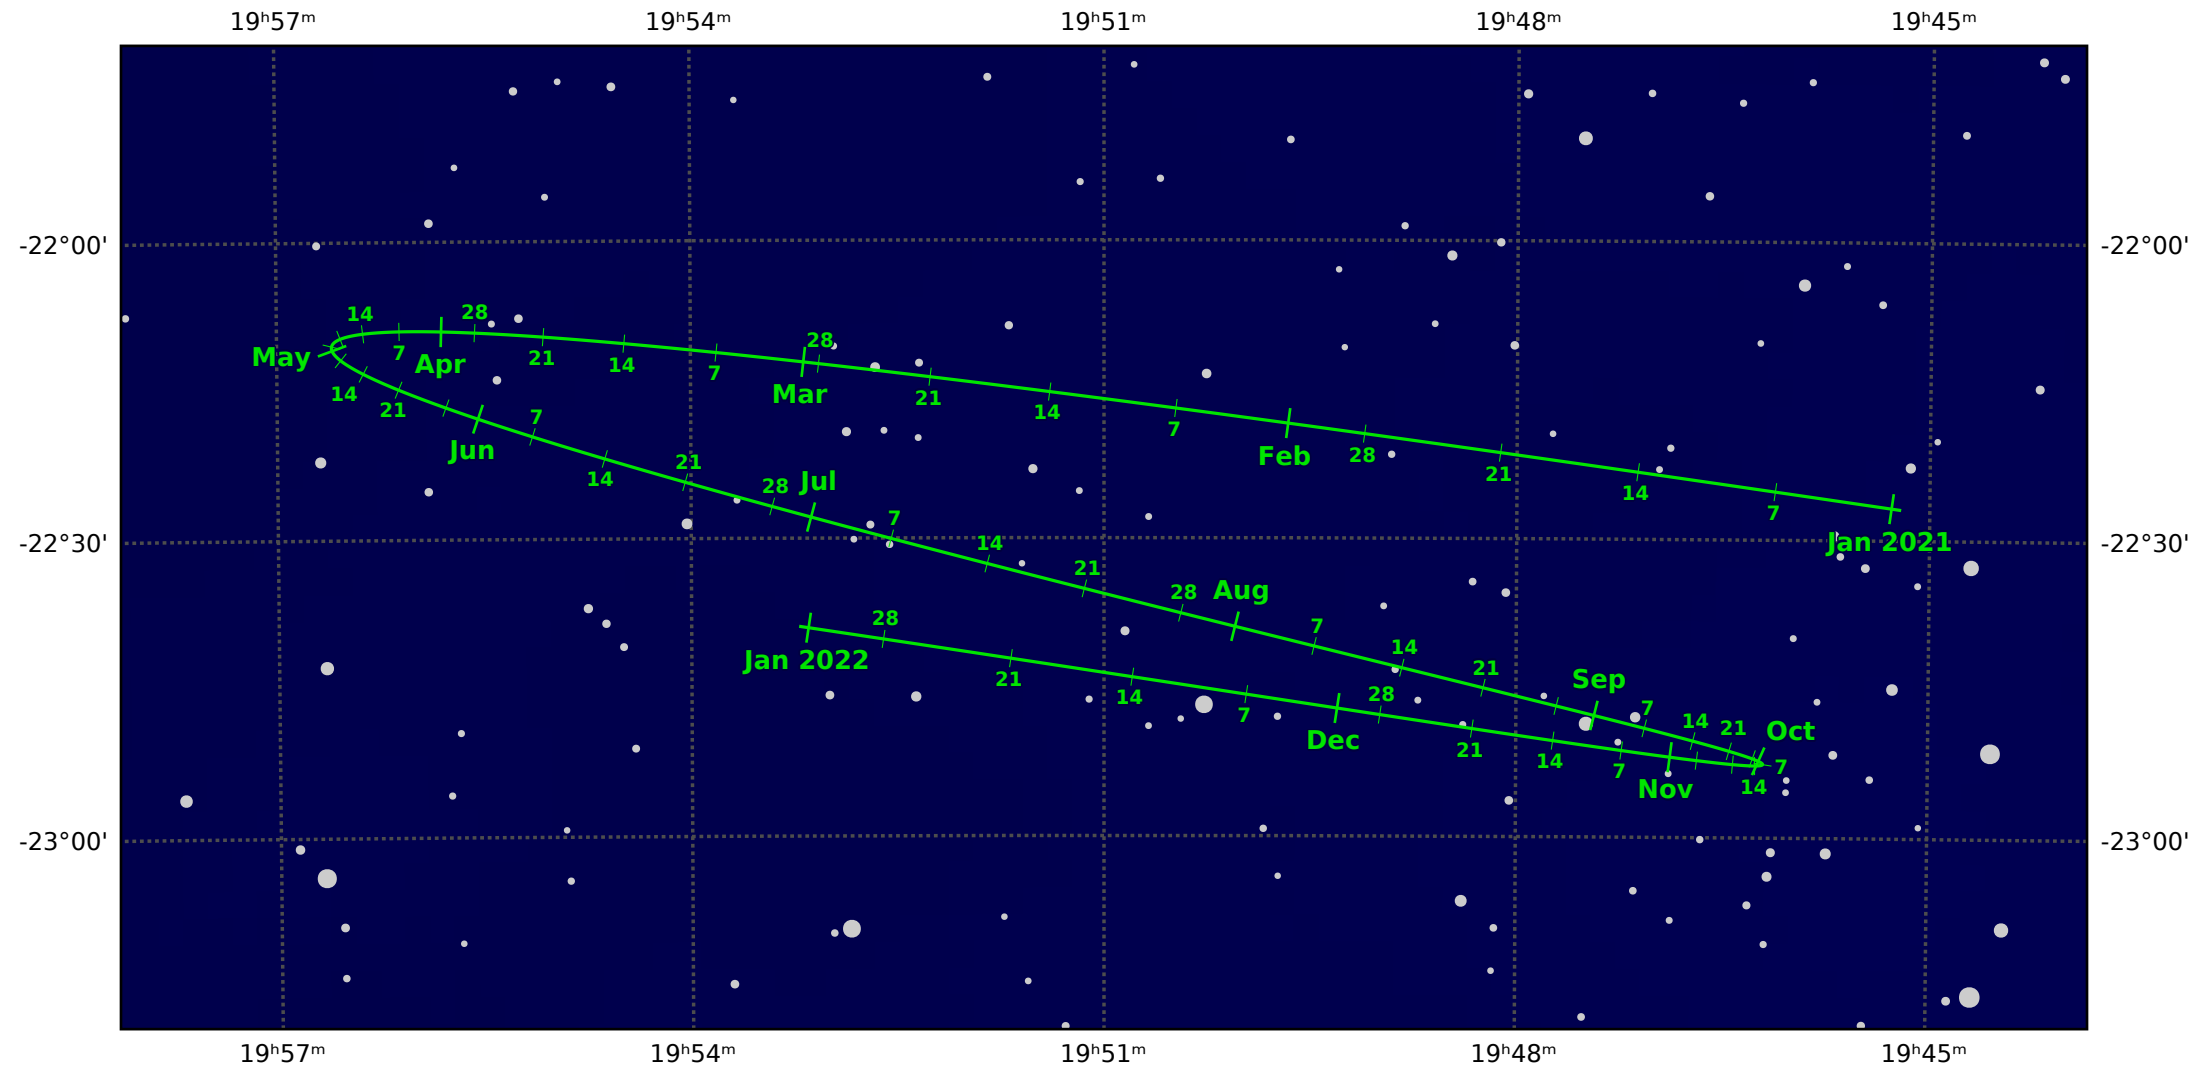

The path of Pluto in 2021

© Dominic Ford 2011-2021. Downloaded from <https://in-the-sky.org>

Magnitude scale: ● 11.0 ● 10.5 ● 10.0 ● 9.5 ● 9.0 ● 8.5 ● 8.0 ● 7.5 ● 7.0

— Ecliptic Plane — Galactic Plane