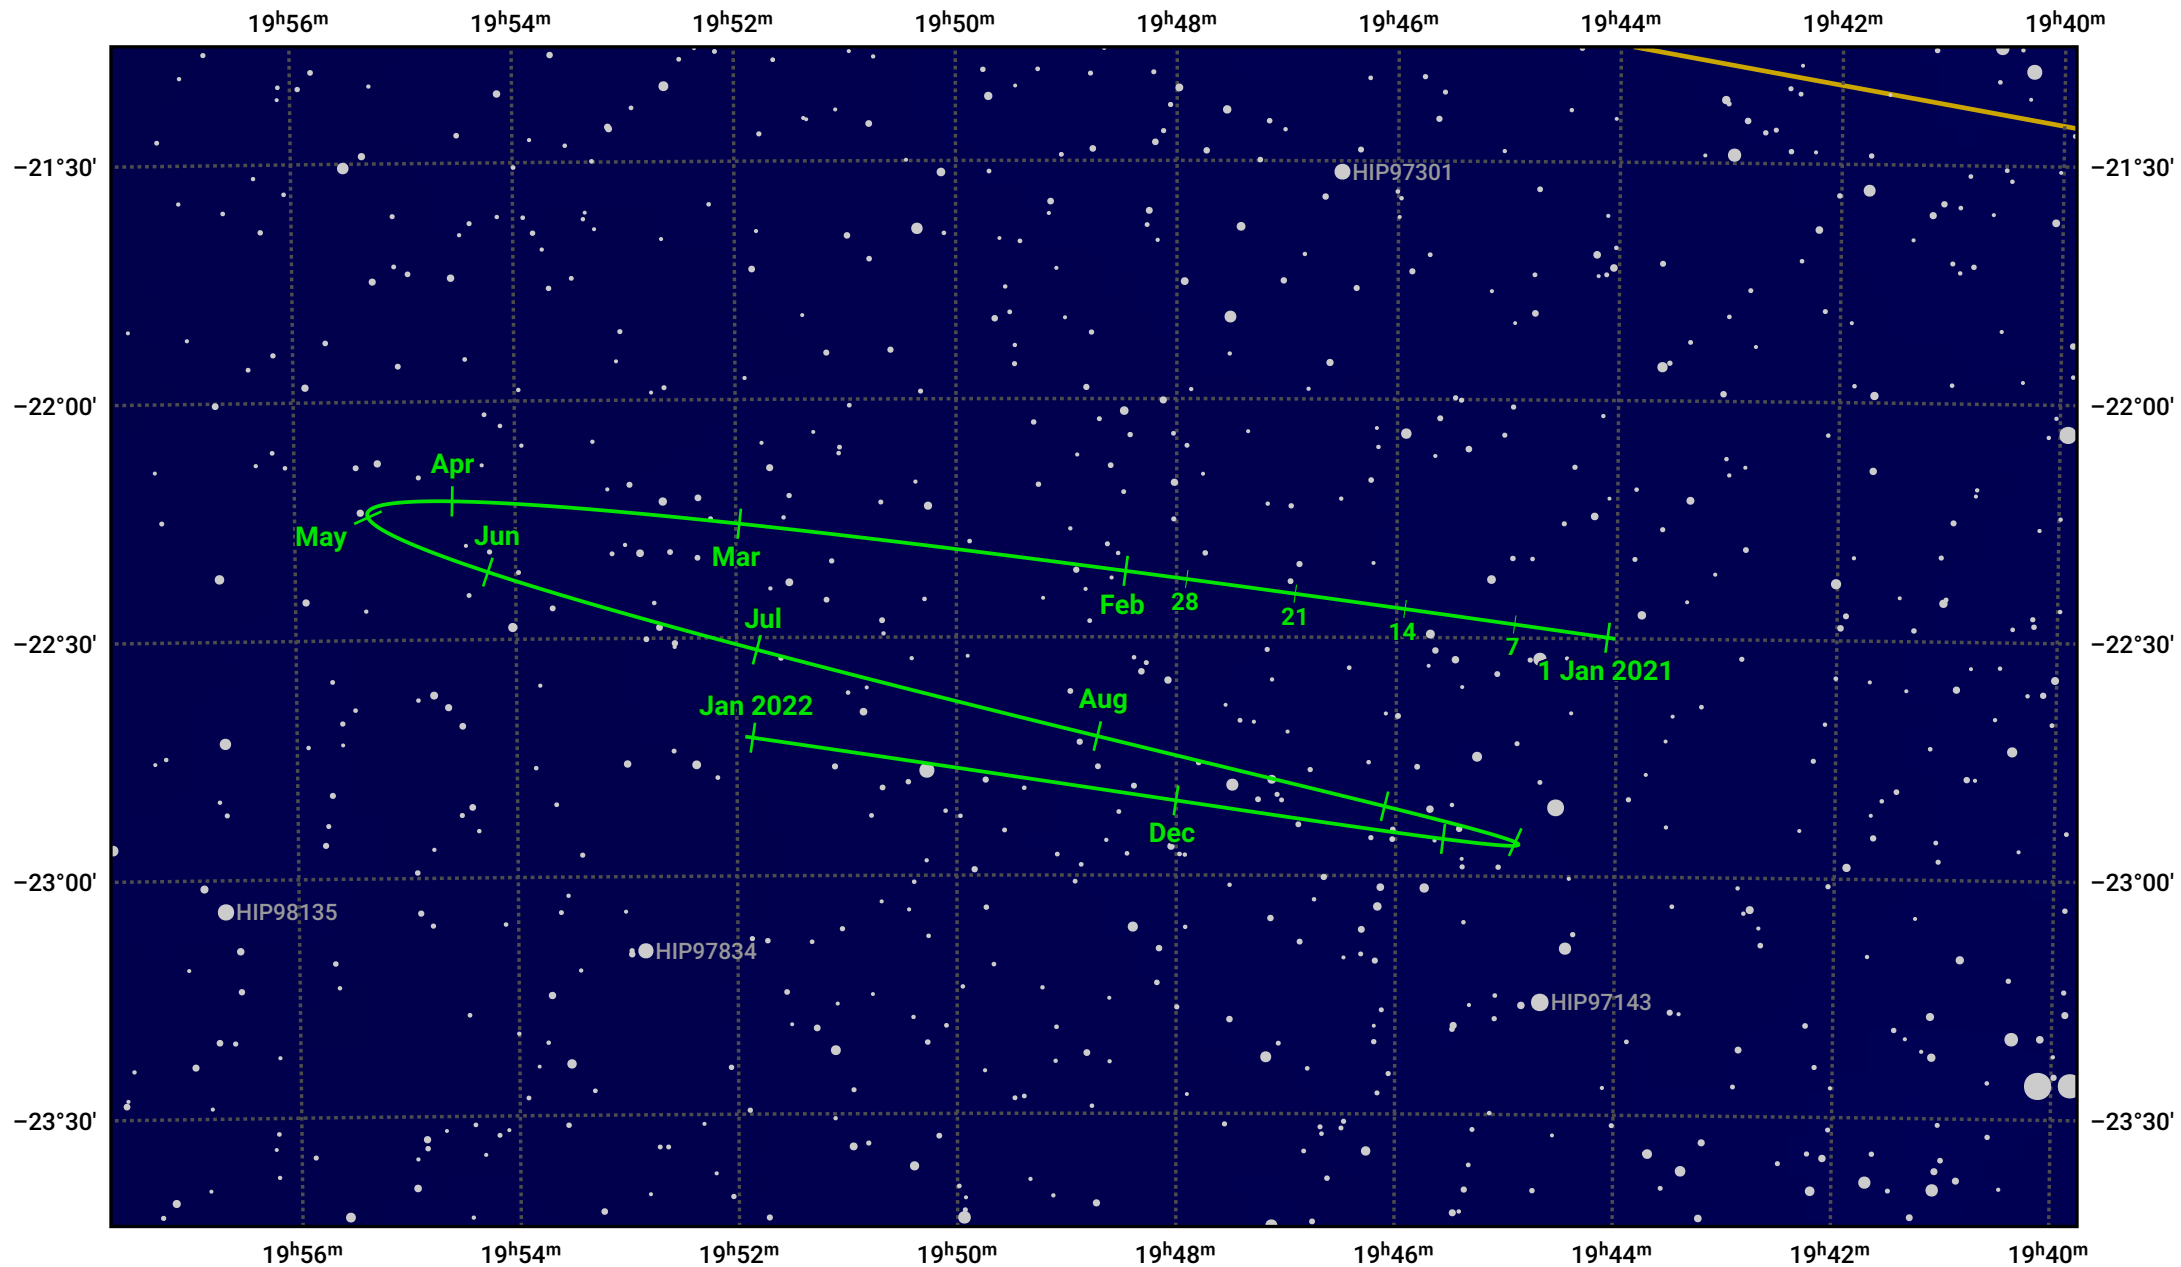

# The path of Pluto in 2021

© Dominic Ford 2011–2024. Date markers placed at midnight UTC. Downloaded from <https://in-the-sky.org>

Magnitude scale: · 12.0 · 11.0 · 10.0 · 9.0 · 8.0 · 7.0 · 6.0 · 5.0

— Ecliptic Plane

● Galaxy    ■ Bright nebula    ● Open cluster    ⊕ Globular cluster

| Date       | Mag  |
|------------|------|
| 2021 Jan 1 | 15.0 |
| 2021 Apr 1 | 15.1 |
| 2021 Jul 1 | 14.9 |
| 2021 Oct 1 | 15.1 |
| 2022 Jan 1 | 15.1 |