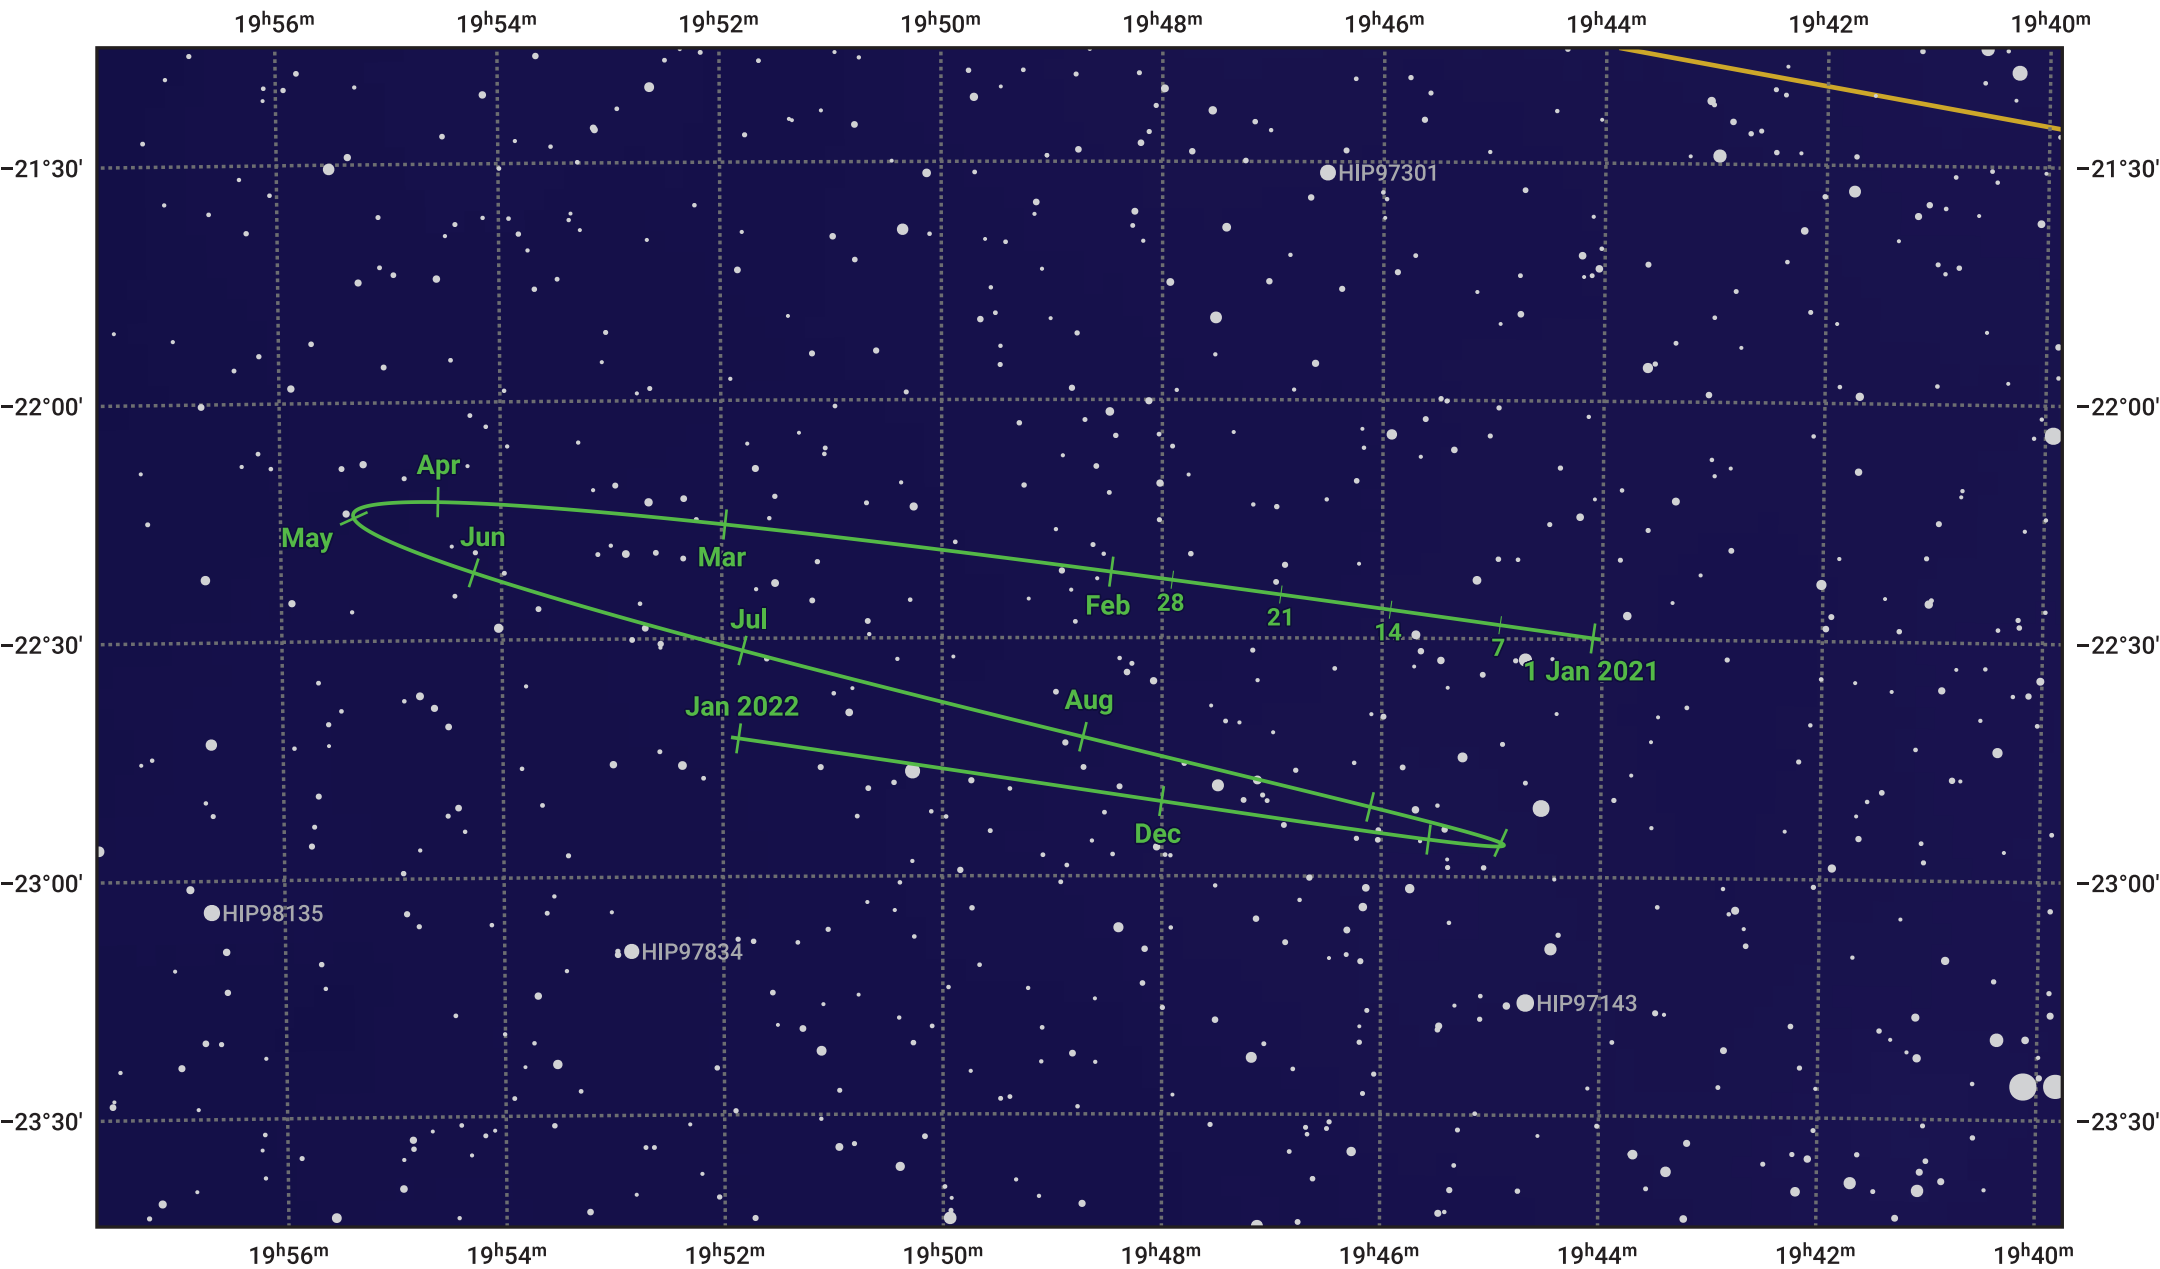

The path of Pluto in 2021

© Dominic Ford 2011–2024. Date markers placed at midnight UTC. Downloaded from <https://in-the-sky.org>

Magnitude scale: 12.0 11.0 10.0 9.0 8.0 7.0 6.0 5.0

Ecliptic Plane

- Galaxy
- Bright nebula
- Open cluster
- Globular cluster