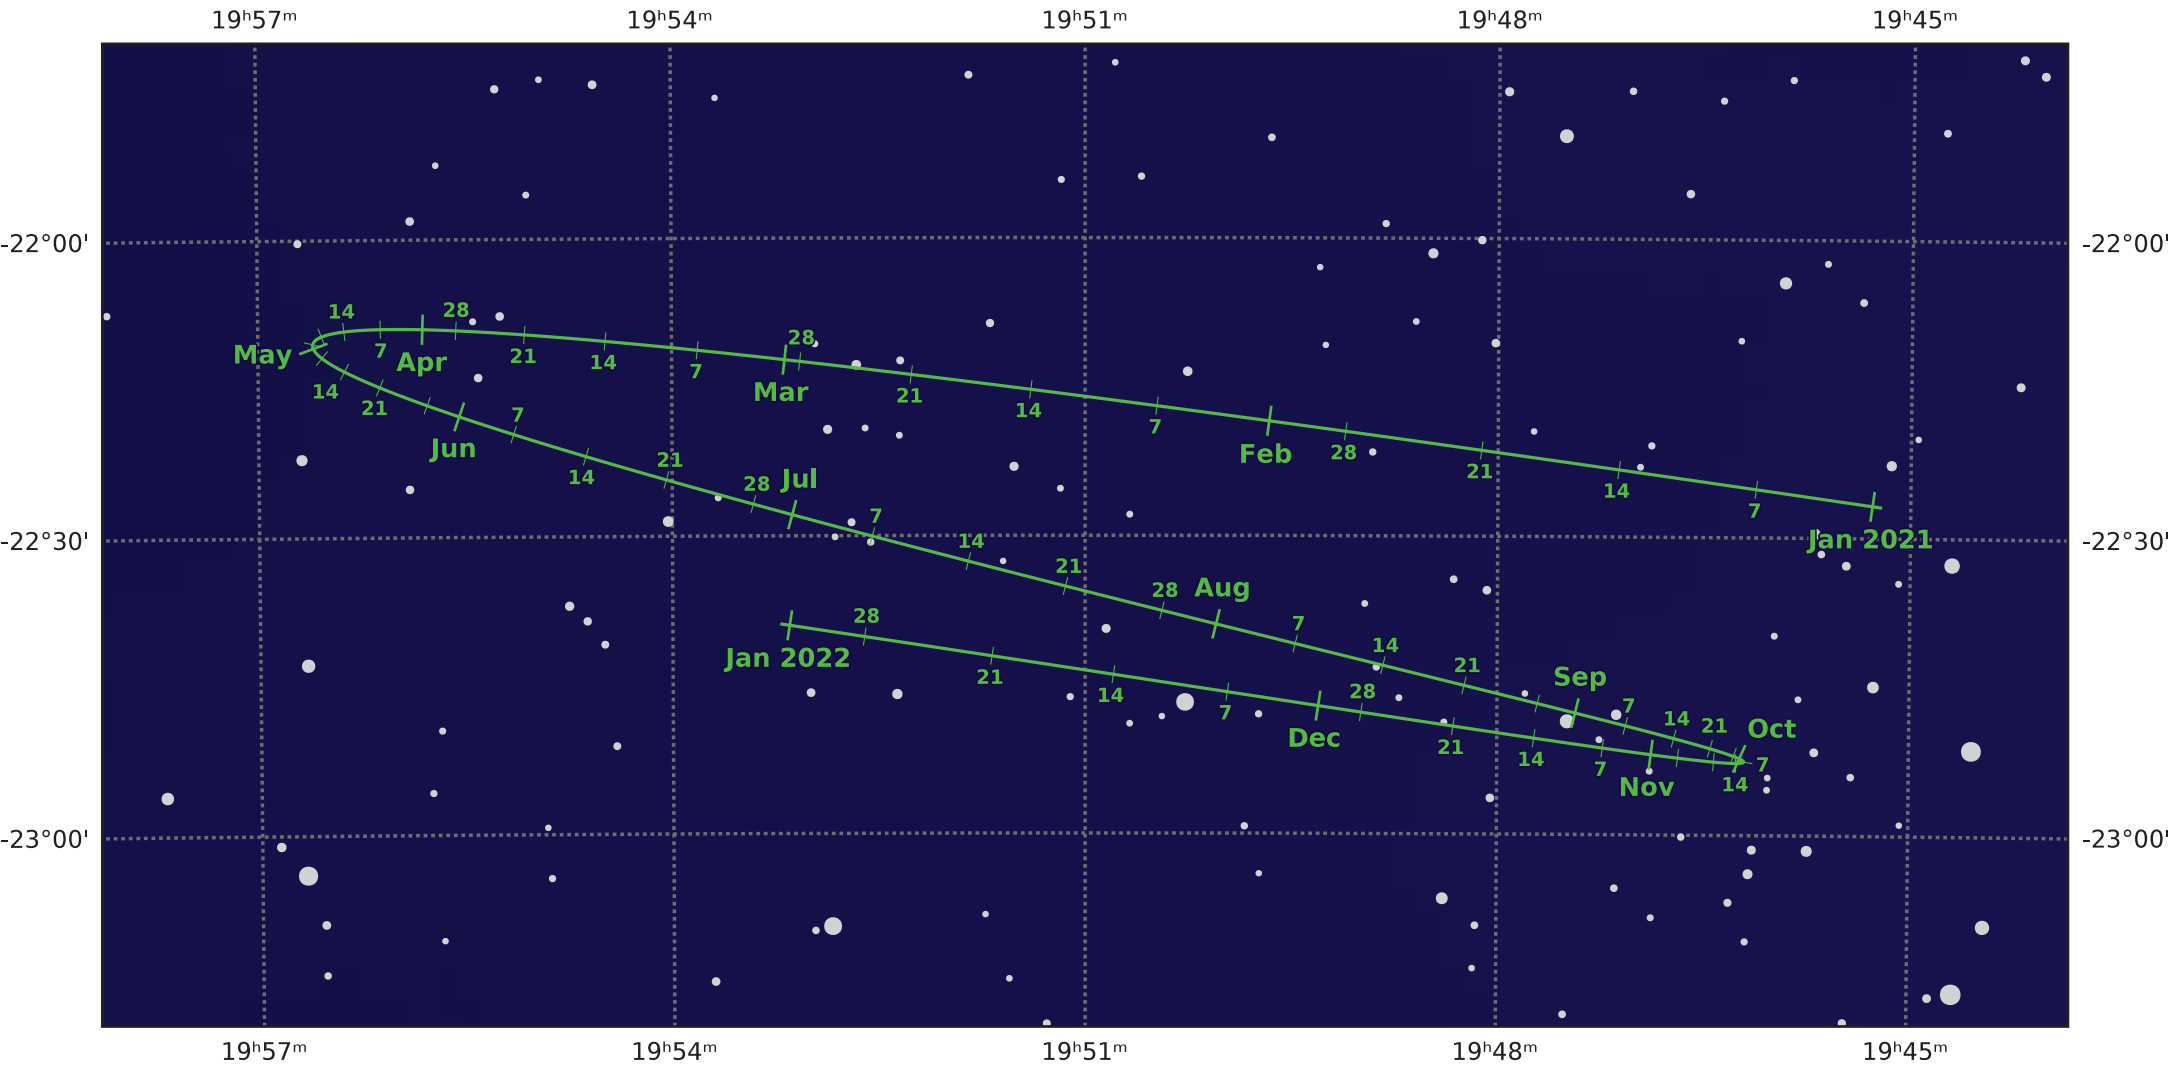

The path of Pluto in 2021

© Dominic Ford 2011–2021. Downloaded from <https://in-the-sky.org>

Magnitude scale: ● 11.0 ● 10.5 ● 10.0 ● 9.5 ● 9.0 ● 8.5 ● 8.0 ● 7.5 ● 7.0

— Ecliptic Plane

— Galactic Plane