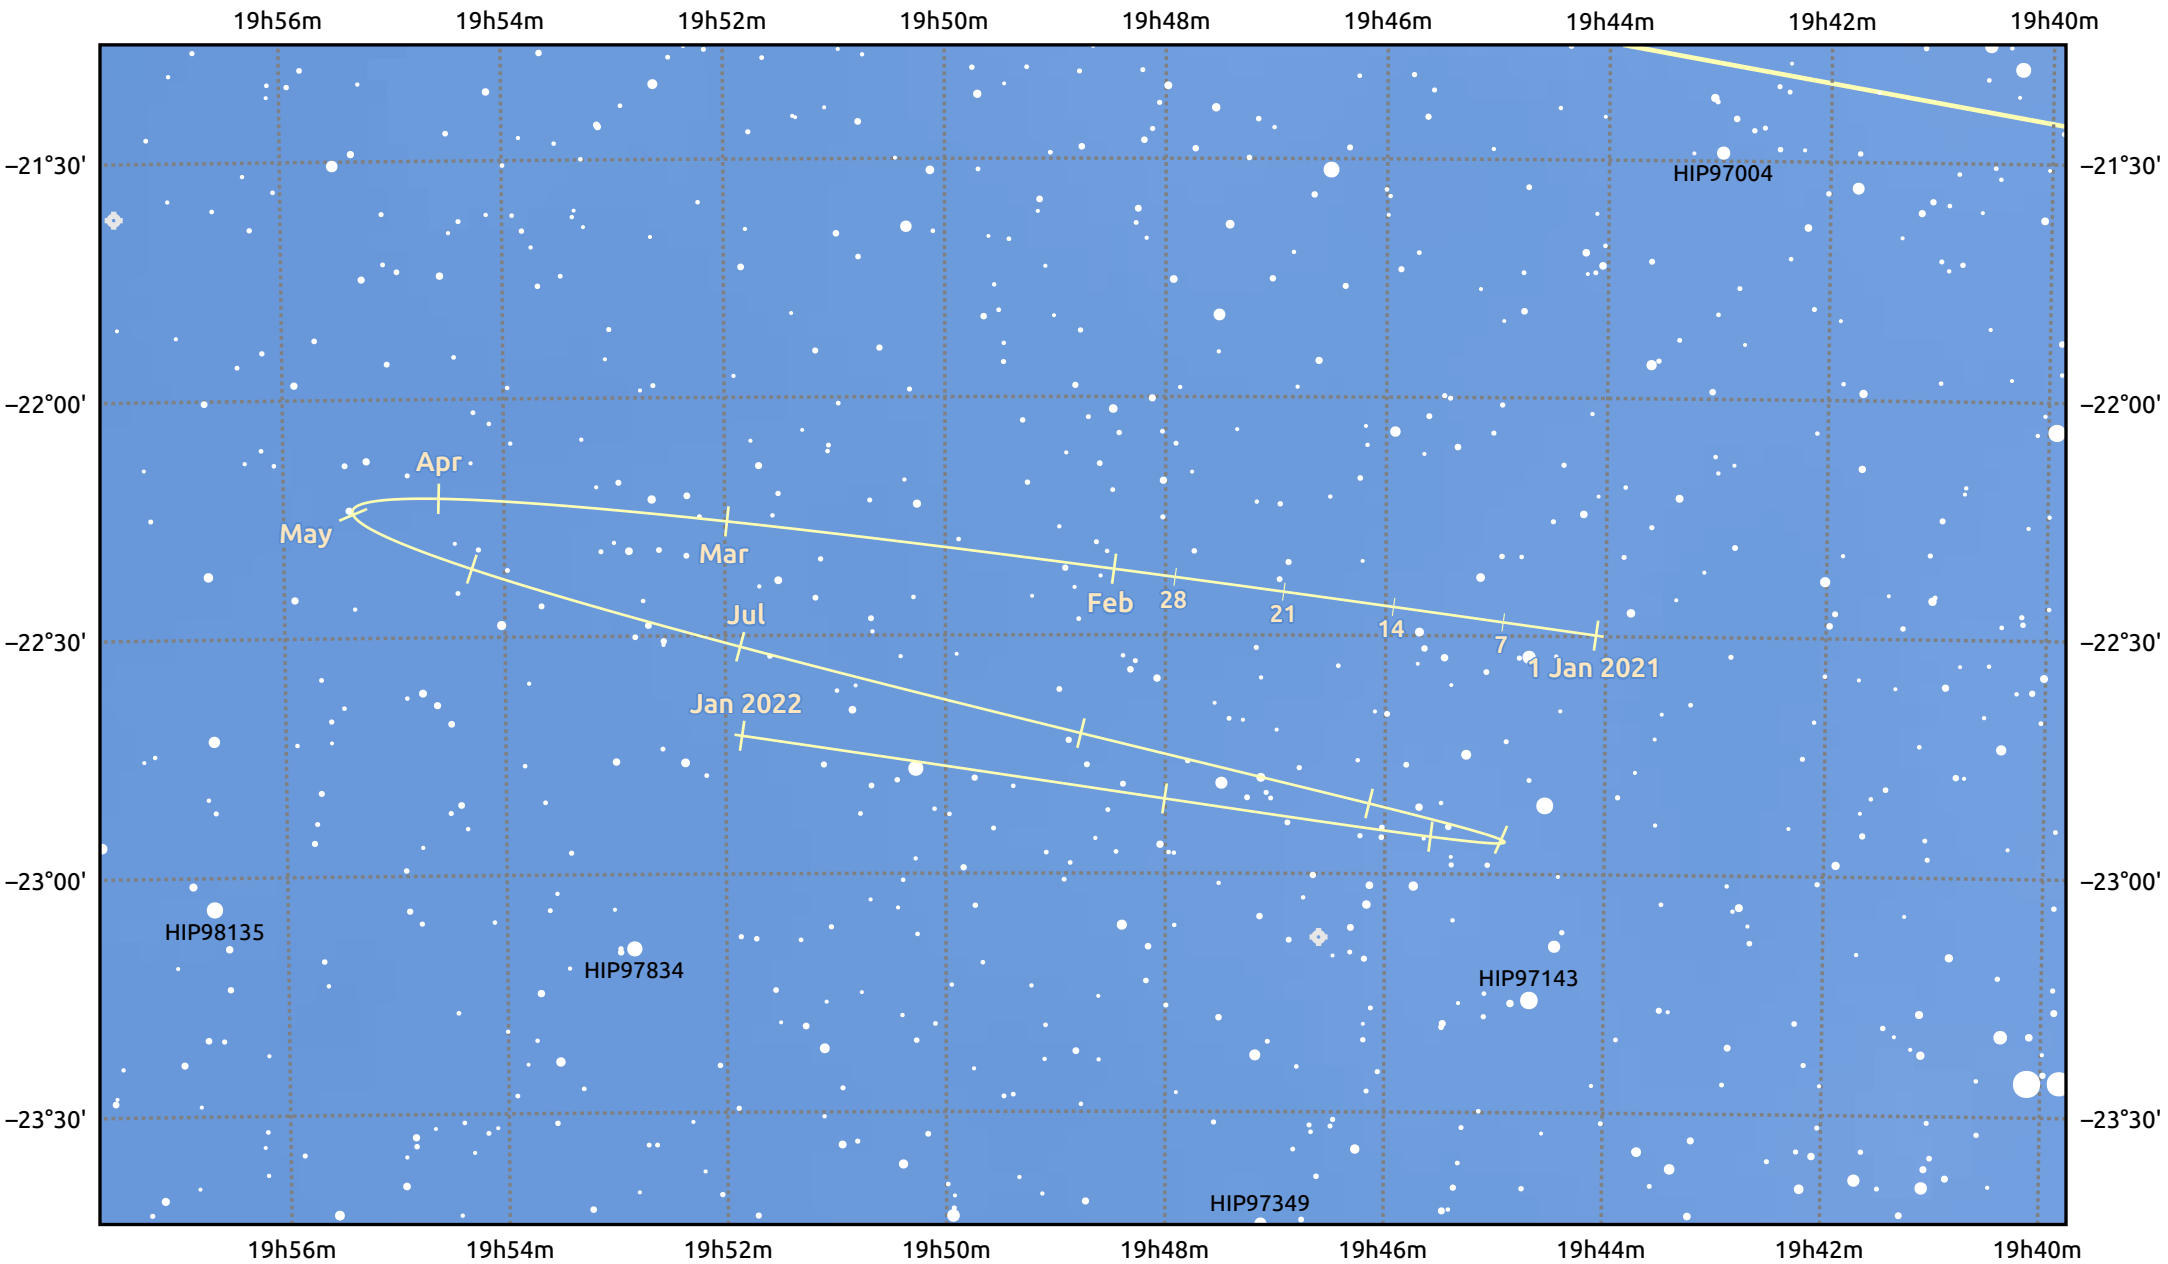

The path of Pluto in 2021

© Dominic Ford 2011–2025. Date markers placed at midnight UTC. Downloaded from <https://in-the-sky.org>

Magnitude scale: · 12.0 · 11.0 · 10.0 · 9.0 · 8.0 · 7.0 · 6.0 · 5.0

— Ecliptic Plane

Galaxy Bright nebula Open cluster Globular cluster Planetary nebula

Date	Mag
2021 Jan 1	15.0
2021 Apr 1	15.1
2021 Jul 1	14.9
2021 Oct 1	15.1
2022 Jan 1	15.0