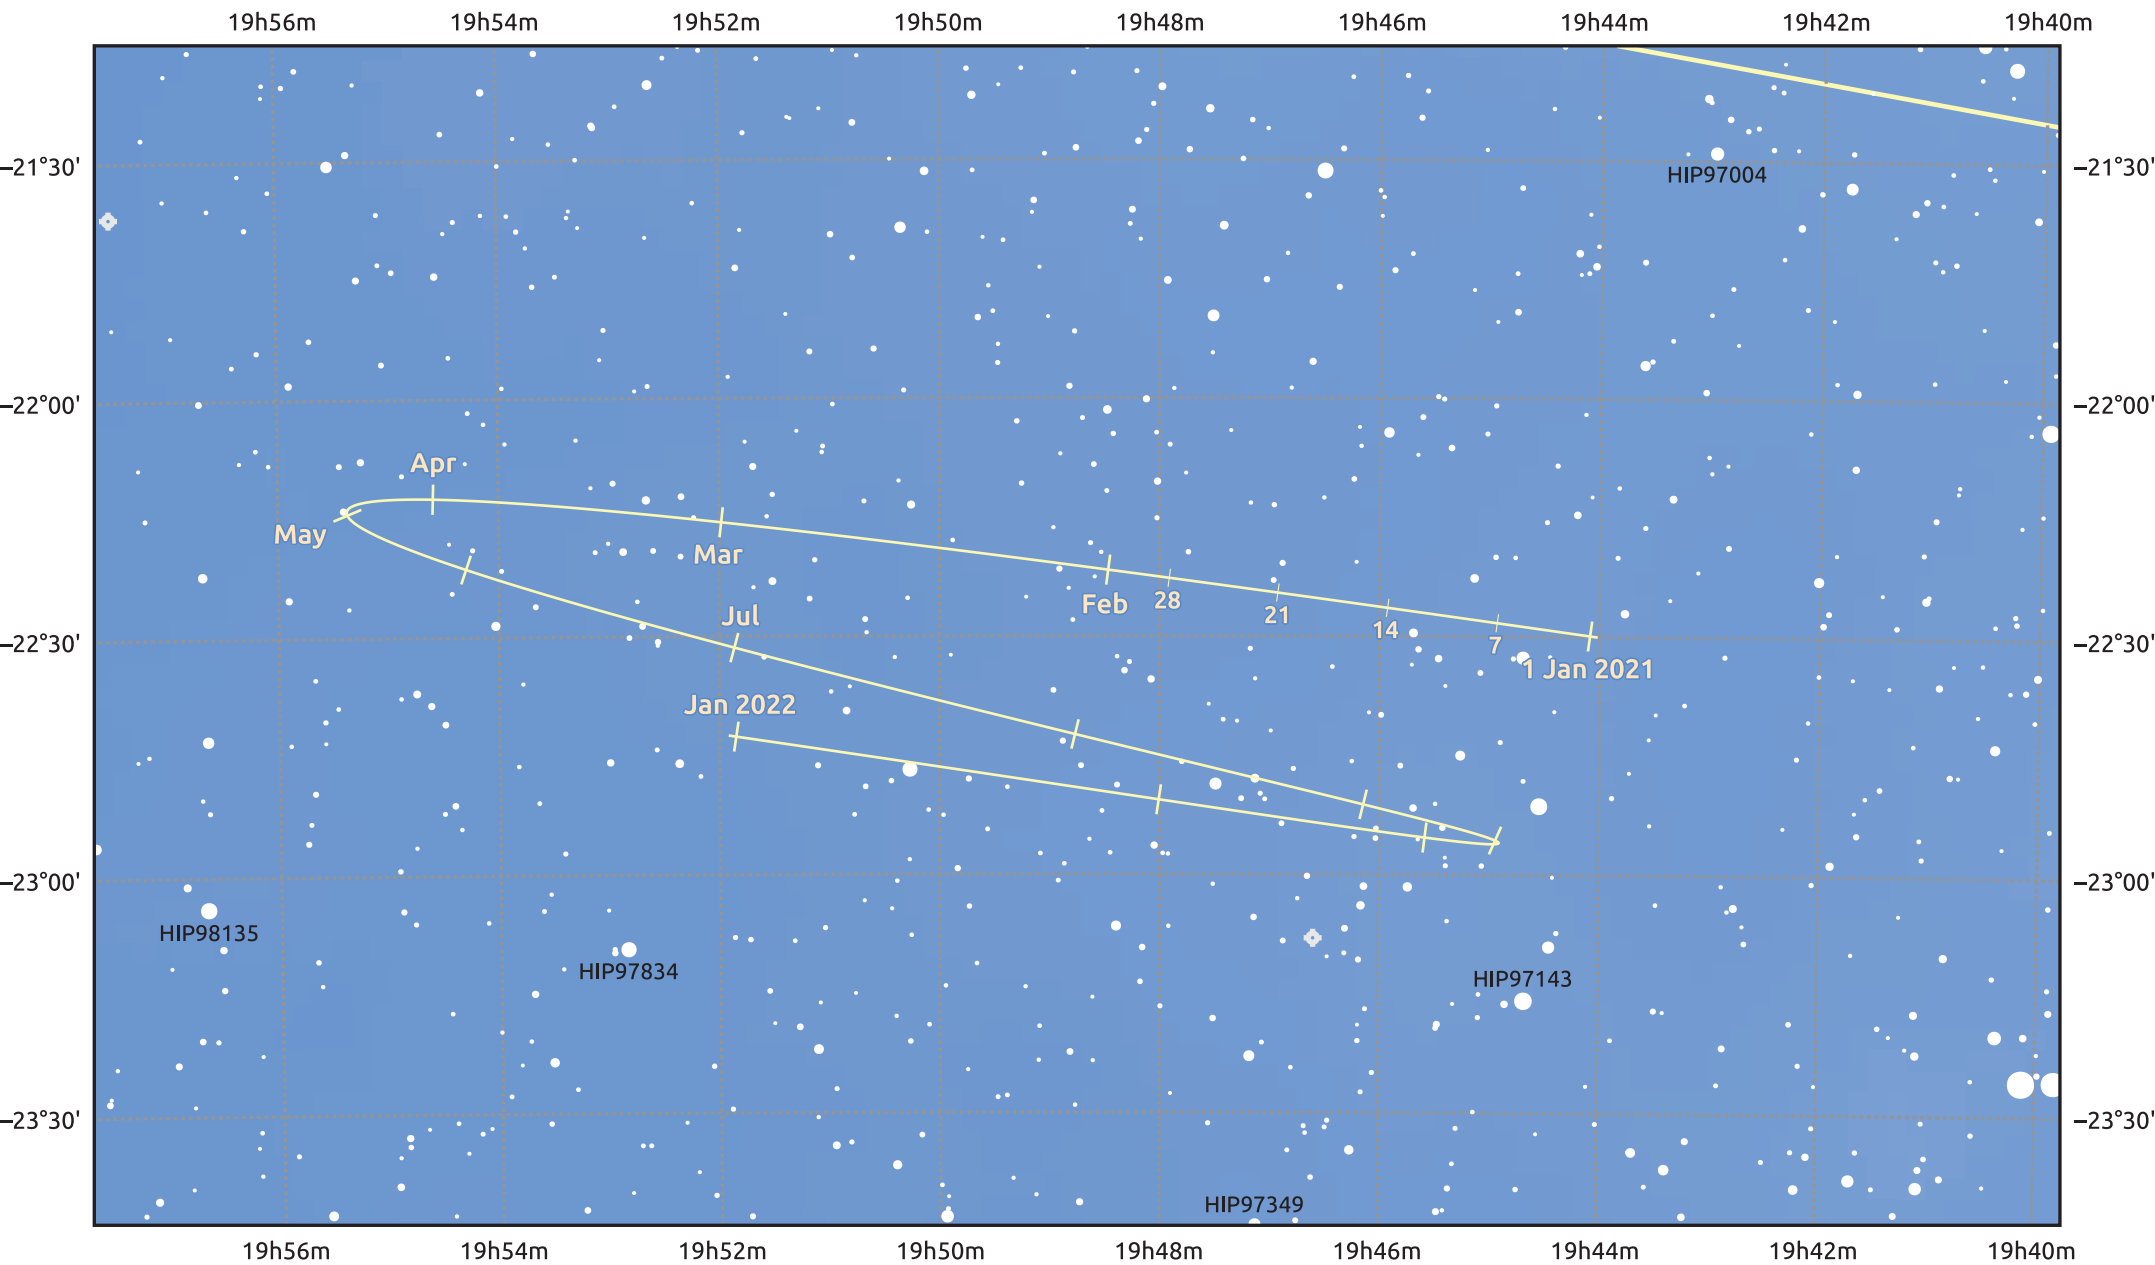

The path of Pluto in 2021

© Dominic Ford 2011–2025. Date markers placed at midnight UTC. Downloaded from <https://in-the-sky.org>

Magnitude scale: 12.0 11.0 10.0 9.0 8.0 7.0 6.0 5.0

Ecliptic Plane

Galaxy Bright nebula Open cluster Globular cluster Planetary nebula