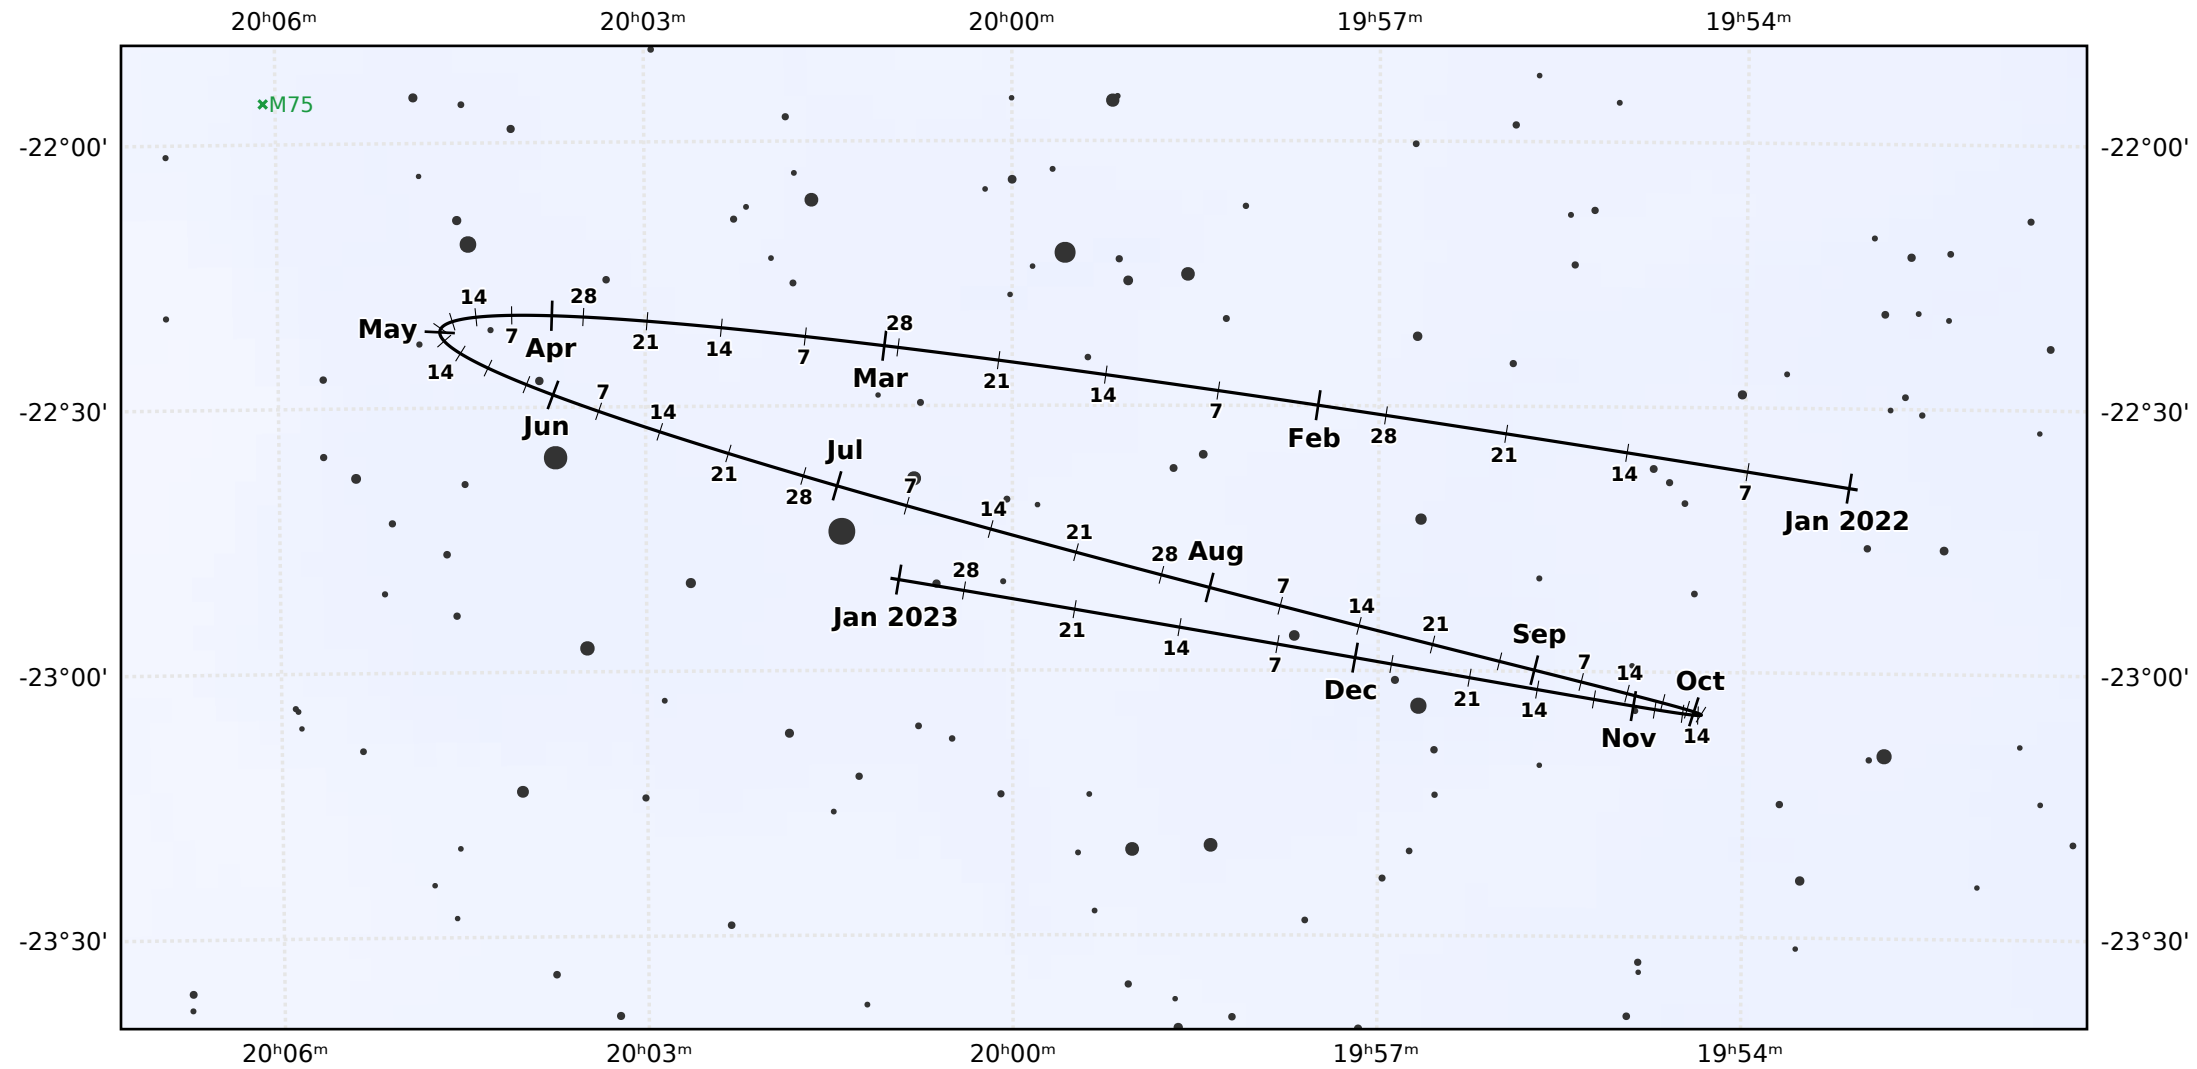

# The path of Pluto in 2022

© Dominic Ford 2011-2021. Downloaded from <https://in-the-sky.org>

Magnitude scale:   •11.0   •10.5   •10.0   •9.5   •9.0   •8.5   •8.0   •7.5   •7.0   •6.5   •6.0

— The Equator      — Ecliptic Plane      — Galactic Plane