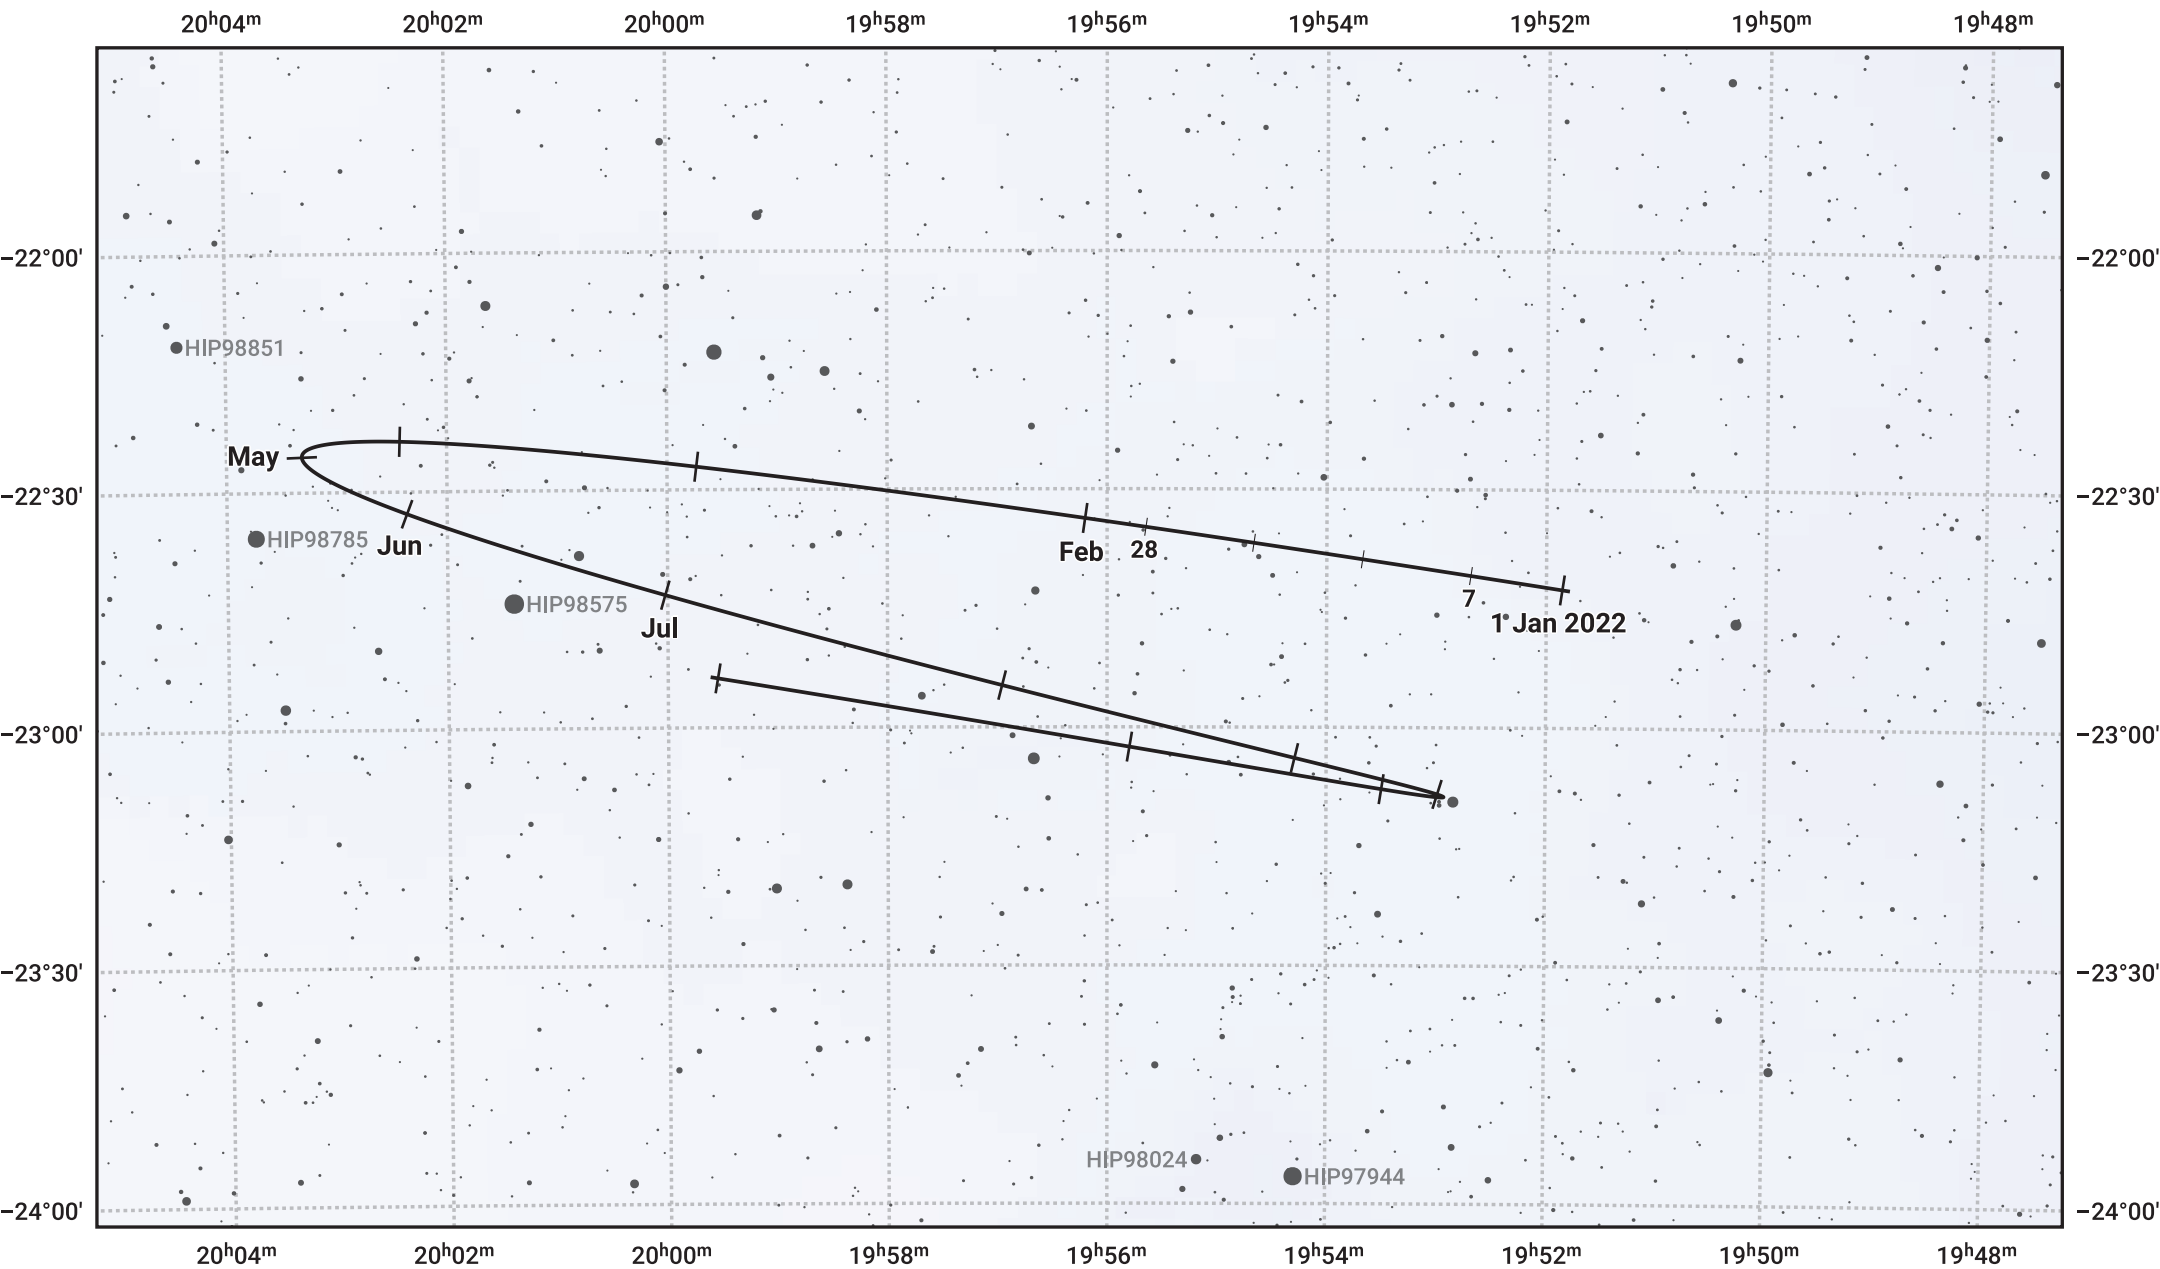

The path of Pluto in 2022

© Dominic Ford 2011–2024. Date markers placed at midnight UTC. Downloaded from <https://in-the-sky.org>

Magnitude scale: 13.0 12.0 11.0 10.0 9.0 8.0 7.0 6.0

— Ecliptic Plane

- Galaxy
- Bright nebula
- Open cluster
- ⊕ Globular cluster