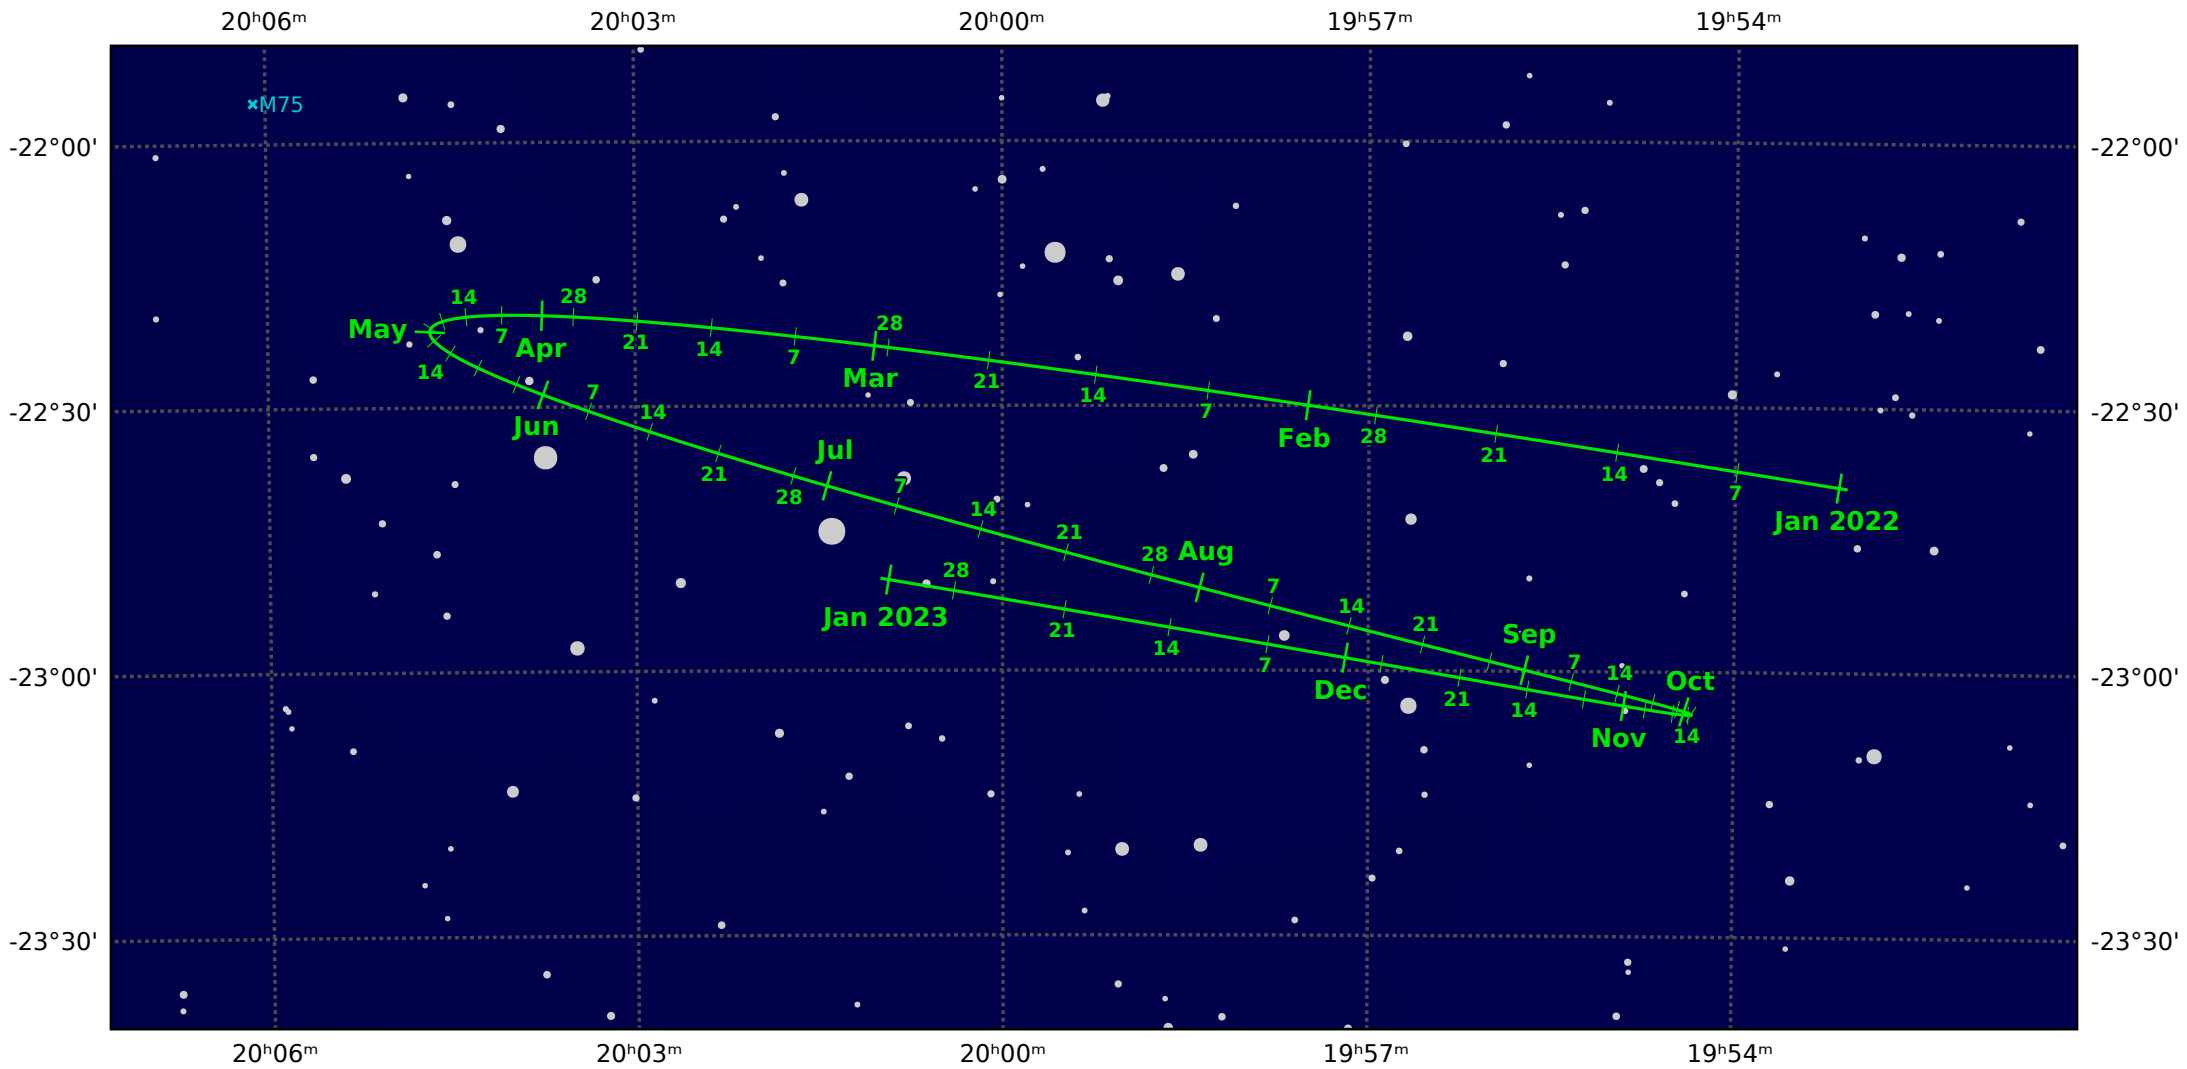

The path of Pluto in 2022

© Dominic Ford 2011-2021. Downloaded from <https://in-the-sky.org>

Magnitude scale: •11.0 •10.5 •10.0 •9.5 •9.0 •8.5 •8.0 •7.5 •7.0 ●6.5 ●6.0

— Ecliptic Plane — Galactic Plane