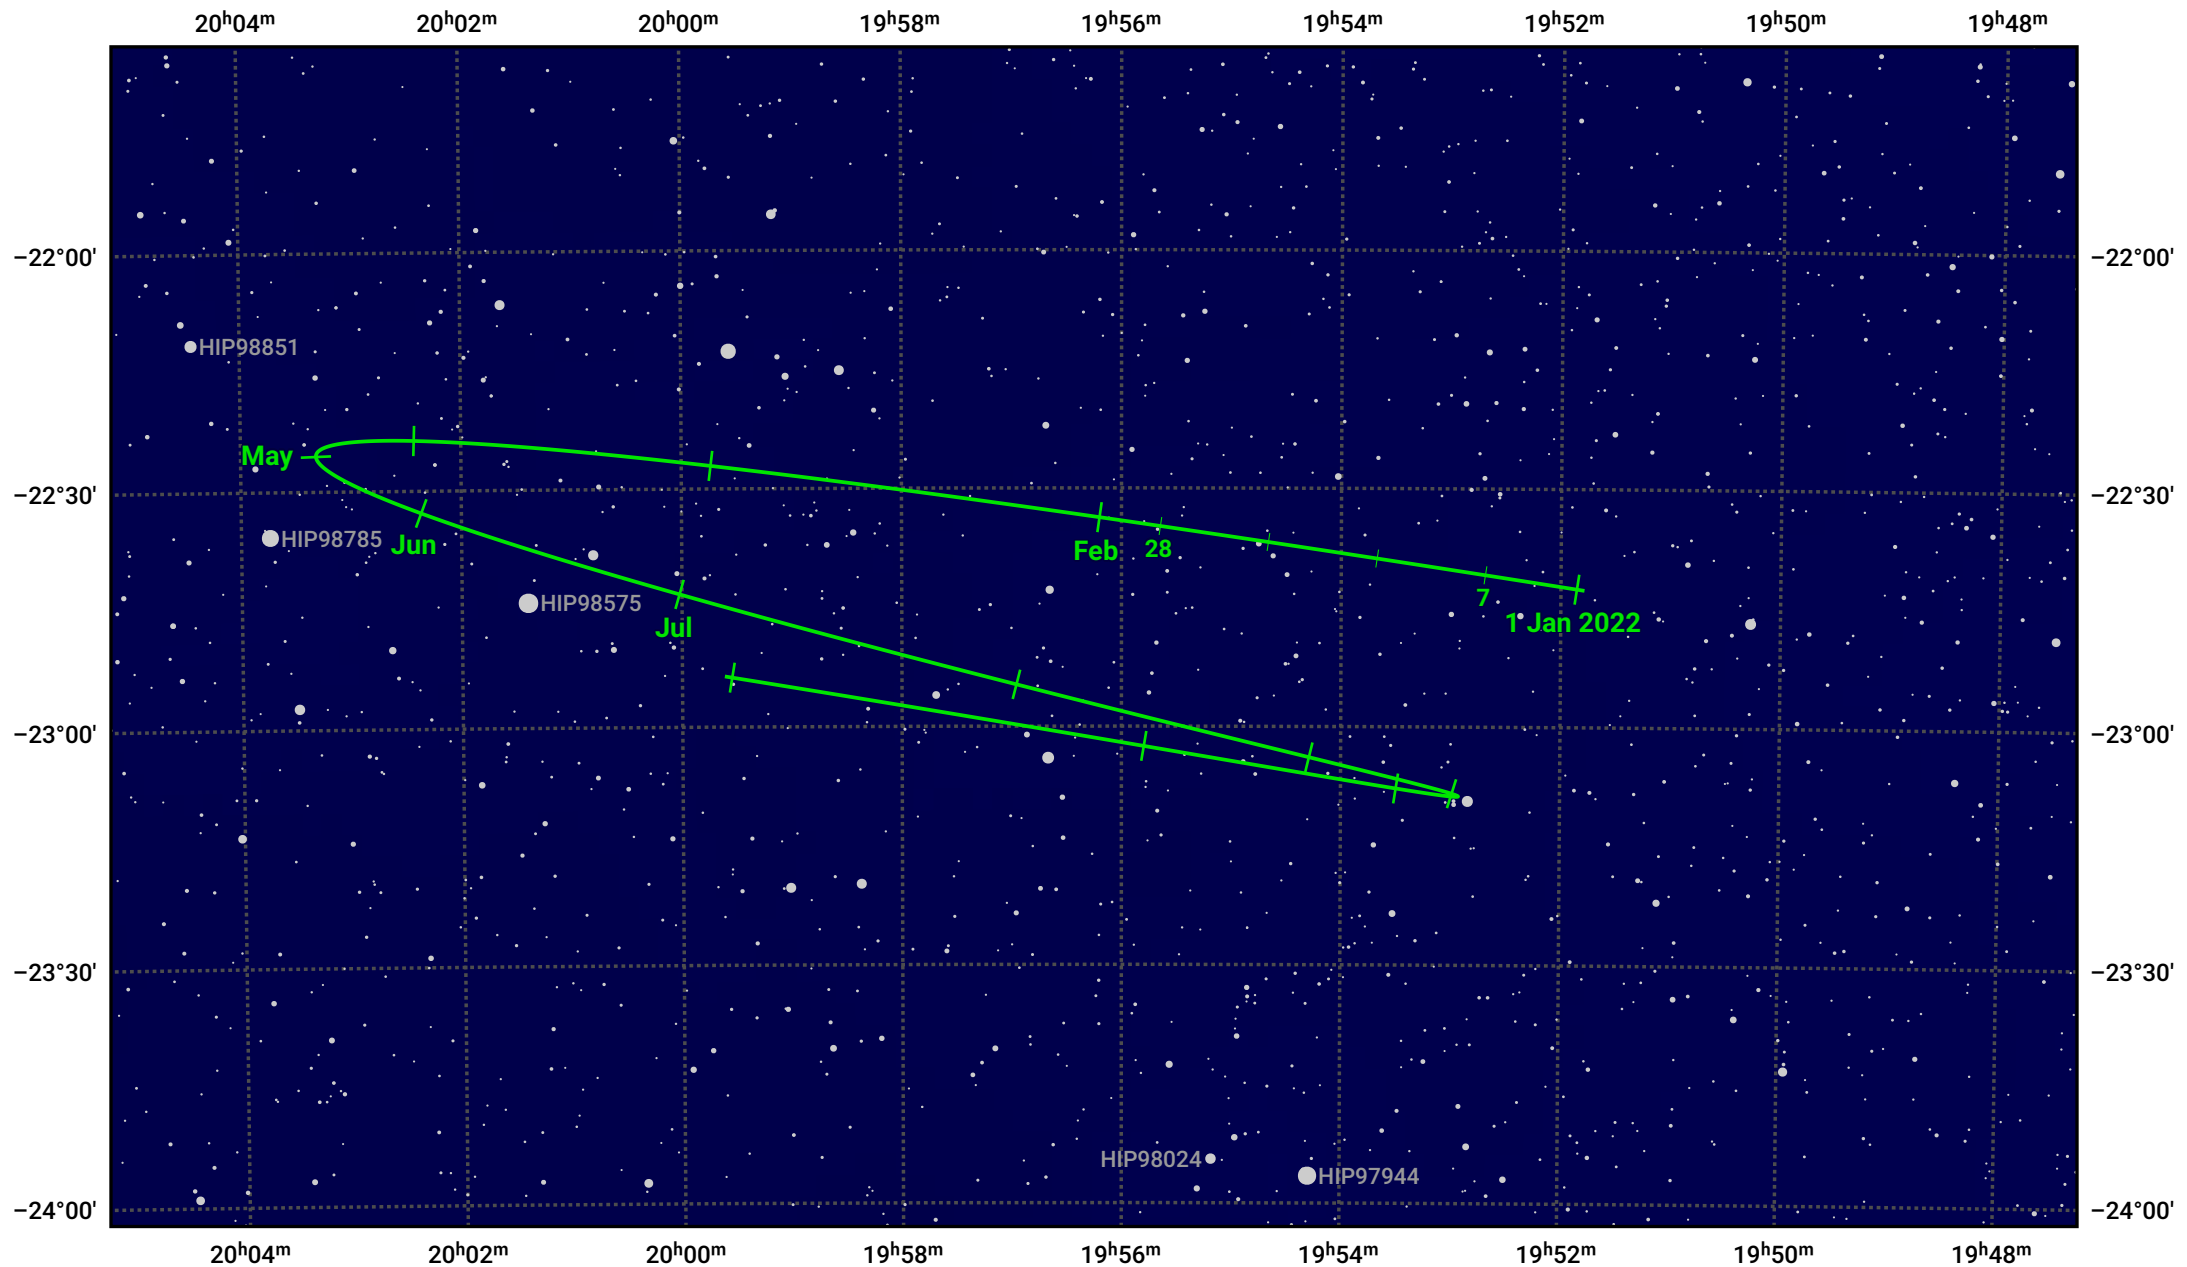

The path of Pluto in 2022

© Dominic Ford 2011–2024. Date markers placed at midnight UTC. Downloaded from <https://in-the-sky.org>

Magnitude scale: · 13.0 · 12.0 · 11.0 · 10.0 · 9.0 · 8.0 · 7.0 · 6.0

- Ecliptic Plane
- Galaxy
- Bright nebula
- Open cluster
- ⊕ Globular cluster