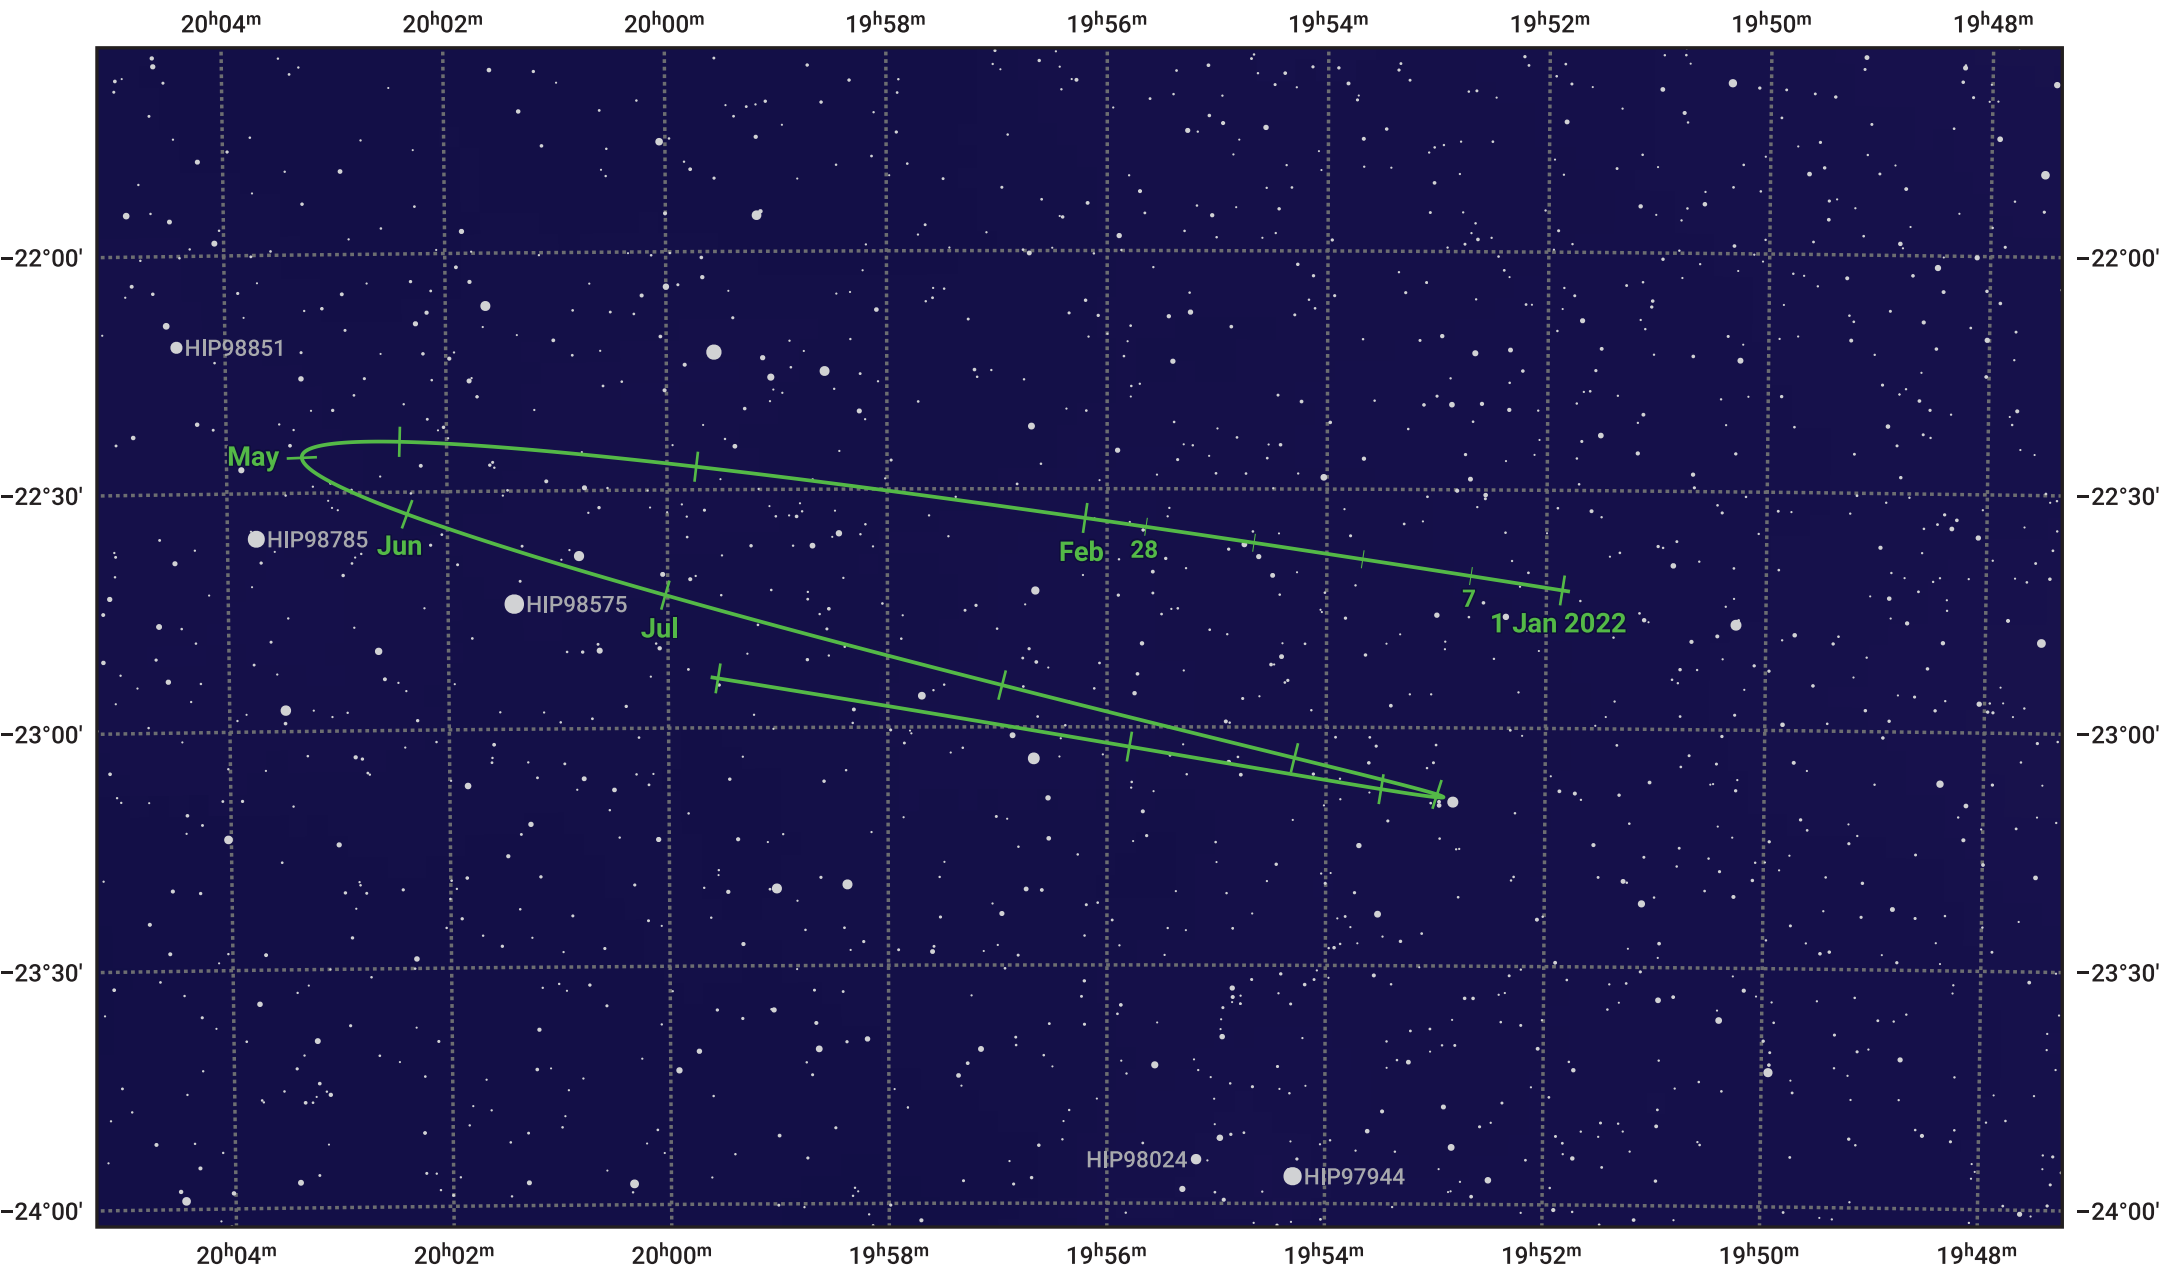

The path of Pluto in 2022

© Dominic Ford 2011–2024. Date markers placed at midnight UTC. Downloaded from <https://in-the-sky.org>

Magnitude scale: 13.0 12.0 11.0 10.0 9.0 8.0 7.0 6.0

— Ecliptic Plane

- Galaxy
- Bright nebula
- Open cluster
- ⊕ Globular cluster