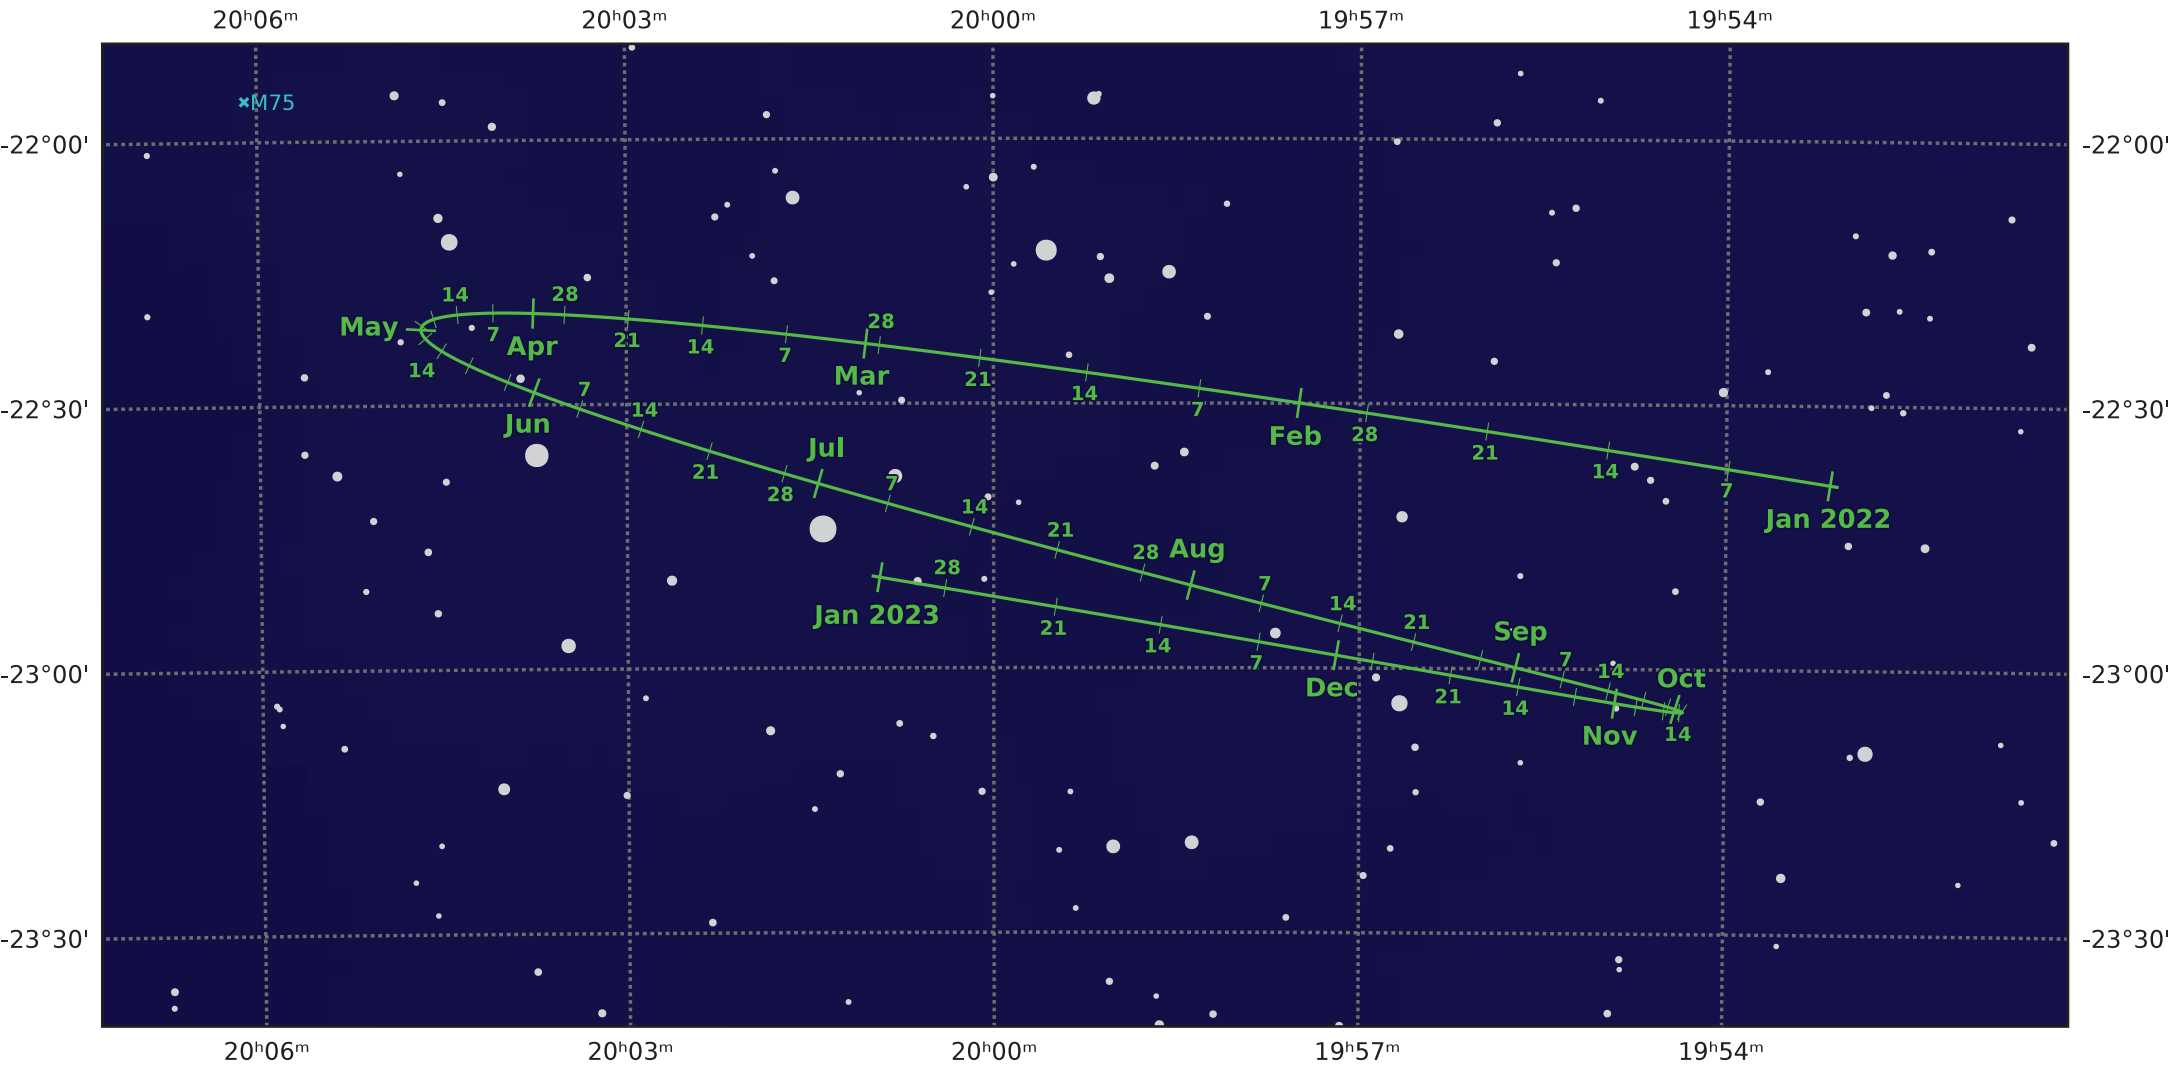

The path of Pluto in 2022

© Dominic Ford 2011-2021. Downloaded from <https://in-the-sky.org>

Magnitude scale: • 11.0 • 10.5 • 10.0 • 9.5 • 9.0 • 8.5 • 8.0 • 7.5 • 7.0 • 6.5 • 6.0

— Ecliptic Plane — Galactic Plane