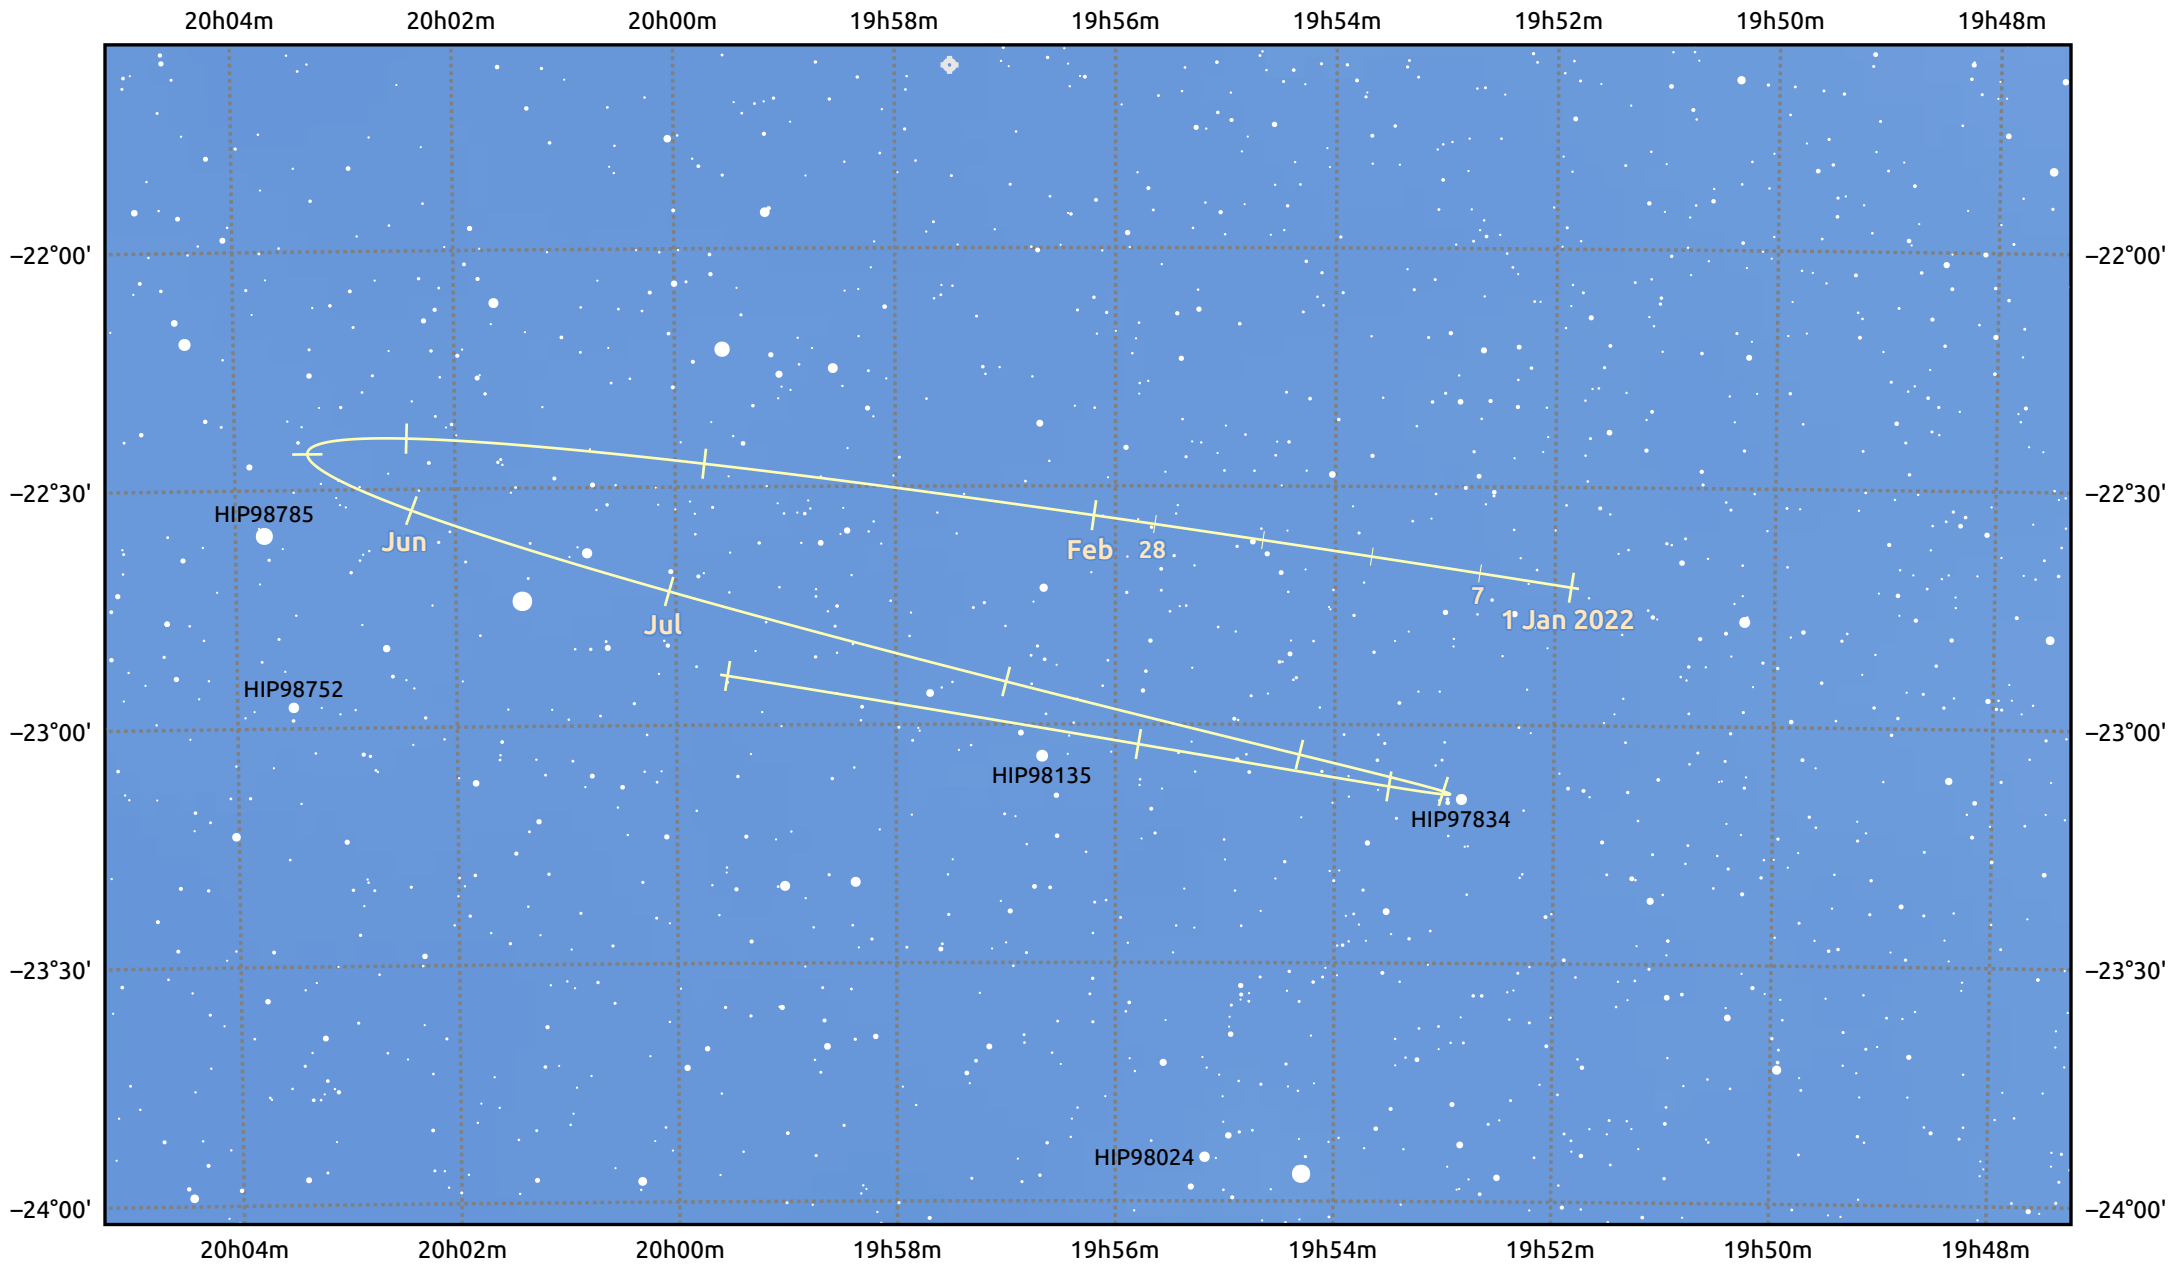

The path of Pluto in 2022

© Dominic Ford 2011–2025. Date markers placed at midnight UTC. Downloaded from <https://in-the-sky.org>

Magnitude scale: 13.0 12.0 11.0 10.0 9.0 8.0 7.0 6.0

— Ecliptic Plane

Galaxy Bright nebula Open cluster Globular cluster Planetary nebula