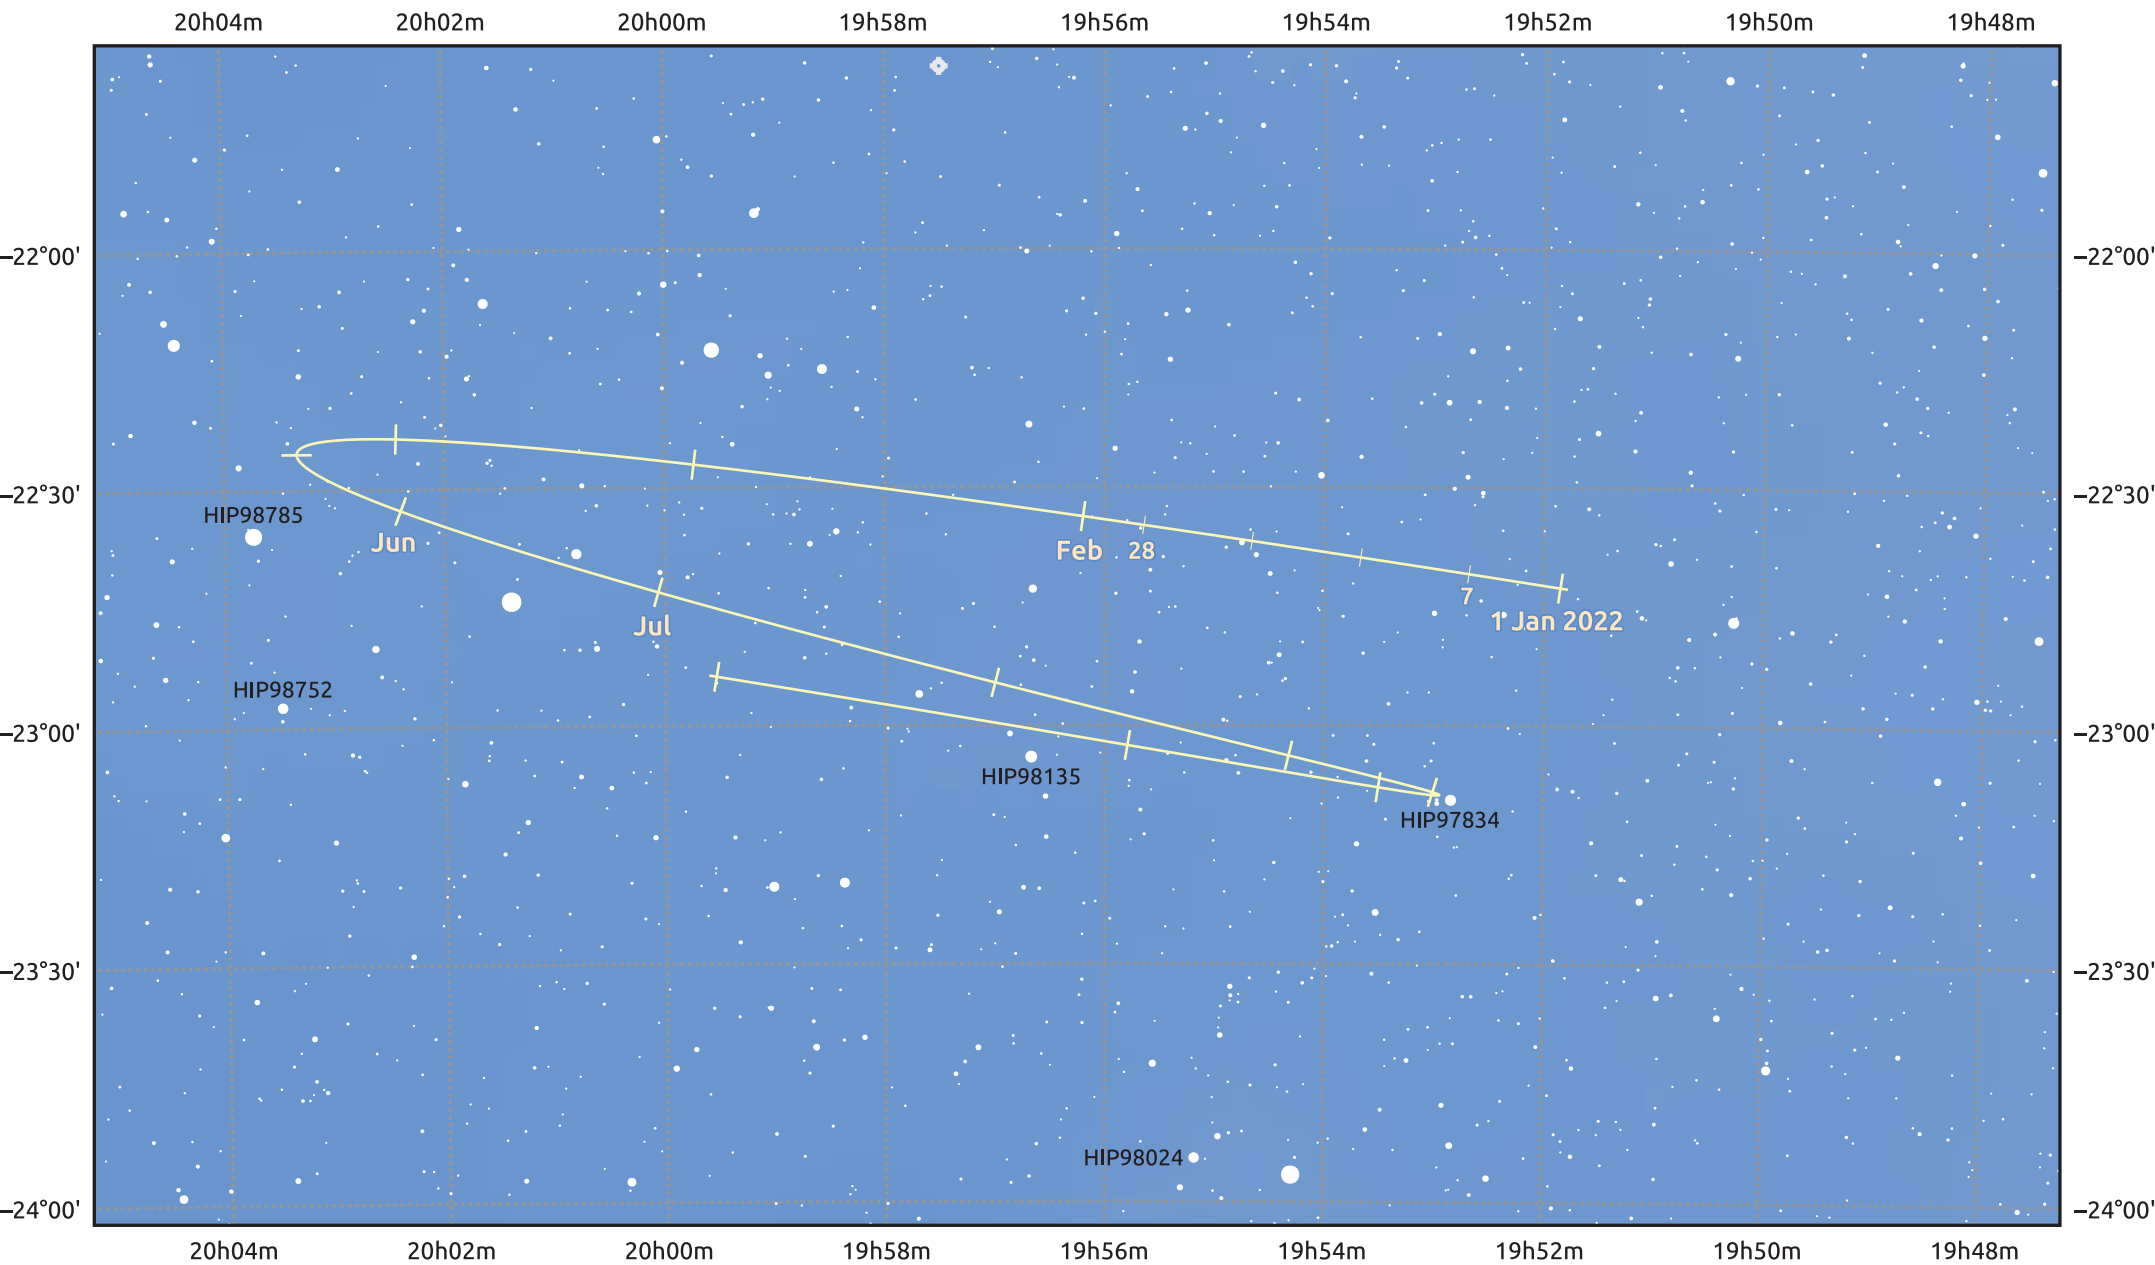

The path of Pluto in 2022

© Dominic Ford 2011–2025. Date markers placed at midnight UTC. Downloaded from <https://in-the-sky.org>

Magnitude scale: 13.0 12.0 11.0 10.0 9.0 8.0 7.0 6.0

- Ecliptic Plane
- Galaxy
- Bright nebula
- Open cluster
- Globular cluster
- ◆ Planetary nebula