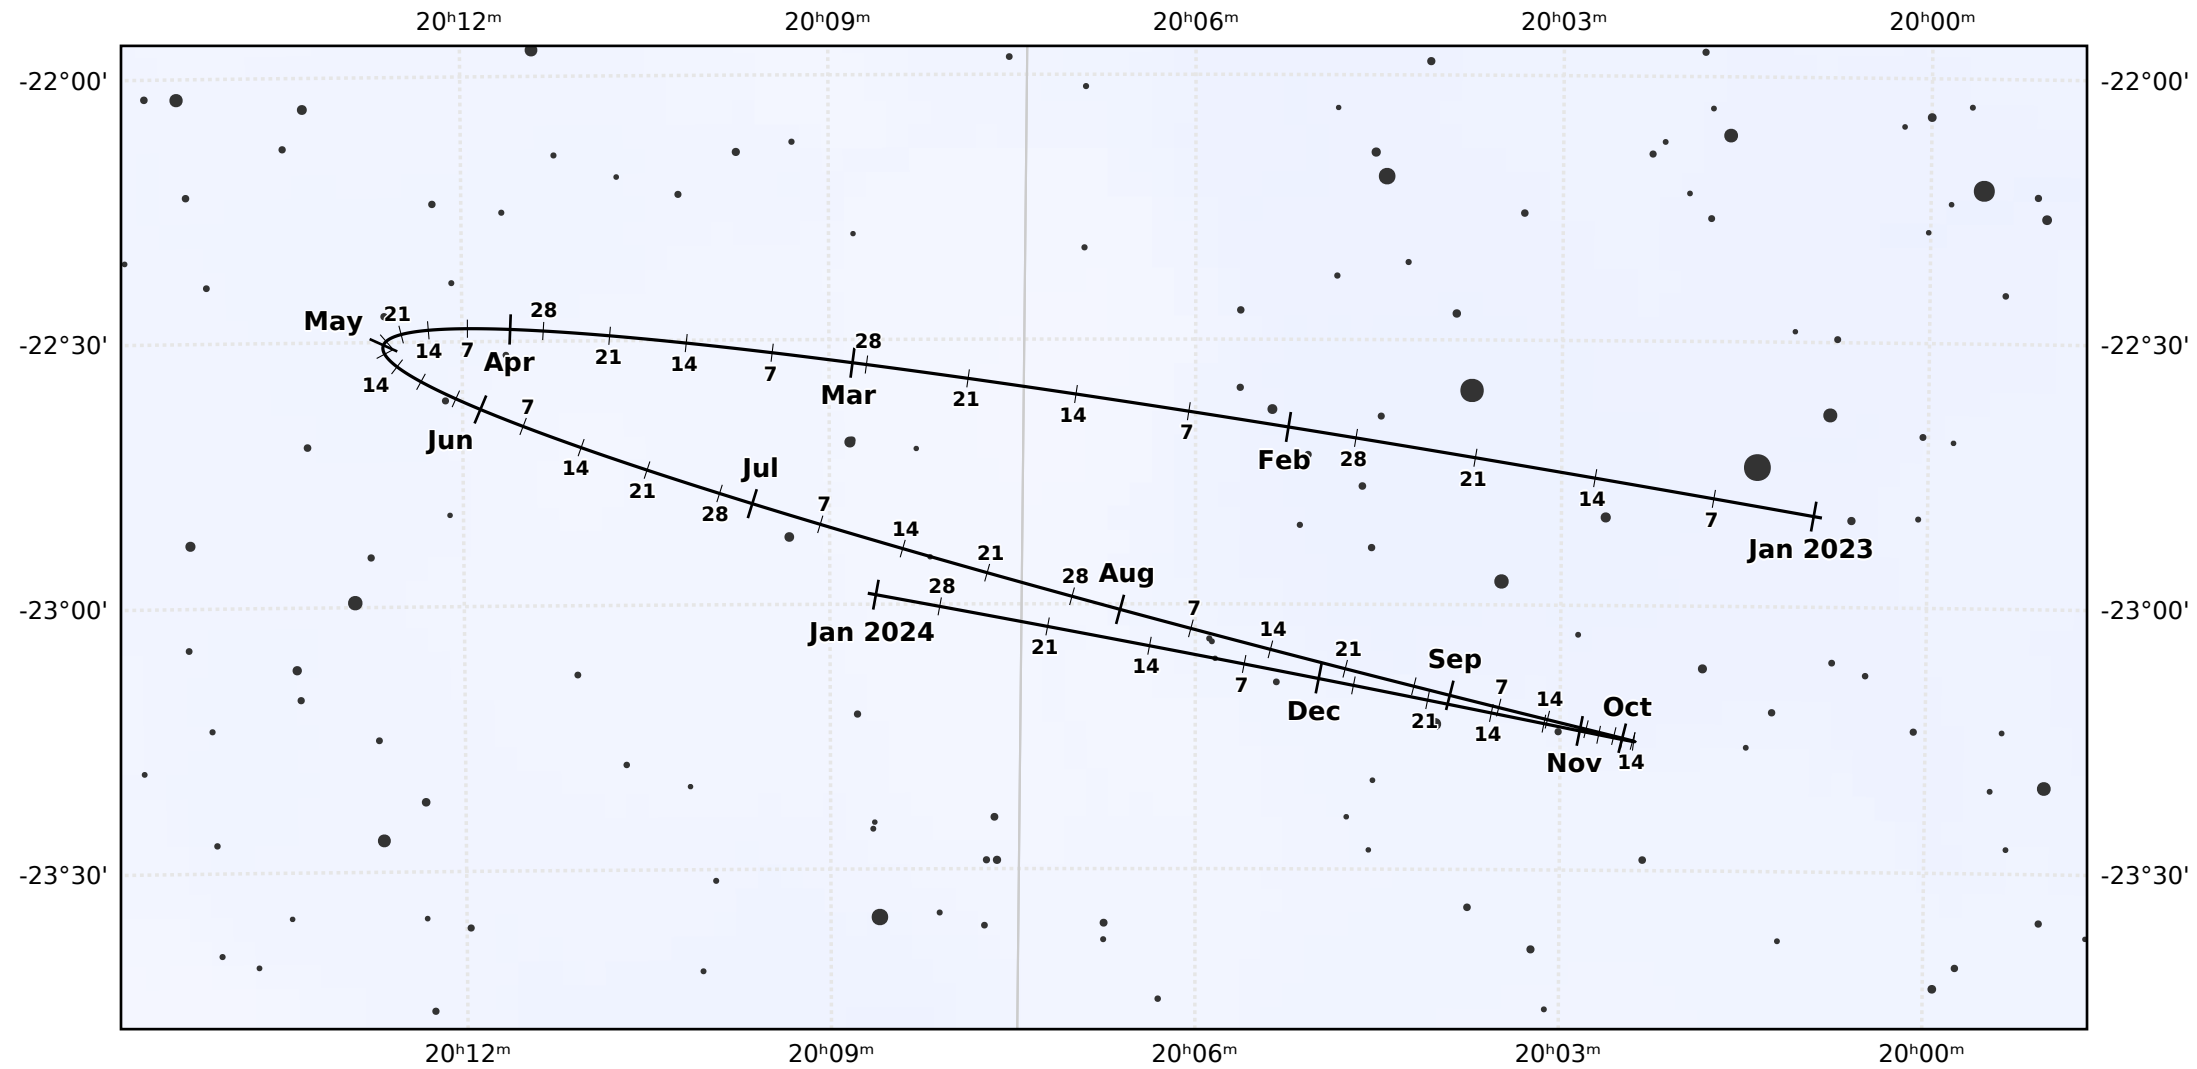

# The path of Pluto in 2023

© Dominic Ford 2011-2021. Downloaded from <https://in-the-sky.org>

Magnitude scale: •11.0 •10.5 •10.0 •9.5 •9.0 •8.5 •8.0 •7.5 ●7.0 ●6.5 ●6.0

— The Equator — Ecliptic Plane — Galactic Plane