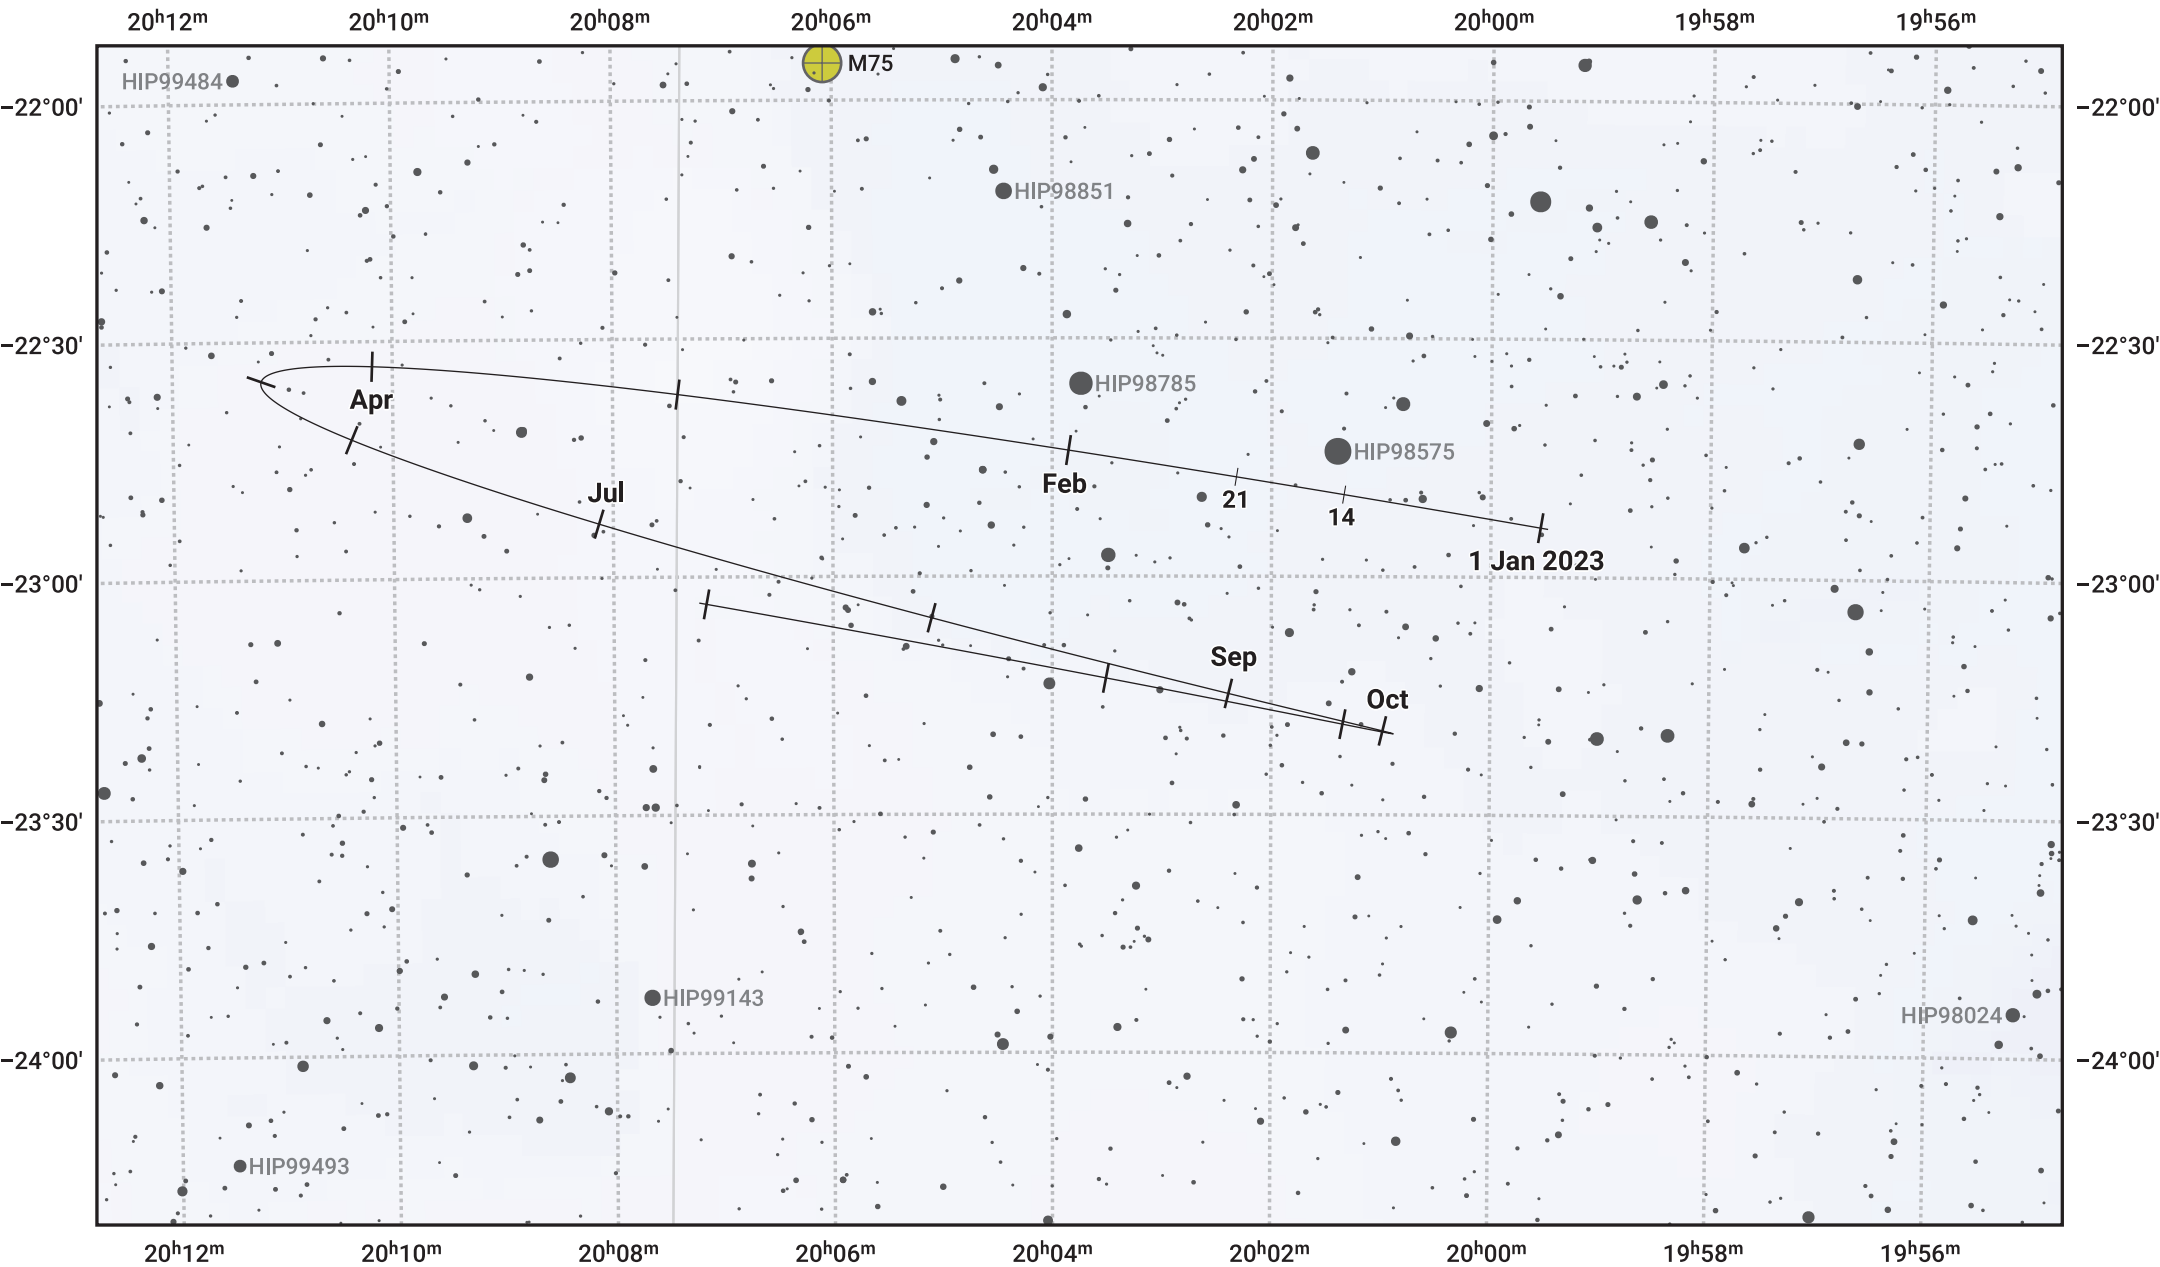

The path of Pluto in 2023

© Dominic Ford 2011–2024. Date markers placed at midnight UTC. Downloaded from <https://in-the-sky.org>

Magnitude scale: 13.0 12.0 11.0 10.0 9.0 8.0 7.0 6.0

— Ecliptic Plane

- Galaxy
- Bright nebula
- Open cluster
- ⊕ Globular cluster

Date	Mag
2023 Jan 1	15.1
2023 Apr 1	15.2
2023 Jul 1	15.0
2023 Oct 1	15.2
2024 Jan 1	15.1