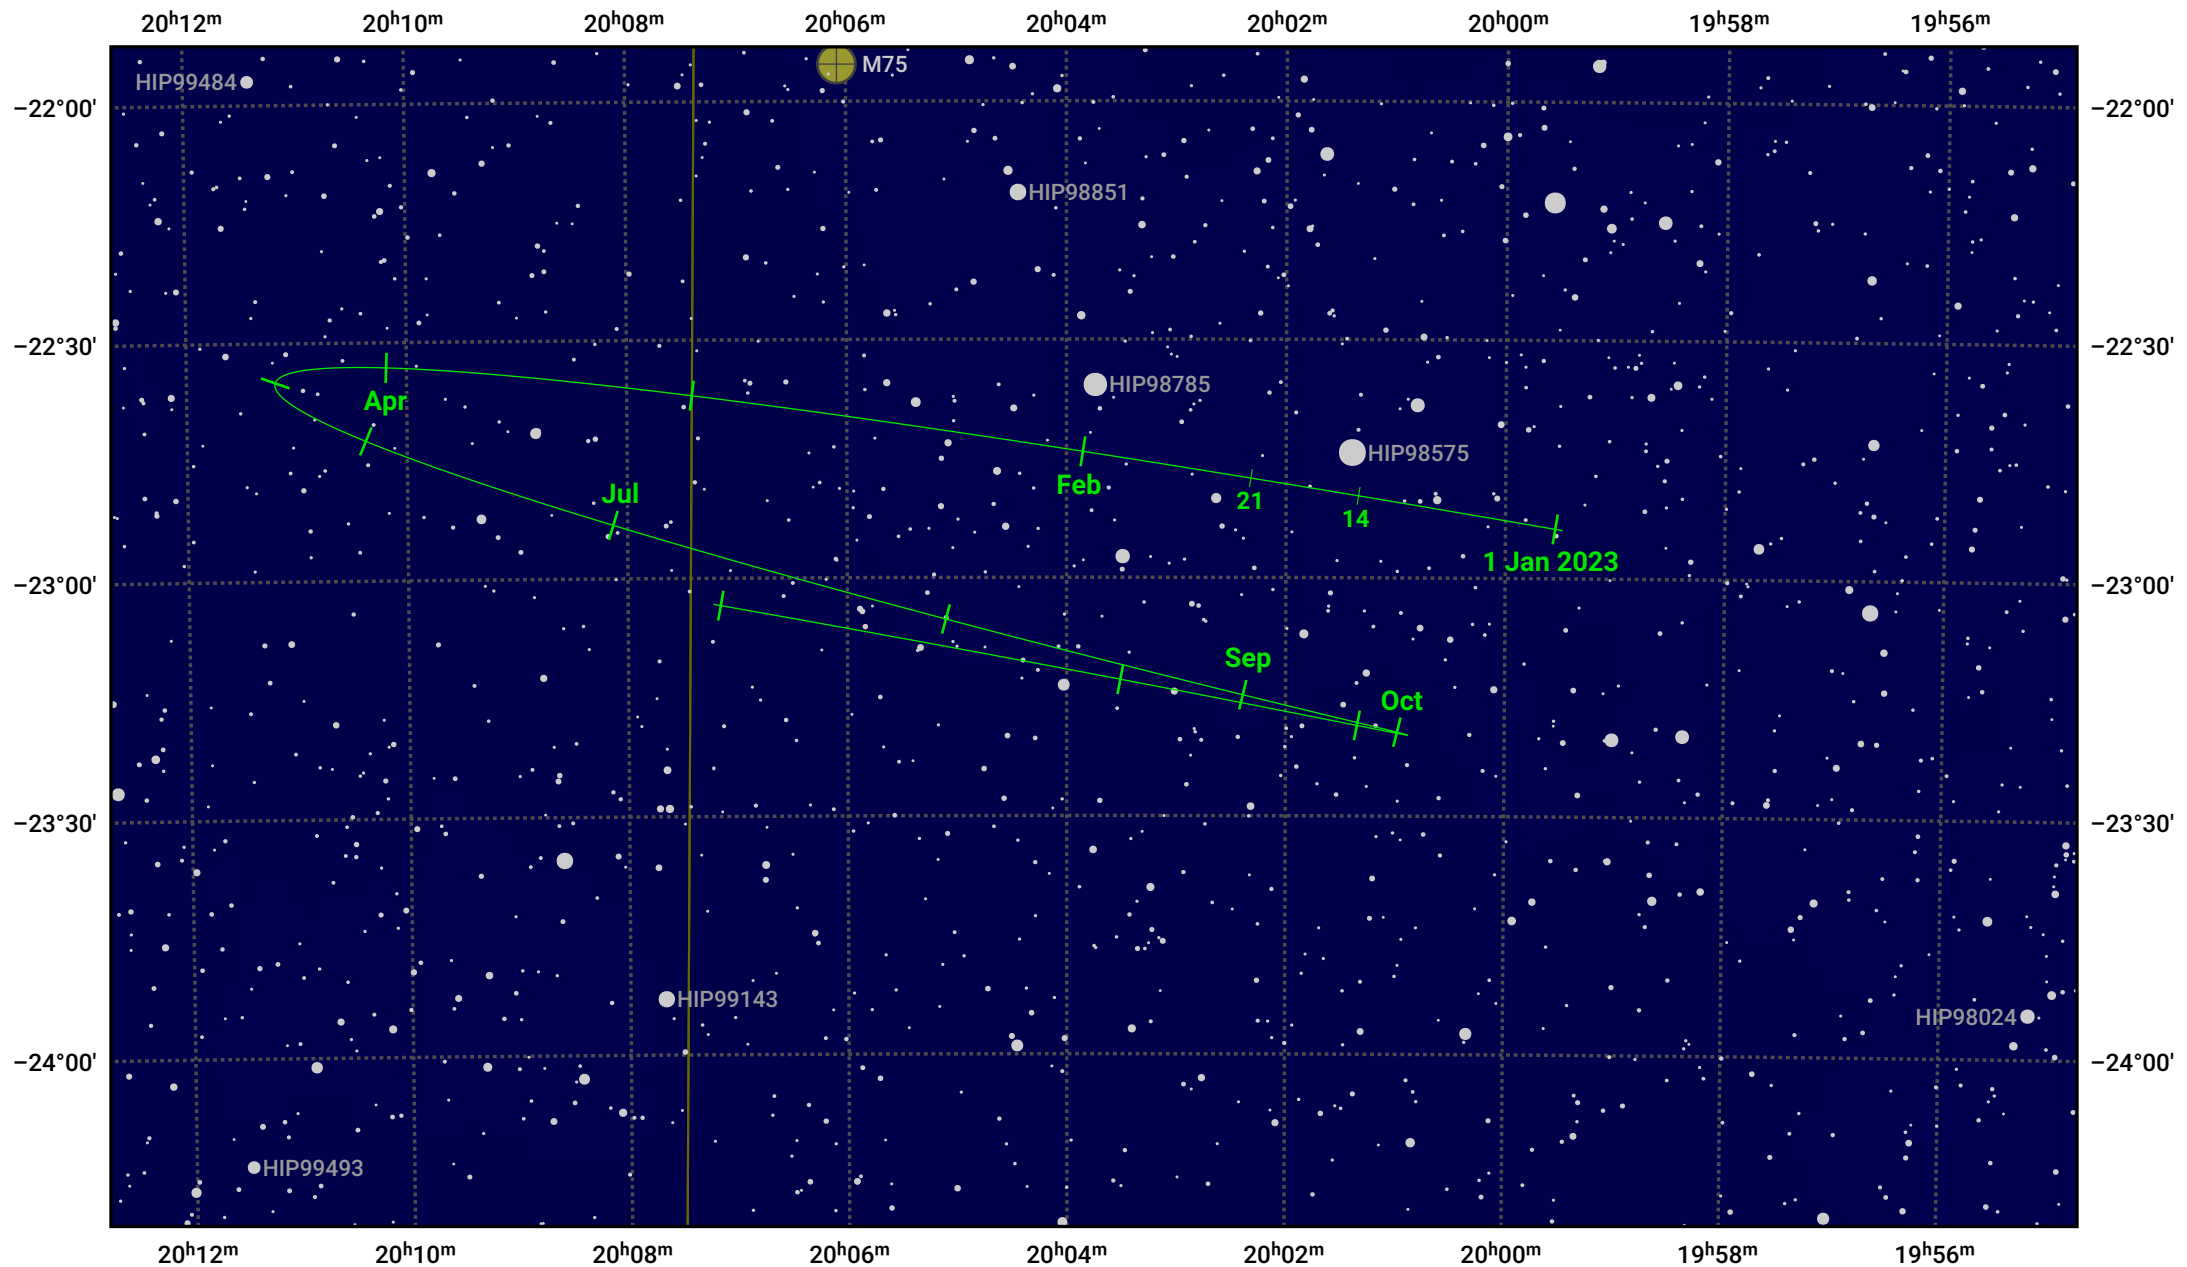

The path of Pluto in 2023

© Dominic Ford 2011–2024. Date markers placed at midnight UTC. Downloaded from <https://in-the-sky.org>

Magnitude scale: · 13.0 · 12.0 · 11.0 · 10.0 · 9.0 · 8.0 · 7.0 · 6.0

— Ecliptic Plane

● Galaxy ■ Bright nebula ● Open cluster ● Globular cluster

Date	Mag
2023 Jan 1	15.1
2023 Apr 1	15.2
2023 Jul 1	15.0
2023 Oct 1	15.2
2024 Jan 1	15.1