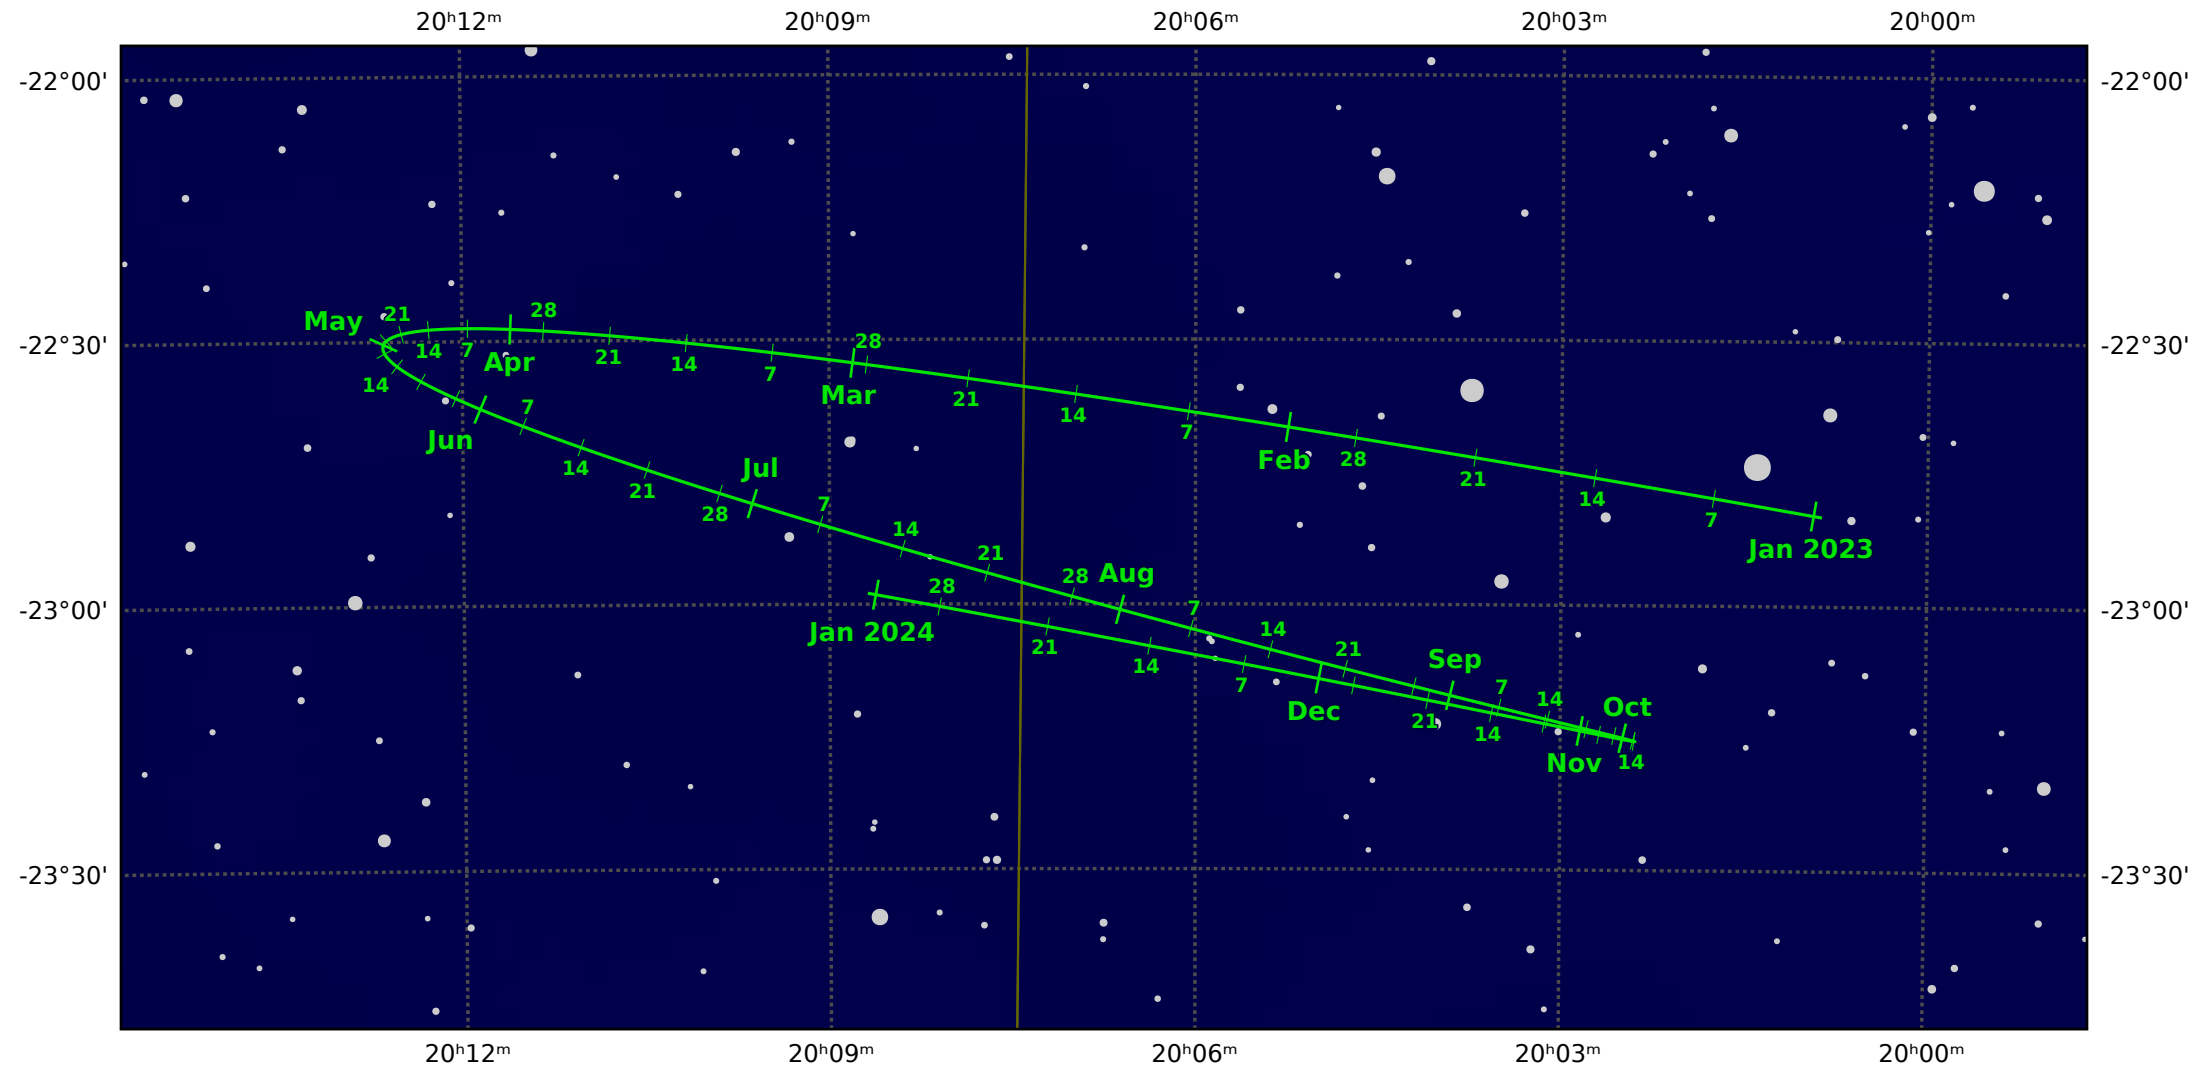

The path of Pluto in 2023

© Dominic Ford 2011-2021. Downloaded from <https://in-the-sky.org>

Magnitude scale: • 11.0 • 10.5 • 10.0 • 9.5 • 9.0 • 8.5 • 8.0 • 7.5 • 7.0 • 6.5 • 6.0

— Ecliptic Plane

— Galactic Plane