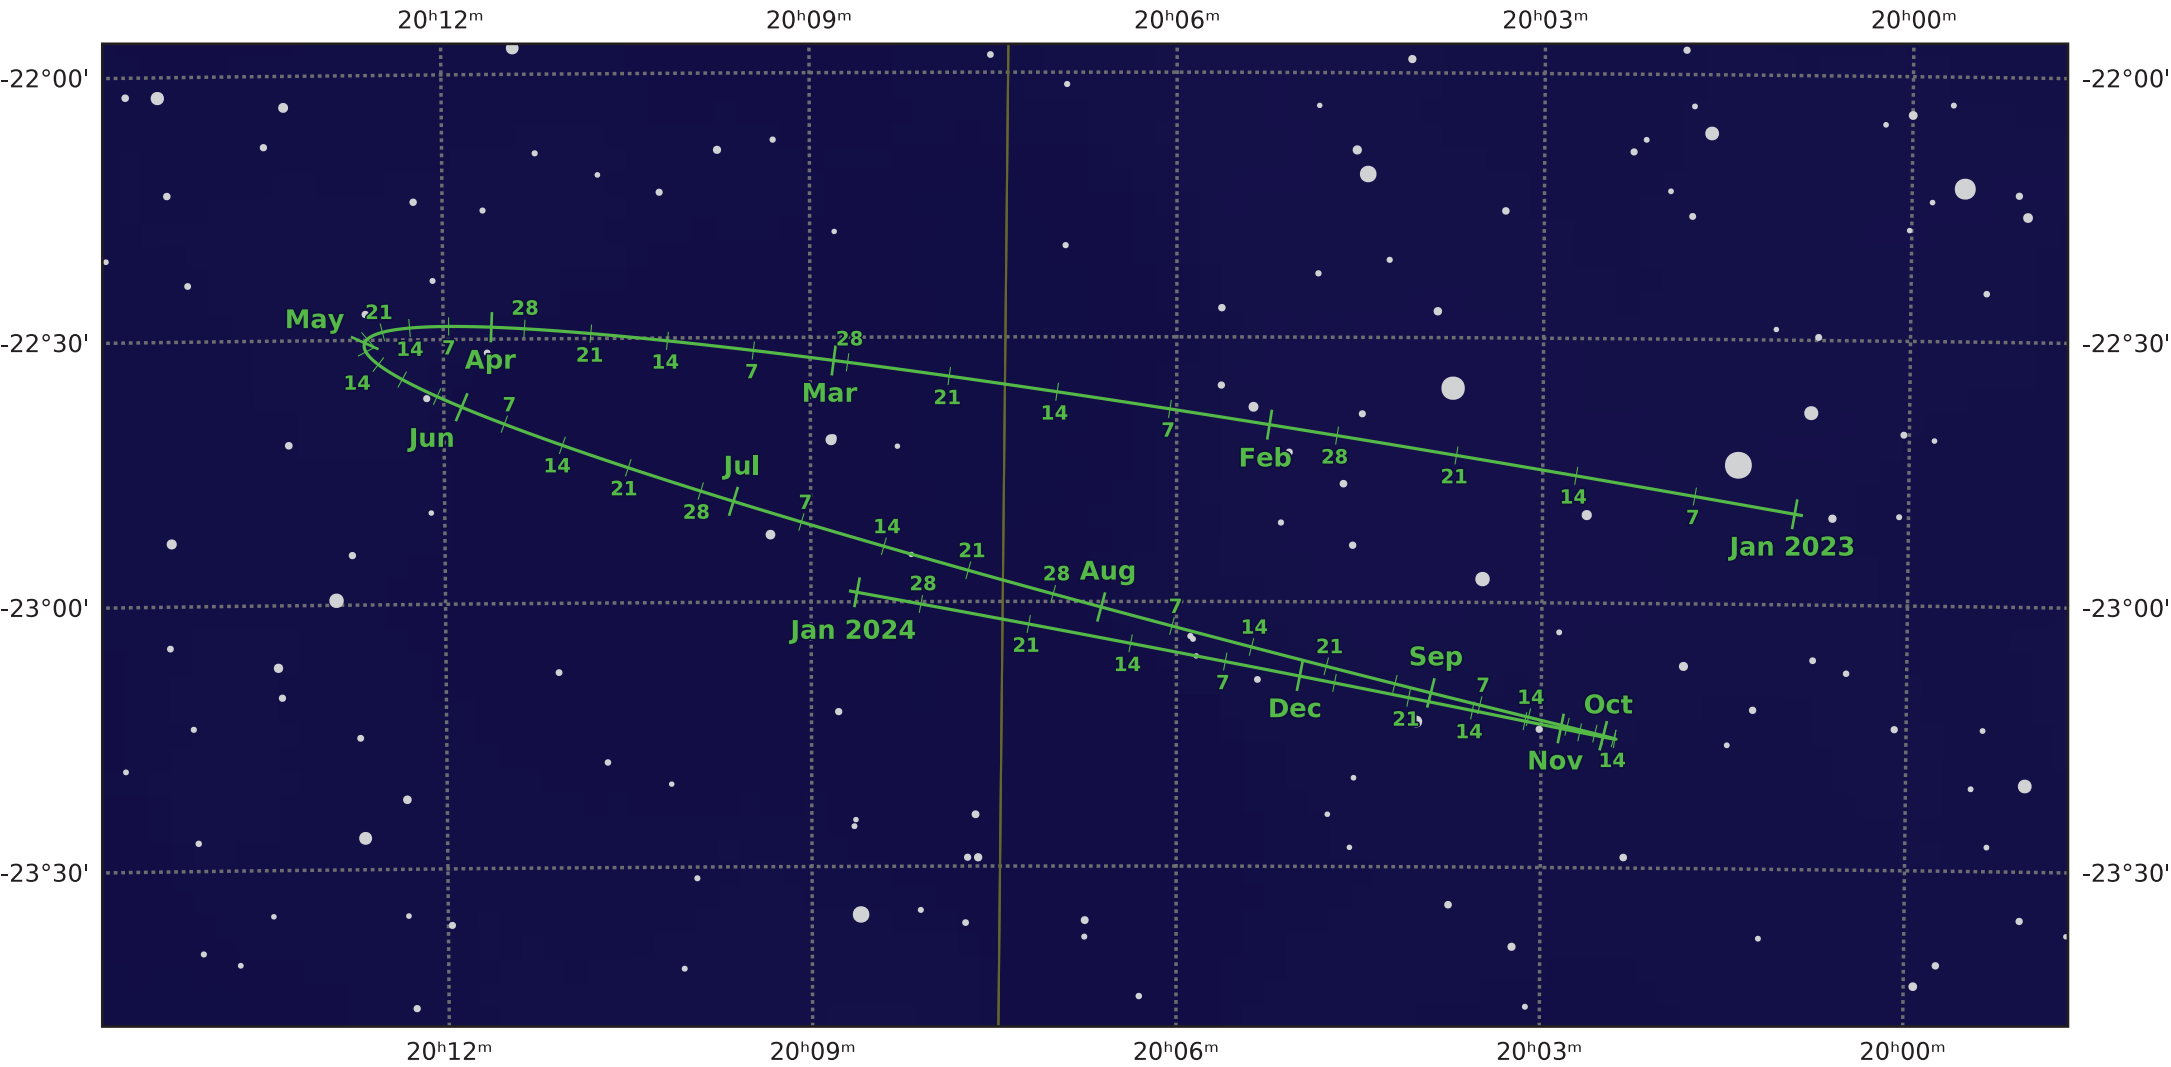

The path of Pluto in 2023

© Dominic Ford 2011-2021. Downloaded from <https://in-the-sky.org>

Magnitude scale: • 11.0 • 10.5 • 10.0 • 9.5 • 9.0 • 8.5 • 8.0 • 7.5 • 7.0 • 6.5 • 6.0

— Ecliptic Plane — Galactic Plane