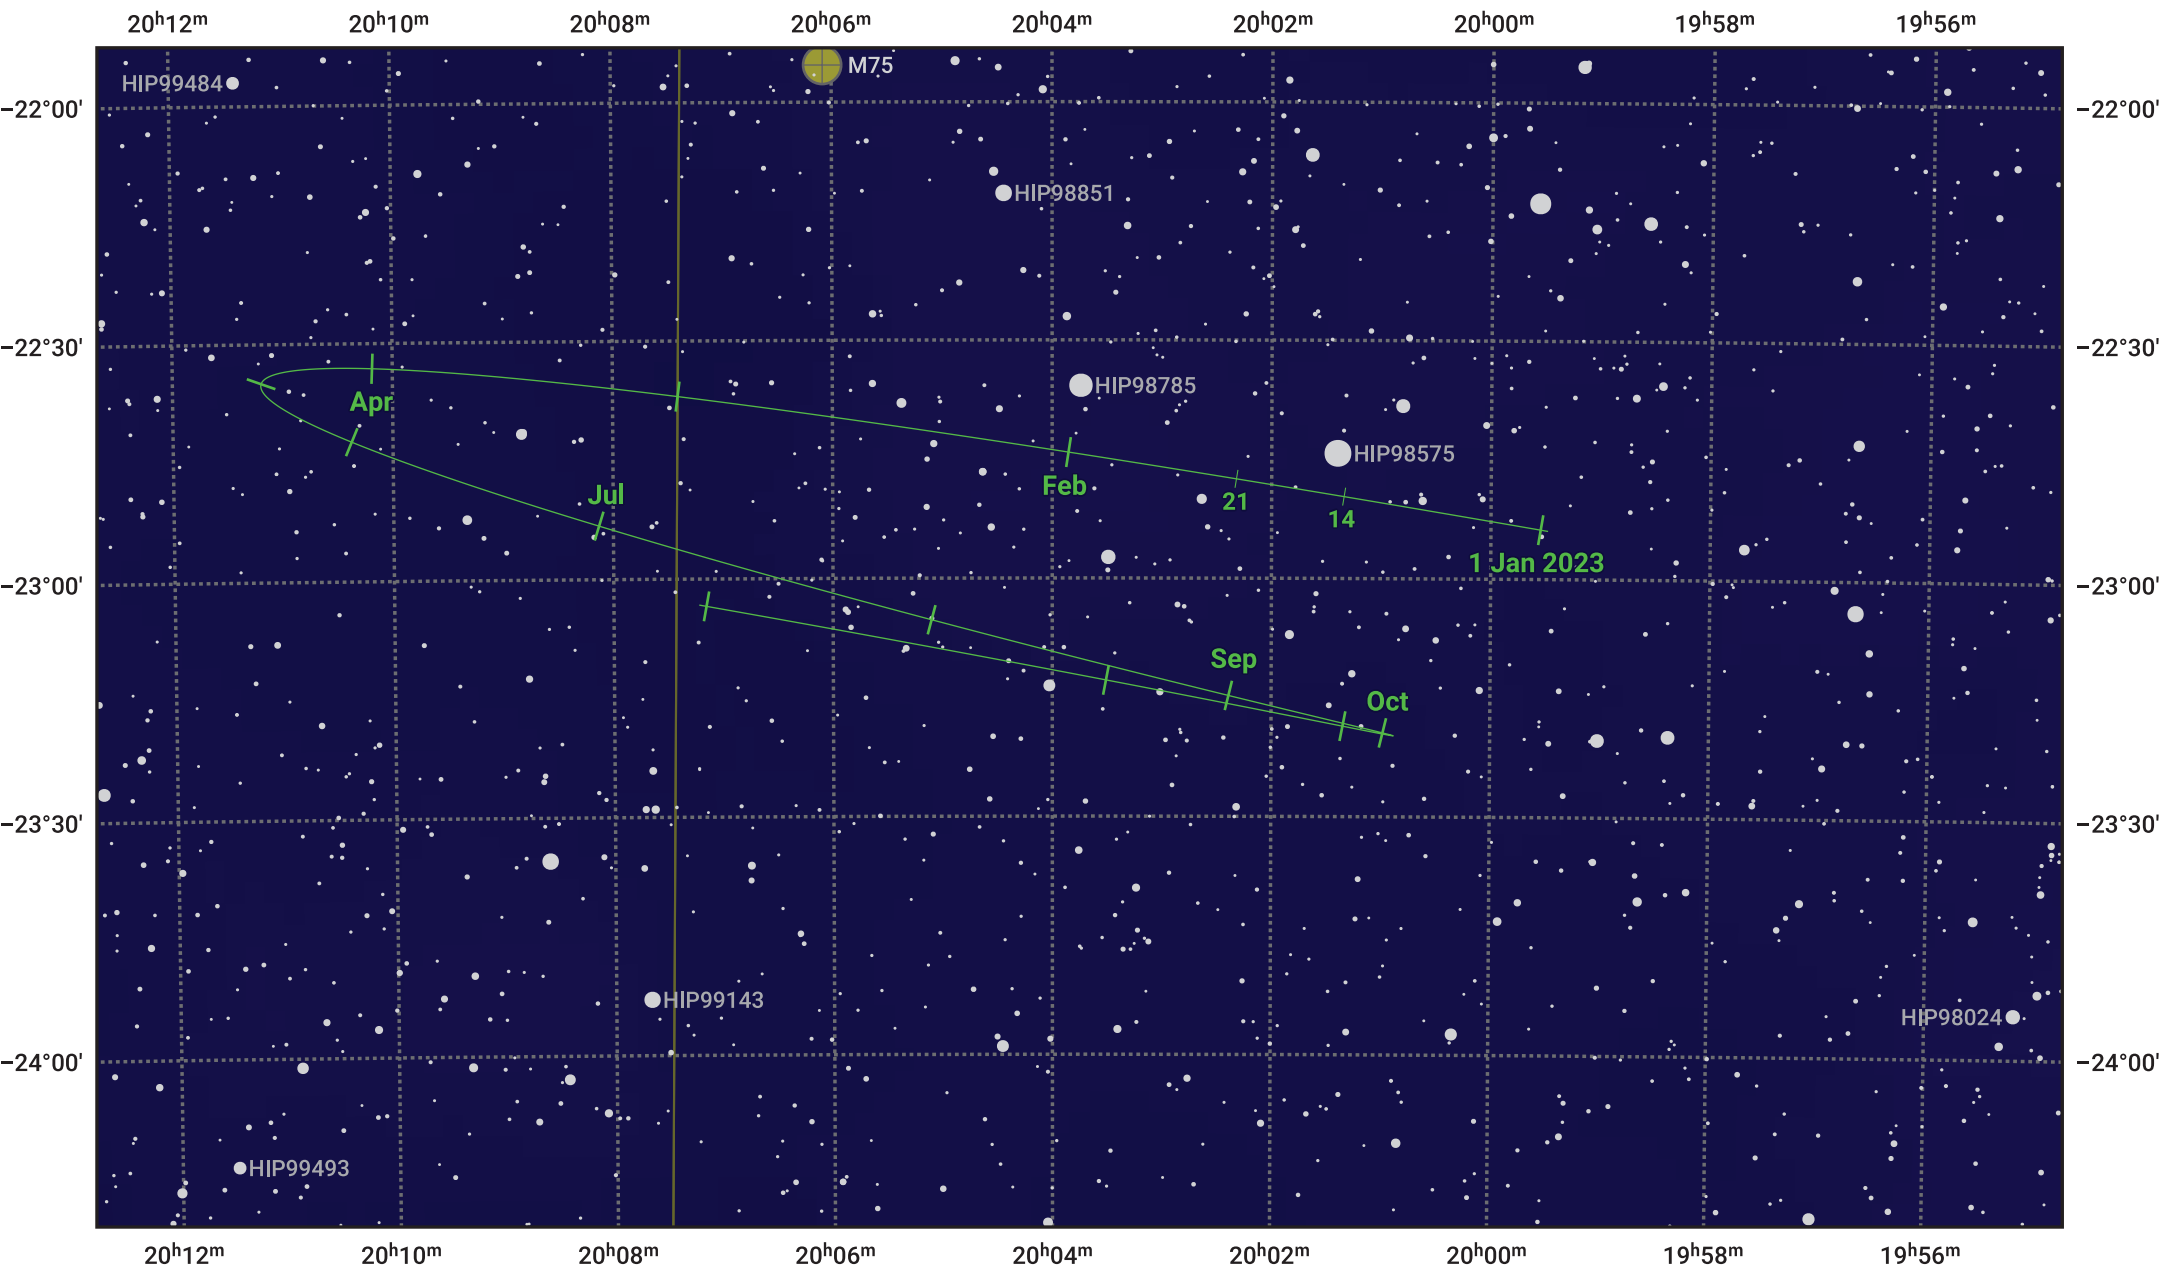

The path of Pluto in 2023

© Dominic Ford 2011–2024. Date markers placed at midnight UTC. Downloaded from <https://in-the-sky.org>

Magnitude scale: · 13.0 · 12.0 · 11.0 · 10.0 · 9.0 · 8.0 · 7.0 · 6.0

— Ecliptic Plane

- Galaxy
- Bright nebula
- Open cluster
- ⊕ Globular cluster

Date	Mag
2023 Jan 1	15.1
2023 Apr 1	15.2
2023 Jul 1	15.0
2023 Oct 1	15.2
2024 Jan 1	15.1