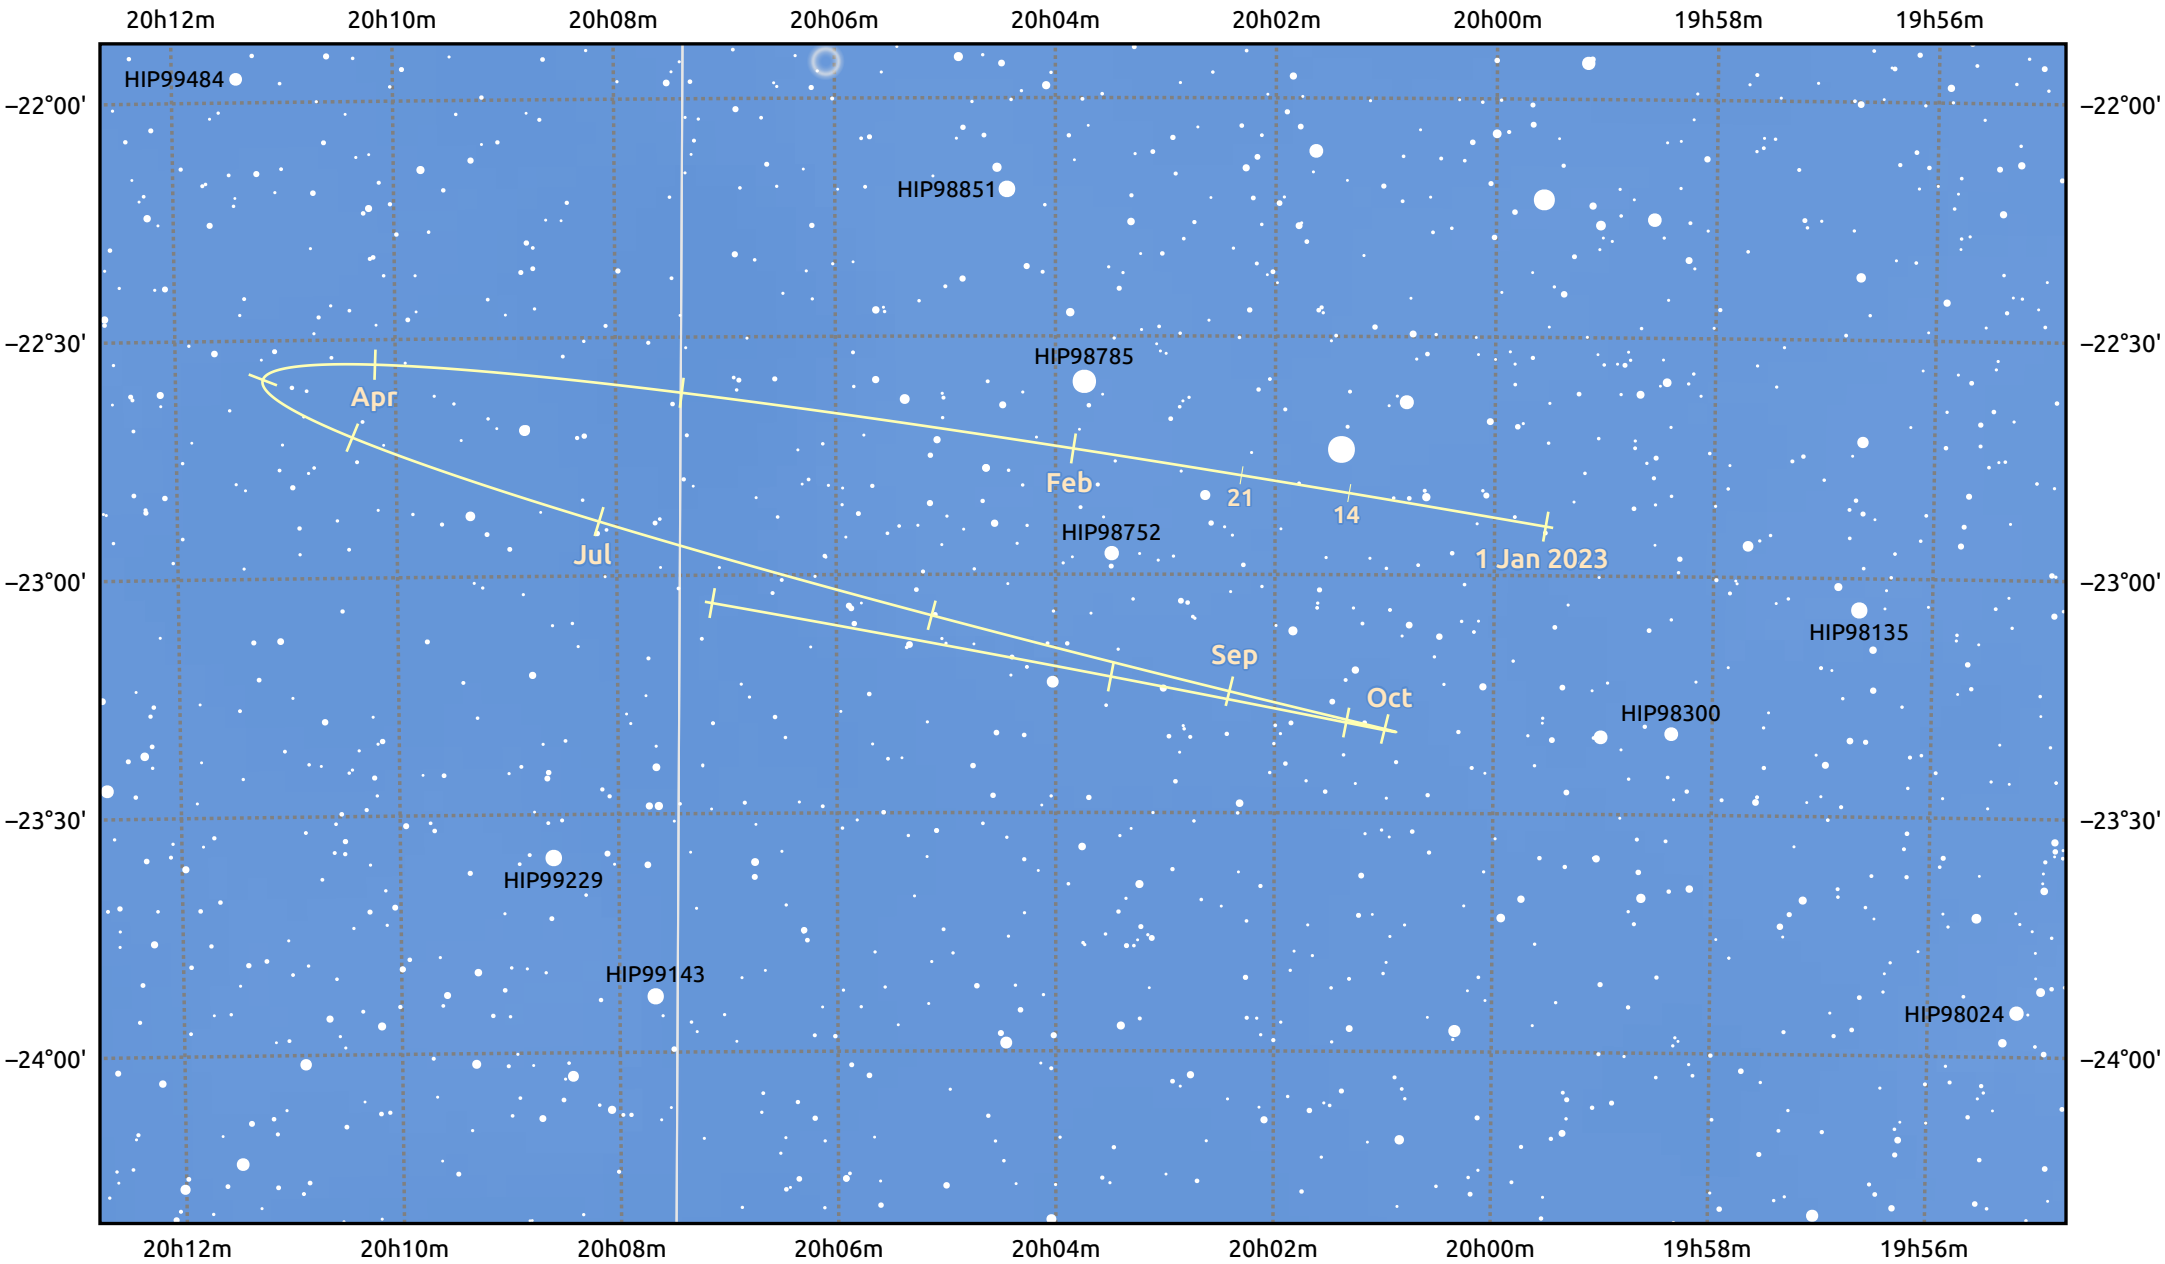

The path of Pluto in 2023

© Dominic Ford 2011–2025. Date markers placed at midnight UTC. Downloaded from <https://in-the-sky.org>

Magnitude scale: · 13.0 · 12.0 · 11.0 · 10.0 · 9.0 · 8.0 · 7.0 · 6.0

— Ecliptic Plane

- Galaxy
- Bright nebula
- Open cluster
- Globular cluster
- Planetary nebula

Date	Mag
2023 Jan 1	15.1
2023 Apr 1	15.1
2023 Jul 1	15.0
2023 Oct 1	15.1
2024 Jan 1	15.1