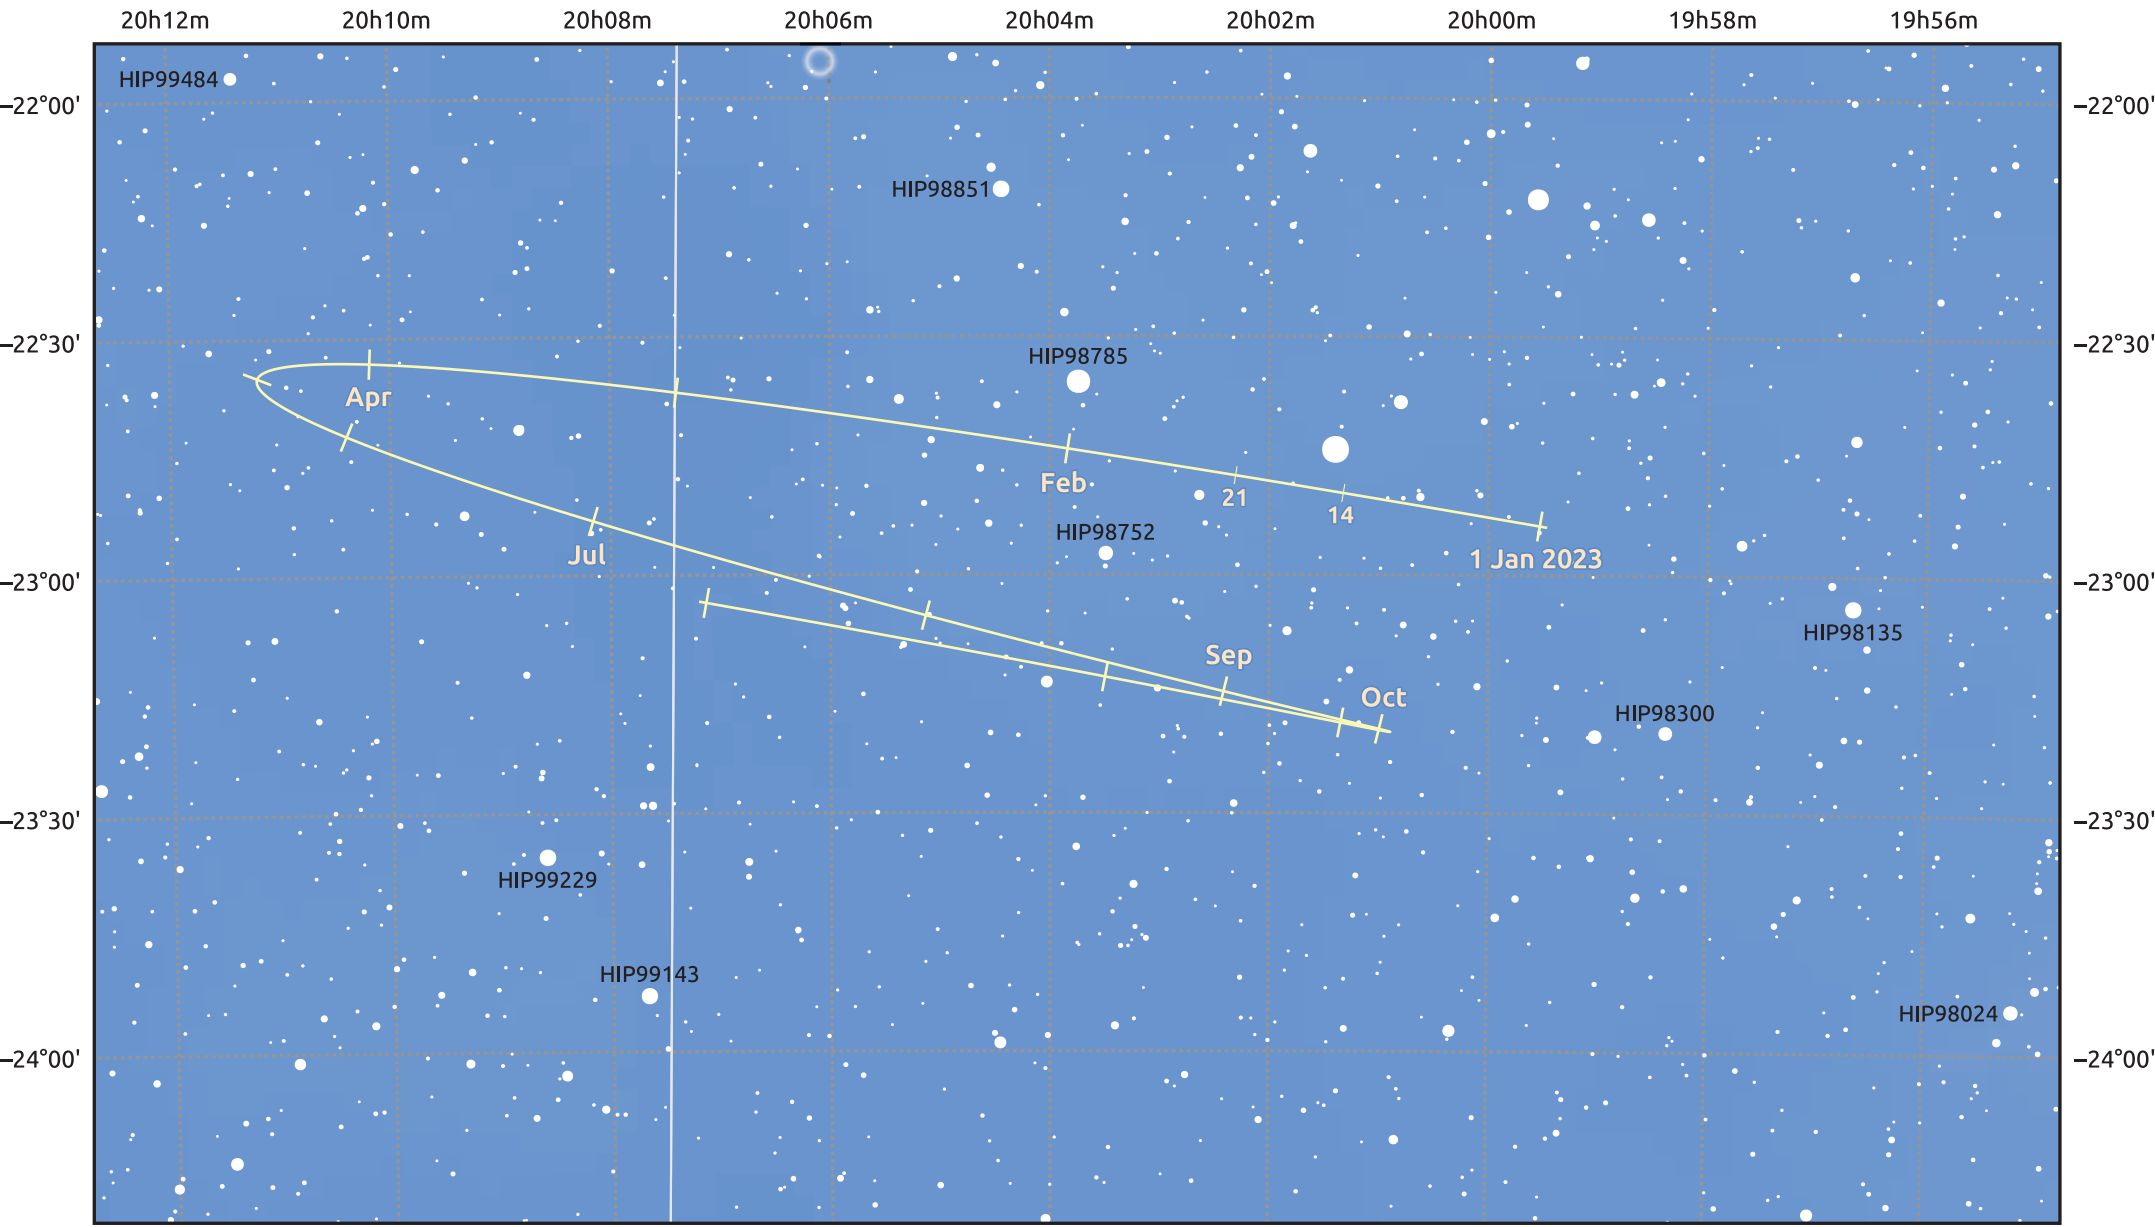

The path of Pluto in 2023

© Dominic Ford 2011–2025. Date markers placed at midnight UTC. Downloaded from <https://in-the-sky.org>

Magnitude scale: 13.0 12.0 11.0 10.0 9.0 8.0 7.0 6.0

— Ecliptic Plane

- Galaxy
- Bright nebula
- Open cluster
- Globular cluster
- ◆ Planetary nebula