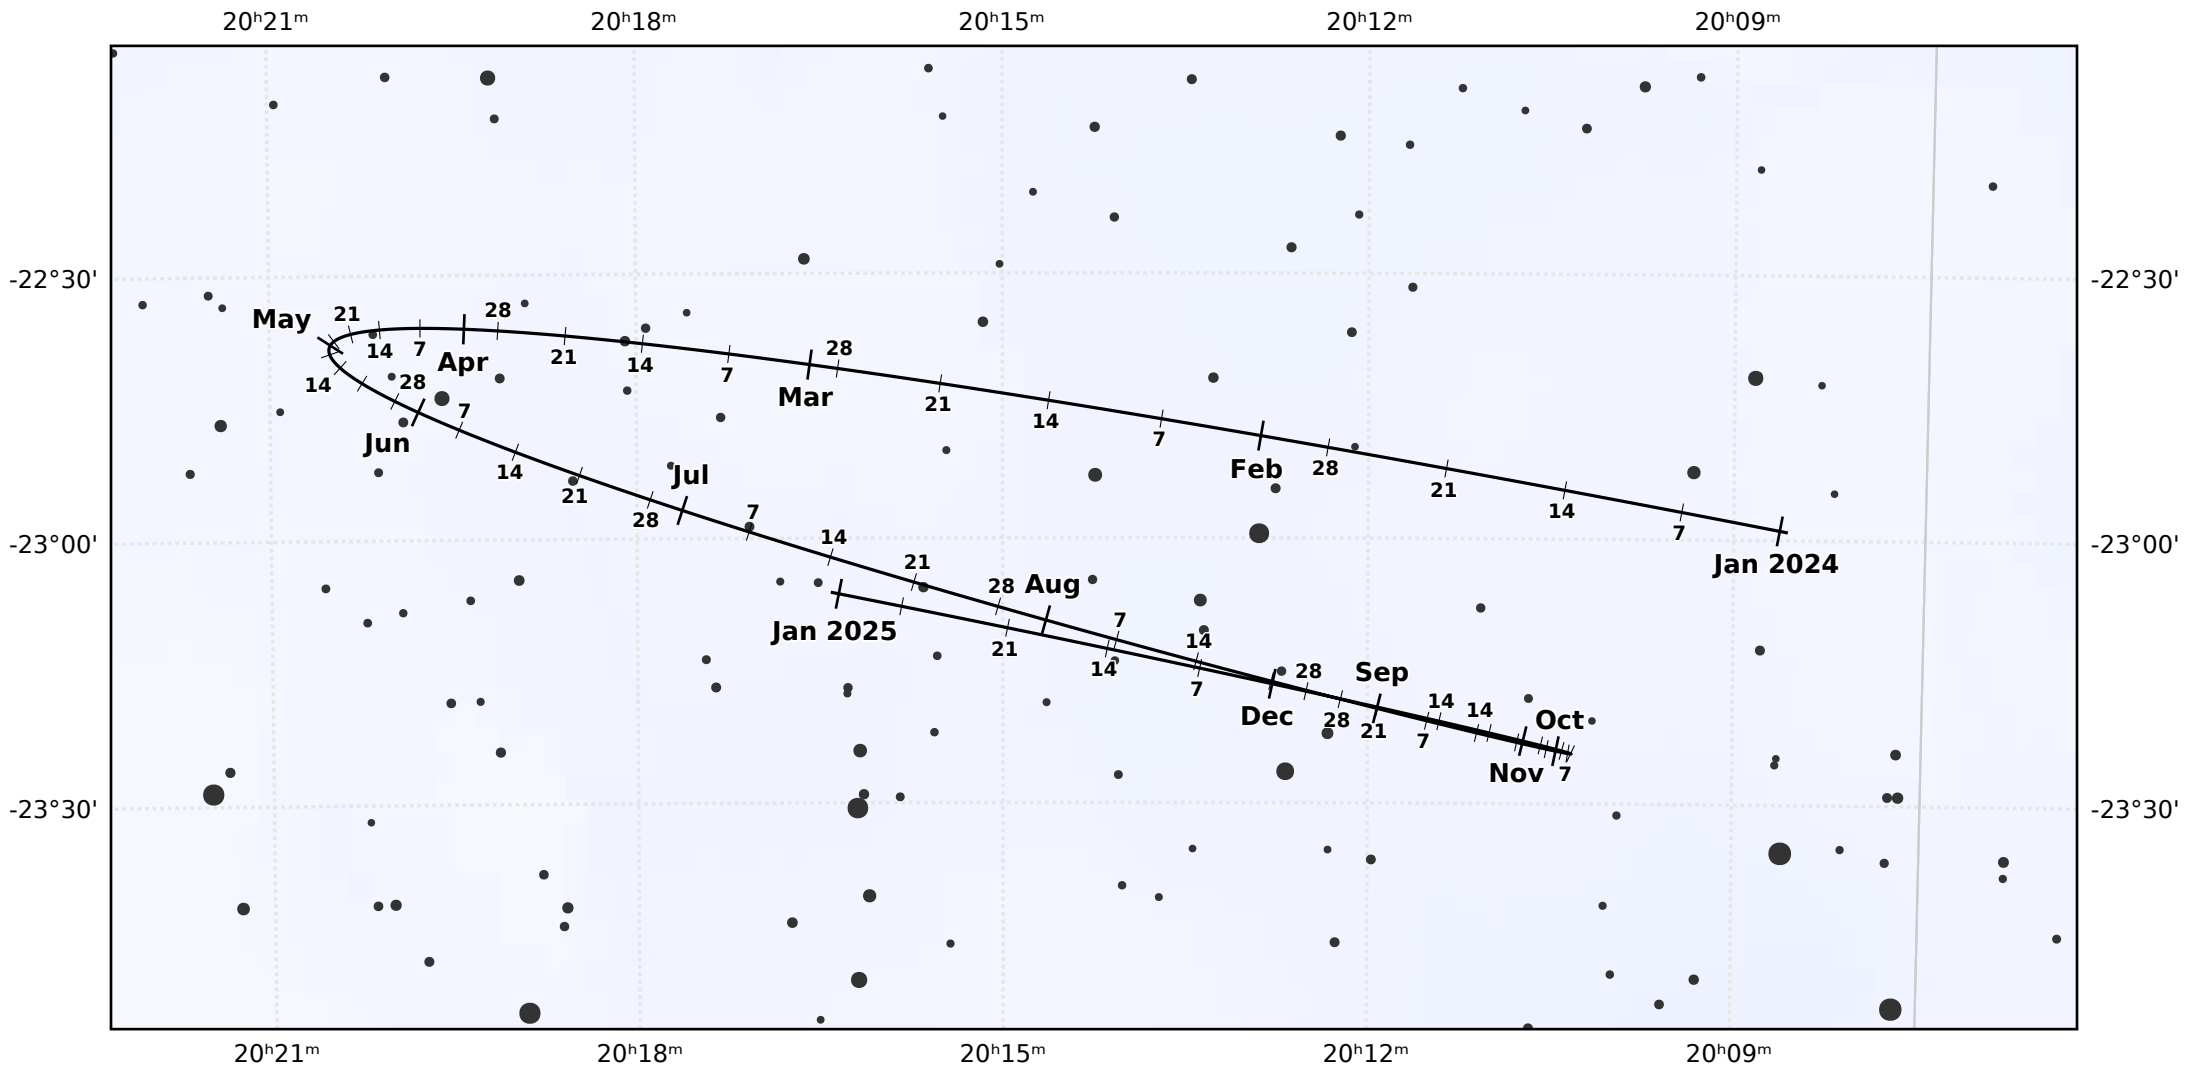

The path of Pluto in 2024

© Dominic Ford 2011-2021. Downloaded from <https://in-the-sky.org>

Magnitude scale: •11.0 •10.5 •10.0 •9.5 •9.0 ●8.5 ●8.0 ●7.5

— The Equator — Ecliptic Plane — Galactic Plane