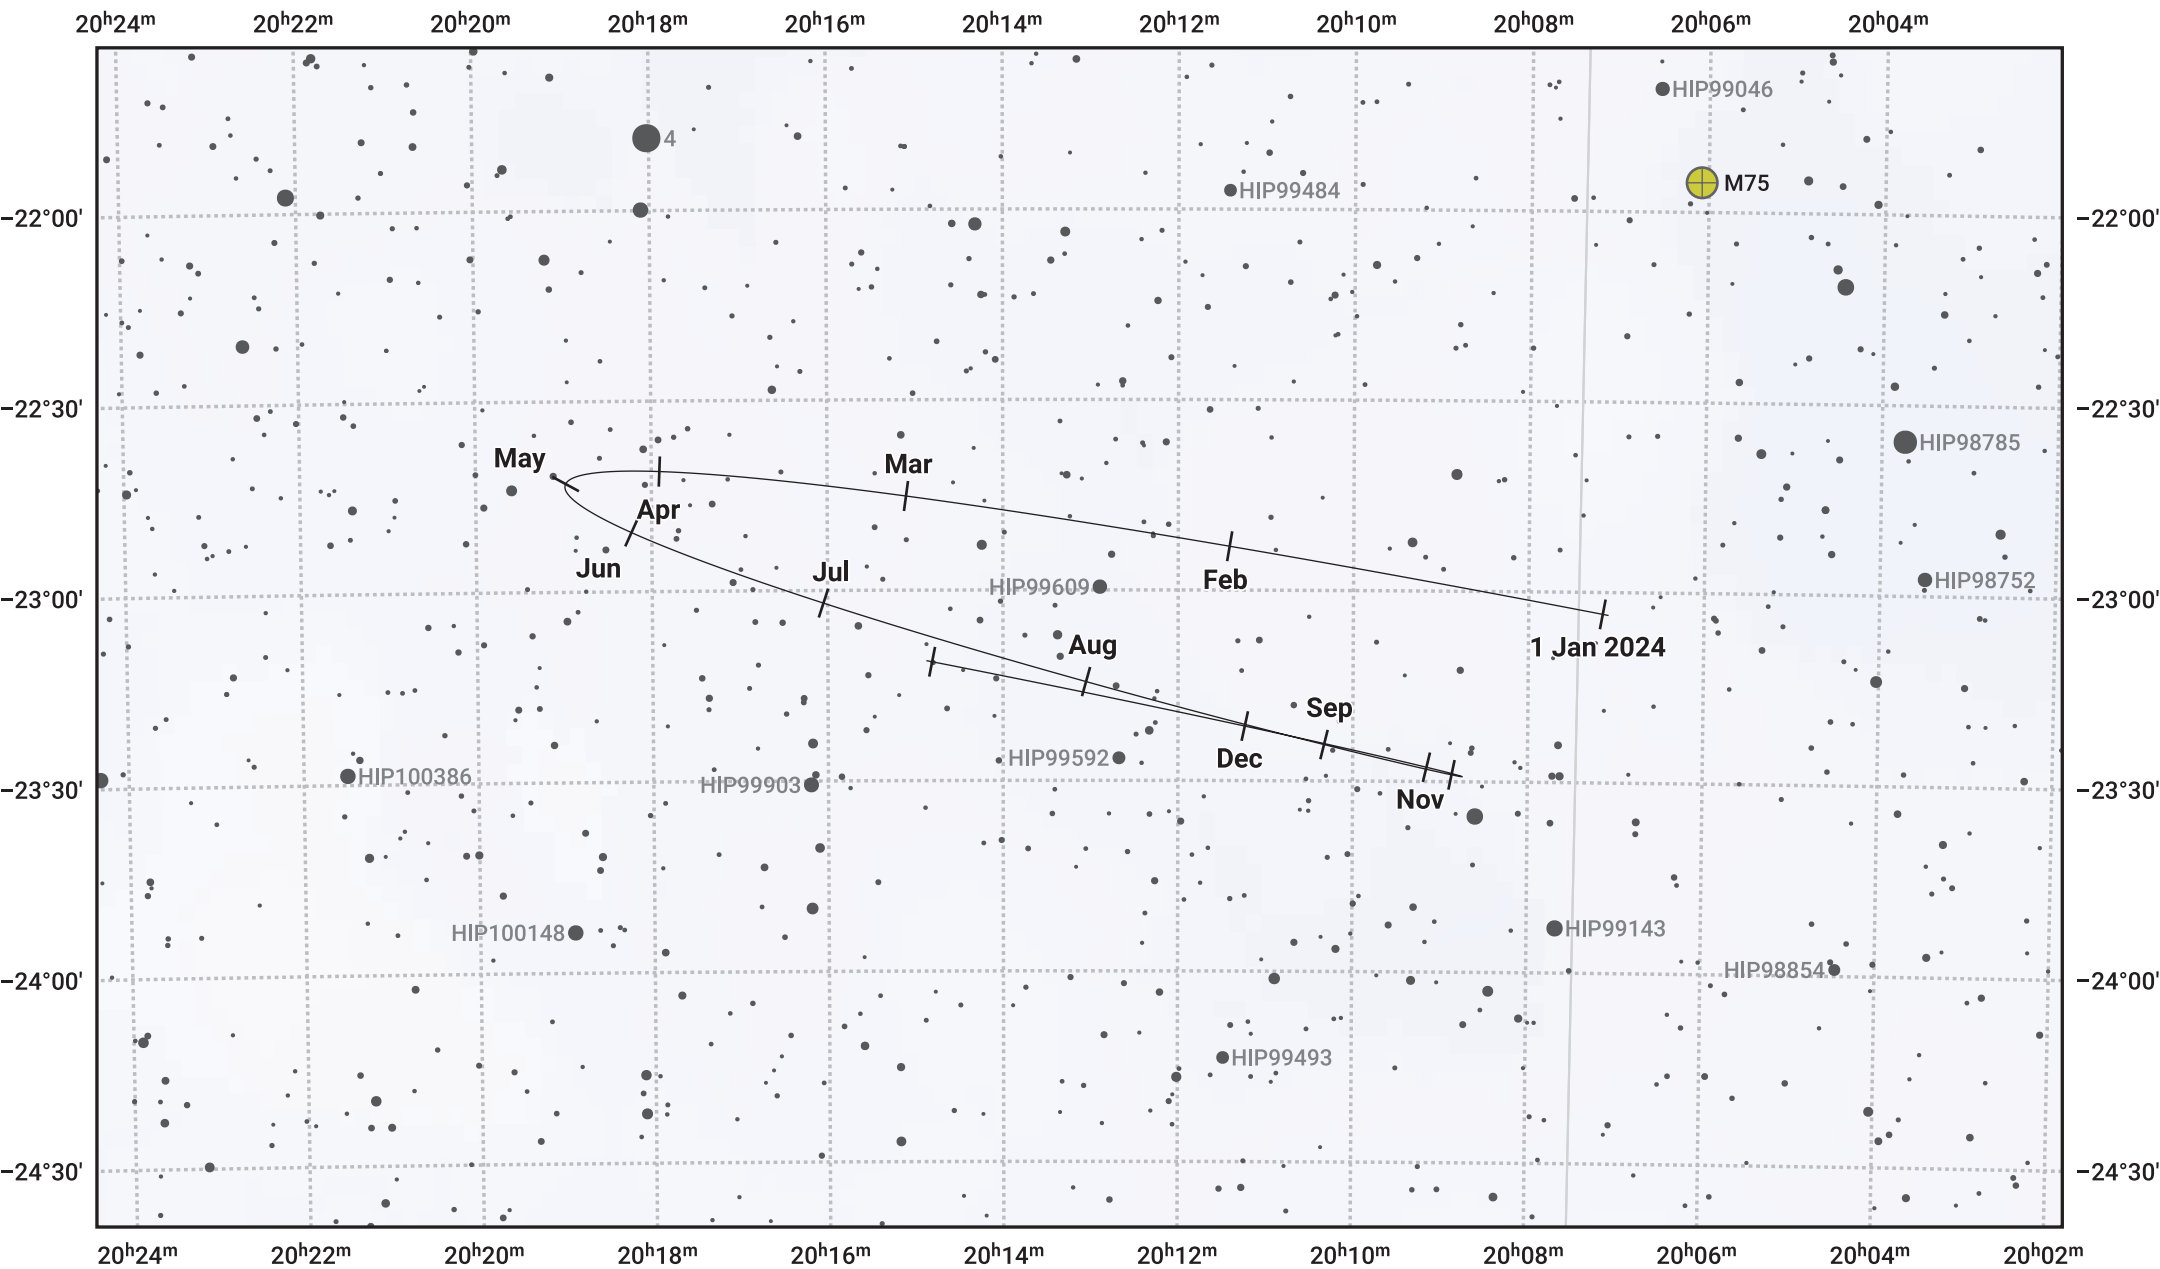

The path of Pluto in 2024

© Dominic Ford 2011–2024. Date markers placed at midnight UTC. Downloaded from <https://in-the-sky.org>

Magnitude scale: · 12.0 · 11.0 · 10.0 · 9.0 · 8.0 · 7.0 · 6.0 · 5.0

— Ecliptic Plane

- Galaxy
- Bright nebula
- Open cluster
- ⊕ Globular cluster

Date	Mag
2024 Jan 1	15.1
2024 Apr 1	15.2
2024 Jul 1	15.1
2024 Oct 1	15.2
2025 Jan 1	15.2