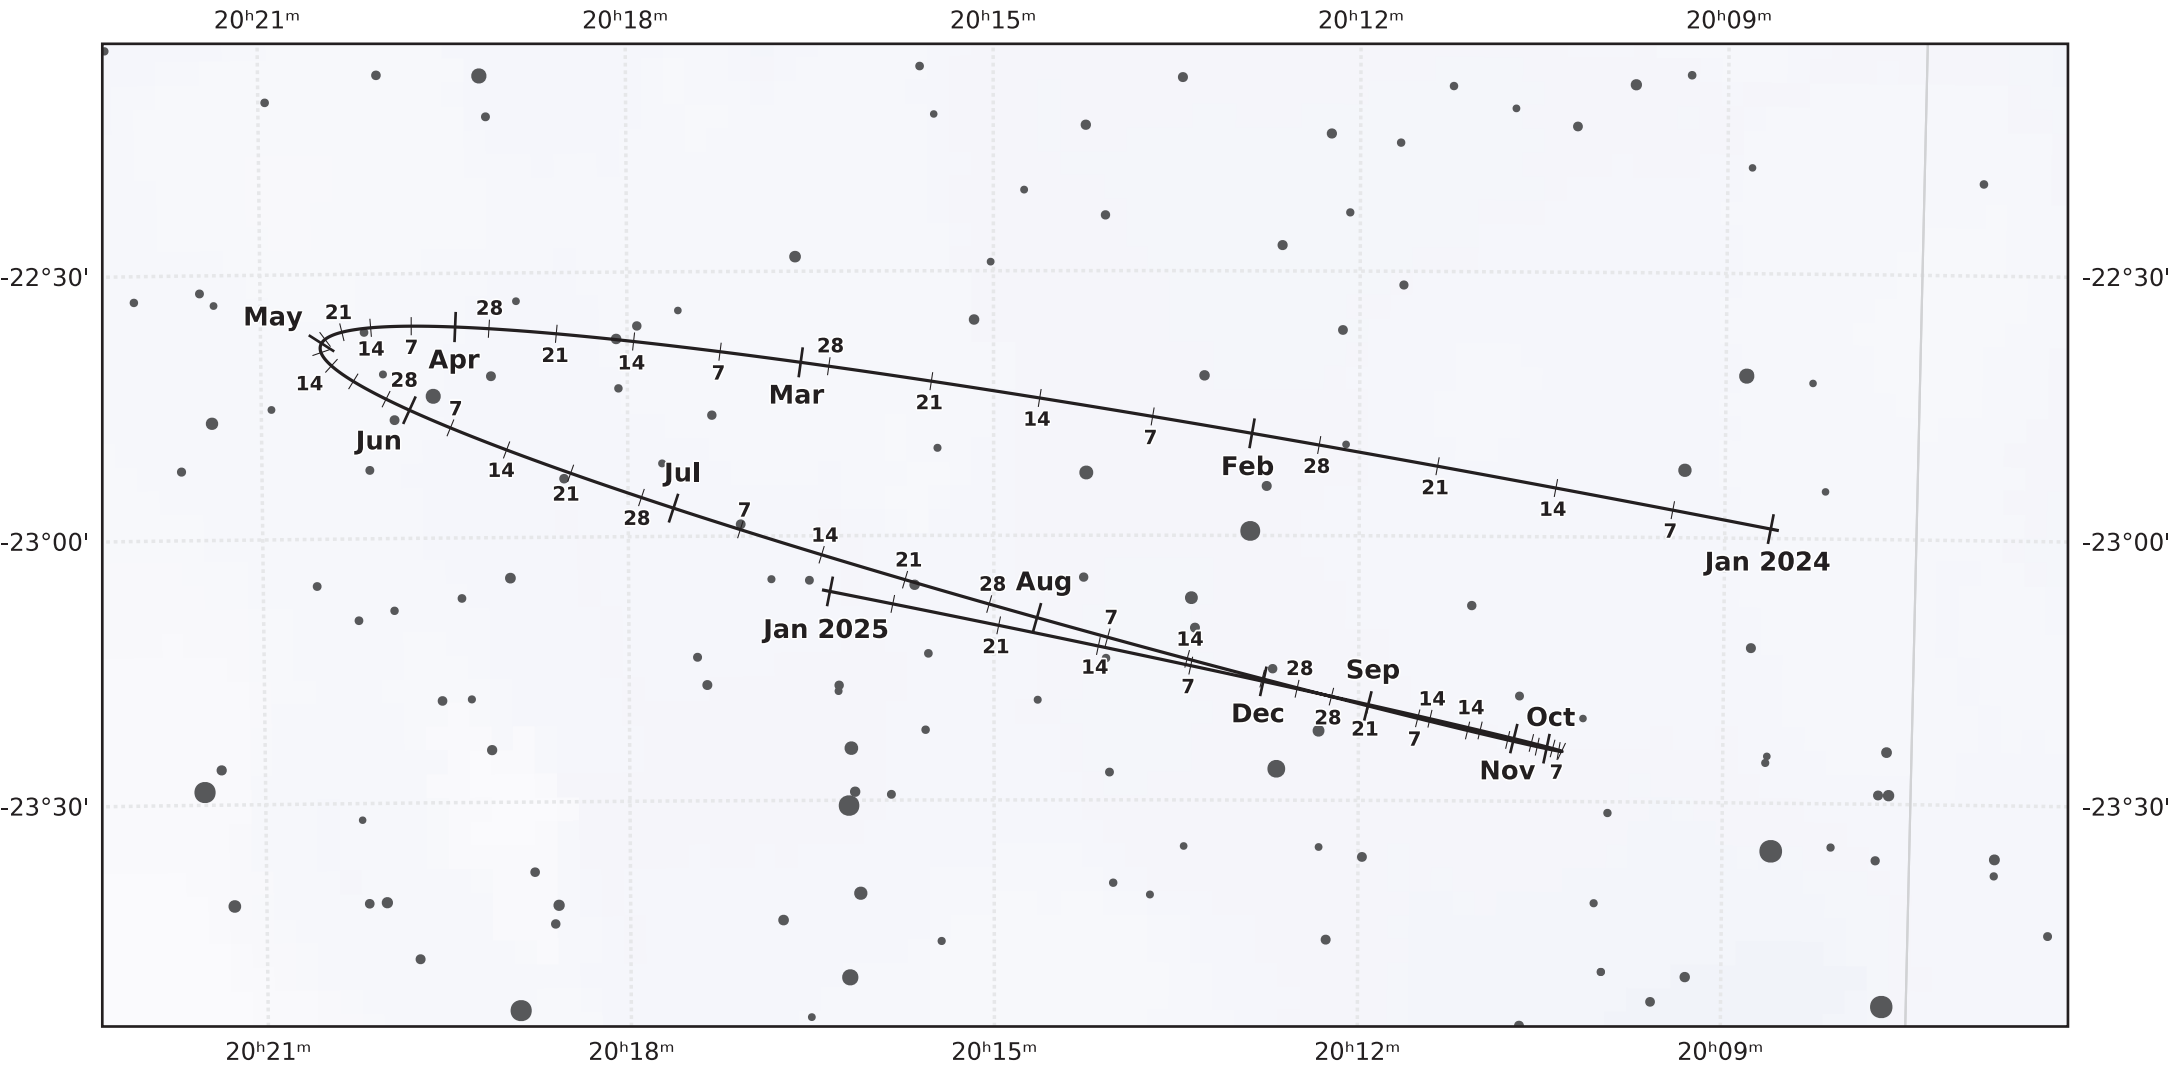

The path of Pluto in 2024

© Dominic Ford 2011-2021. Downloaded from <https://in-the-sky.org>

Magnitude scale: •11.0 •10.5 •10.0 •9.5 •9.0 •8.5 •8.0 •7.5

— The Equator

— Ecliptic Plane

— Galactic Plane