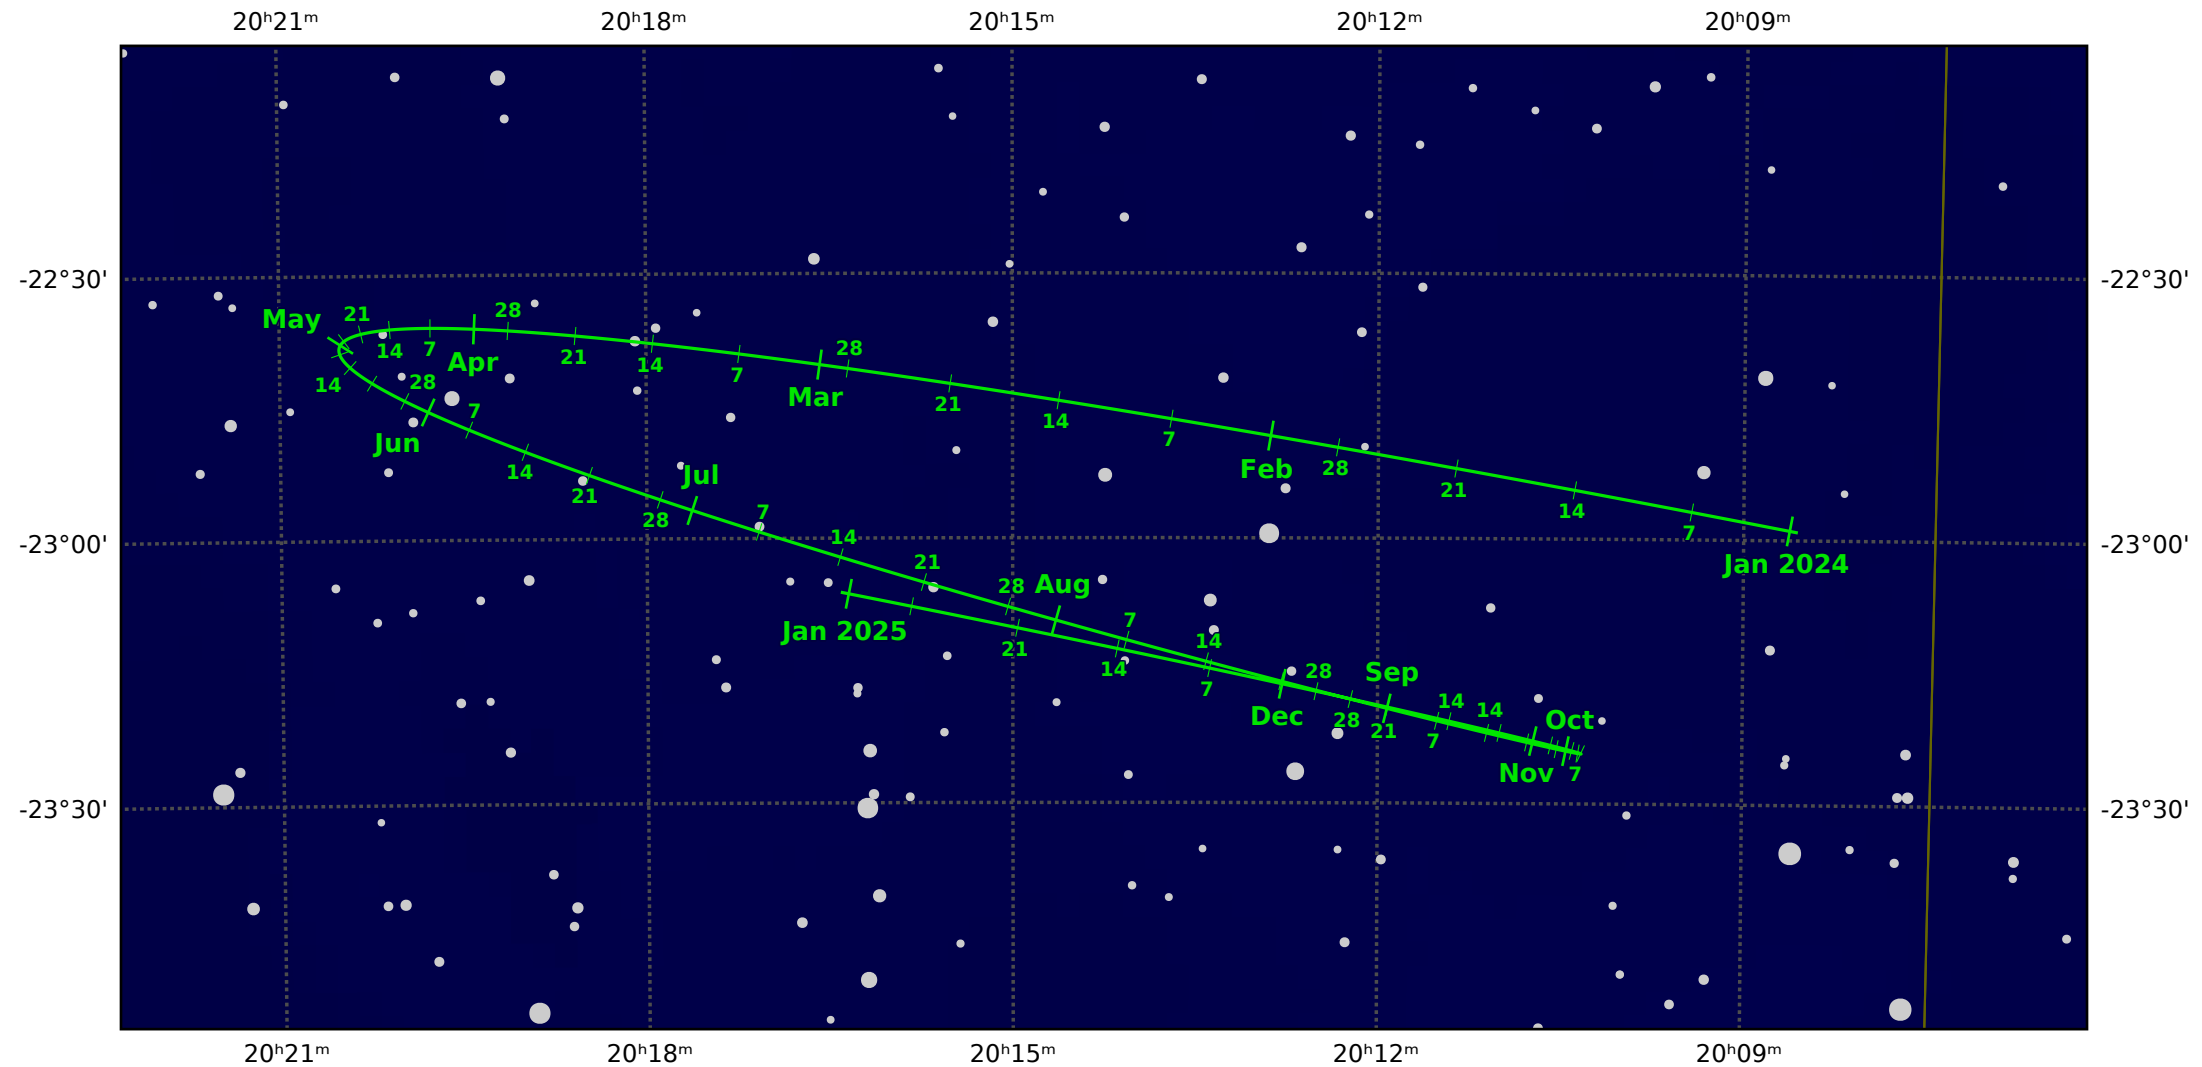

# The path of Pluto in 2024

© Dominic Ford 2011-2021. Downloaded from <https://in-the-sky.org>

Magnitude scale: ● 11.0 ● 10.5 ● 10.0 ● 9.5 ● 9.0 ● 8.5 ● 8.0 ● 7.5

— Ecliptic Plane — Galactic Plane