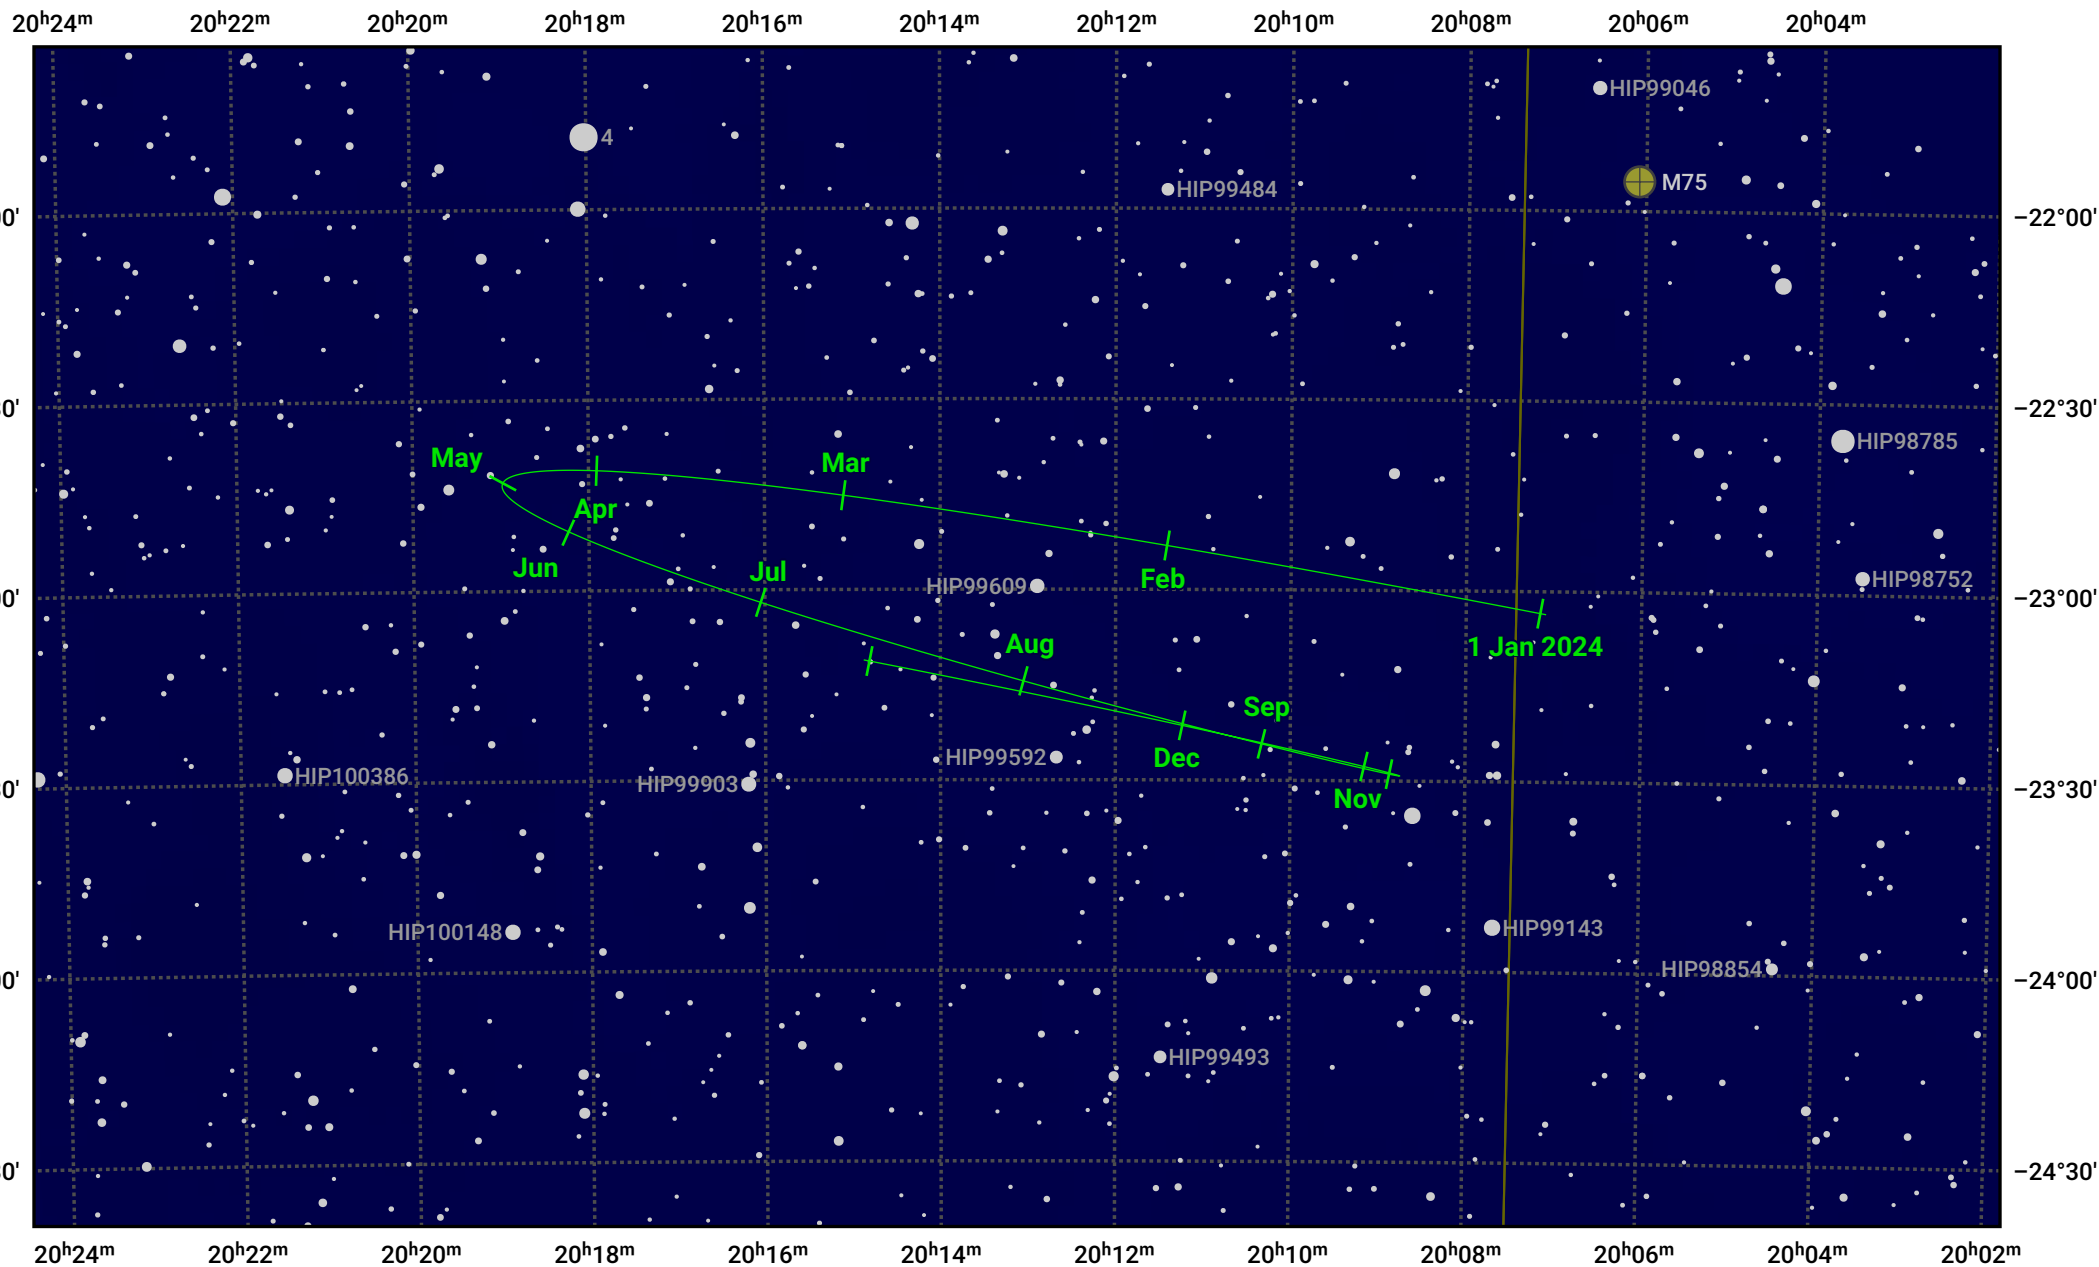

The path of Pluto in 2024

© Dominic Ford 2011–2024. Date markers placed at midnight UTC. Downloaded from <https://in-the-sky.org>

Magnitude scale: · 12.0 · 11.0 · 10.0 · 9.0 · 8.0 · 7.0 · 6.0 · 5.0

— Ecliptic Plane

● Galaxy ■ Bright nebula ● Open cluster ● Globular cluster

Date	Mag
2024 Jan 1	15.1
2024 Apr 1	15.2
2024 Jul 1	15.1
2024 Oct 1	15.2
2025 Jan 1	15.2