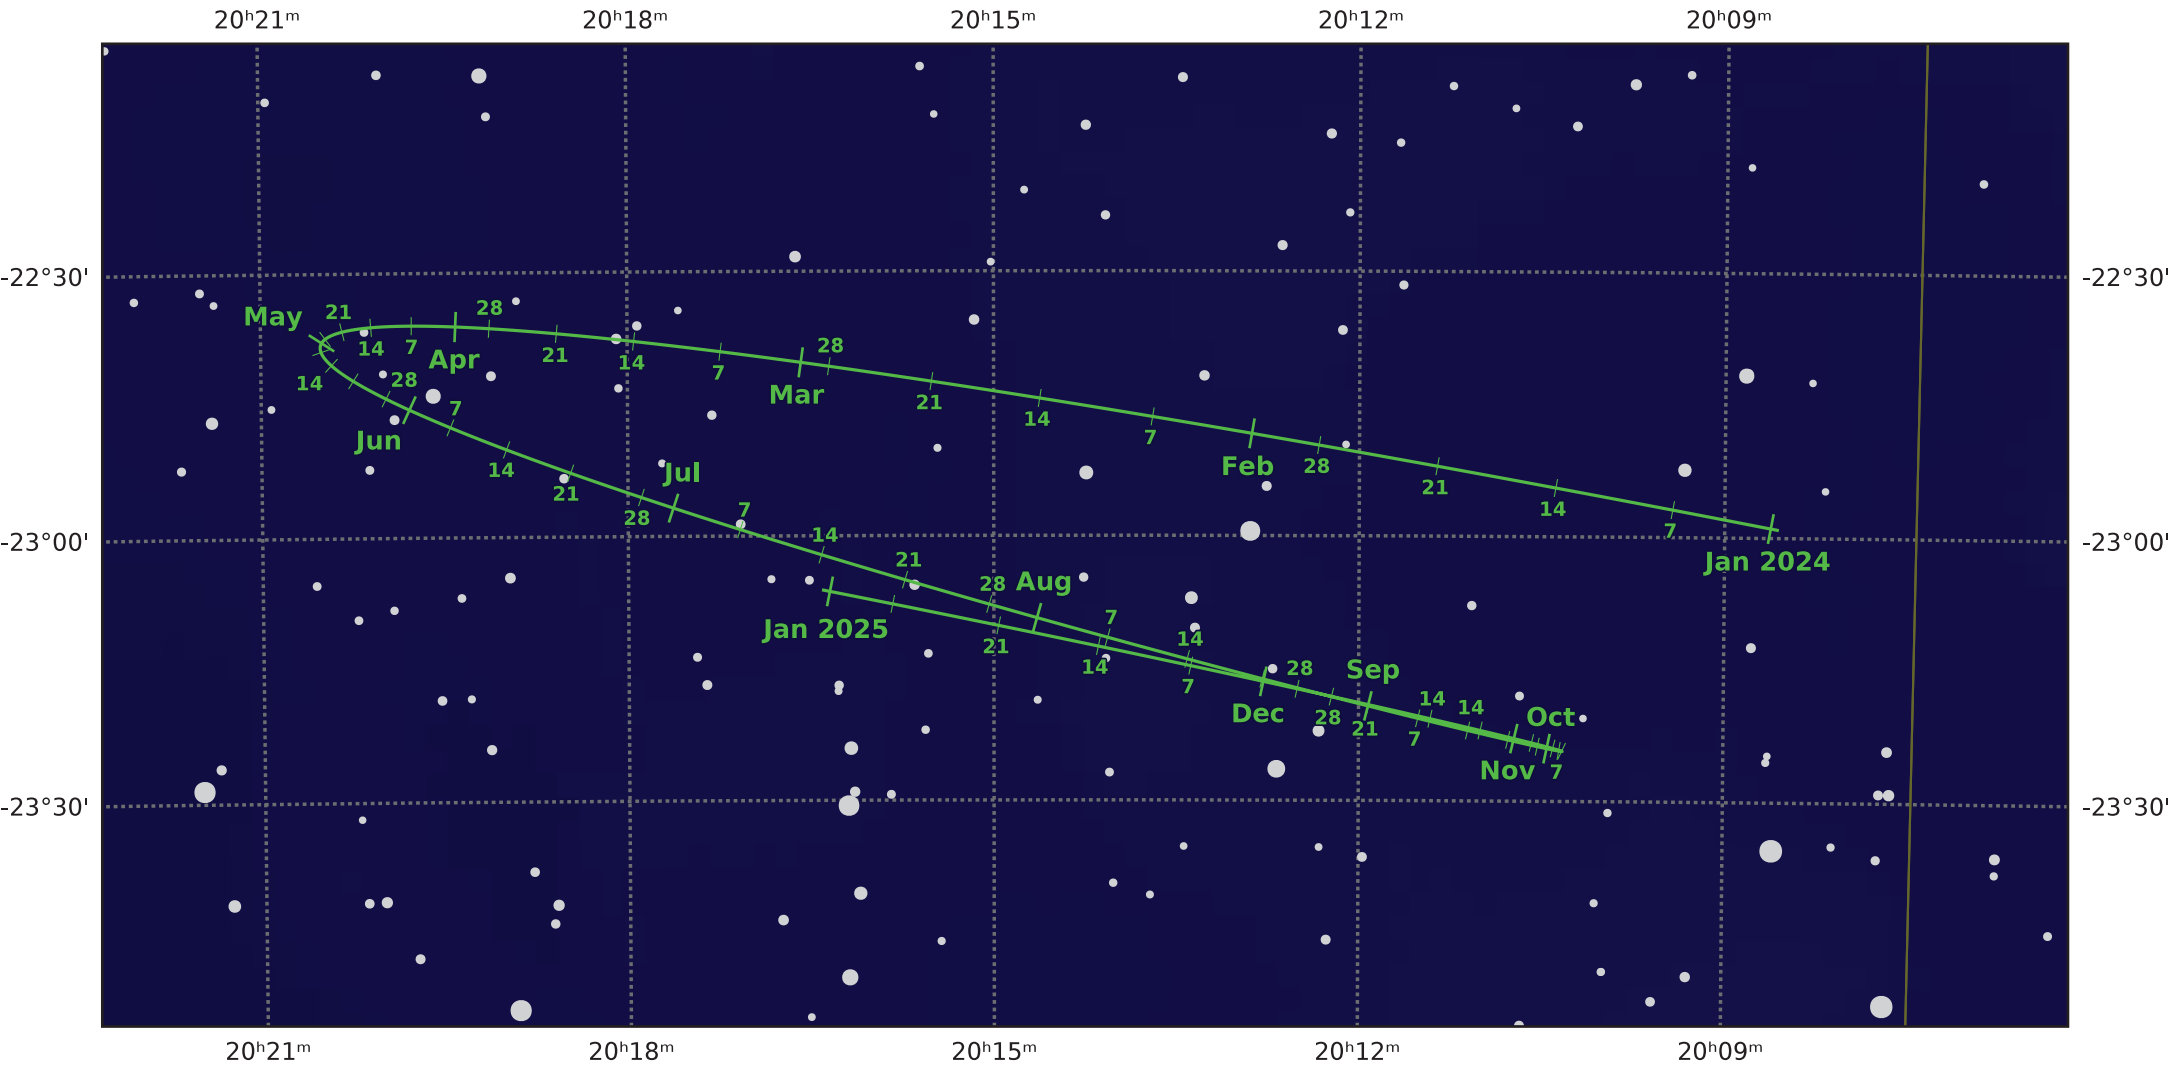

# The path of Pluto in 2024

© Dominic Ford 2011-2021. Downloaded from <https://in-the-sky.org>

Magnitude scale: ● 11.0 ● 10.5 ● 10.0 ● 9.5 ● 9.0 ● 8.5 ● 8.0 ● 7.5

— Ecliptic Plane

— Galactic Plane