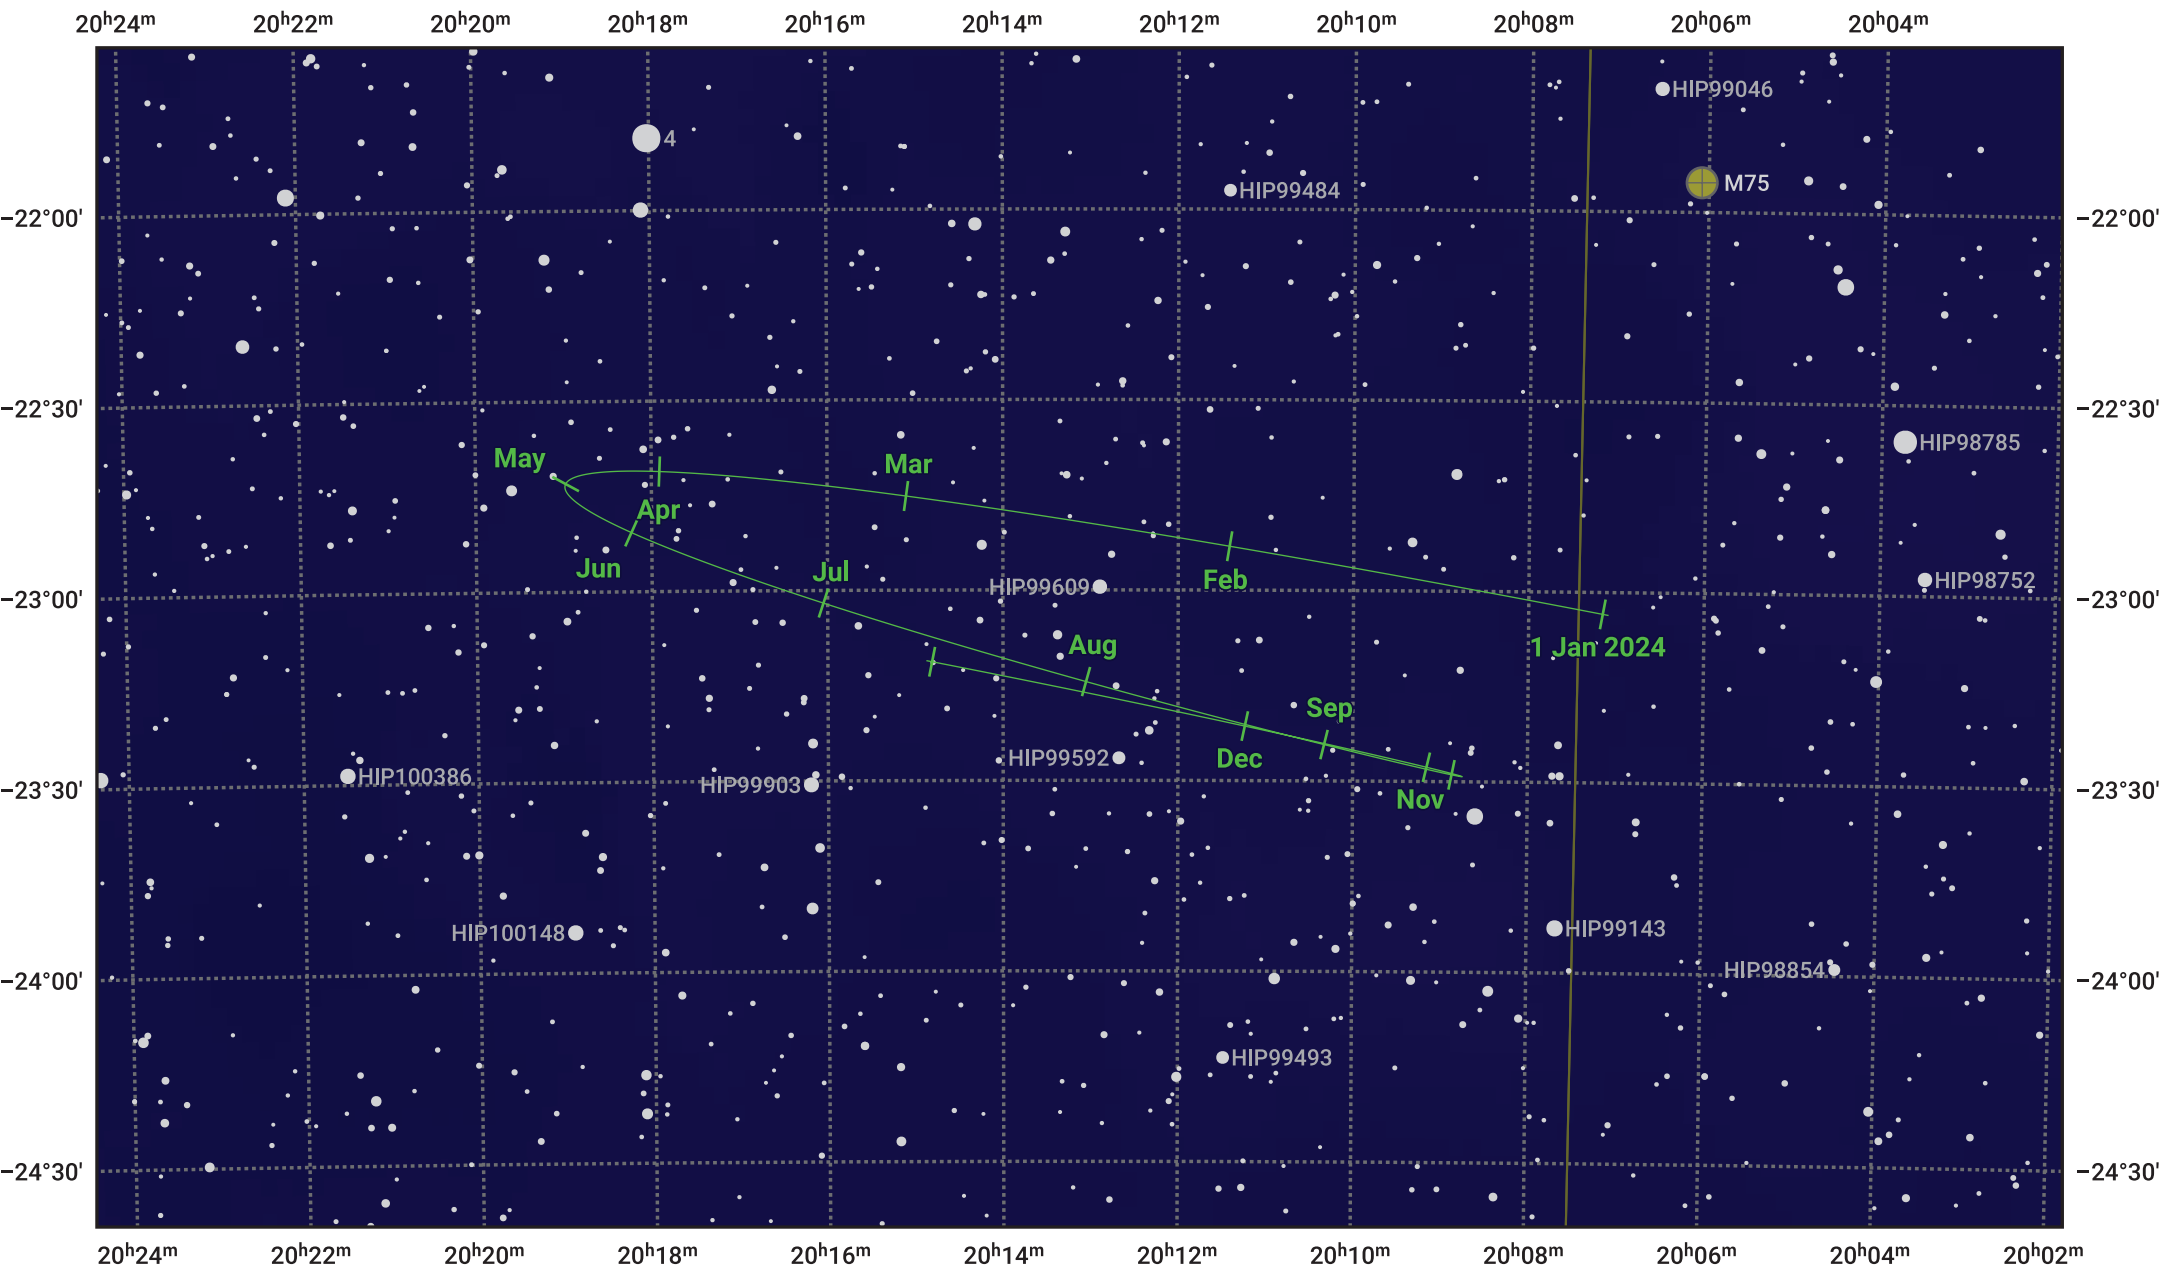

The path of Pluto in 2024

© Dominic Ford 2011–2024. Date markers placed at midnight UTC. Downloaded from <https://in-the-sky.org>

Magnitude scale: · 12.0 · 11.0 · 10.0 · 9.0 · 8.0 · 7.0 · 6.0 · 5.0

— Ecliptic Plane

- Galaxy
- Bright nebula
- Open cluster
- ⊕ Globular cluster

Date	Mag
2024 Jan 1	15.1
2024 Apr 1	15.2
2024 Jul 1	15.1
2024 Oct 1	15.2
2025 Jan 1	15.2