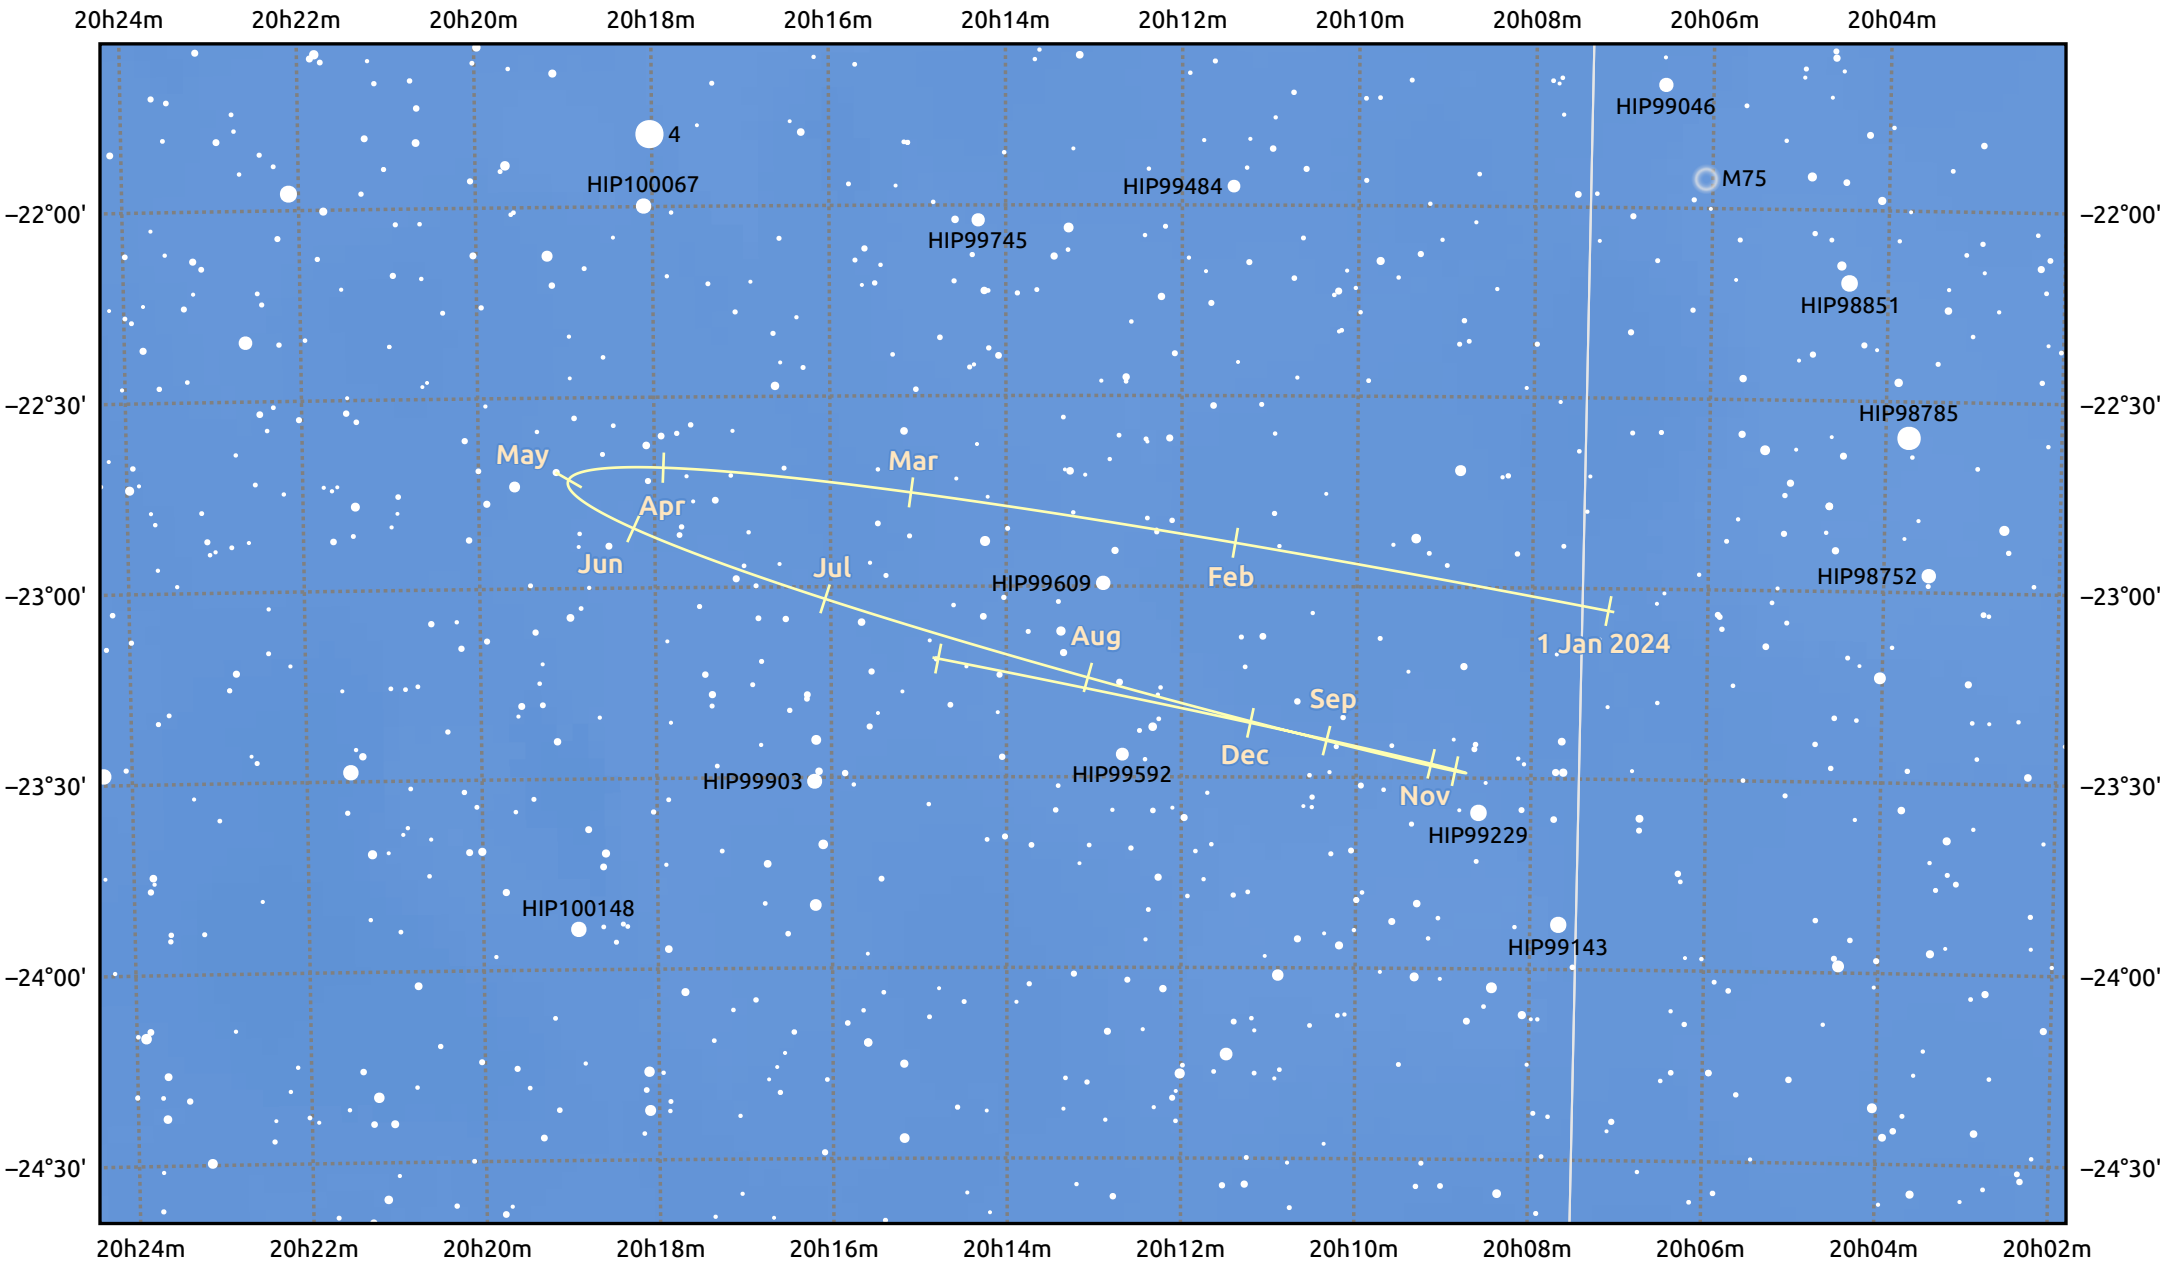

# The path of Pluto in 2024

© Dominic Ford 2011–2025. Date markers placed at midnight UTC. Downloaded from <https://in-the-sky.org>

Magnitude scale: ·12.0 ·11.0 ·10.0 ·9.0 ●8.0 ●7.0 ●6.0 ●5.0

— Ecliptic Plane

- ◆ Galaxy
- Bright nebula
- Open cluster
- Globular cluster
- ◆ Planetary nebula

Date	Mag
2024 Jan 1	15.1
2024 Apr 1	15.2
2024 Jul 1	15.0
2024 Oct 1	15.1
2025 Jan 1	15.1