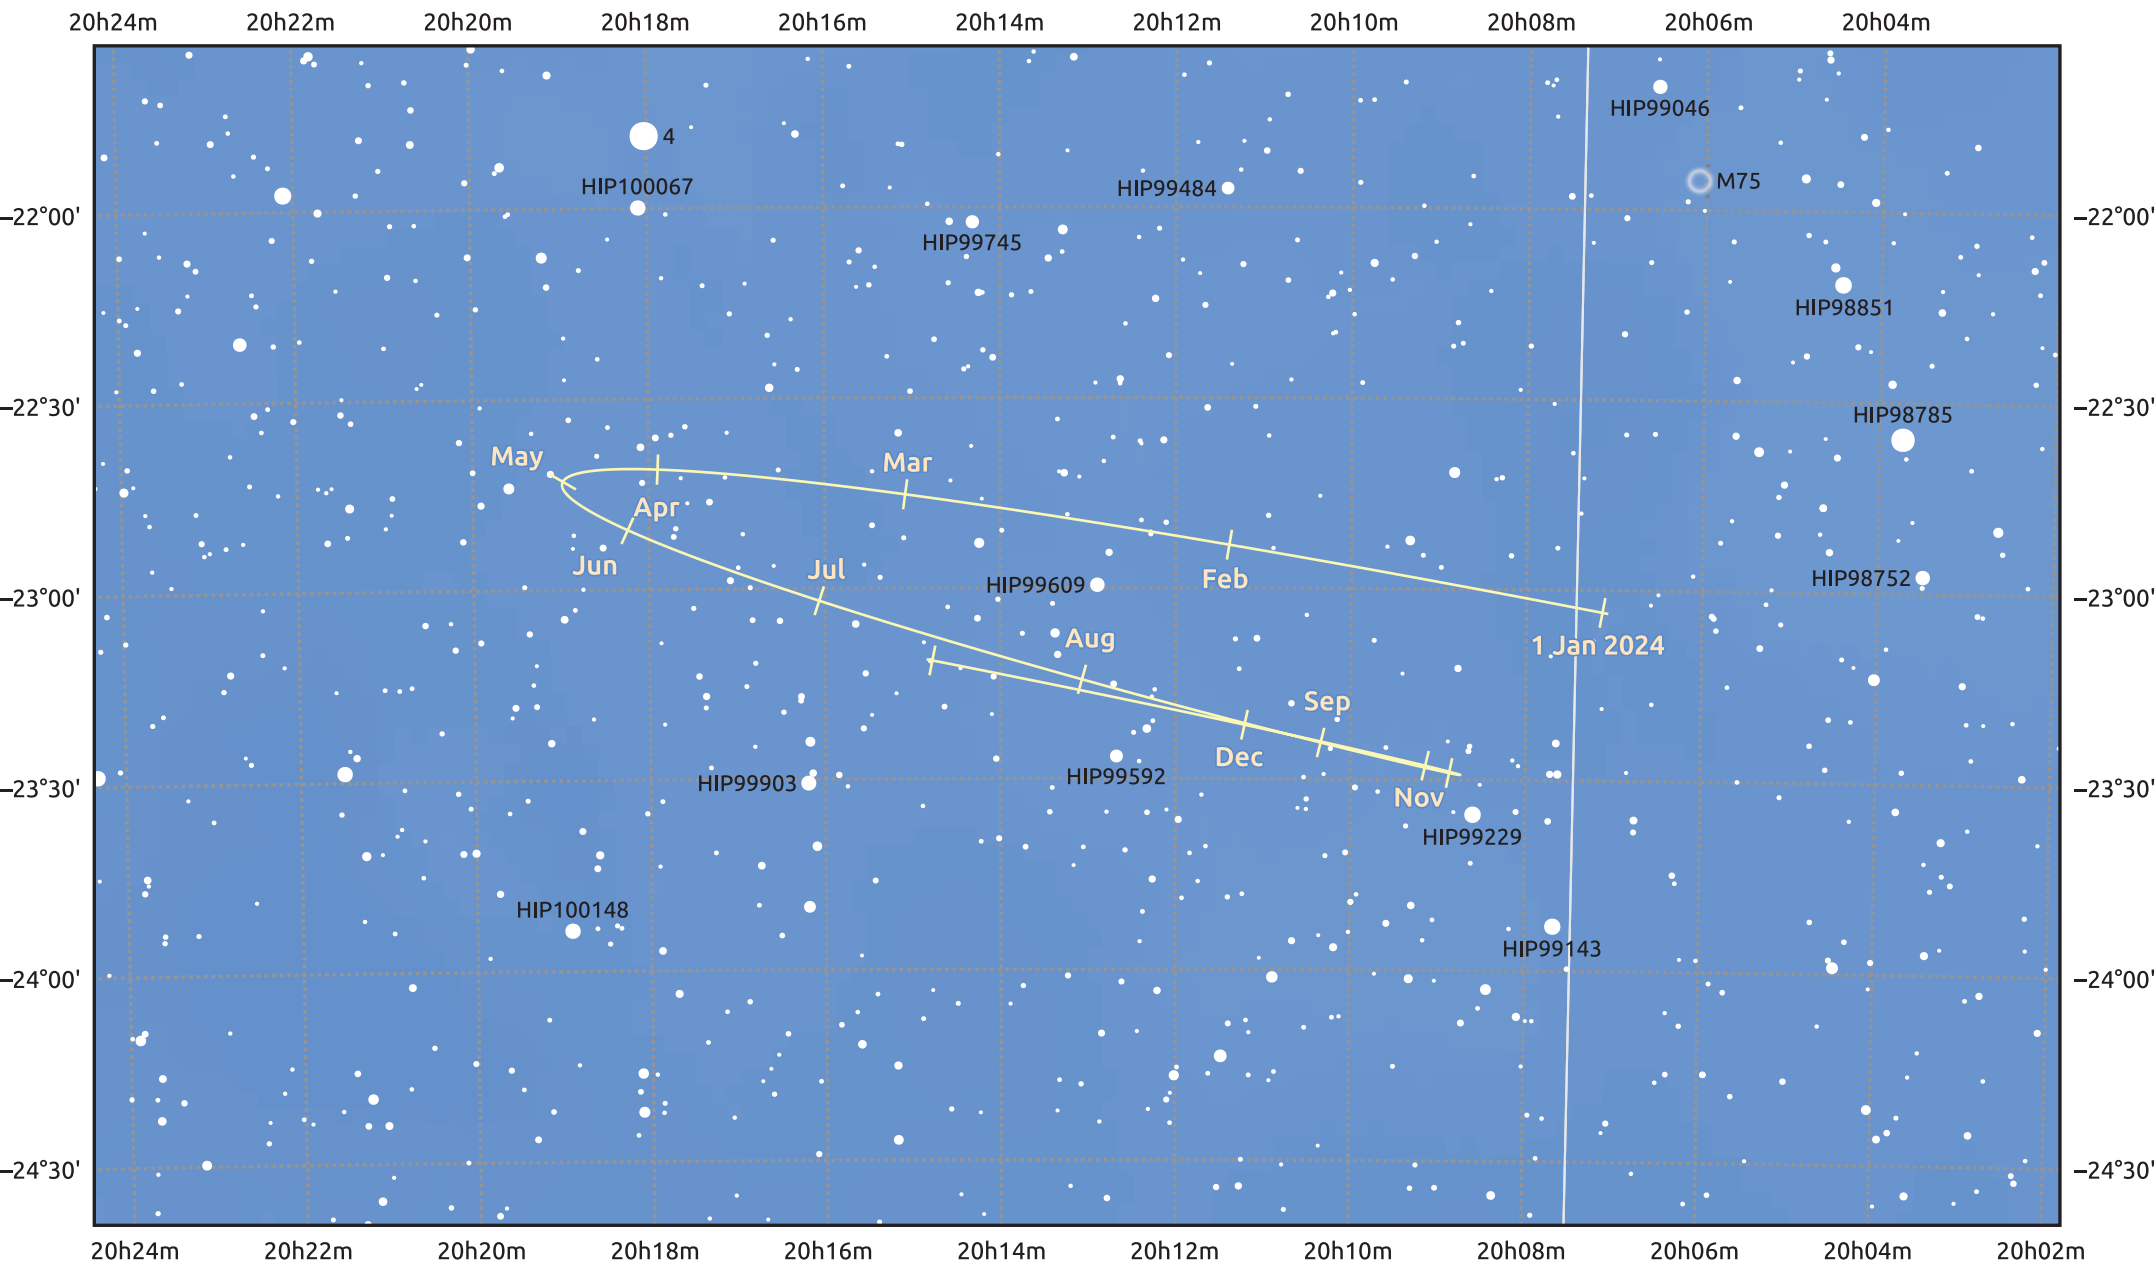

The path of Pluto in 2024

© Dominic Ford 2011–2025. Date markers placed at midnight UTC. Downloaded from <https://in-the-sky.org>

Magnitude scale: · 12.0 · 11.0 · 10.0 · 9.0 ● 8.0 ● 7.0 ● 6.0 ● 5.0

— Ecliptic Plane

Galaxy Bright nebula Open cluster Globular cluster Planetary nebula

| Date | Mag |
|------------|------|
| 2024 Jan 1 | 15.1 |
| 2024 Apr 1 | 15.2 |
| 2024 Jul 1 | 15.0 |
| 2024 Oct 1 | 15.1 |
| 2025 Jan 1 | 15.1 |