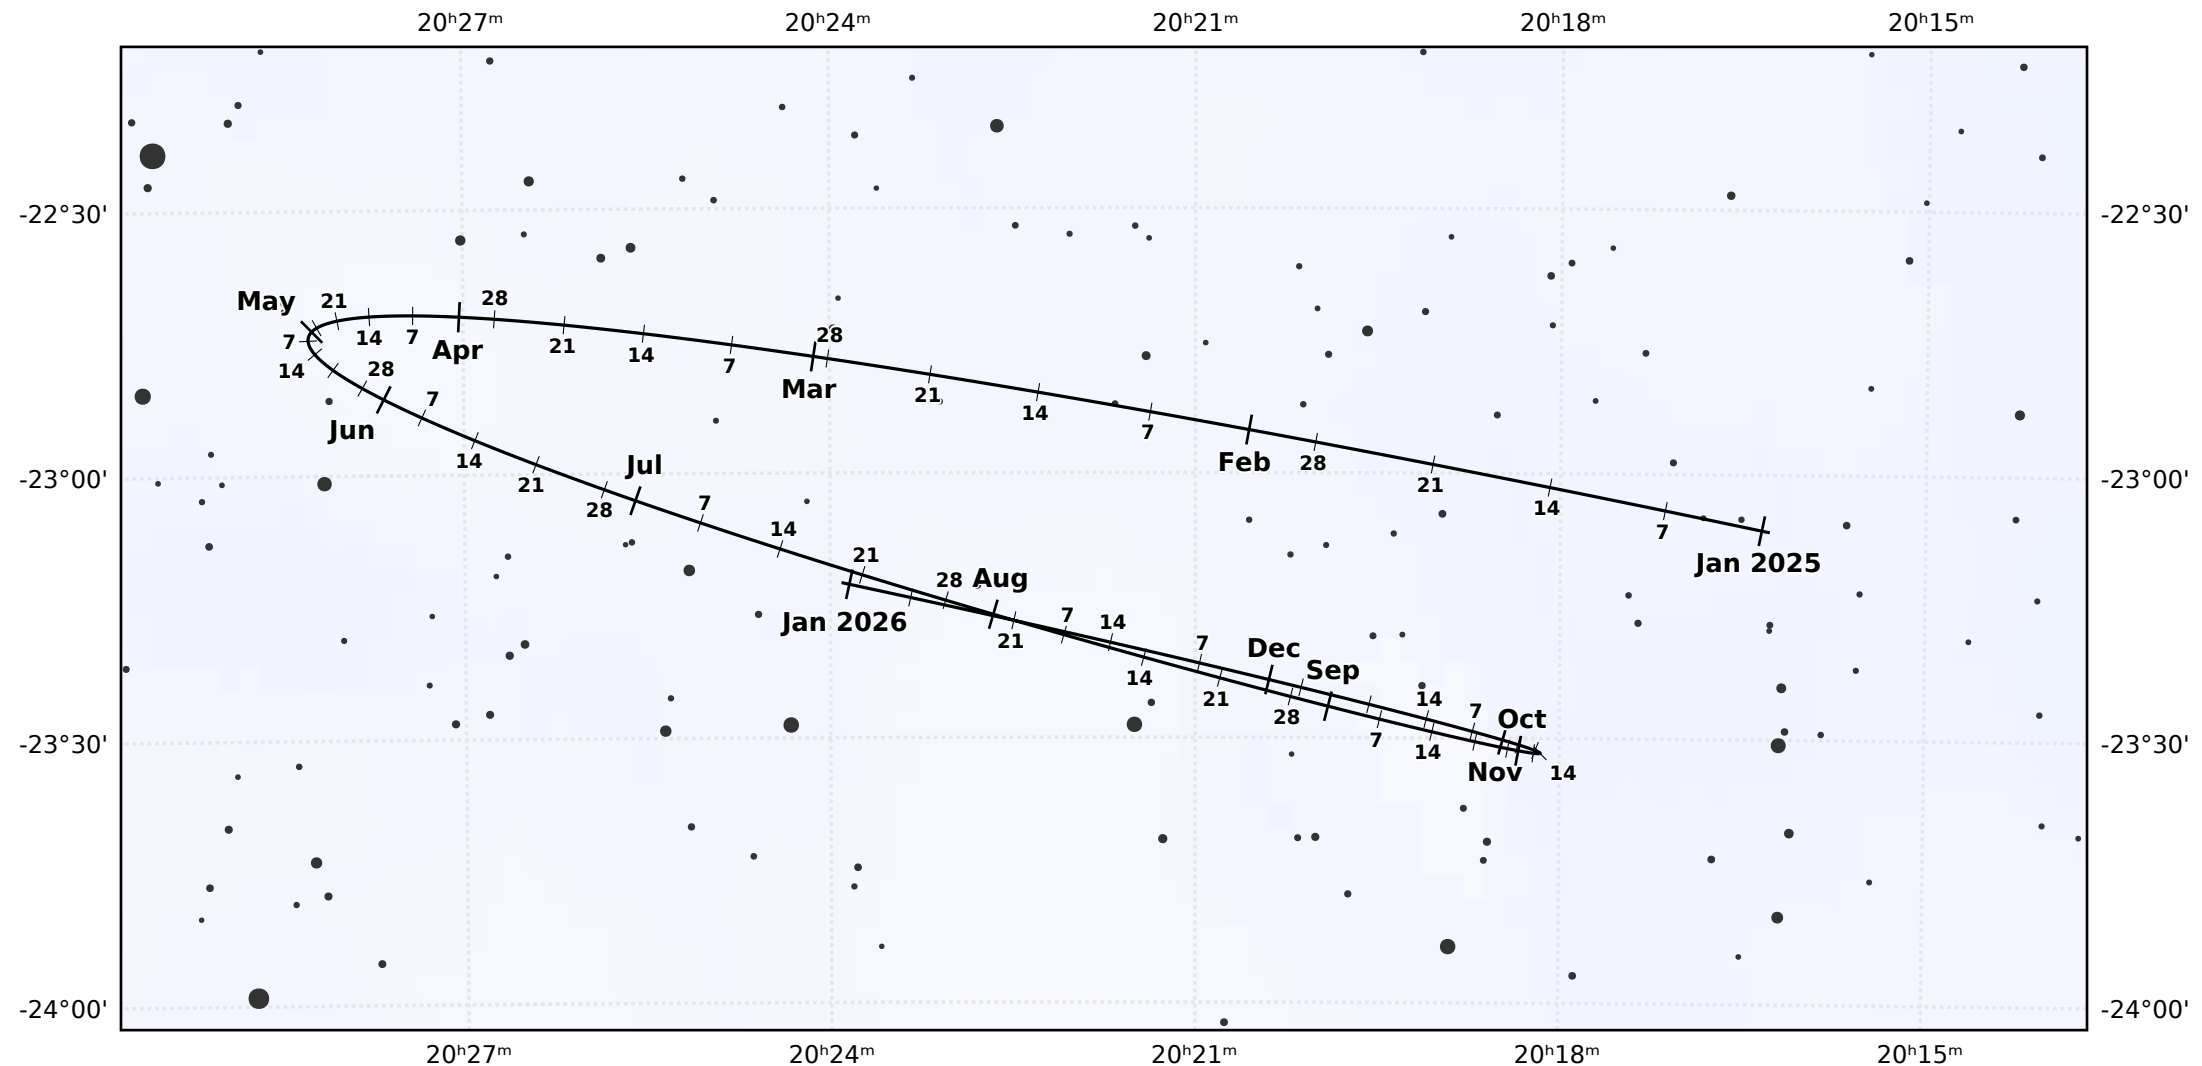

The path of Pluto in 2025

© Dominic Ford 2011-2021. Downloaded from <https://in-the-sky.org>

Magnitude scale: •11.0 •10.5 •10.0 •9.5 •9.0 •8.5 •8.0 •7.5 •7.0 ●6.5 ●6.0

— The Equator — Ecliptic Plane — Galactic Plane