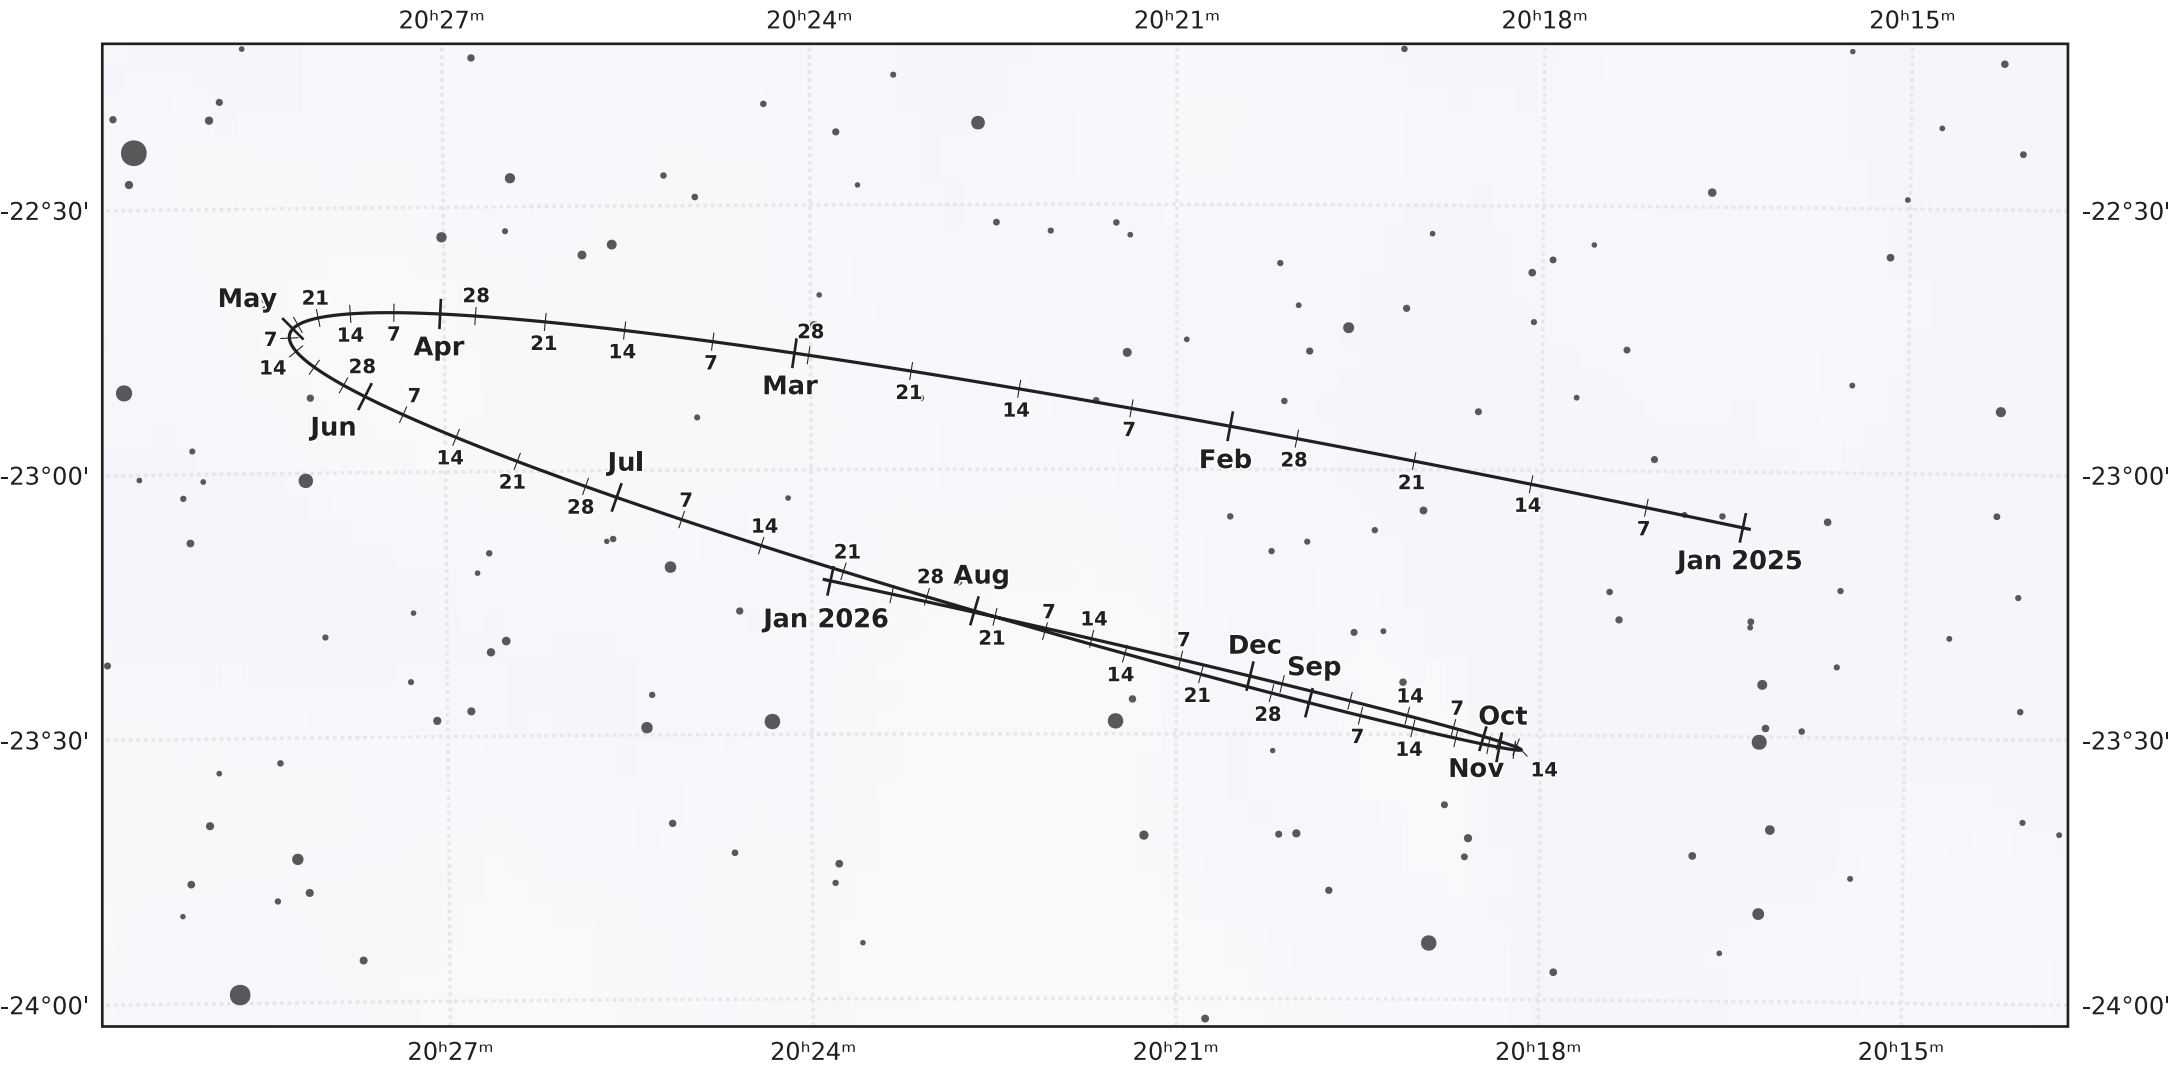

The path of Pluto in 2025

© Dominic Ford 2011-2021. Downloaded from <https://in-the-sky.org>

Magnitude scale: •11.0 •10.5 •10.0 •9.5 •9.0 •8.5 •8.0 •7.5 ●7.0 ●6.5 ●6.0

— The Equator — Ecliptic Plane — Galactic Plane