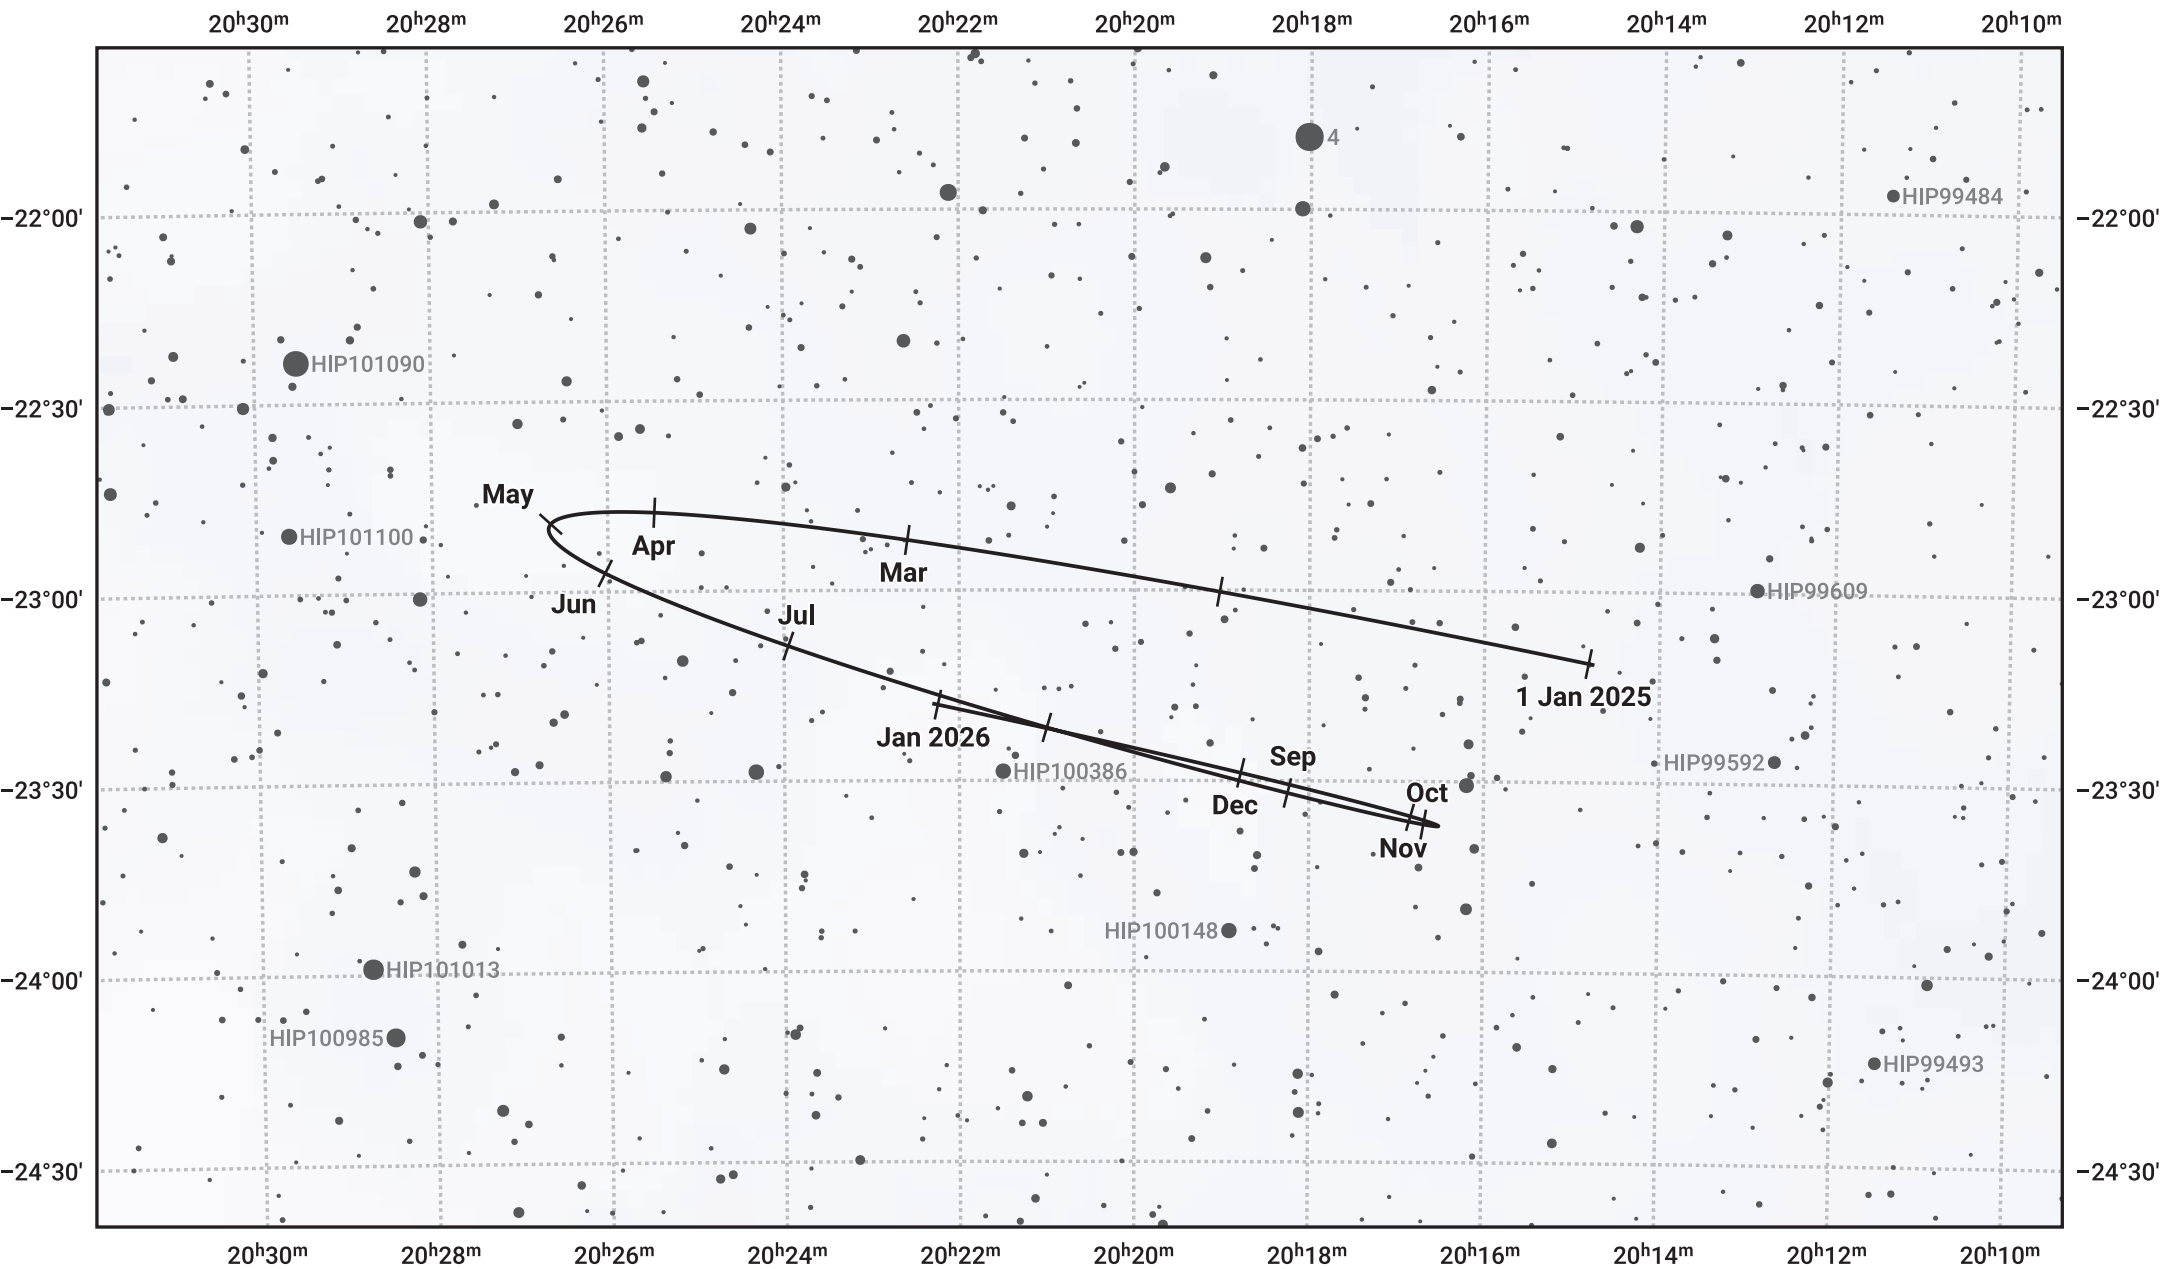

# The path of Pluto in 2025

© Dominic Ford 2011–2024. Date markers placed at midnight UTC. Downloaded from <https://in-the-sky.org>

Magnitude scale: · 12.0 · 11.0 · 10.0 · 9.0 · 8.0 · 7.0 · 6.0 · 5.0

— Ecliptic Plane

- Galaxy
- Bright nebula
- Open cluster
- ⊕ Globular cluster

Date	Mag
2025 Jan 1	15.2
2025 Apr 1	15.2
2025 Jul 1	15.1
2025 Oct 1	15.2
2026 Jan 1	15.2