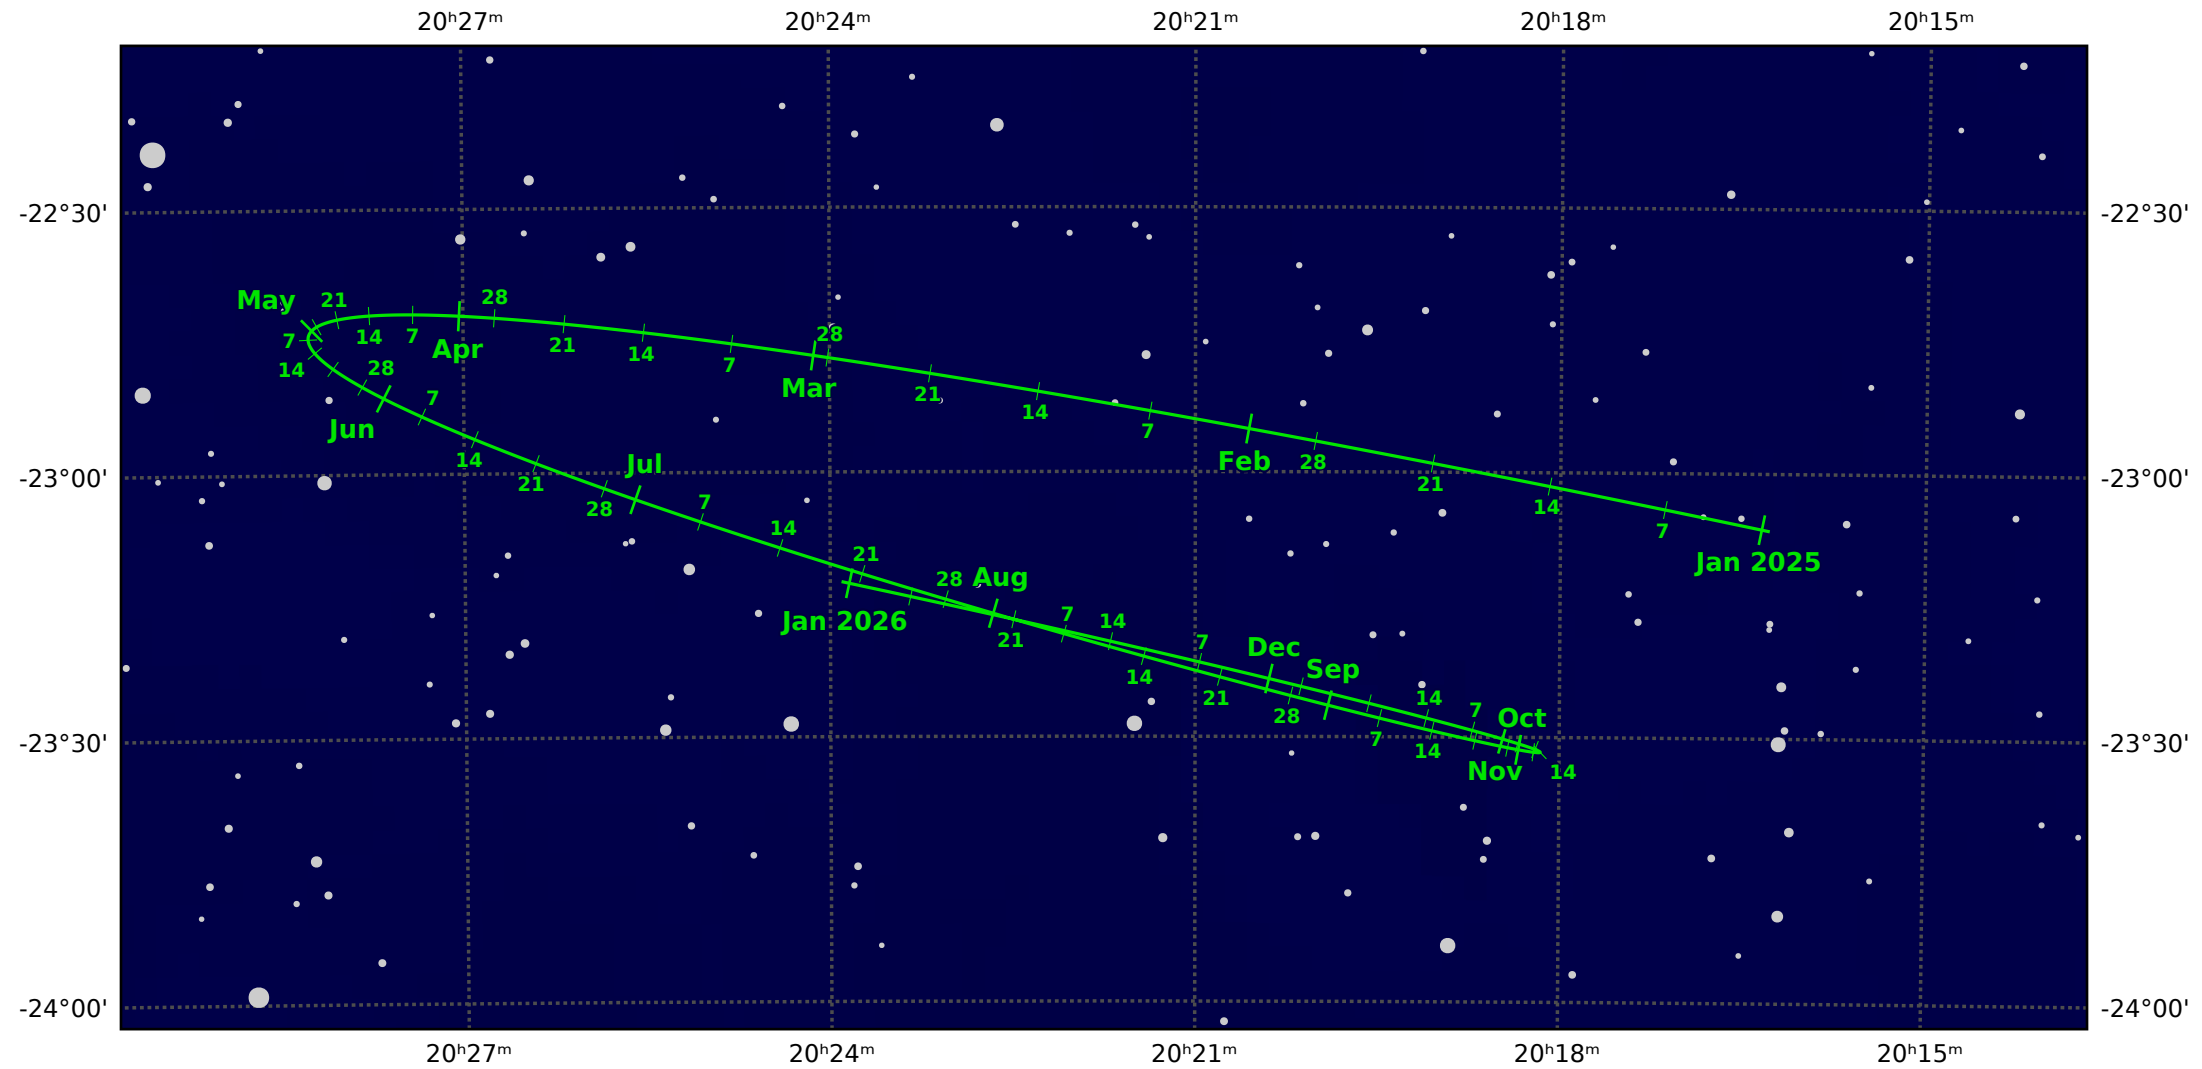

The path of Pluto in 2025

© Dominic Ford 2011-2021. Downloaded from <https://in-the-sky.org>

Magnitude scale: • 11.0 • 10.5 • 10.0 • 9.5 • 9.0 • 8.5 • 8.0 • 7.5 • 7.0 • 6.5 • 6.0

— Ecliptic Plane — Galactic Plane