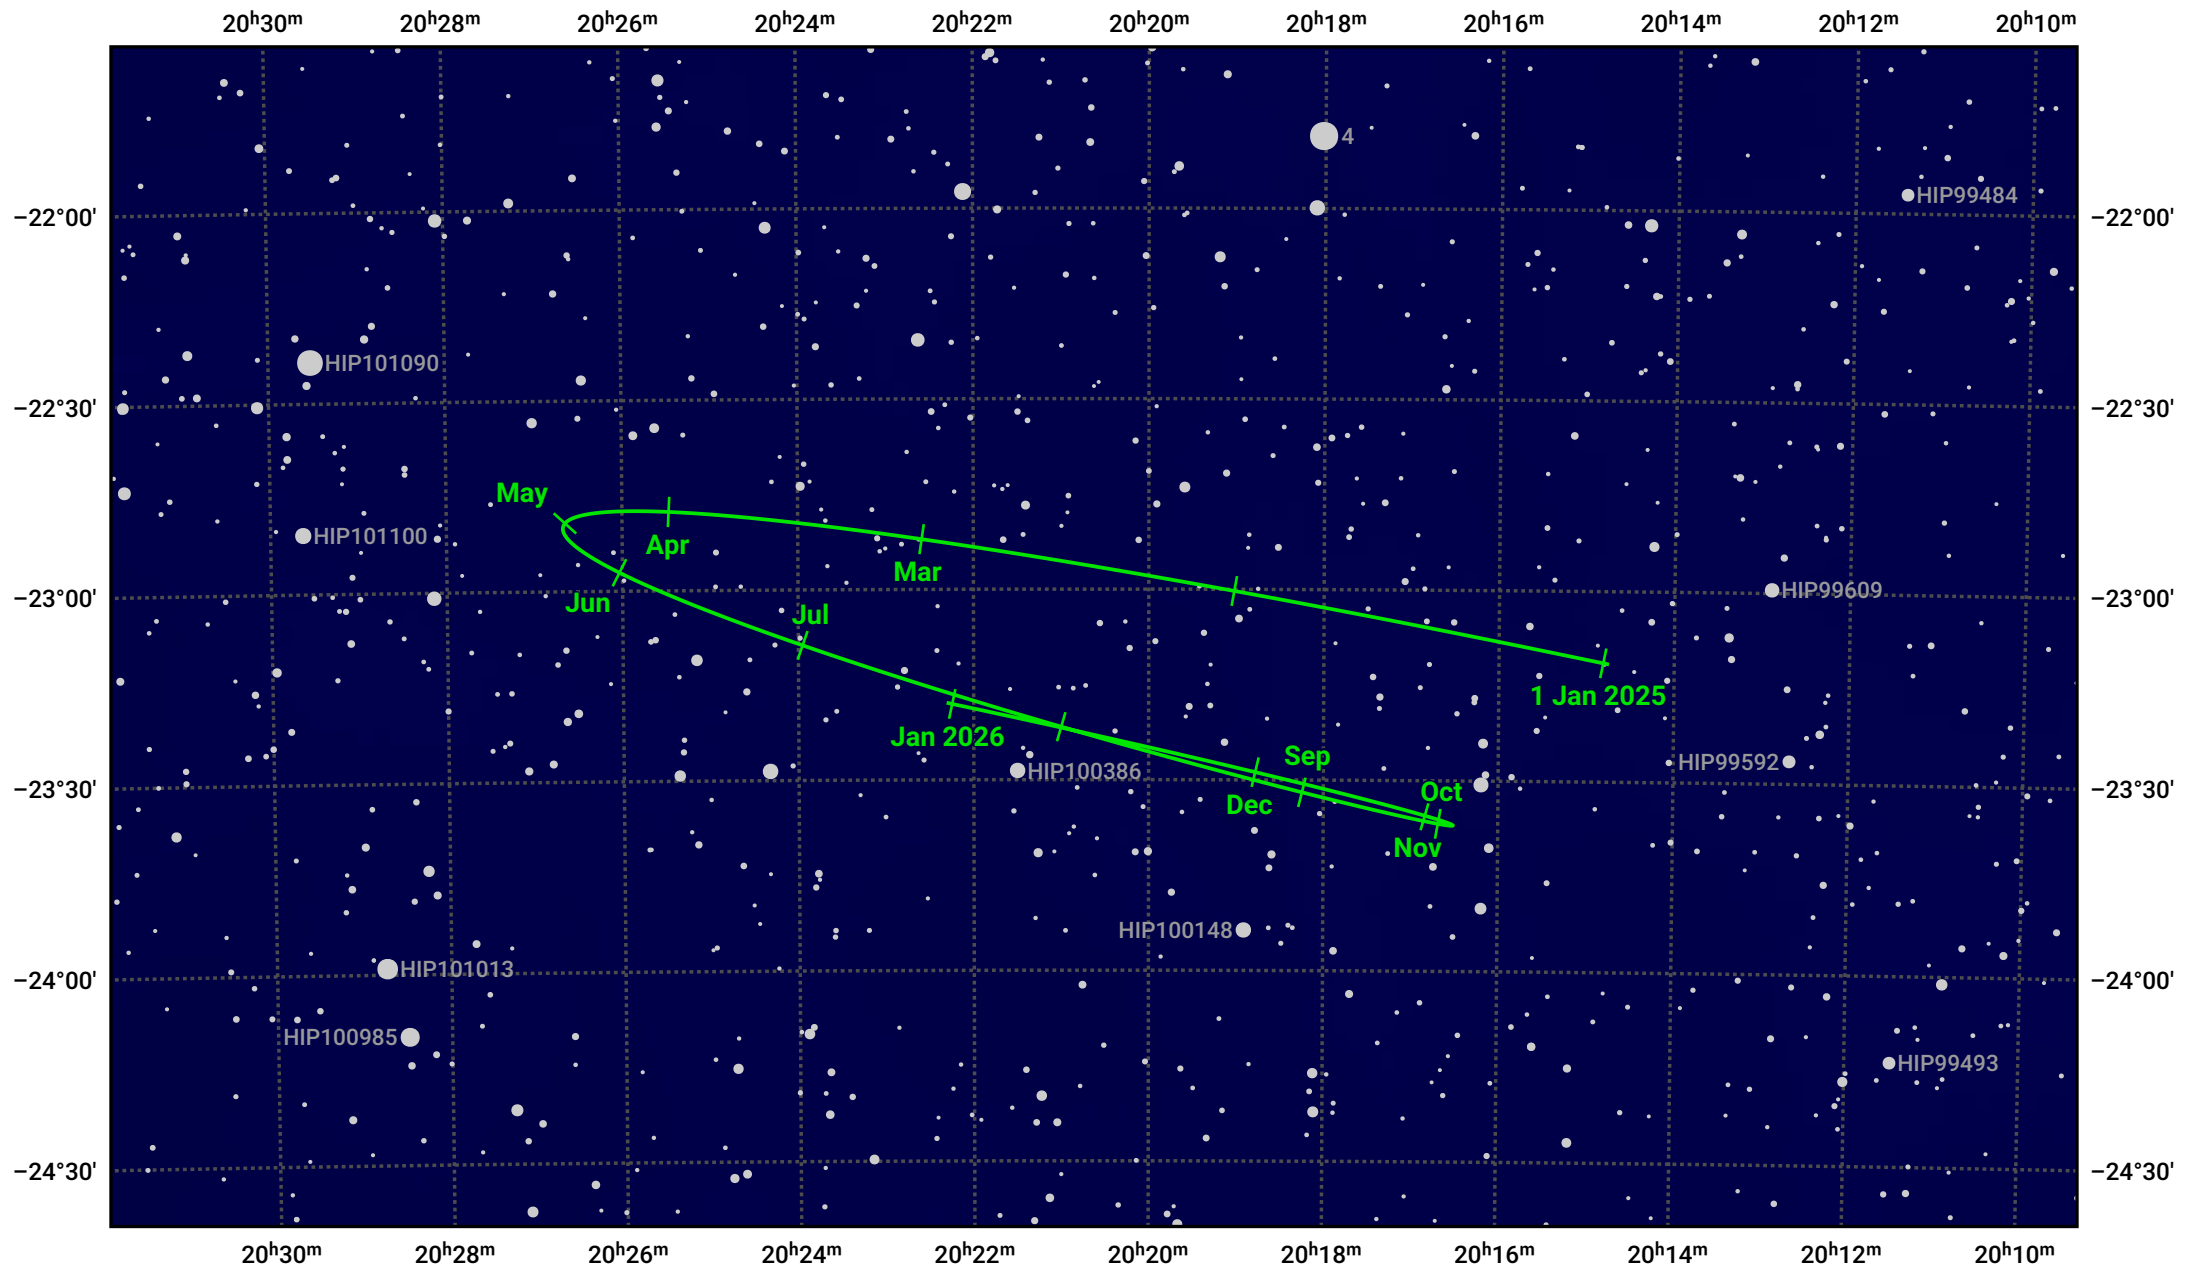

The path of Pluto in 2025

© Dominic Ford 2011–2024. Date markers placed at midnight UTC. Downloaded from <https://in-the-sky.org>

Magnitude scale: · 12.0 · 11.0 · 10.0 · 9.0 · 8.0 · 7.0 · 6.0 · 5.0

— Ecliptic Plane

● Galaxy ■ Bright nebula ● Open cluster ● Globular cluster

Date	Mag
2025 Jan 1	15.2
2025 Apr 1	15.2
2025 Jul 1	15.1
2025 Oct 1	15.2
2026 Jan 1	15.2