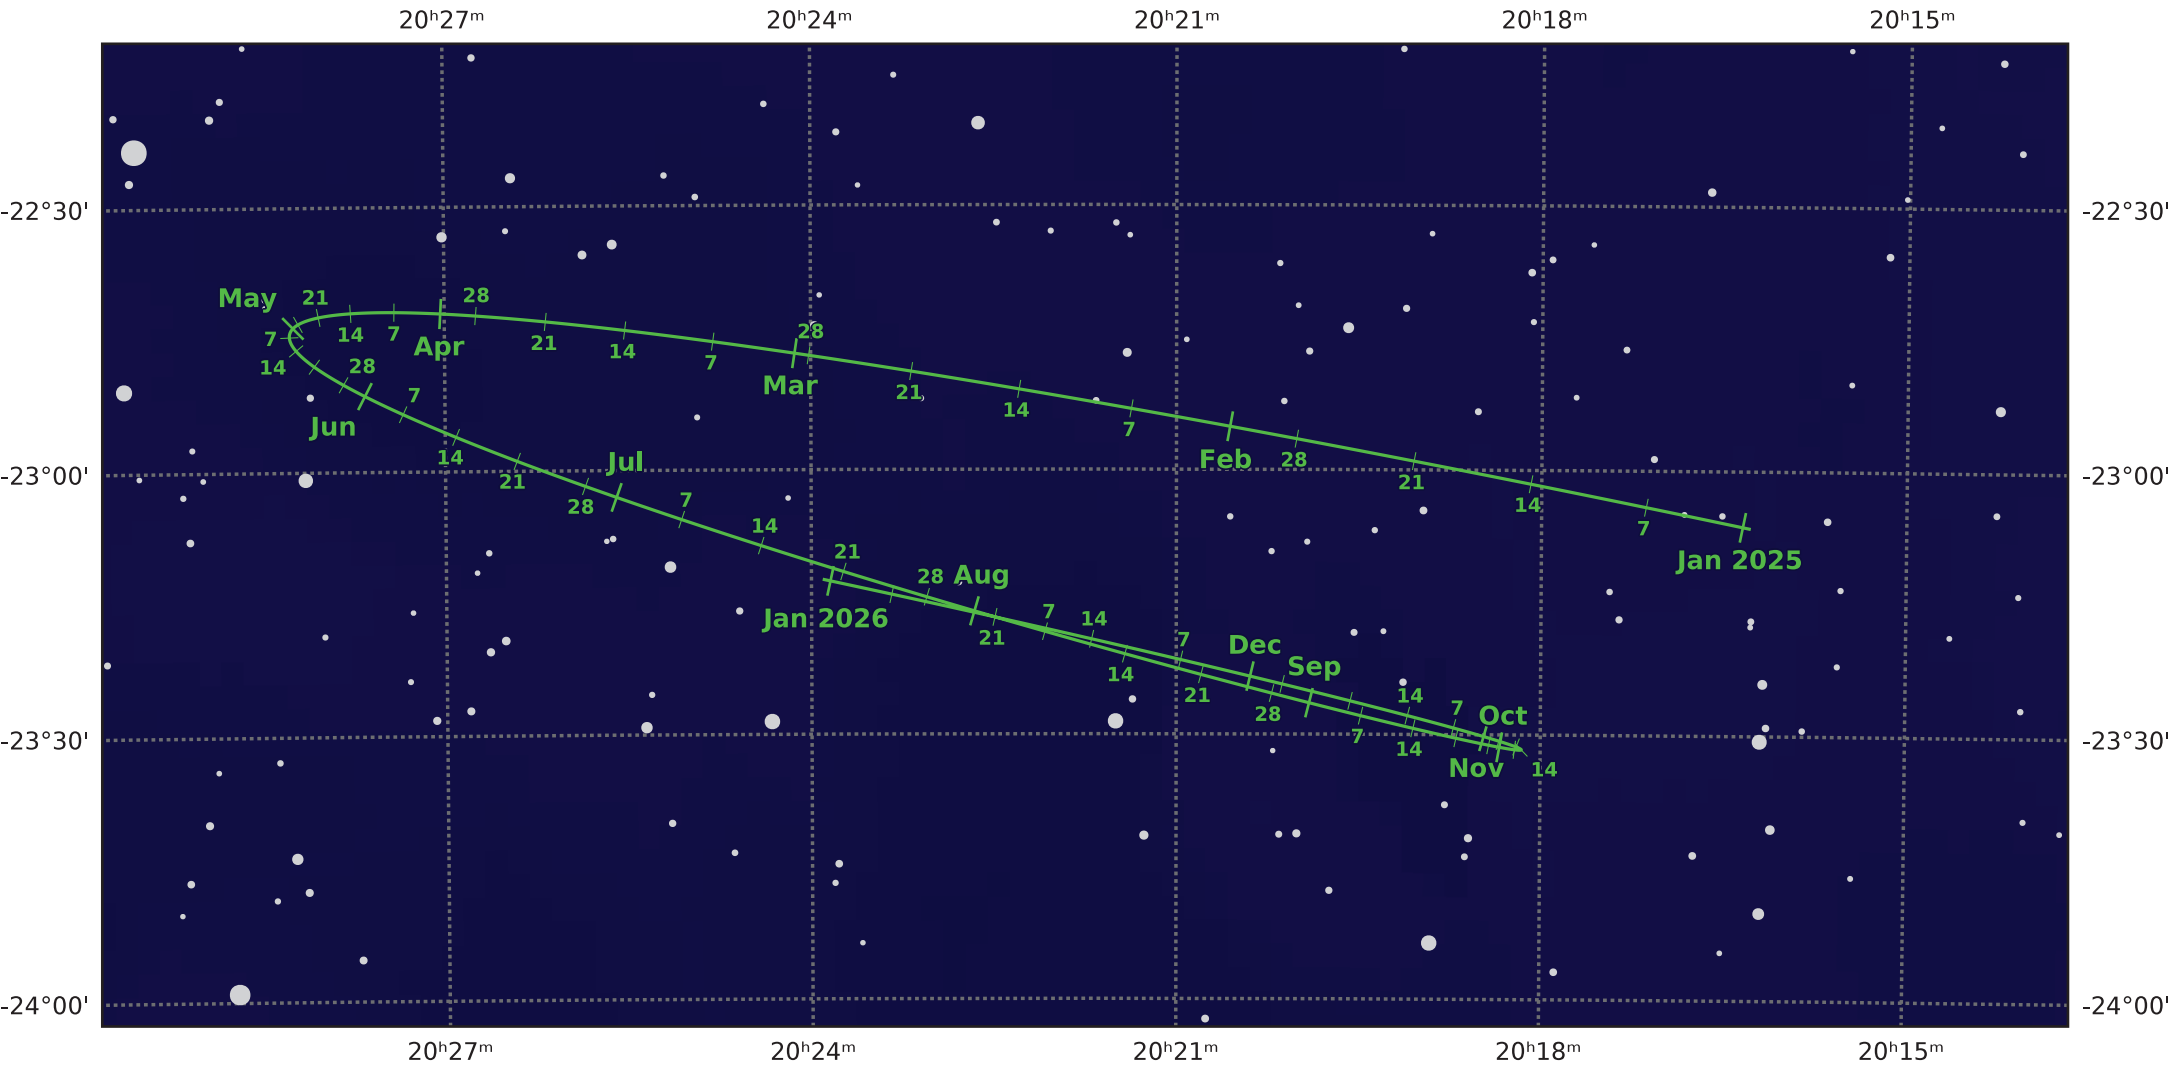

The path of Pluto in 2025

© Dominic Ford 2011-2021. Downloaded from <https://in-the-sky.org>

Magnitude scale: •11.0 •10.5 •10.0 •9.5 •9.0 •8.5 •8.0 •7.5 •7.0 •6.5 •6.0

— Ecliptic Plane — Galactic Plane