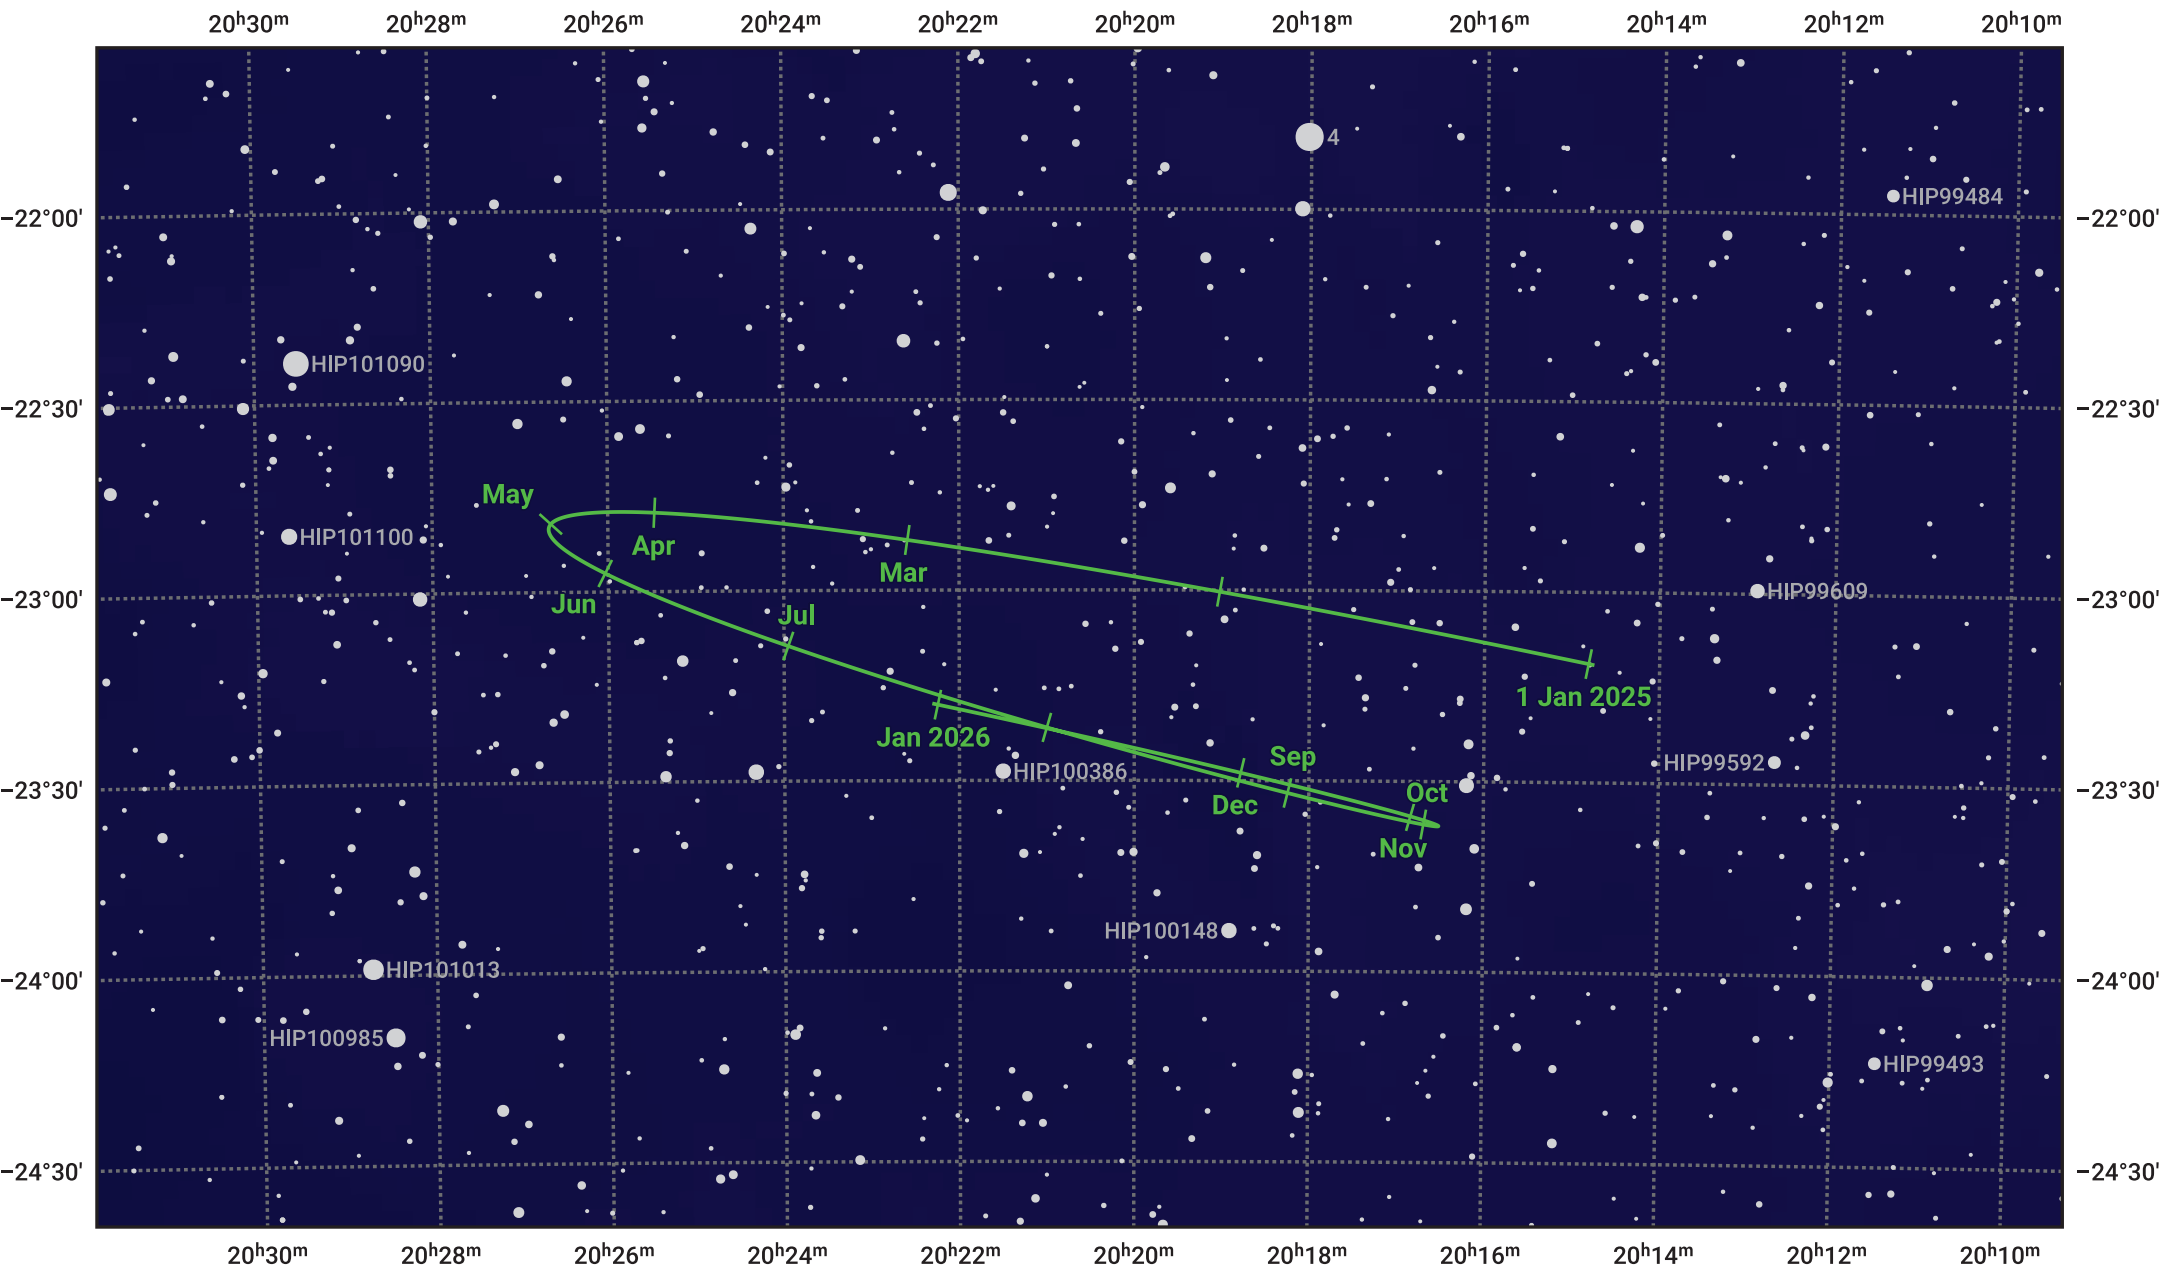

# The path of Pluto in 2025

© Dominic Ford 2011–2024. Date markers placed at midnight UTC. Downloaded from <https://in-the-sky.org>

Magnitude scale: · 12.0 · 11.0 · 10.0 · 9.0 · 8.0 · 7.0 · 6.0 · 5.0

— Ecliptic Plane

-  Galaxy
-  Bright nebula
-  Open cluster
-  Globular cluster

Date	Mag
2025 Jan 1	15.2
2025 Apr 1	15.2
2025 Jul 1	15.1
2025 Oct 1	15.2
2026 Jan 1	15.2