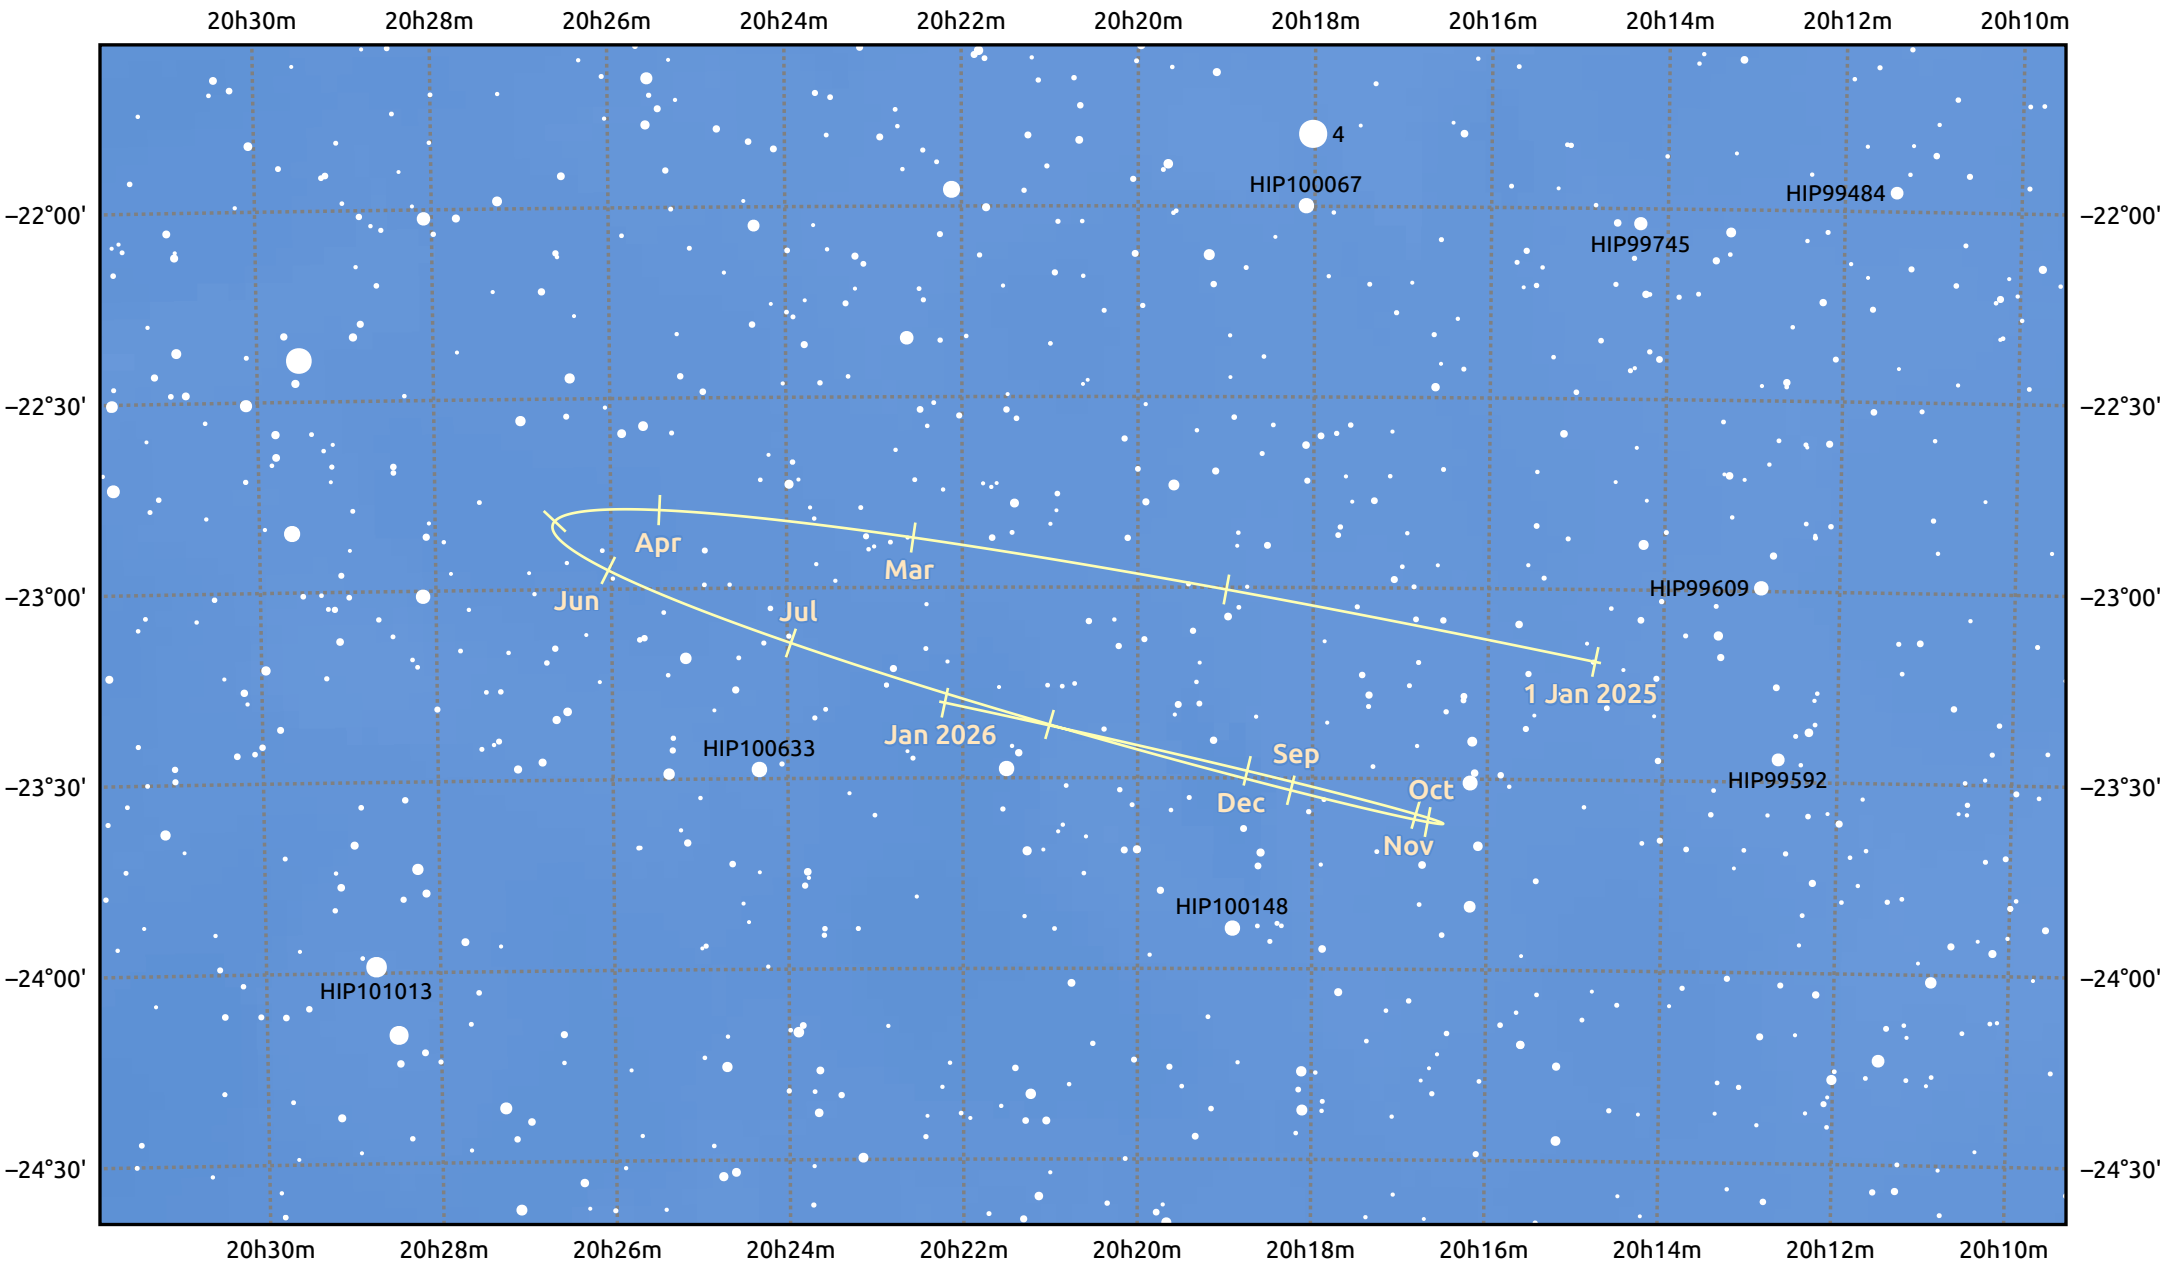

The path of Pluto in 2025

© Dominic Ford 2011–2025. Date markers placed at midnight UTC. Downloaded from <https://in-the-sky.org>

Magnitude scale: · 12.0 · 11.0 · 10.0 · 9.0 · 8.0 · 7.0 · 6.0 · 5.0

— Ecliptic Plane

Galaxy Bright nebula Open cluster Globular cluster Planetary nebula

Date	Mag
2025 Jan 1	15.1
2025 Apr 1	15.2
2025 Jul 1	15.0
2025 Oct 1	15.2
2026 Jan 1	15.2