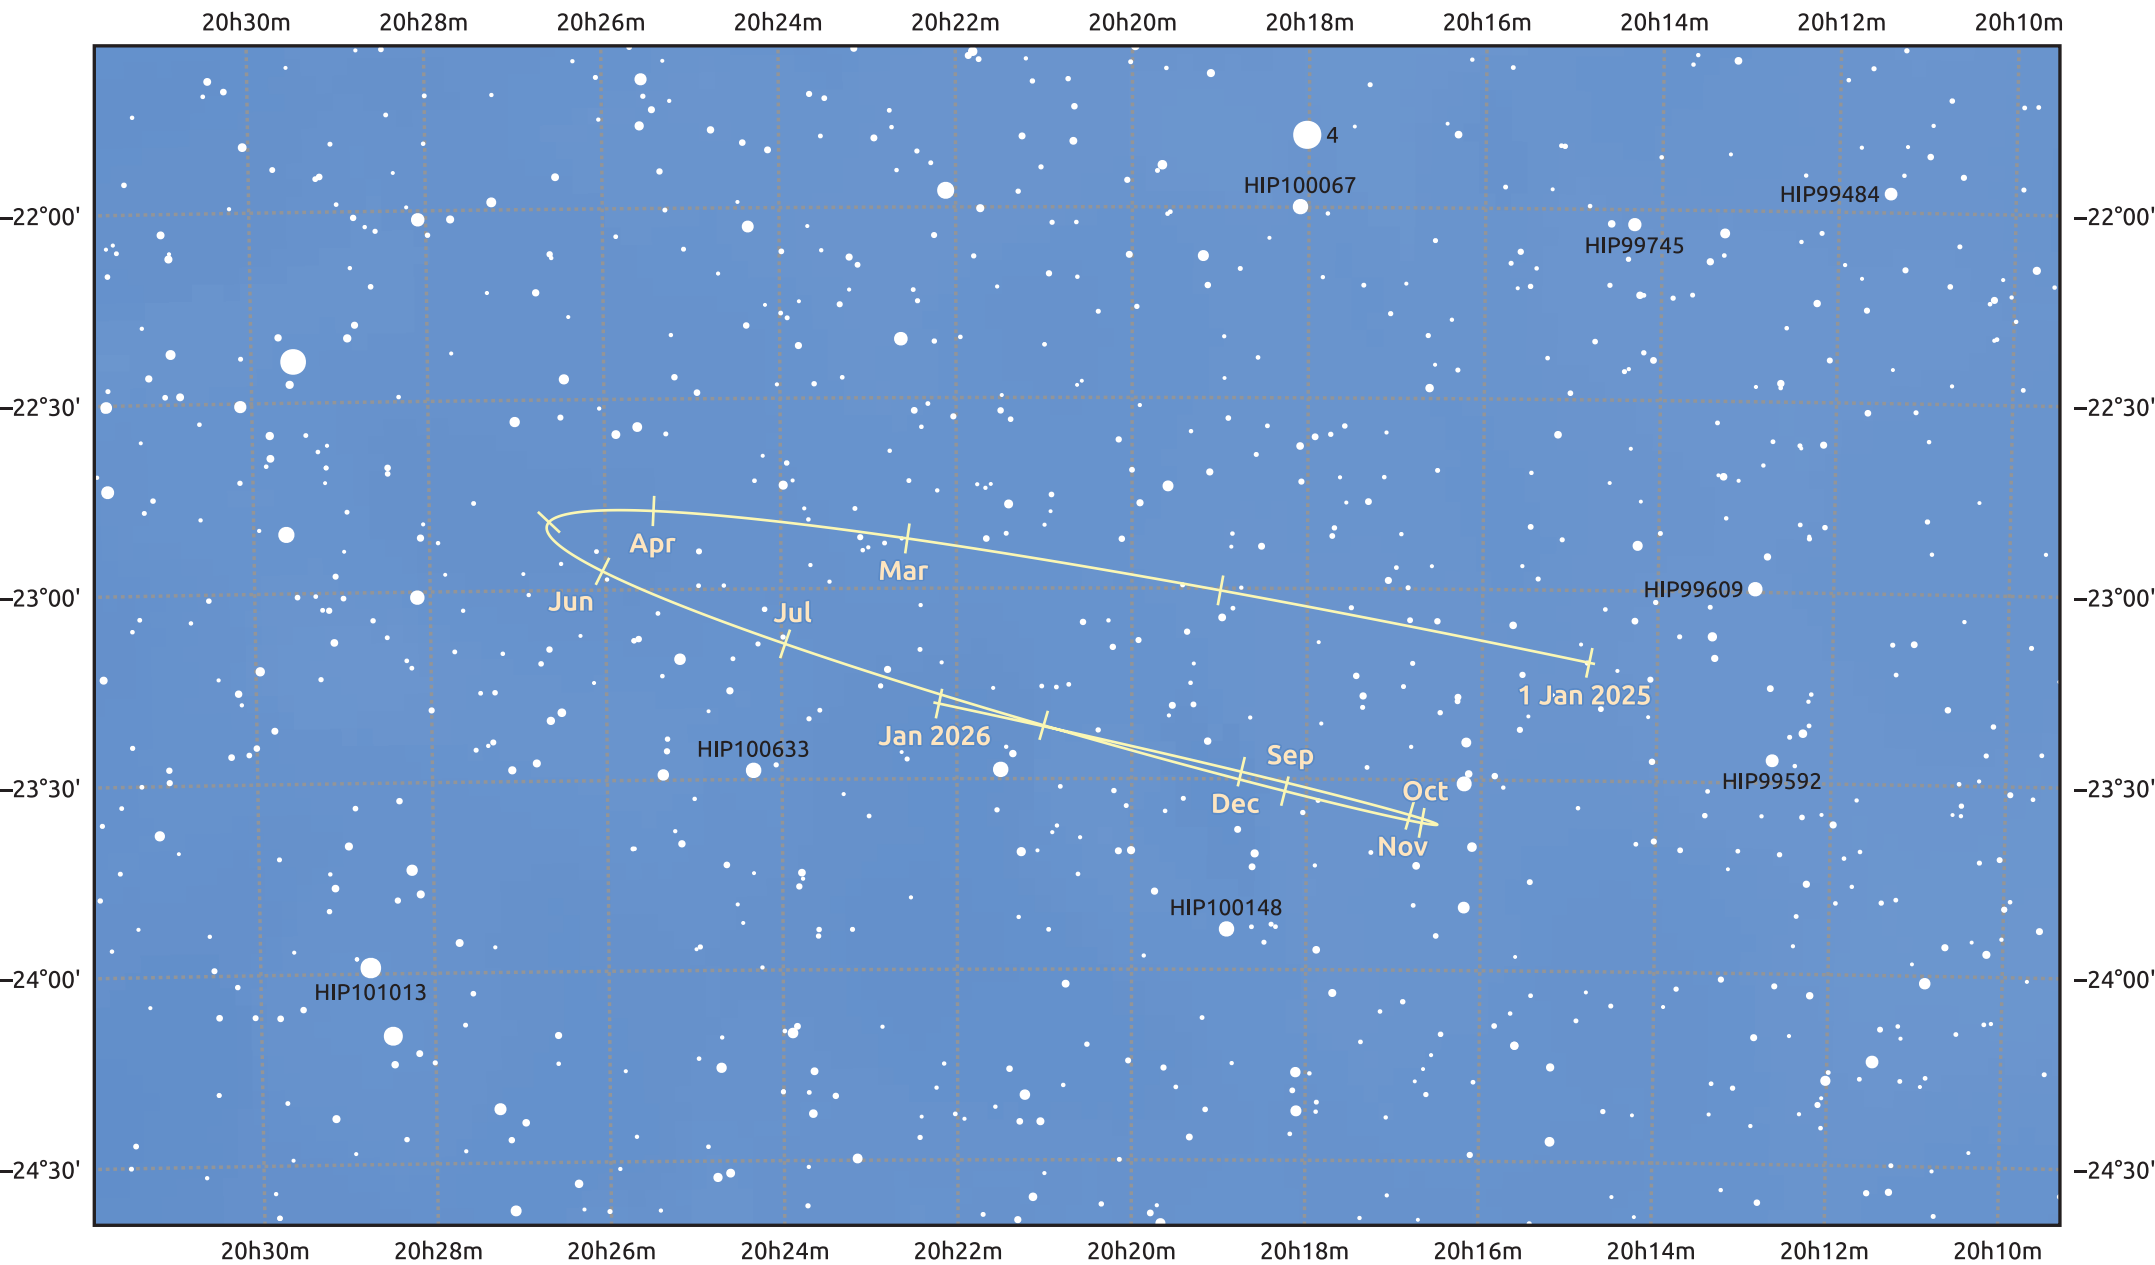

# The path of Pluto in 2025

© Dominic Ford 2011–2025. Date markers placed at midnight UTC. Downloaded from <https://in-the-sky.org>

Magnitude scale: · 12.0 · 11.0 · 10.0 · 9.0 ● 8.0 ● 7.0 ● 6.0 ● 5.0

— Ecliptic Plane

- Galaxy
- Bright nebula
- Open cluster
- Globular cluster
- ◆ Planetary nebula

Date	Mag
2025 Jan 1	15.1
2025 Apr 1	15.2
2025 Jul 1	15.0
2025 Oct 1	15.2
2026 Jan 1	15.2