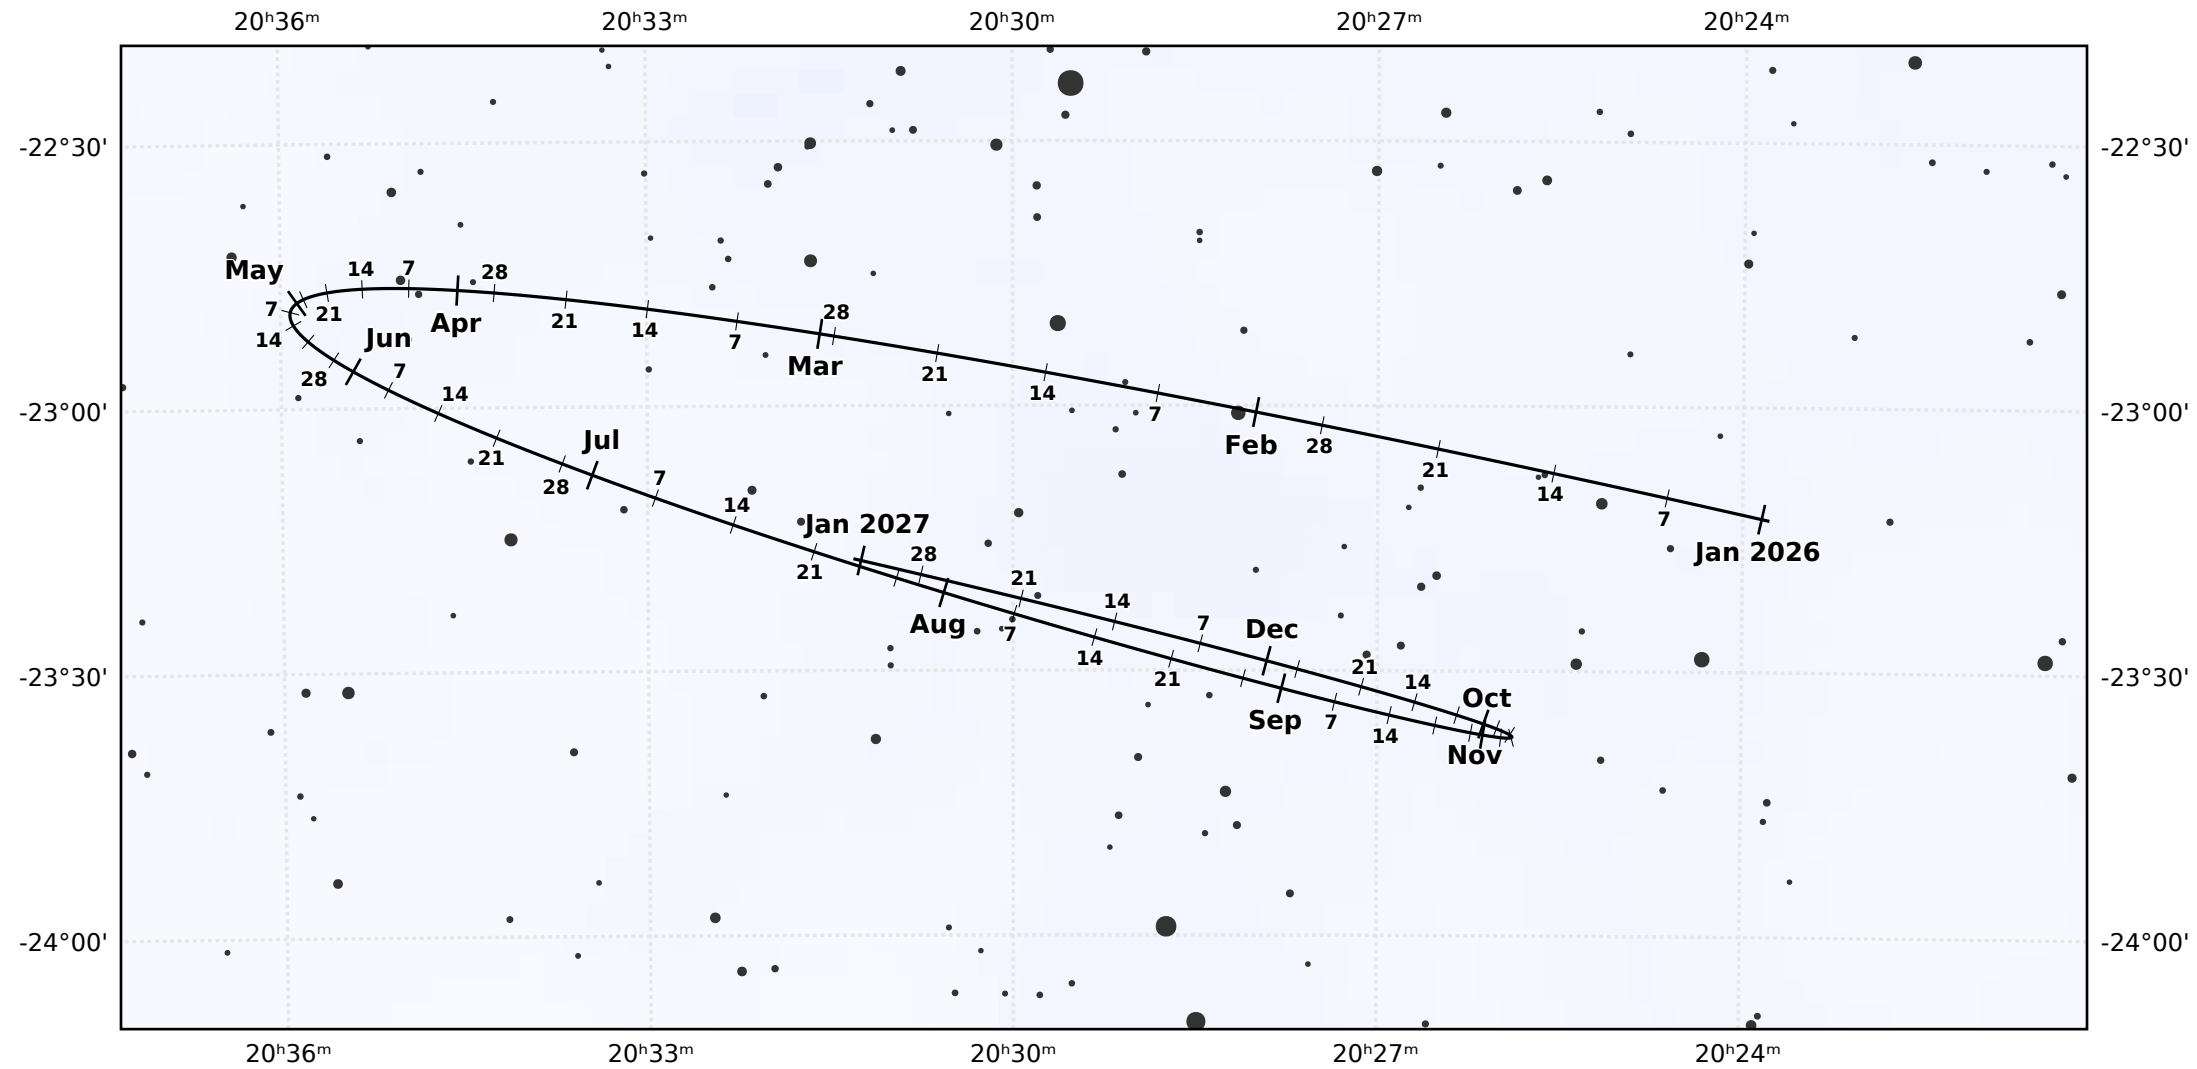

The path of Pluto in 2026

© Dominic Ford 2011-2021. Downloaded from <https://in-the-sky.org>

Magnitude scale: •11.0 •10.5 •10.0 •9.5 •9.0 •8.5 •8.0 •7.5 •7.0 ●6.5 ●6.0

— The Equator — Ecliptic Plane — Galactic Plane