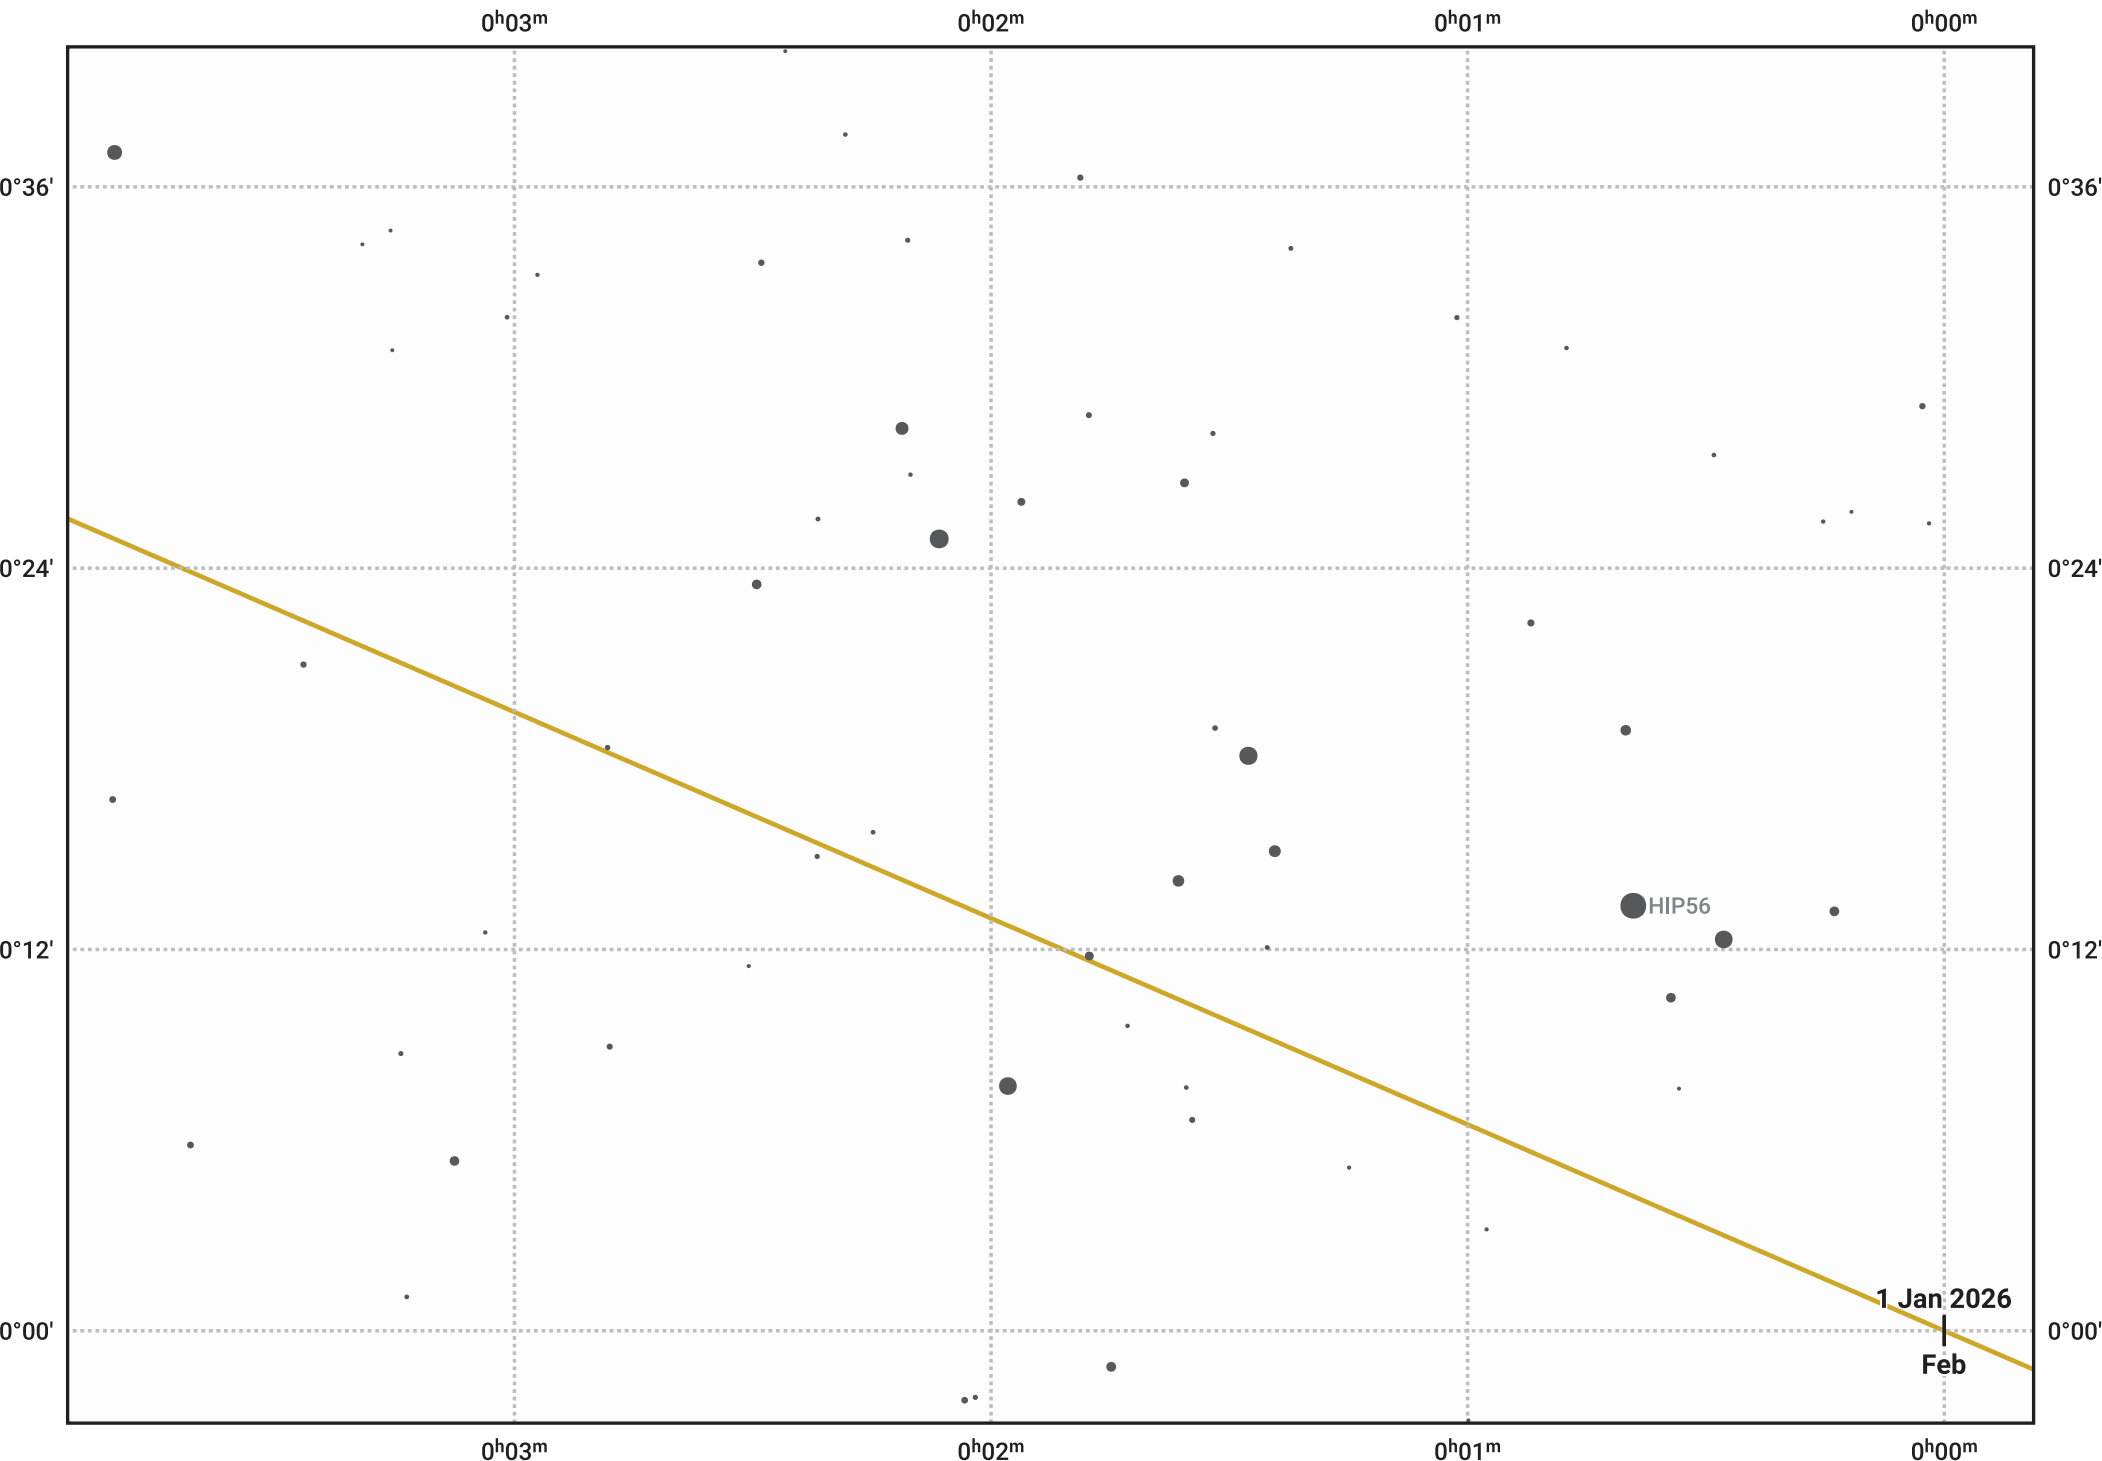

The path of Pluto in 2026

© Dominic Ford 2011–2024. Date markers placed at midnight UTC. Downloaded from <https://in-the-sky.org>

Magnitude scale: · 14.0 · 13.0 · 12.0 · 11.0 · 10.0 ● 9.0 ●● 8.0

— Ecliptic Plane

● Galaxy
 ■ Bright nebula
 ● Open cluster
 ⊕ Globular cluster

Date	Mag	Phase
2026 Jan 1	0.0	0%
2026 Apr 1	0.0	0%
2026 Jul 1	0.0	0%
2026 Oct 1	0.0	0%
2027 Jan 1	0.0	0%