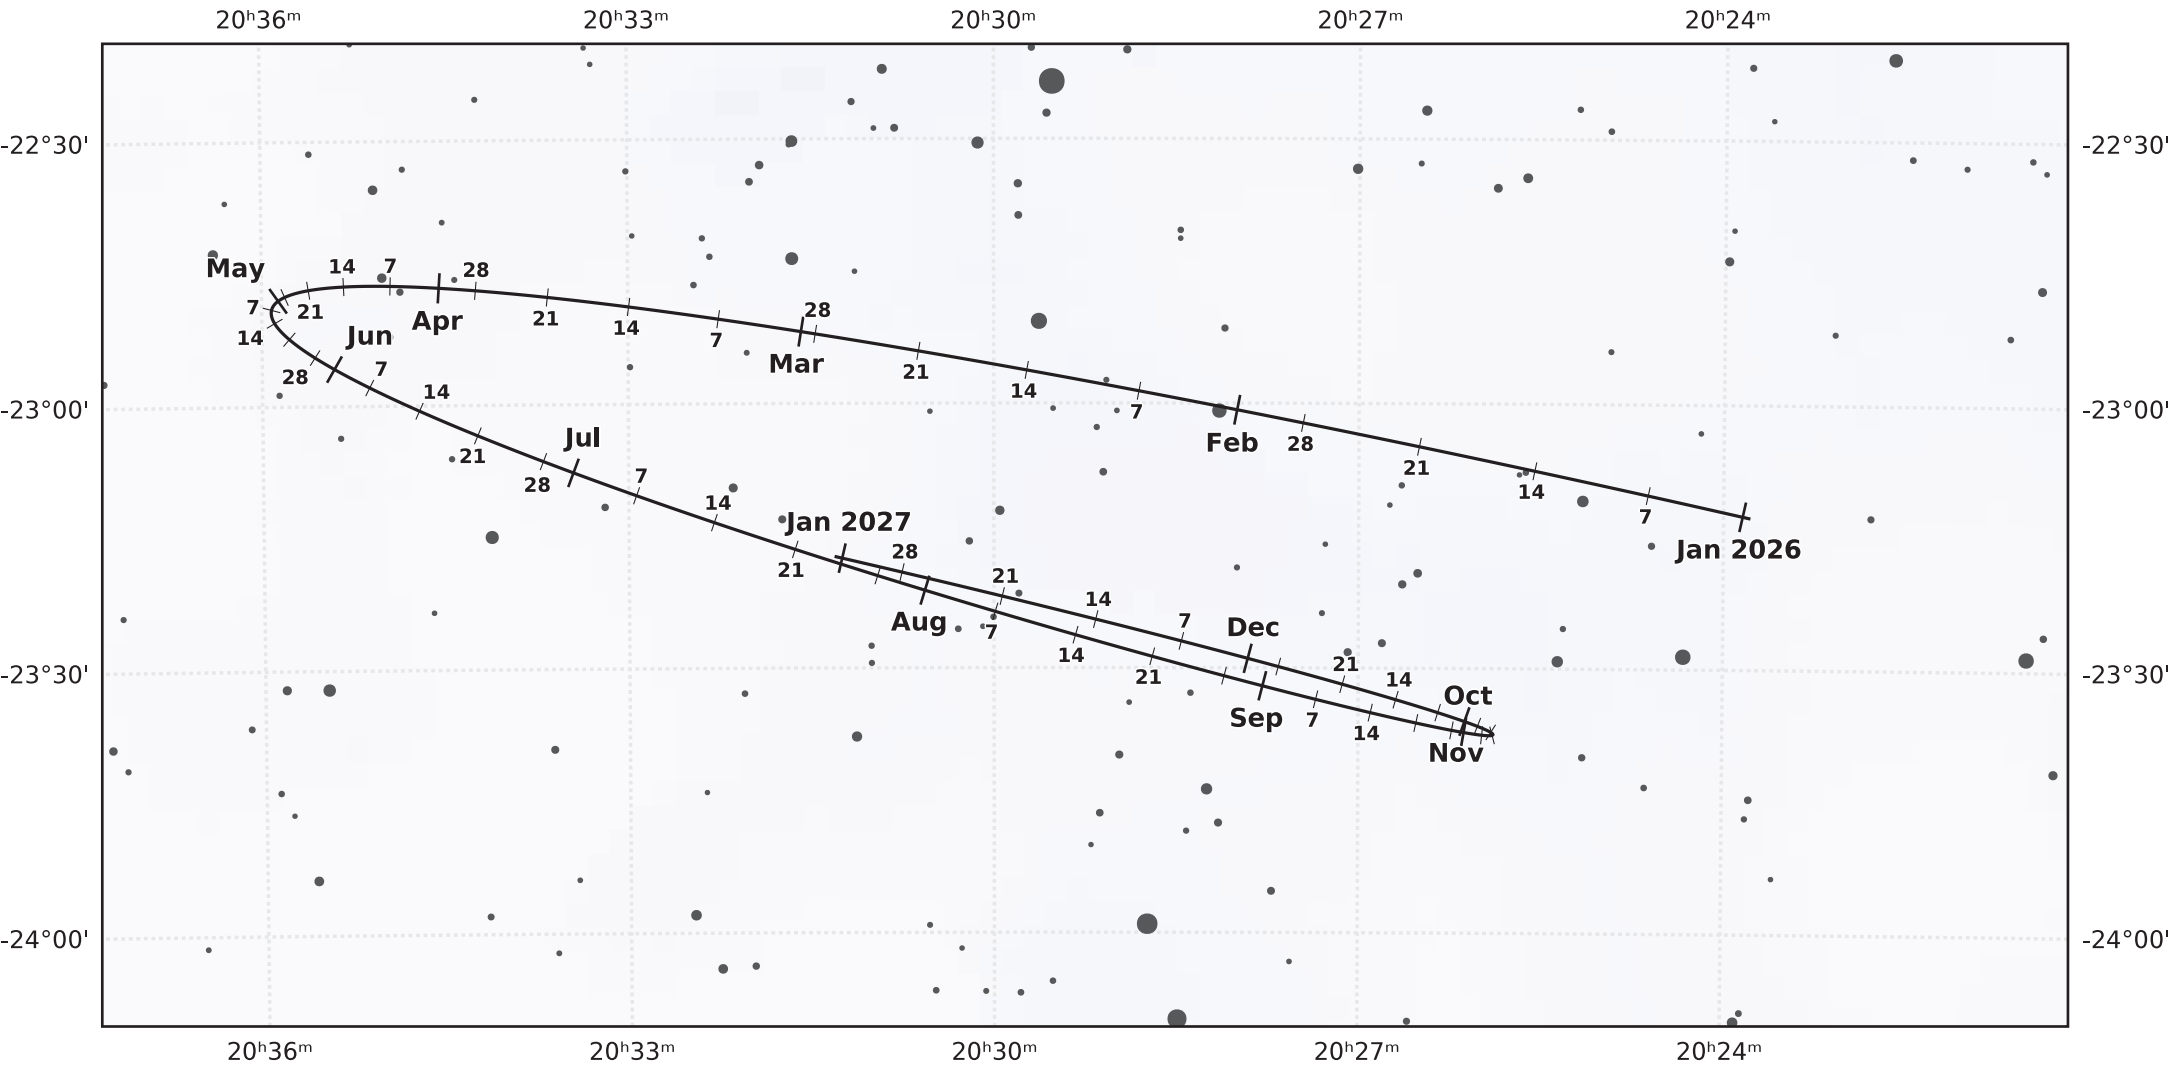

The path of Pluto in 2026

© Dominic Ford 2011-2021. Downloaded from <https://in-the-sky.org>

Magnitude scale: •11.0 •10.5 •10.0 •9.5 •9.0 •8.5 •8.0 •7.5 ●7.0 ●6.5 ●6.0

— The Equator

— Ecliptic Plane

— Galactic Plane