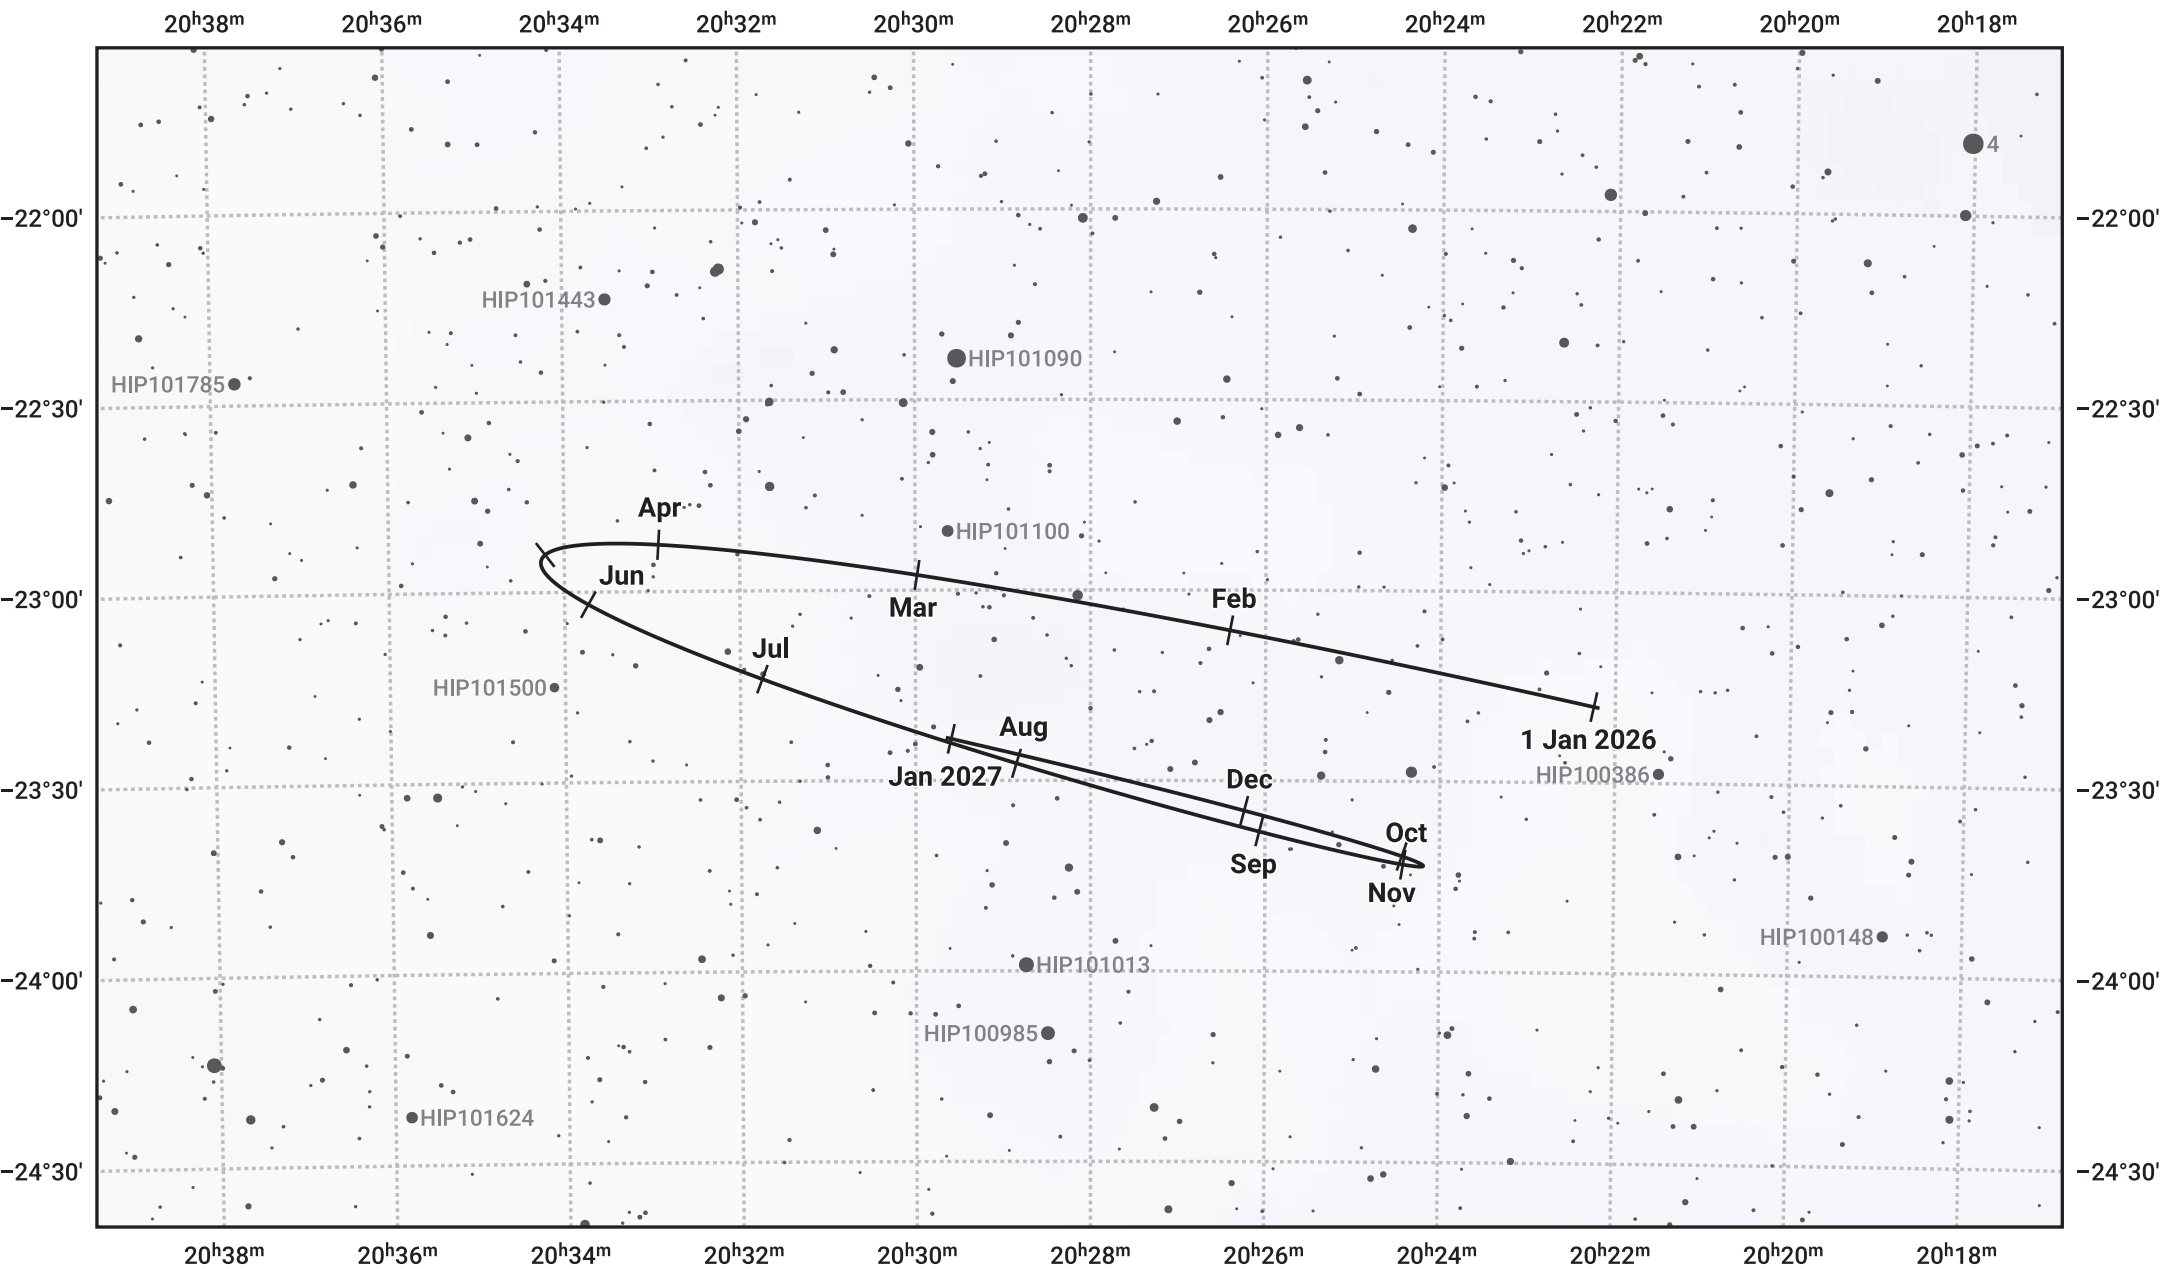

The path of Pluto in 2026

© Dominic Ford 2011–2024. Date markers placed at midnight UTC. Downloaded from <https://in-the-sky.org>

Magnitude scale: 12.0 11.0 10.0 9.0 8.0 7.0 6.0 5.0

— Ecliptic Plane

- Galaxy
- Bright nebula
- Open cluster
- ⊕ Globular cluster