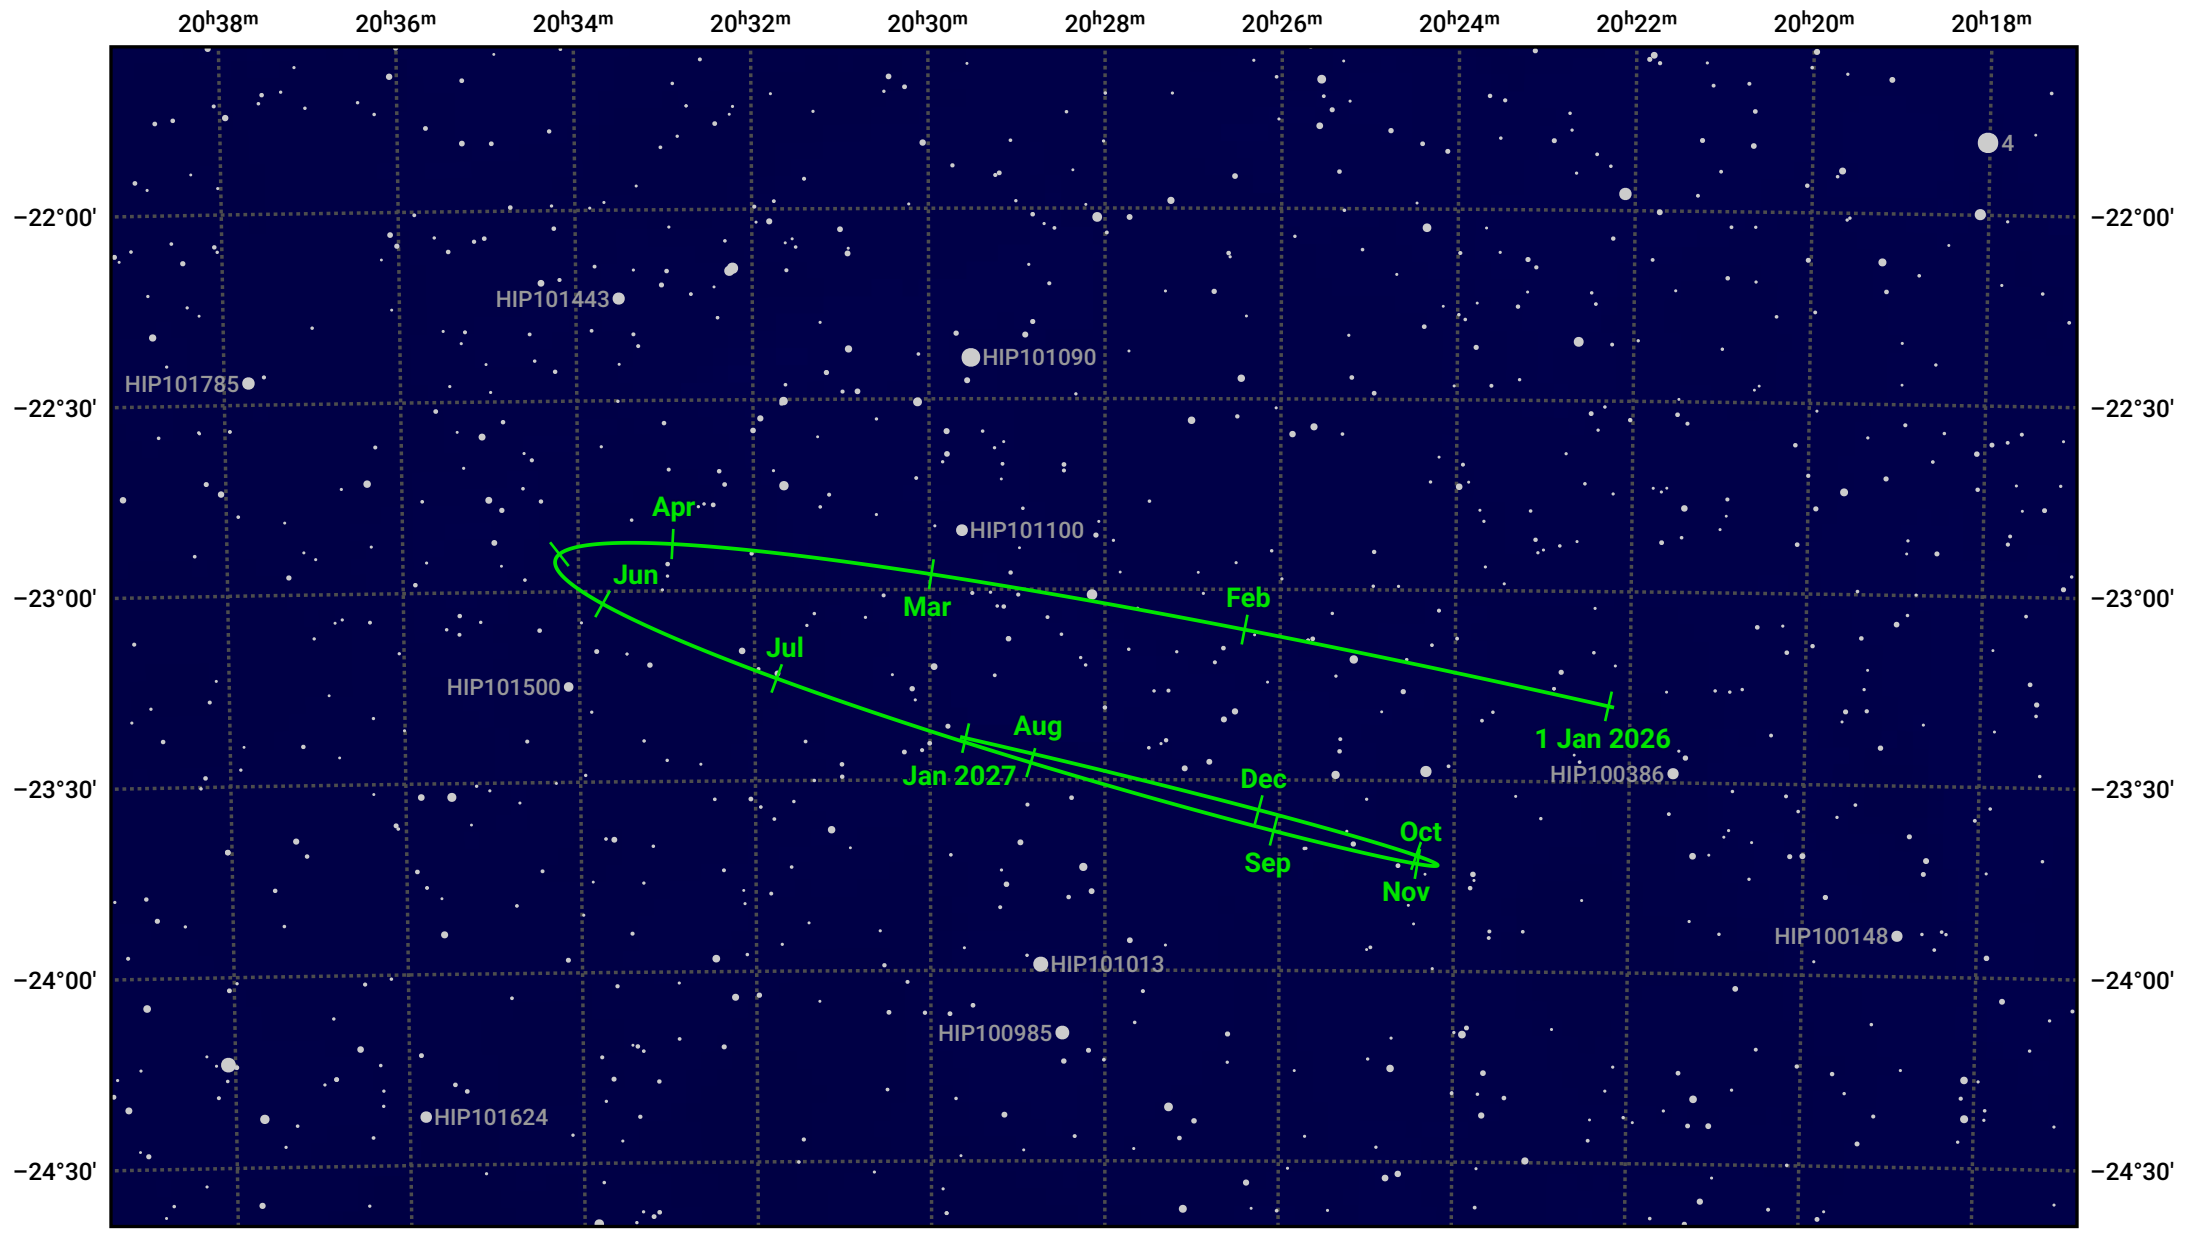

The path of Pluto in 2026

© Dominic Ford 2011–2024. Date markers placed at midnight UTC. Downloaded from <https://in-the-sky.org>

Magnitude scale: · 12.0 · 11.0 · 10.0 · 9.0 · 8.0 · 7.0 · 6.0 · 5.0

— Ecliptic Plane

- Galaxy
- Bright nebula
- Open cluster
- Globular cluster

Date	Mag
2026 Jan 1	15.2
2026 Apr 1	15.3
2026 Jul 1	15.1
2026 Oct 1	15.2
2027 Jan 1	15.2