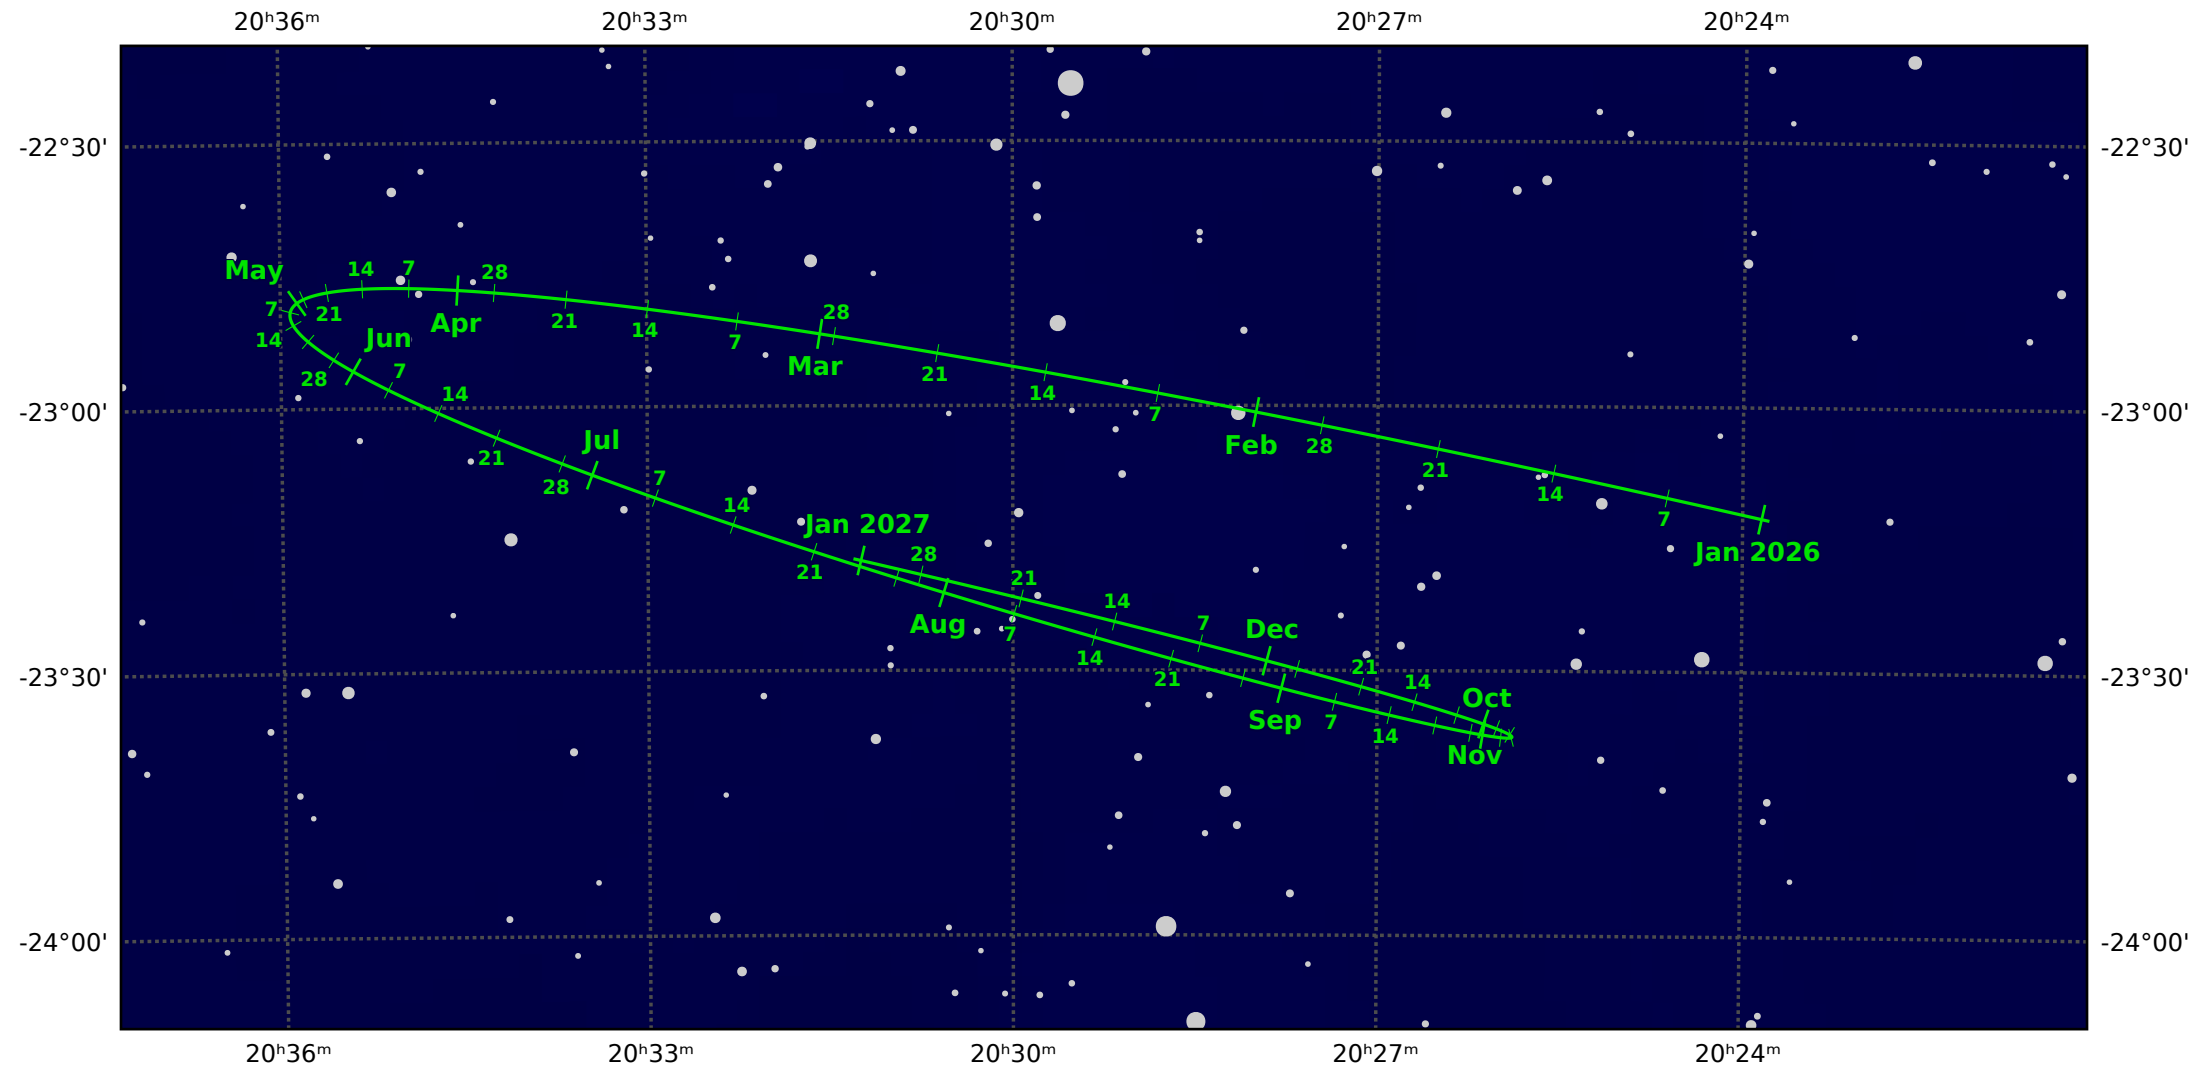

The path of Pluto in 2026

© Dominic Ford 2011-2021. Downloaded from <https://in-the-sky.org>

Magnitude scale: • 11.0 • 10.5 • 10.0 • 9.5 • 9.0 • 8.5 • 8.0 • 7.5 • 7.0 • 6.5 • 6.0

— Ecliptic Plane

— Galactic Plane