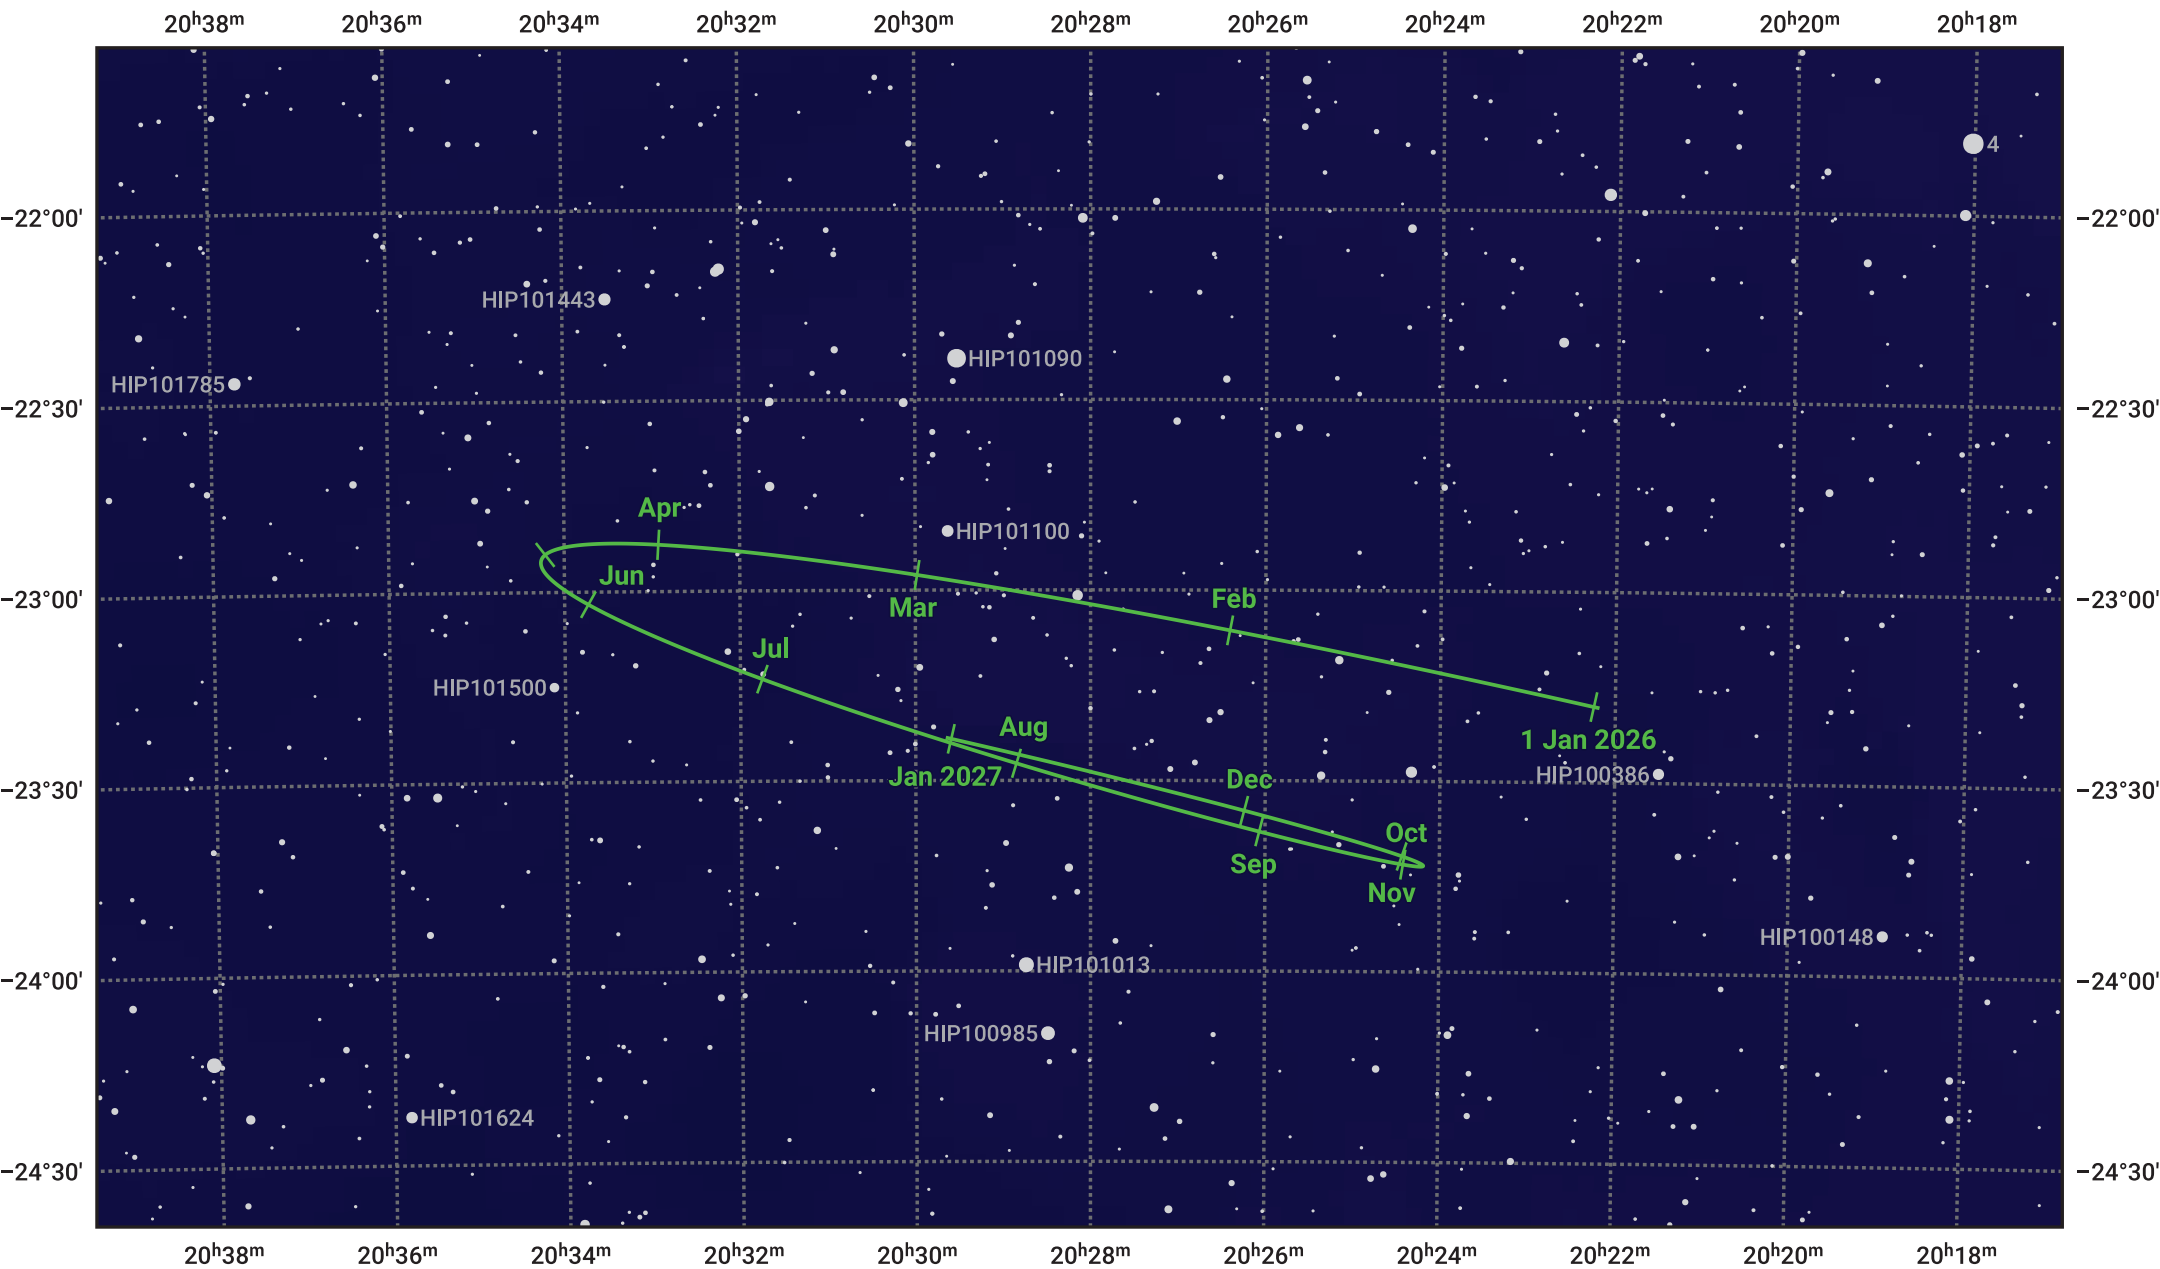

The path of Pluto in 2026

© Dominic Ford 2011–2024. Date markers placed at midnight UTC. Downloaded from <https://in-the-sky.org>

Magnitude scale: 12.0 11.0 10.0 9.0 8.0 7.0 6.0 5.0

— Ecliptic Plane

- Galaxy
- Bright nebula
- Open cluster
- Globular cluster