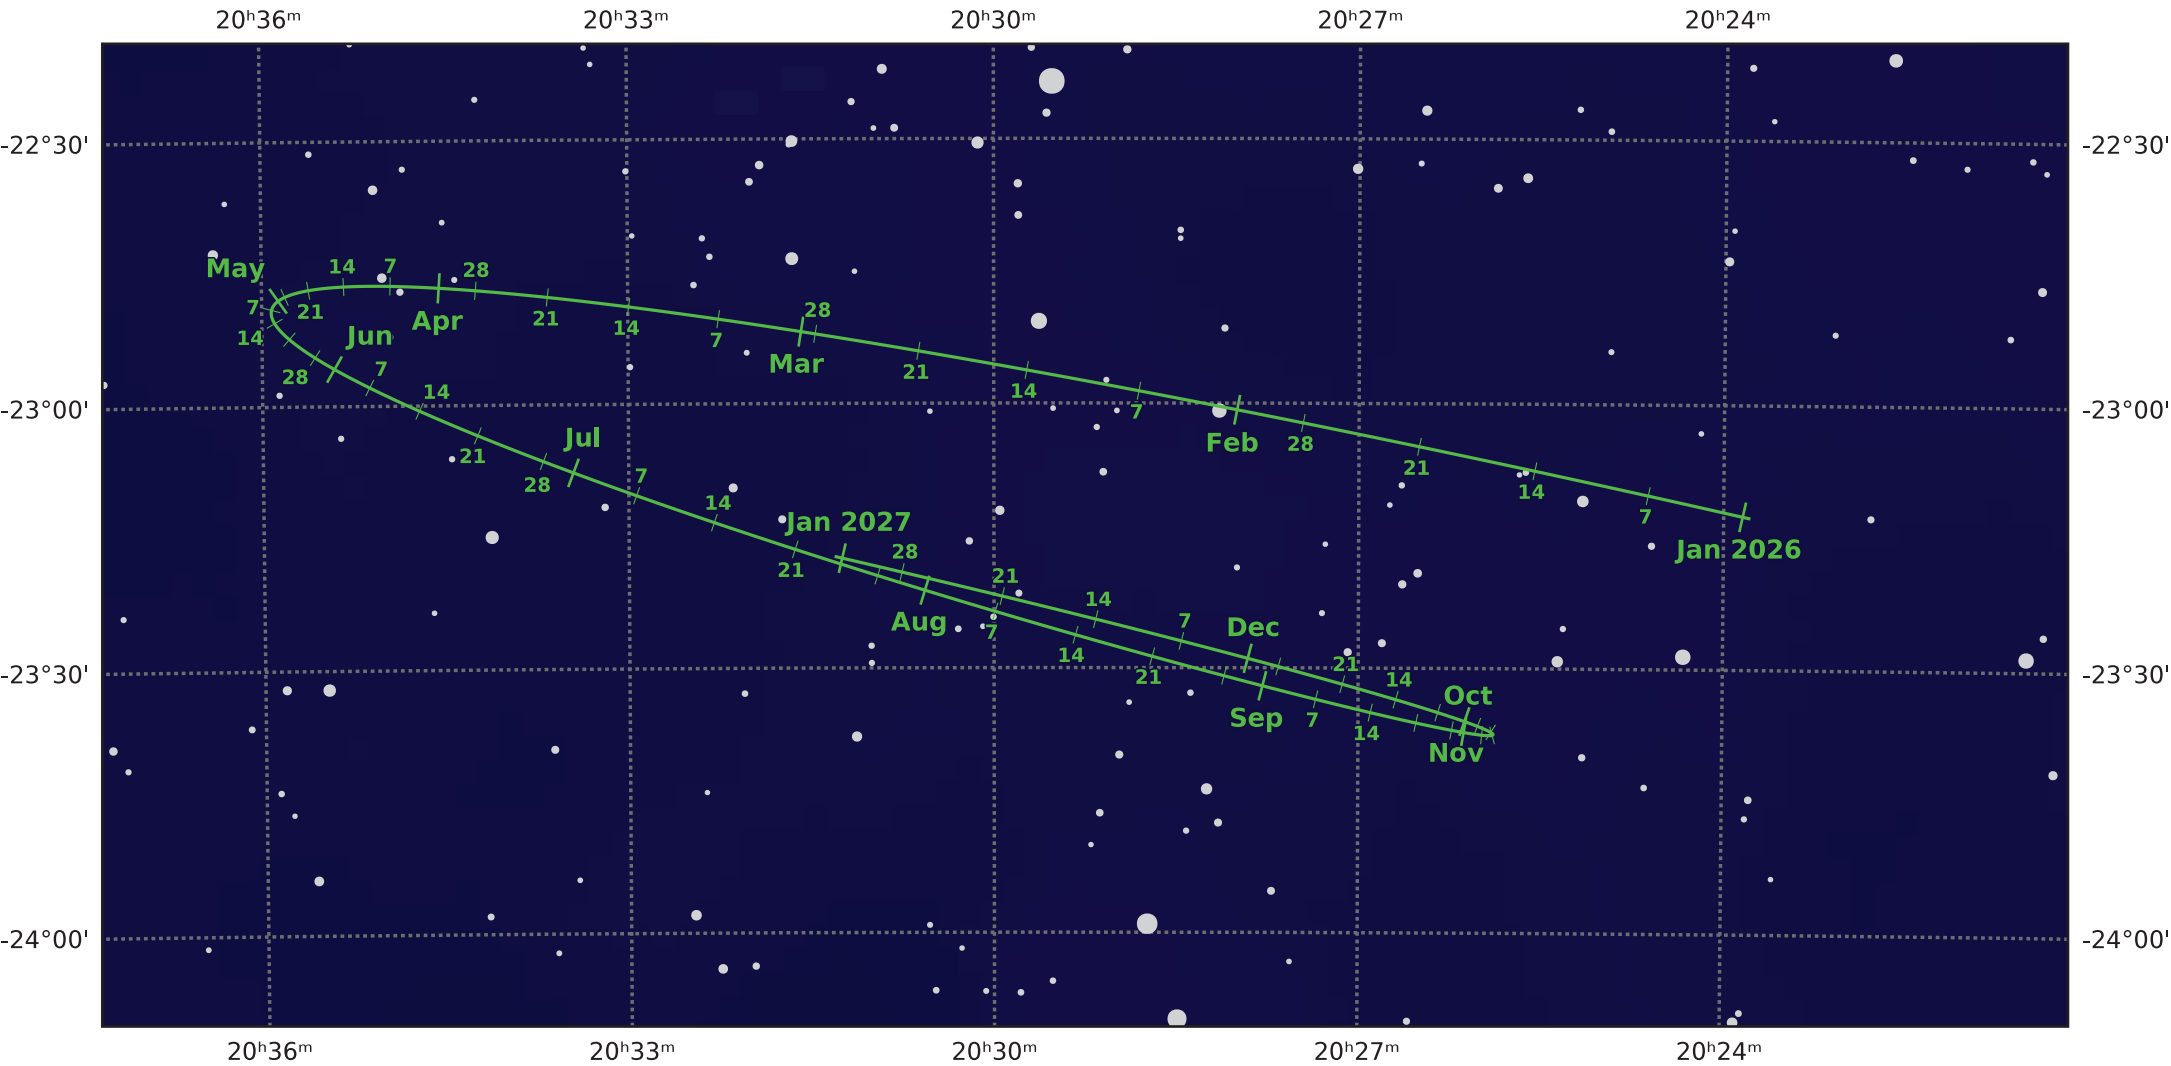

# The path of Pluto in 2026

© Dominic Ford 2011-2021. Downloaded from <https://in-the-sky.org>

Magnitude scale: • 11.0 • 10.5 • 10.0 • 9.5 • 9.0 • 8.5 • 8.0 • 7.5 • 7.0 • 6.5 • 6.0

— Ecliptic Plane — Galactic Plane