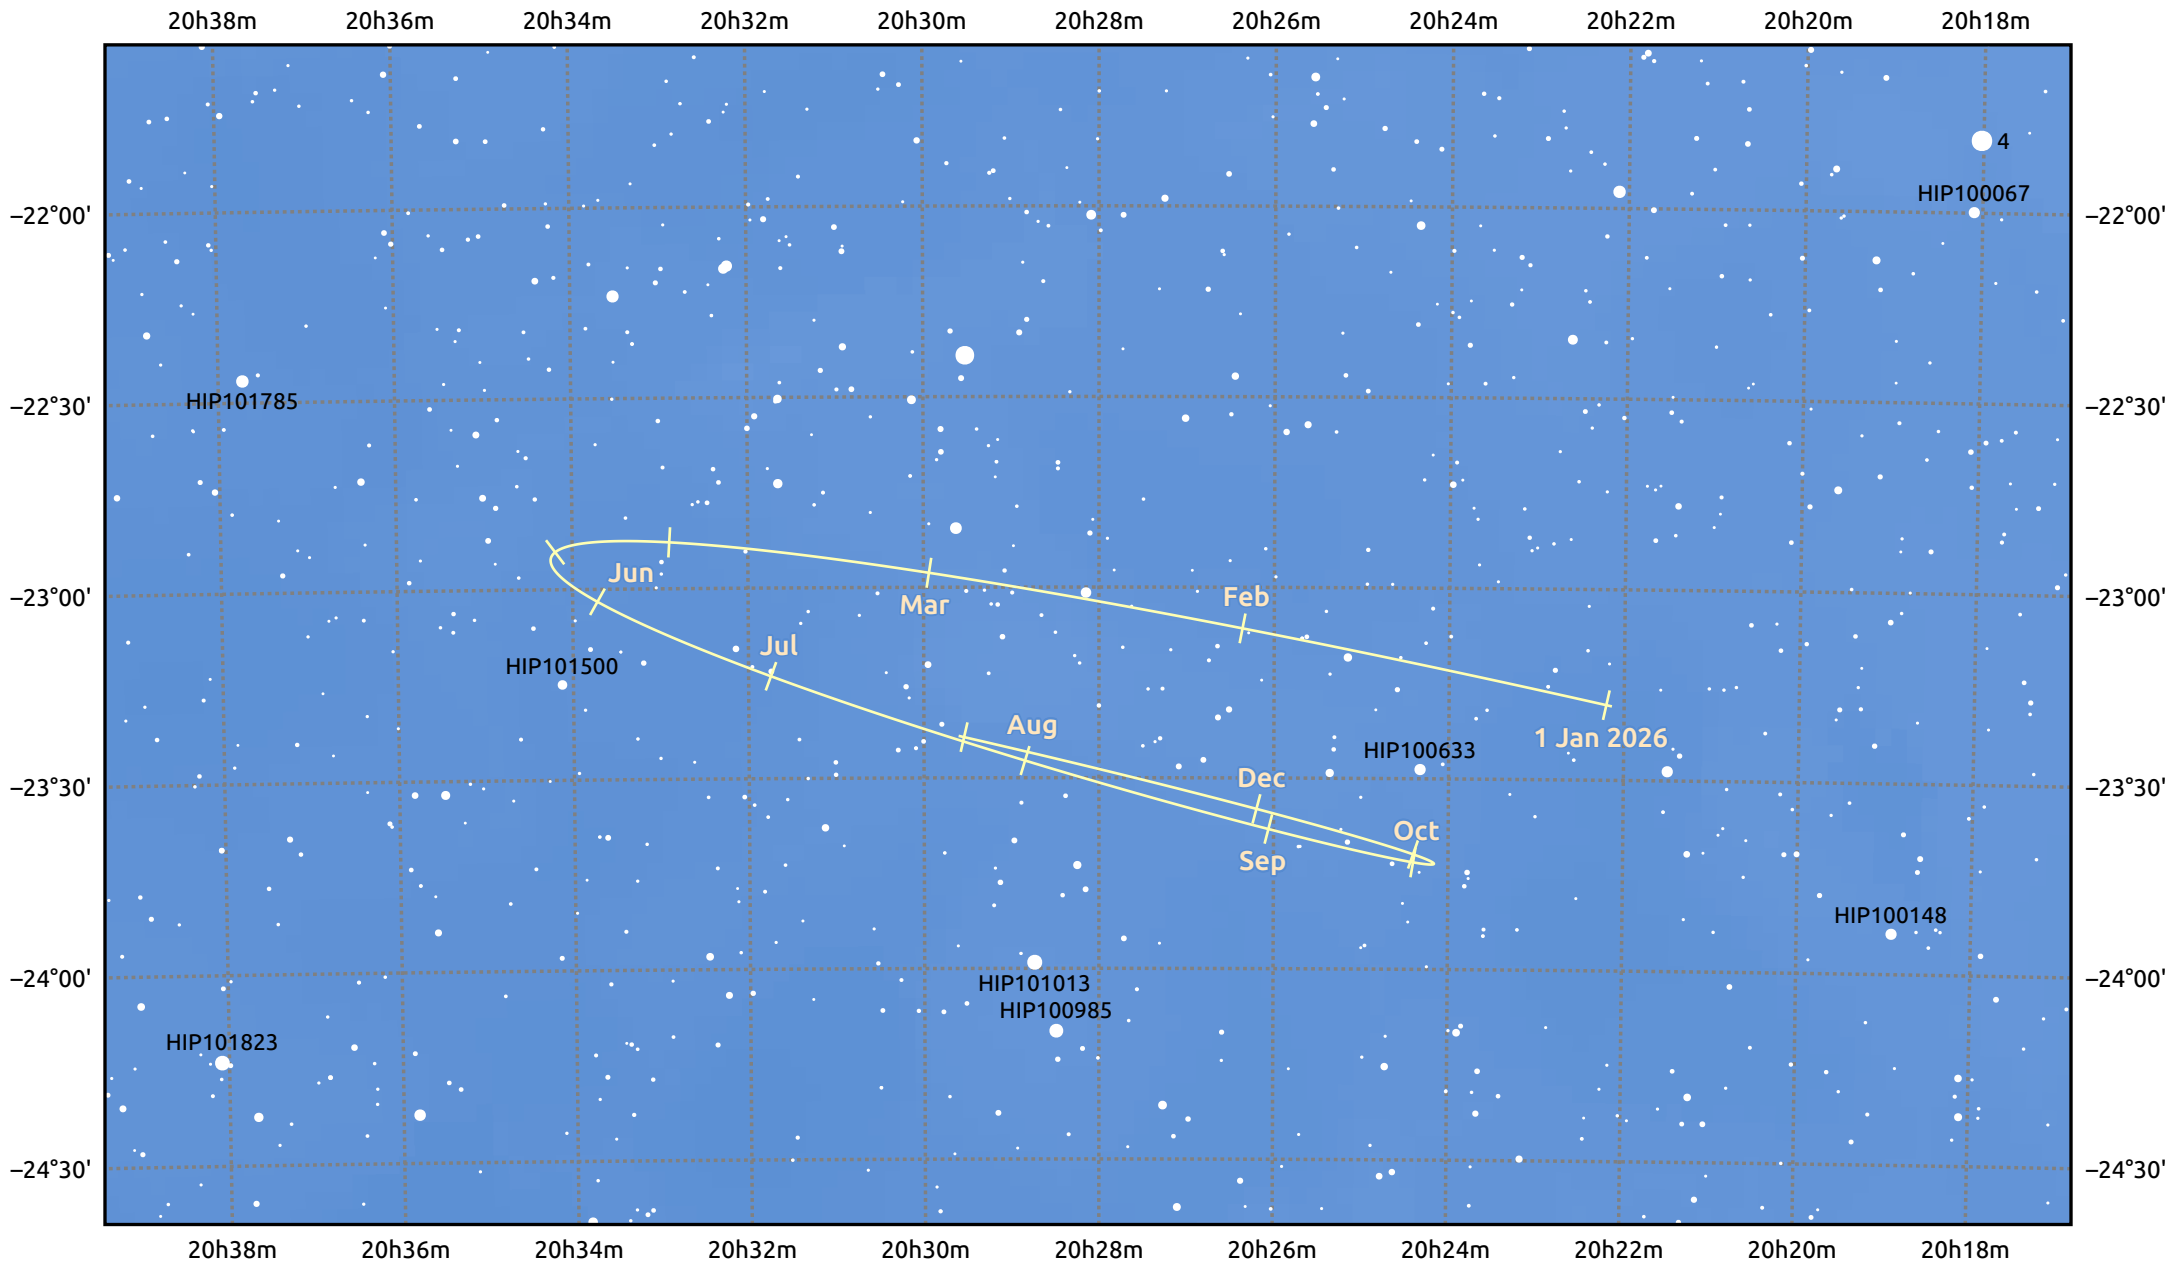

The path of Pluto in 2026

© Dominic Ford 2011–2025. Date markers placed at midnight UTC. Downloaded from <https://in-the-sky.org>

Magnitude scale: · 12.0 · 11.0 · 10.0 · 9.0 · 8.0 · 7.0 · 6.0 · 5.0

— Ecliptic Plane

Galaxy Bright nebula Open cluster Globular cluster Planetary nebula

Date	Mag
2026 Jan 1	15.2
2026 Apr 1	15.2
2026 Jul 1	15.1
2026 Oct 1	15.2
2027 Jan 1	15.2