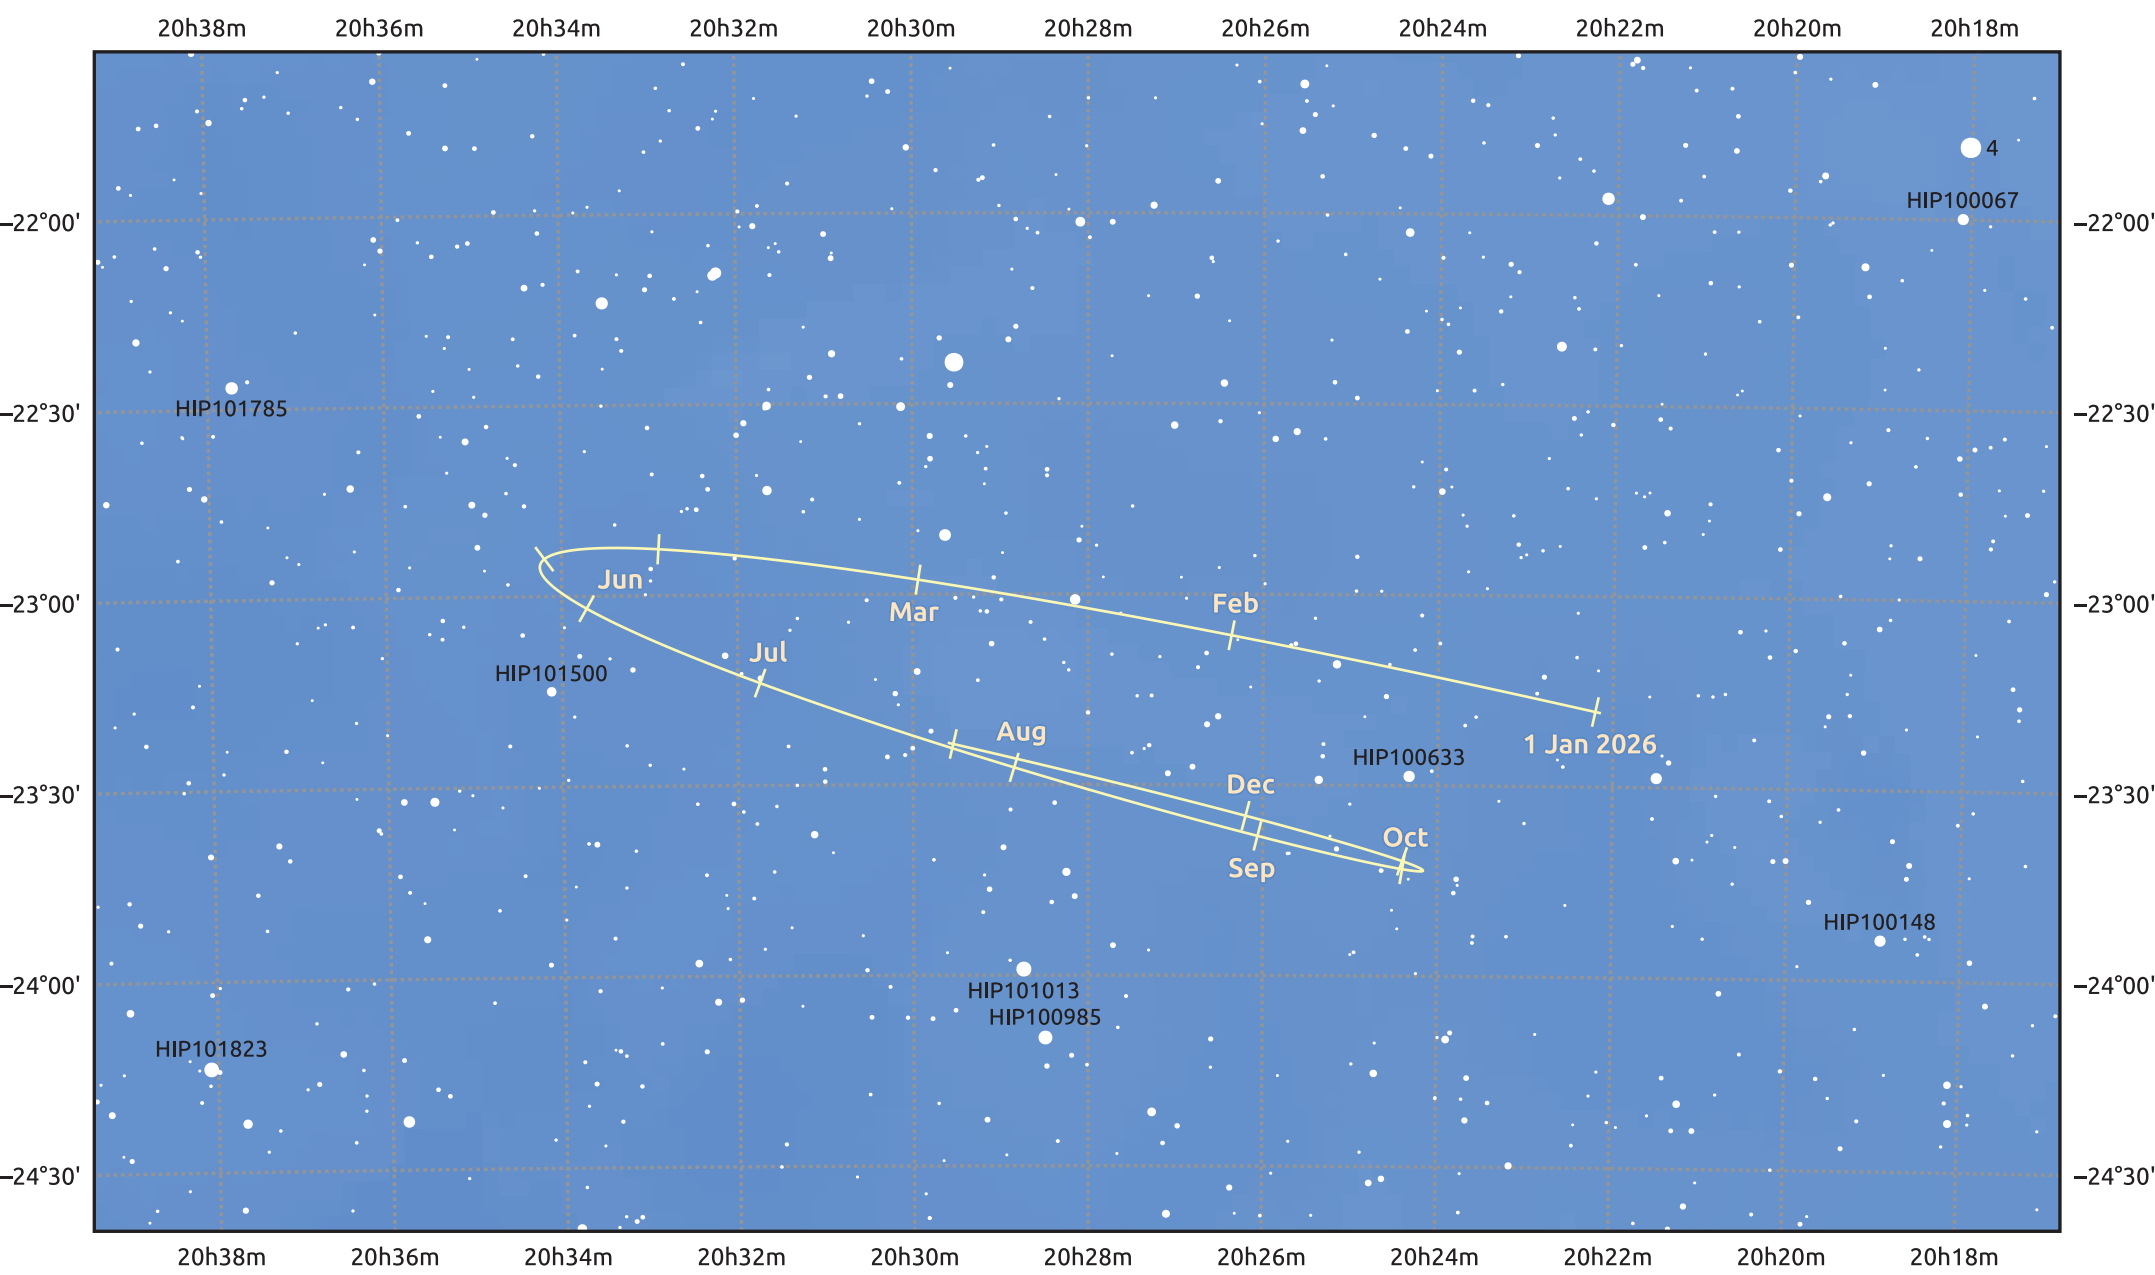

The path of Pluto in 2026

© Dominic Ford 2011–2025. Date markers placed at midnight UTC. Downloaded from <https://in-the-sky.org>

Magnitude scale: 12.0 11.0 10.0 9.0 8.0 7.0 6.0 5.0

— Ecliptic Plane

- Galaxy
- Bright nebula
- Open cluster
- Globular cluster
- ◆ Planetary nebula