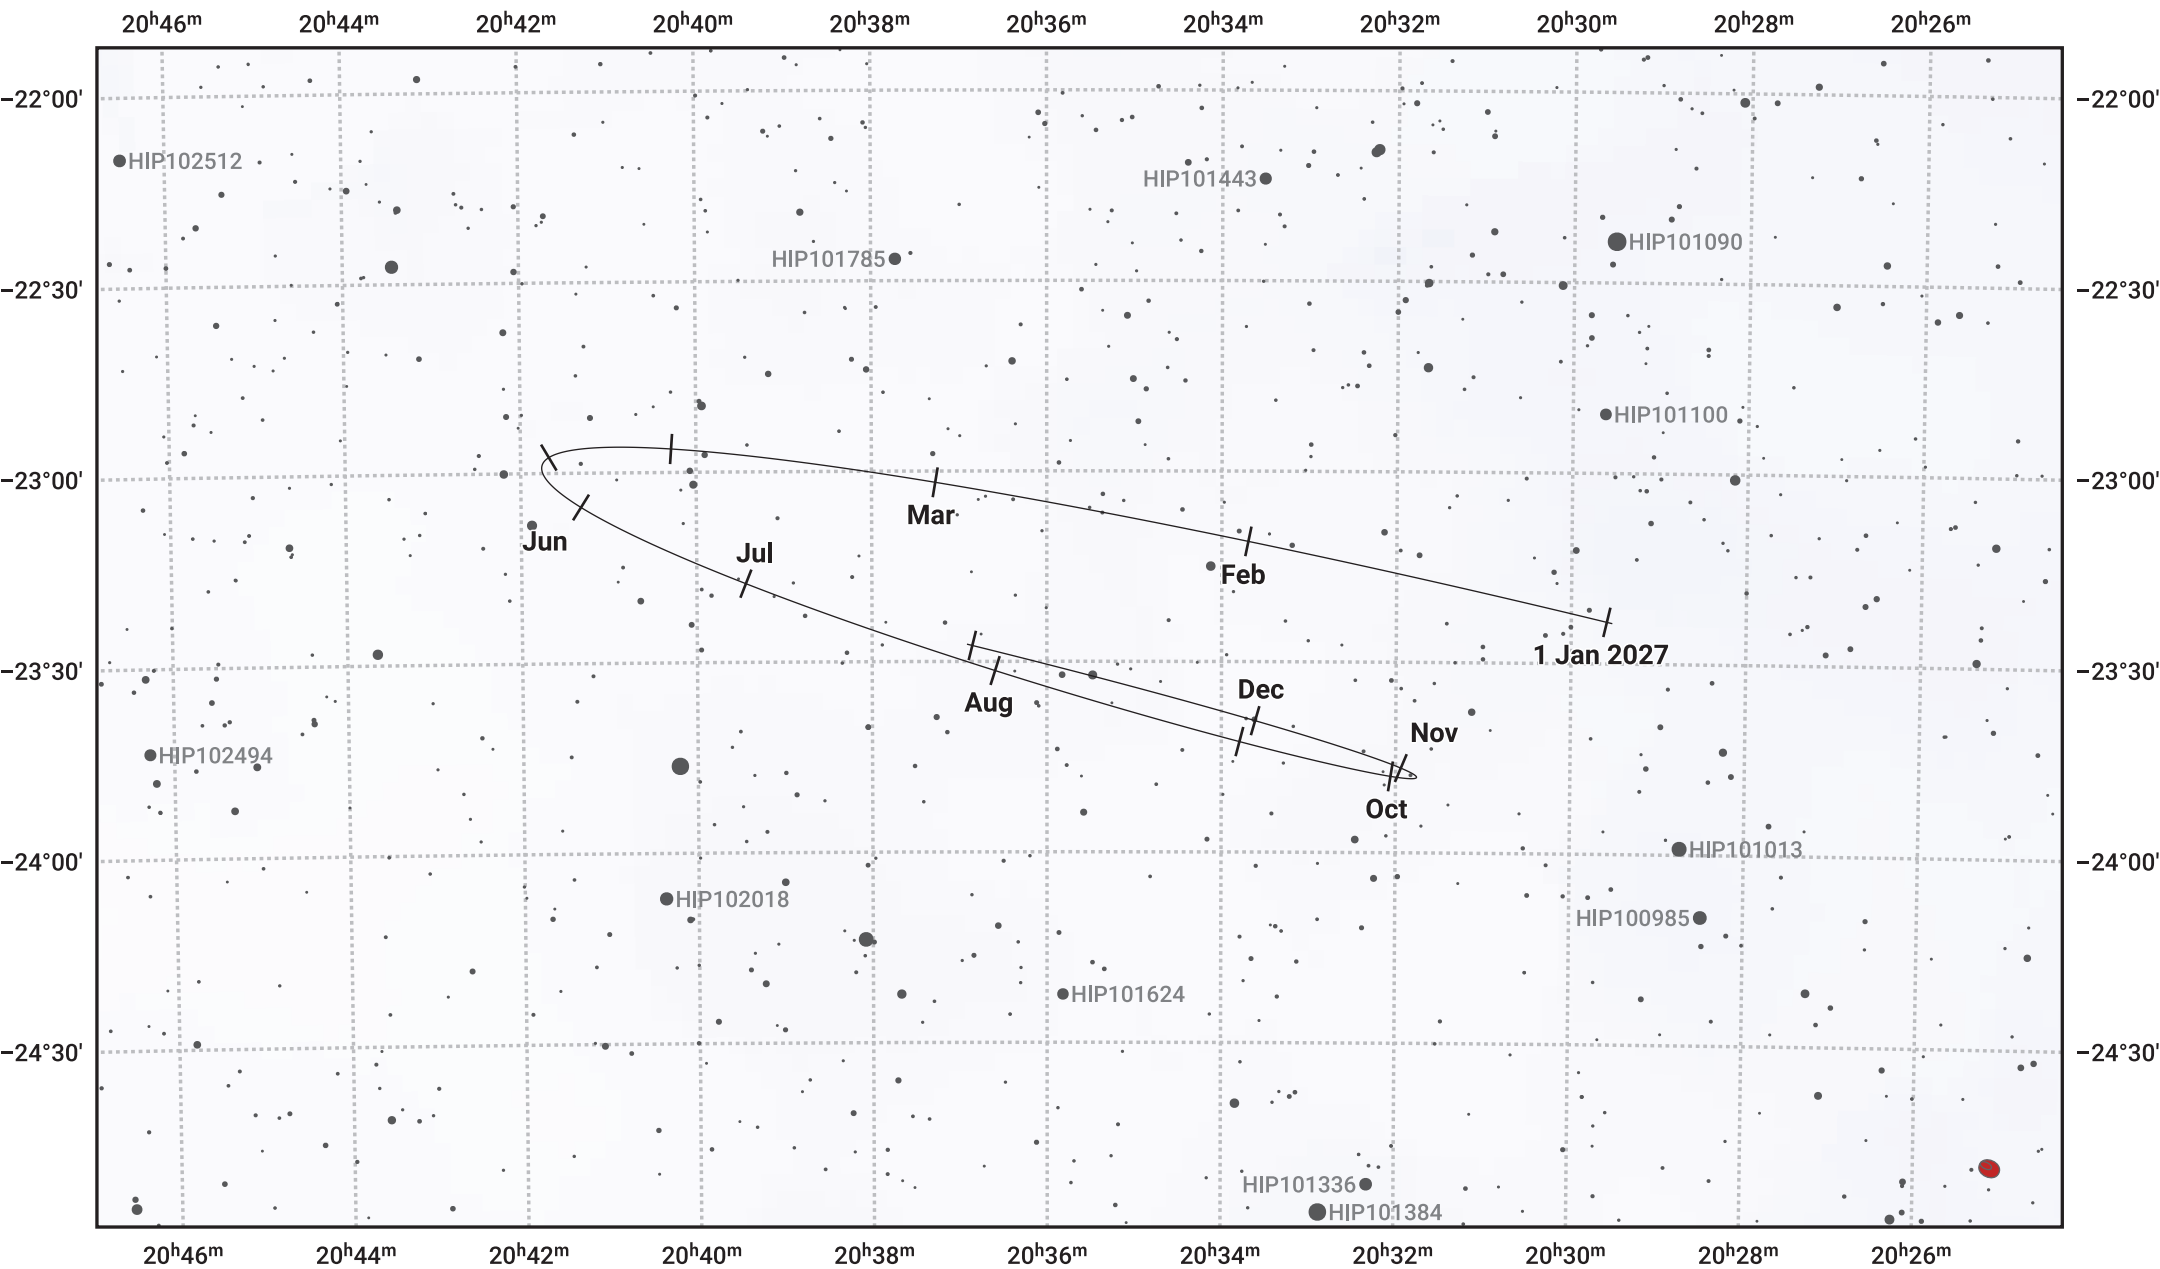

The path of Pluto in 2027

© Dominic Ford 2011–2024. Date markers placed at midnight UTC. Downloaded from <https://in-the-sky.org>

Magnitude scale: · 12.0 · 11.0 · 10.0 · 9.0 · 8.0 · 7.0 ● 6.0

— Ecliptic Plane

- Galaxy
- Bright nebula
- Open cluster
- ⊕ Globular cluster

| Date | Mag |
|------------|------|
| 2027 Jan 1 | 15.2 |
| 2027 Apr 1 | 15.3 |
| 2027 Jul 1 | 15.2 |
| 2027 Oct 1 | 15.3 |
| 2028 Jan 1 | 15.3 |