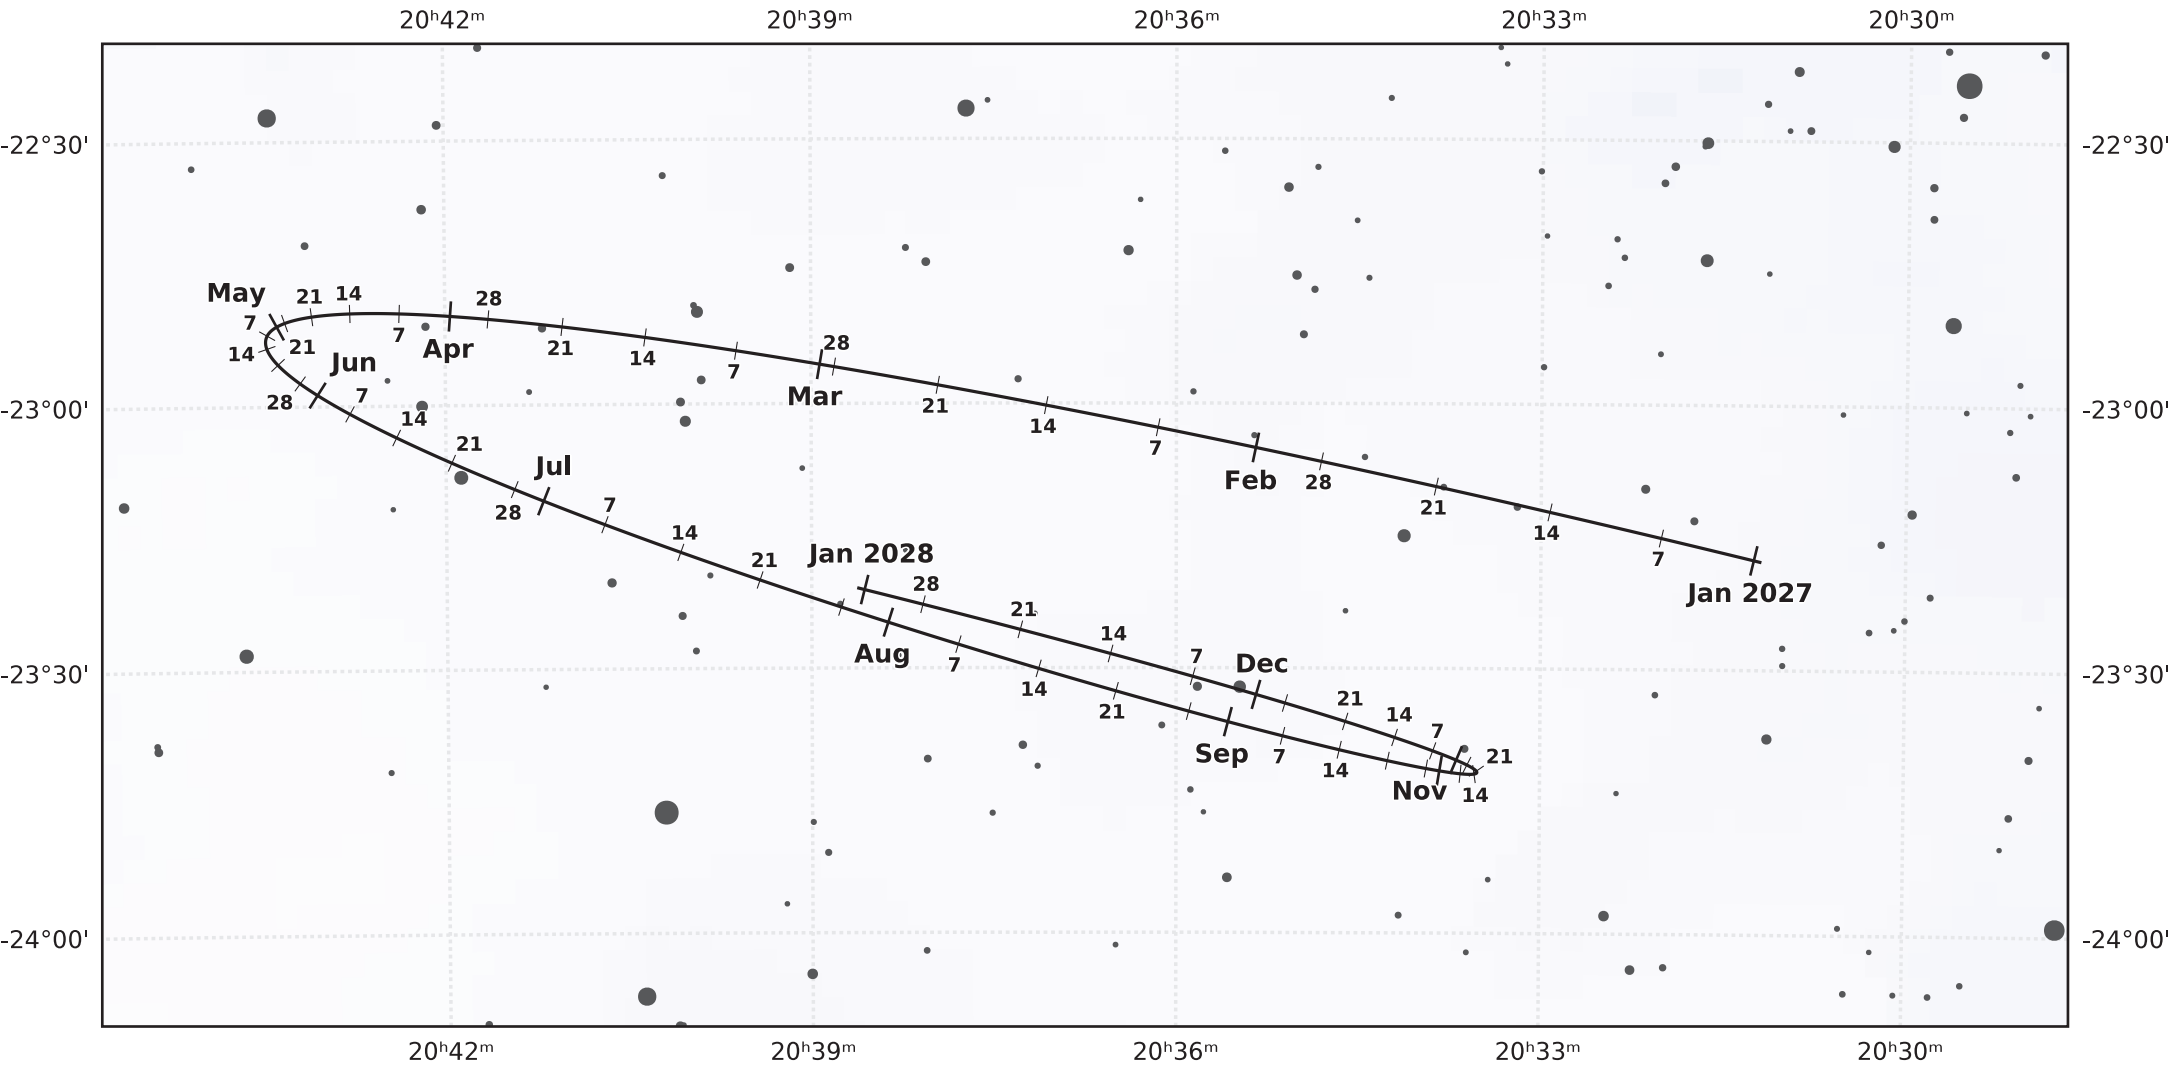

The path of Pluto in 2027

© Dominic Ford 2011-2021. Downloaded from <https://in-the-sky.org>

Magnitude scale: •11.0 •10.5 •10.0 •9.5 •9.0 •8.5 •8.0 •7.5 ●7.0 ●6.5 ●6.0

— The Equator — Ecliptic Plane — Galactic Plane