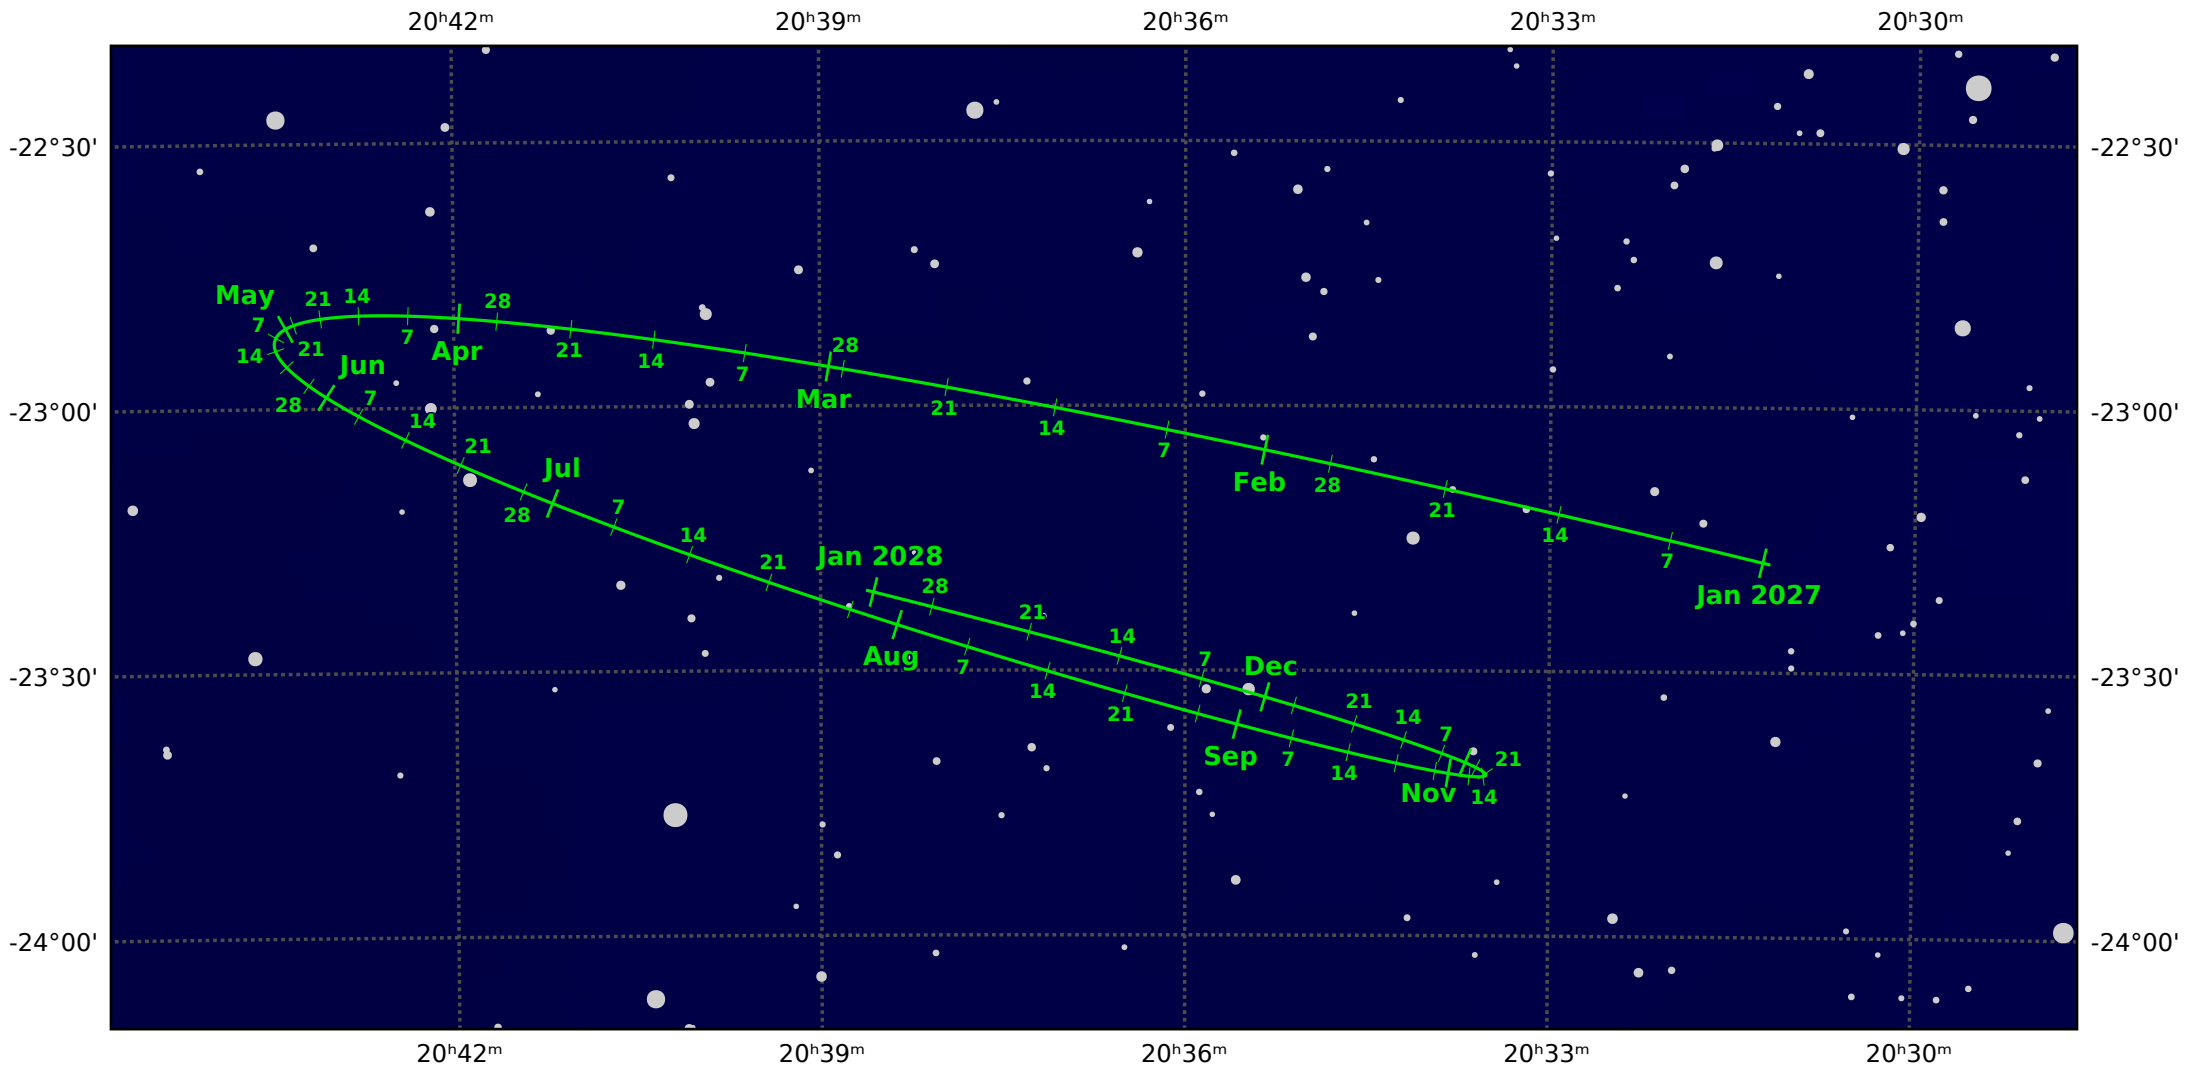

The path of Pluto in 2027

© Dominic Ford 2011-2021. Downloaded from <https://in-the-sky.org>

Magnitude scale: ● 11.0 ● 10.5 ● 10.0 ● 9.5 ● 9.0 ● 8.5 ● 8.0 ● 7.5 ● 7.0 ● 6.5 ● 6.0

— Ecliptic Plane — Galactic Plane