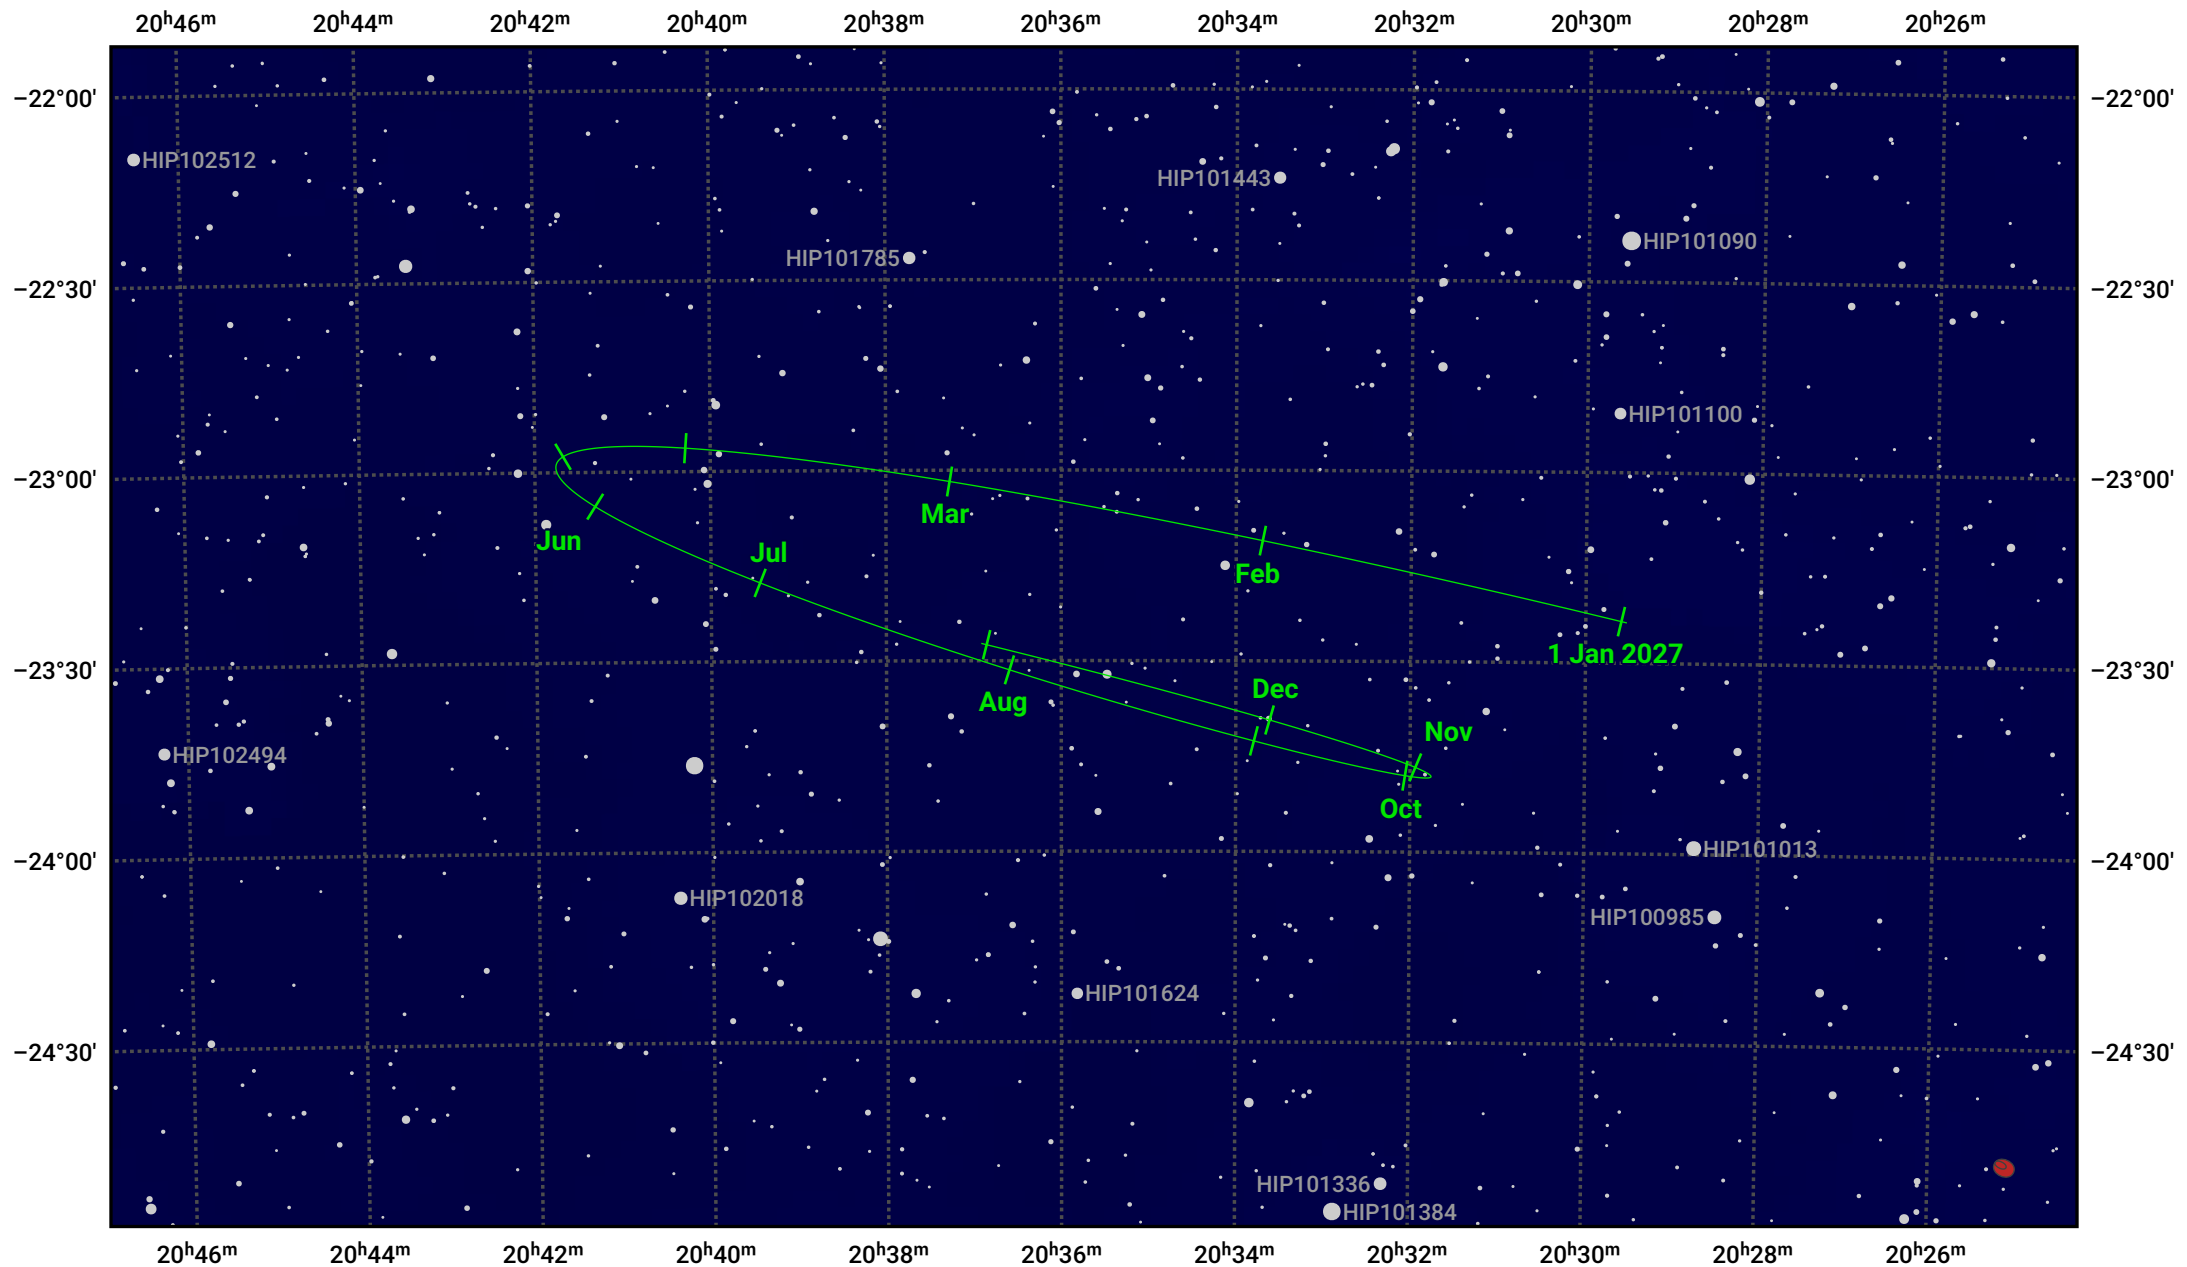

The path of Pluto in 2027

© Dominic Ford 2011–2024. Date markers placed at midnight UTC. Downloaded from <https://in-the-sky.org>

Magnitude scale: · 12.0 · 11.0 · 10.0 · 9.0 · 8.0 · 7.0 · 6.0

— Ecliptic Plane

- Galaxy
- Bright nebula
- Open cluster
- ⊕ Globular cluster

Date	Mag
2027 Jan 1	15.2
2027 Apr 1	15.3
2027 Jul 1	15.2
2027 Oct 1	15.3
2028 Jan 1	15.3