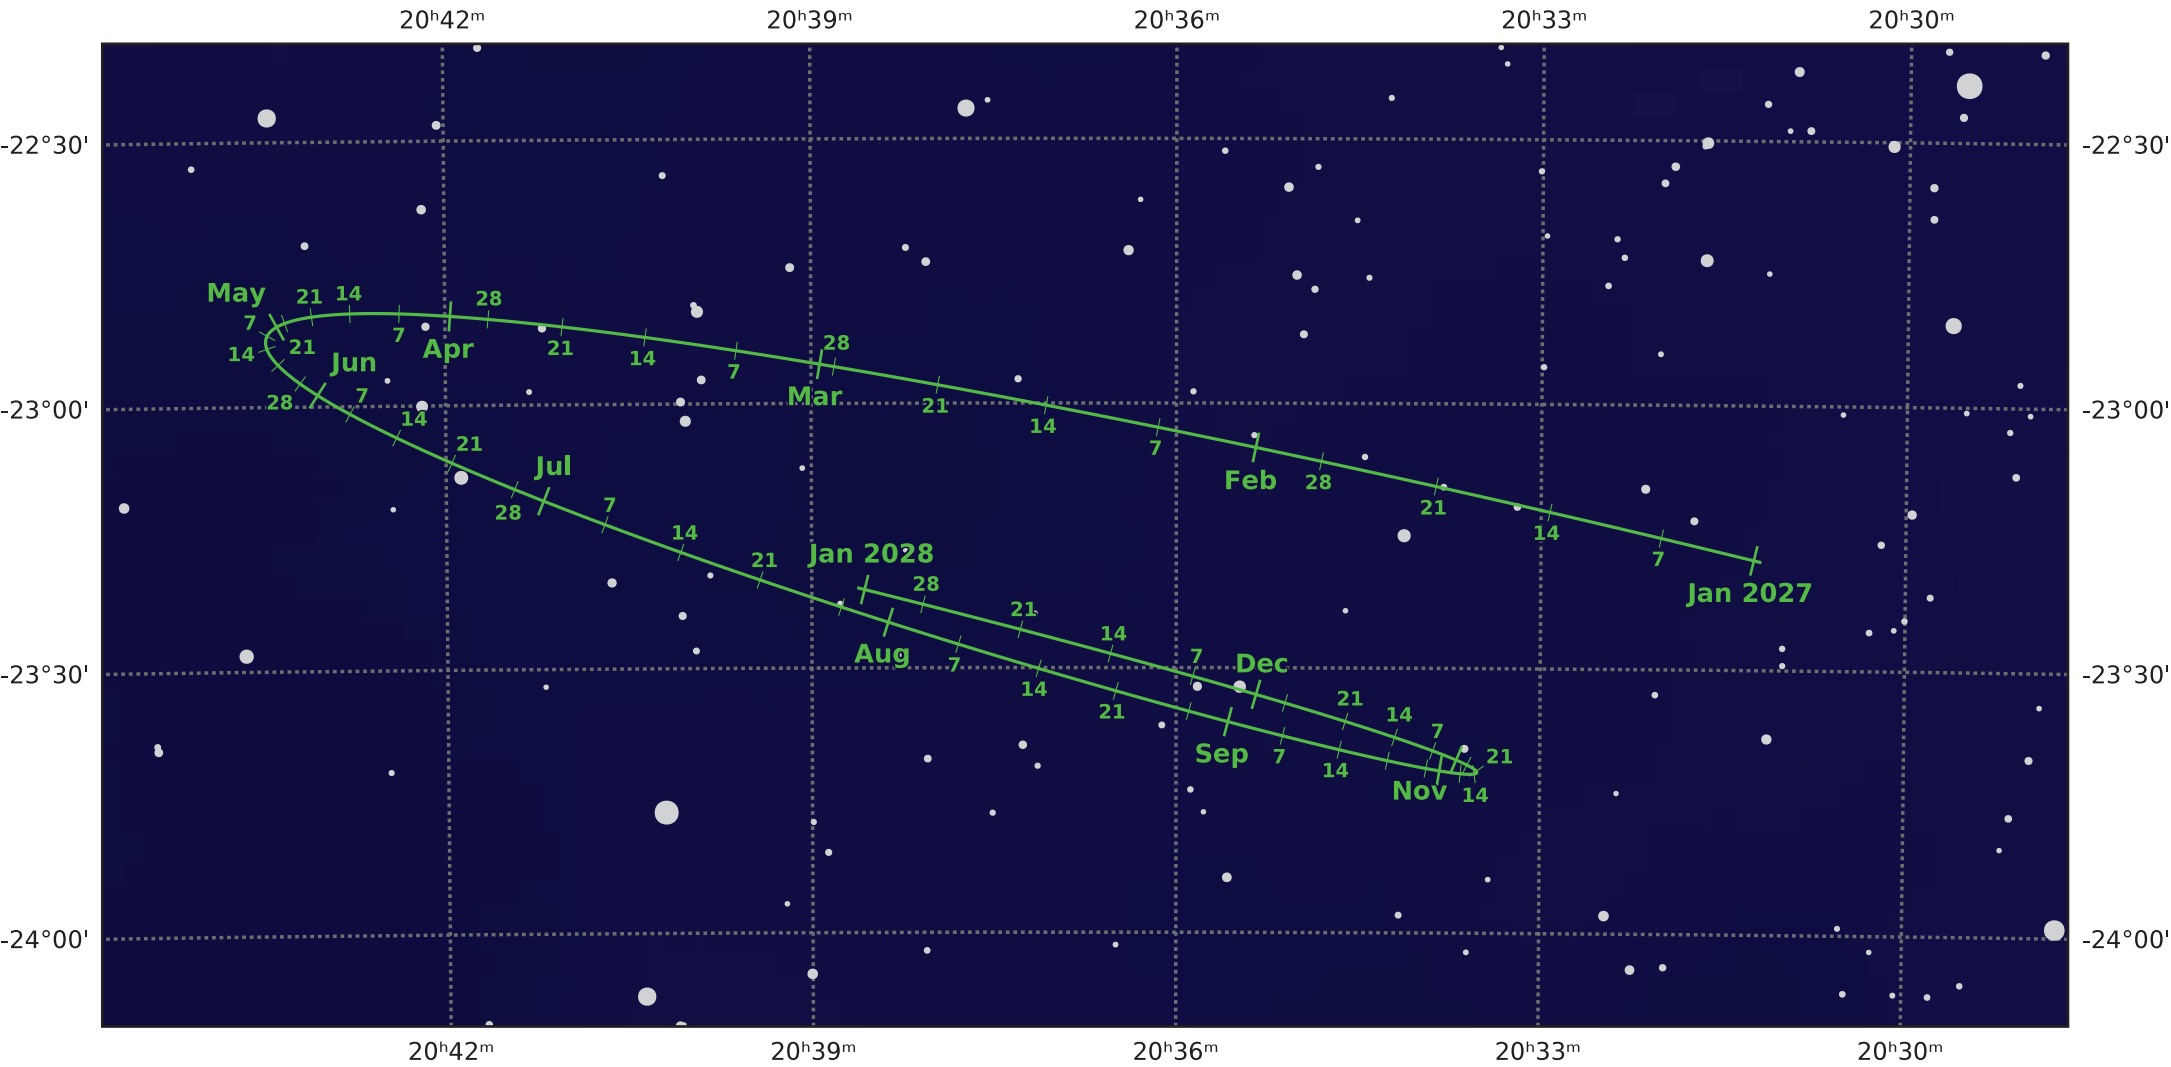

# The path of Pluto in 2027

© Dominic Ford 2011-2021. Downloaded from <https://in-the-sky.org>

Magnitude scale: • 11.0 • 10.5 • 10.0 • 9.5 • 9.0 • 8.5 • 8.0 • 7.5 • 7.0 • 6.5 • 6.0

— Ecliptic Plane — Galactic Plane