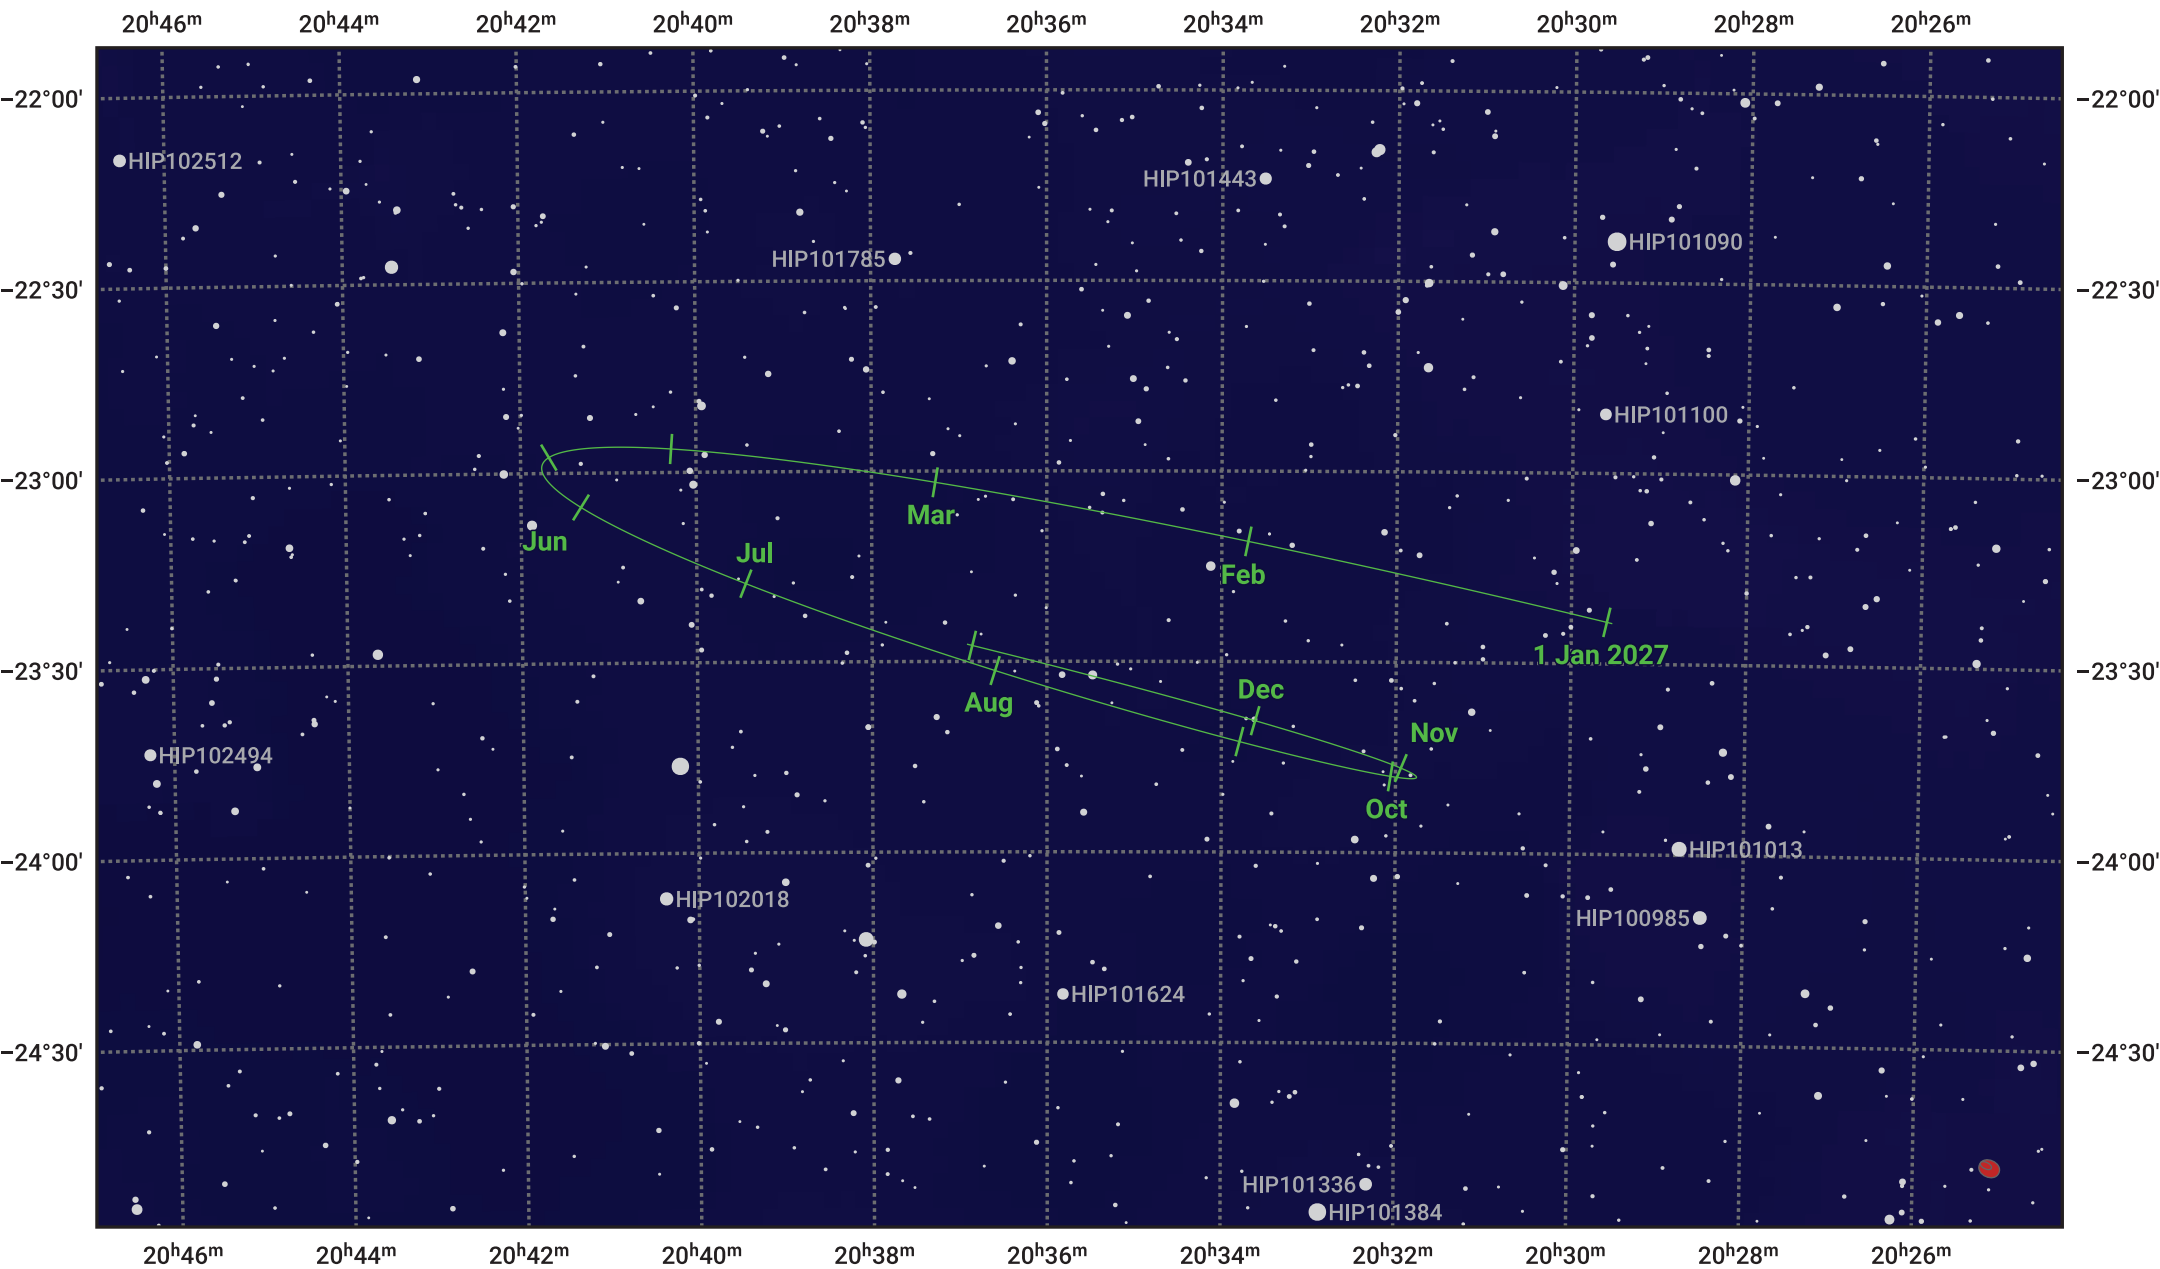

The path of Pluto in 2027

© Dominic Ford 2011–2024. Date markers placed at midnight UTC. Downloaded from <https://in-the-sky.org>

Magnitude scale: 12.0 11.0 10.0 9.0 8.0 7.0 6.0

Ecliptic Plane

- Galaxy
- Bright nebula
- Open cluster
- Globular cluster

Date	Mag
2027 Jan 1	15.2
2027 Apr 1	15.3
2027 Jul 1	15.2
2027 Oct 1	15.3
2028 Jan 1	15.3