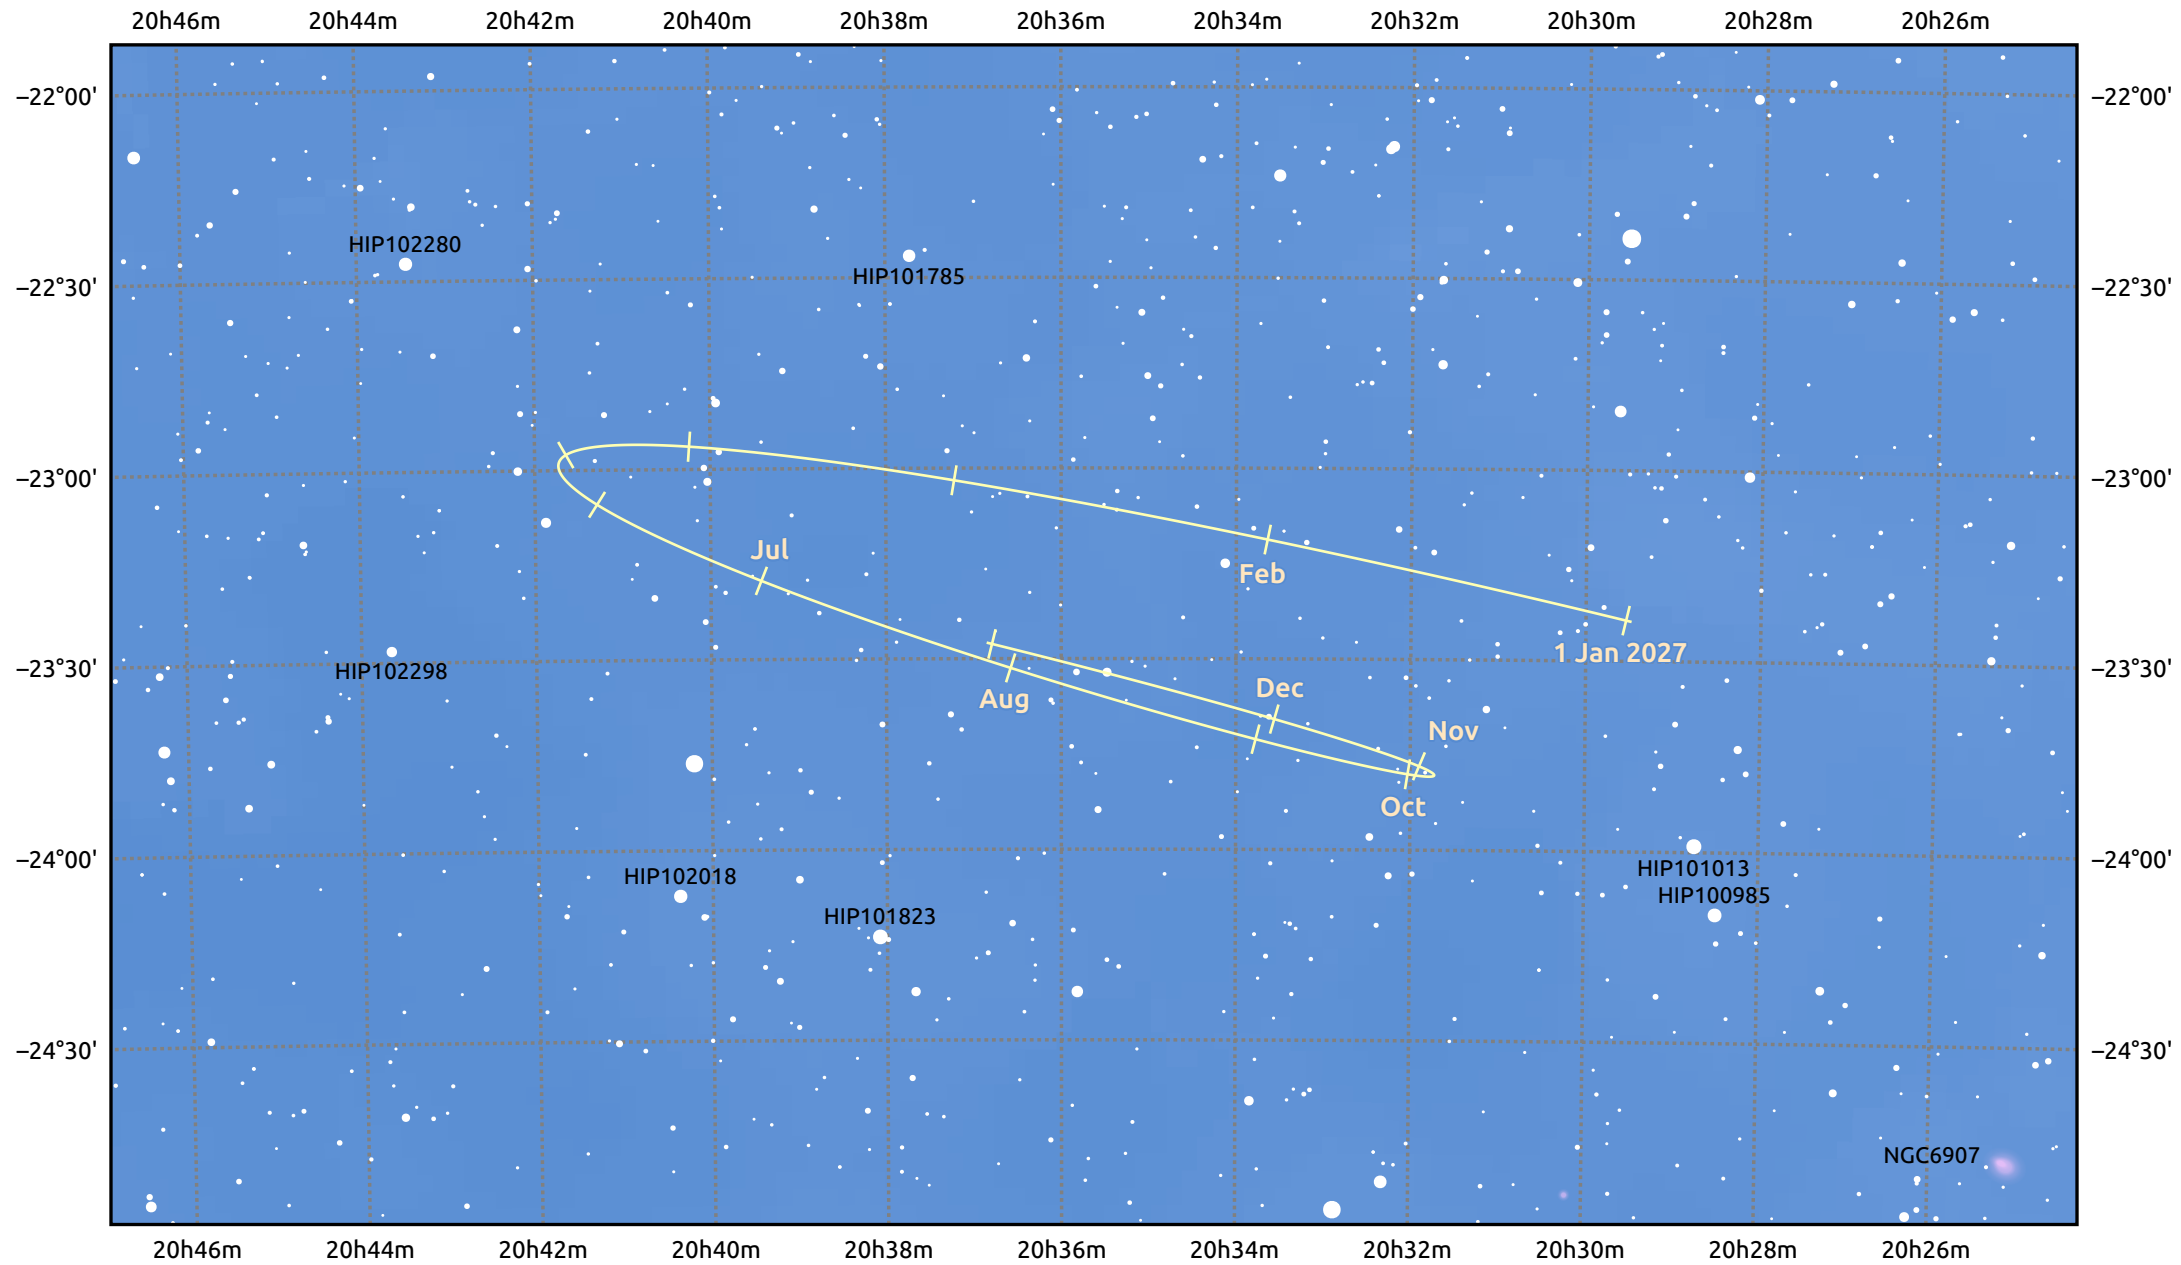

# The path of Pluto in 2027

© Dominic Ford 2011–2025. Date markers placed at midnight UTC. Downloaded from <https://in-the-sky.org>

Magnitude scale: · 12.0 · 11.0 · 10.0 · 9.0 · 8.0 ● 7.0 ● 6.0

— Ecliptic Plane

- Galaxy
- Bright nebula
- Open cluster
- Globular cluster
- Planetary nebula

Date	Mag
2027 Jan 1	15.2
2027 Apr 1	15.3
2027 Jul 1	15.1
2027 Oct 1	15.2
2028 Jan 1	15.2