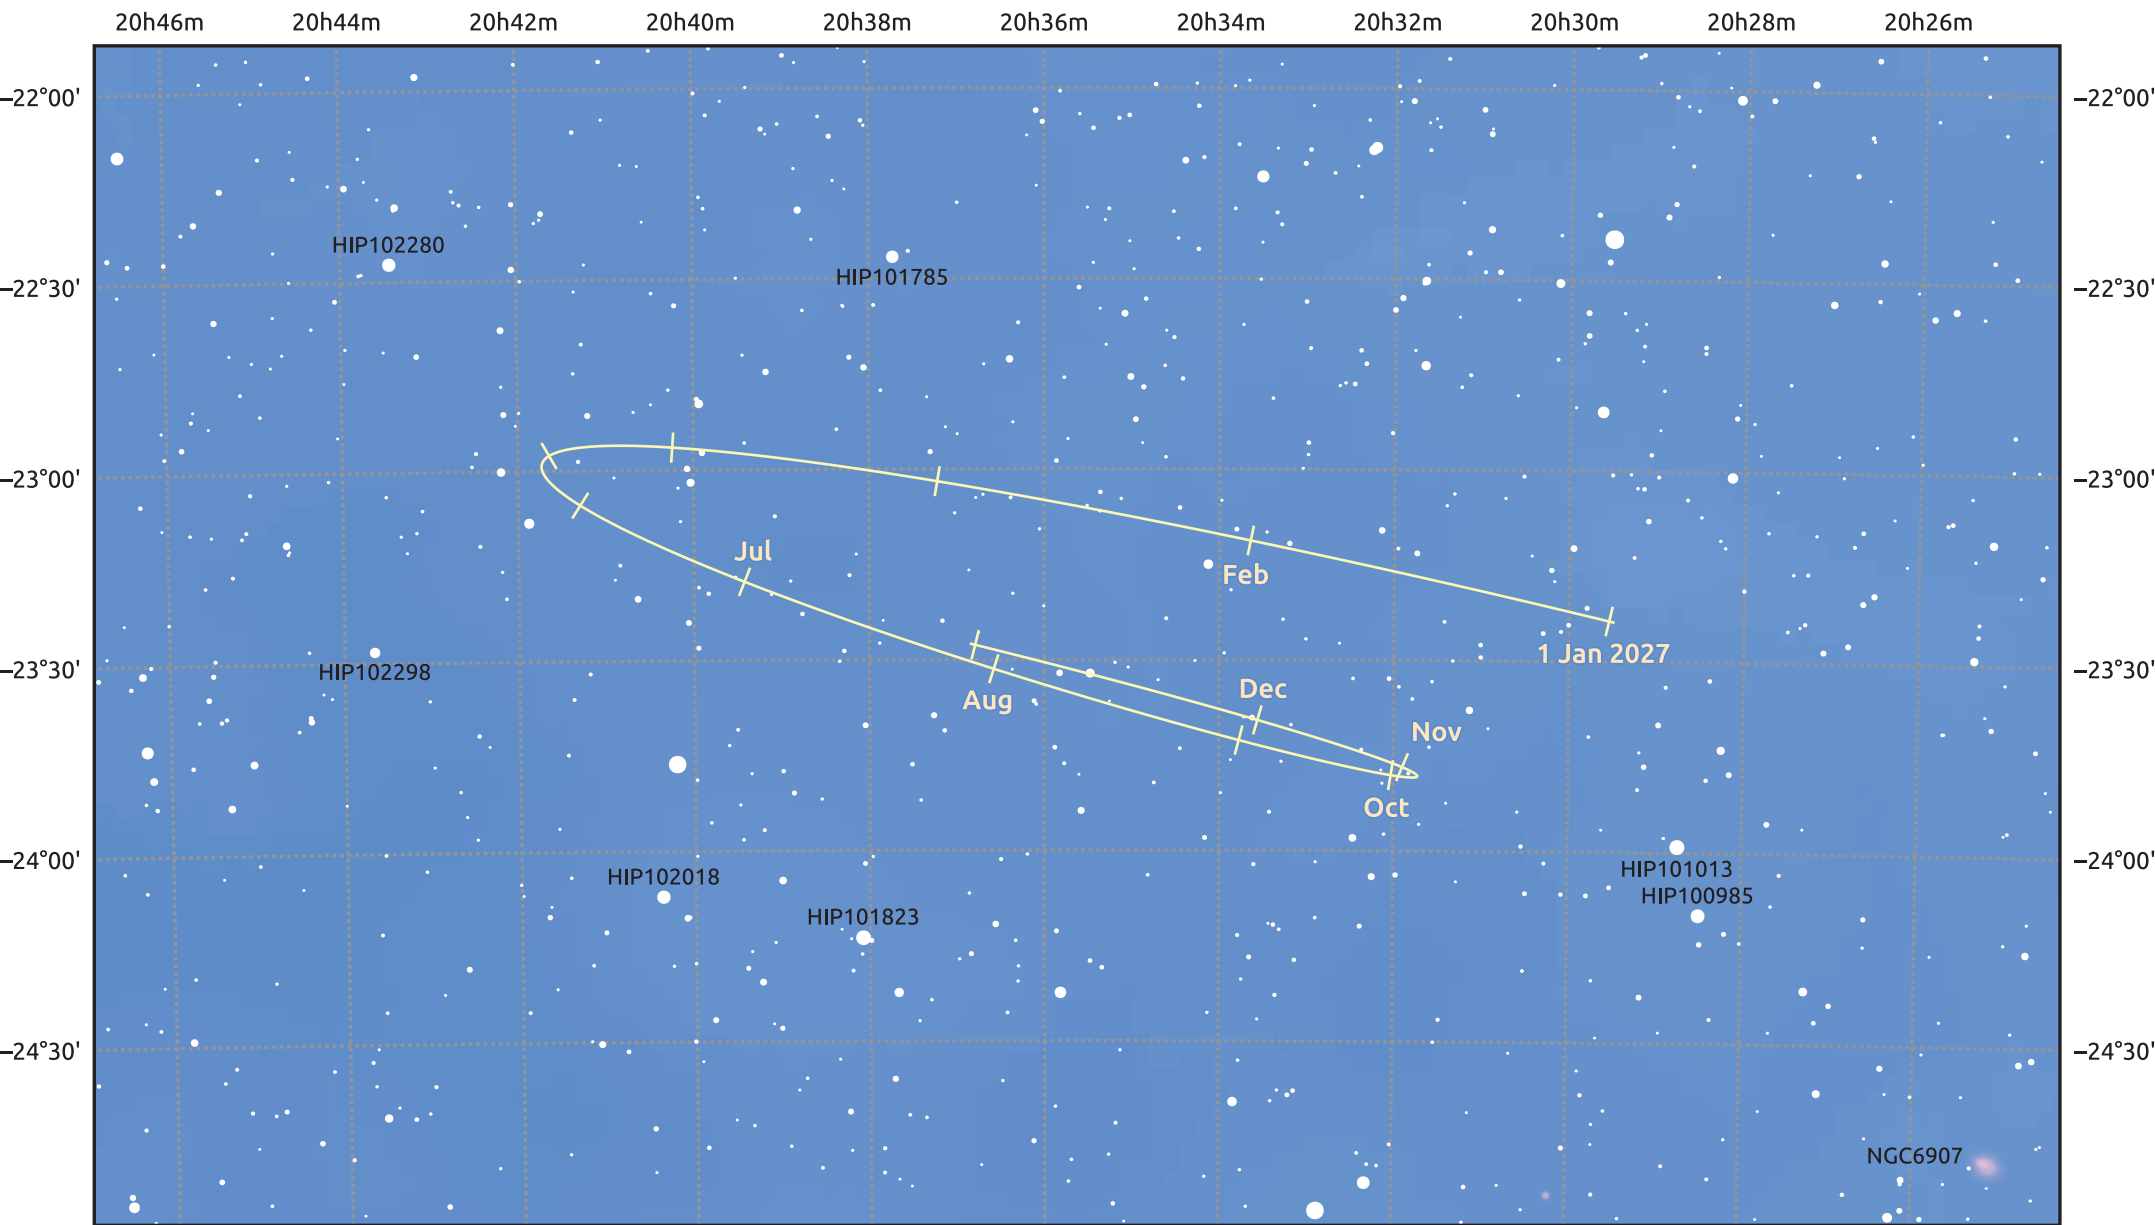

The path of Pluto in 2027

© Dominic Ford 2011–2025. Date markers placed at midnight UTC. Downloaded from <https://in-the-sky.org>

Magnitude scale: • 12.0 • 11.0 • 10.0 • 9.0 • 8.0 • 7.0 • 6.0

— Ecliptic Plane

- Galaxy
- Bright nebula
- Open cluster
- Globular cluster
- Planetary nebula

Date	Mag
2027 Jan 1	15.2
2027 Apr 1	15.3
2027 Jul 1	15.1
2027 Oct 1	15.2
2028 Jan 1	15.2