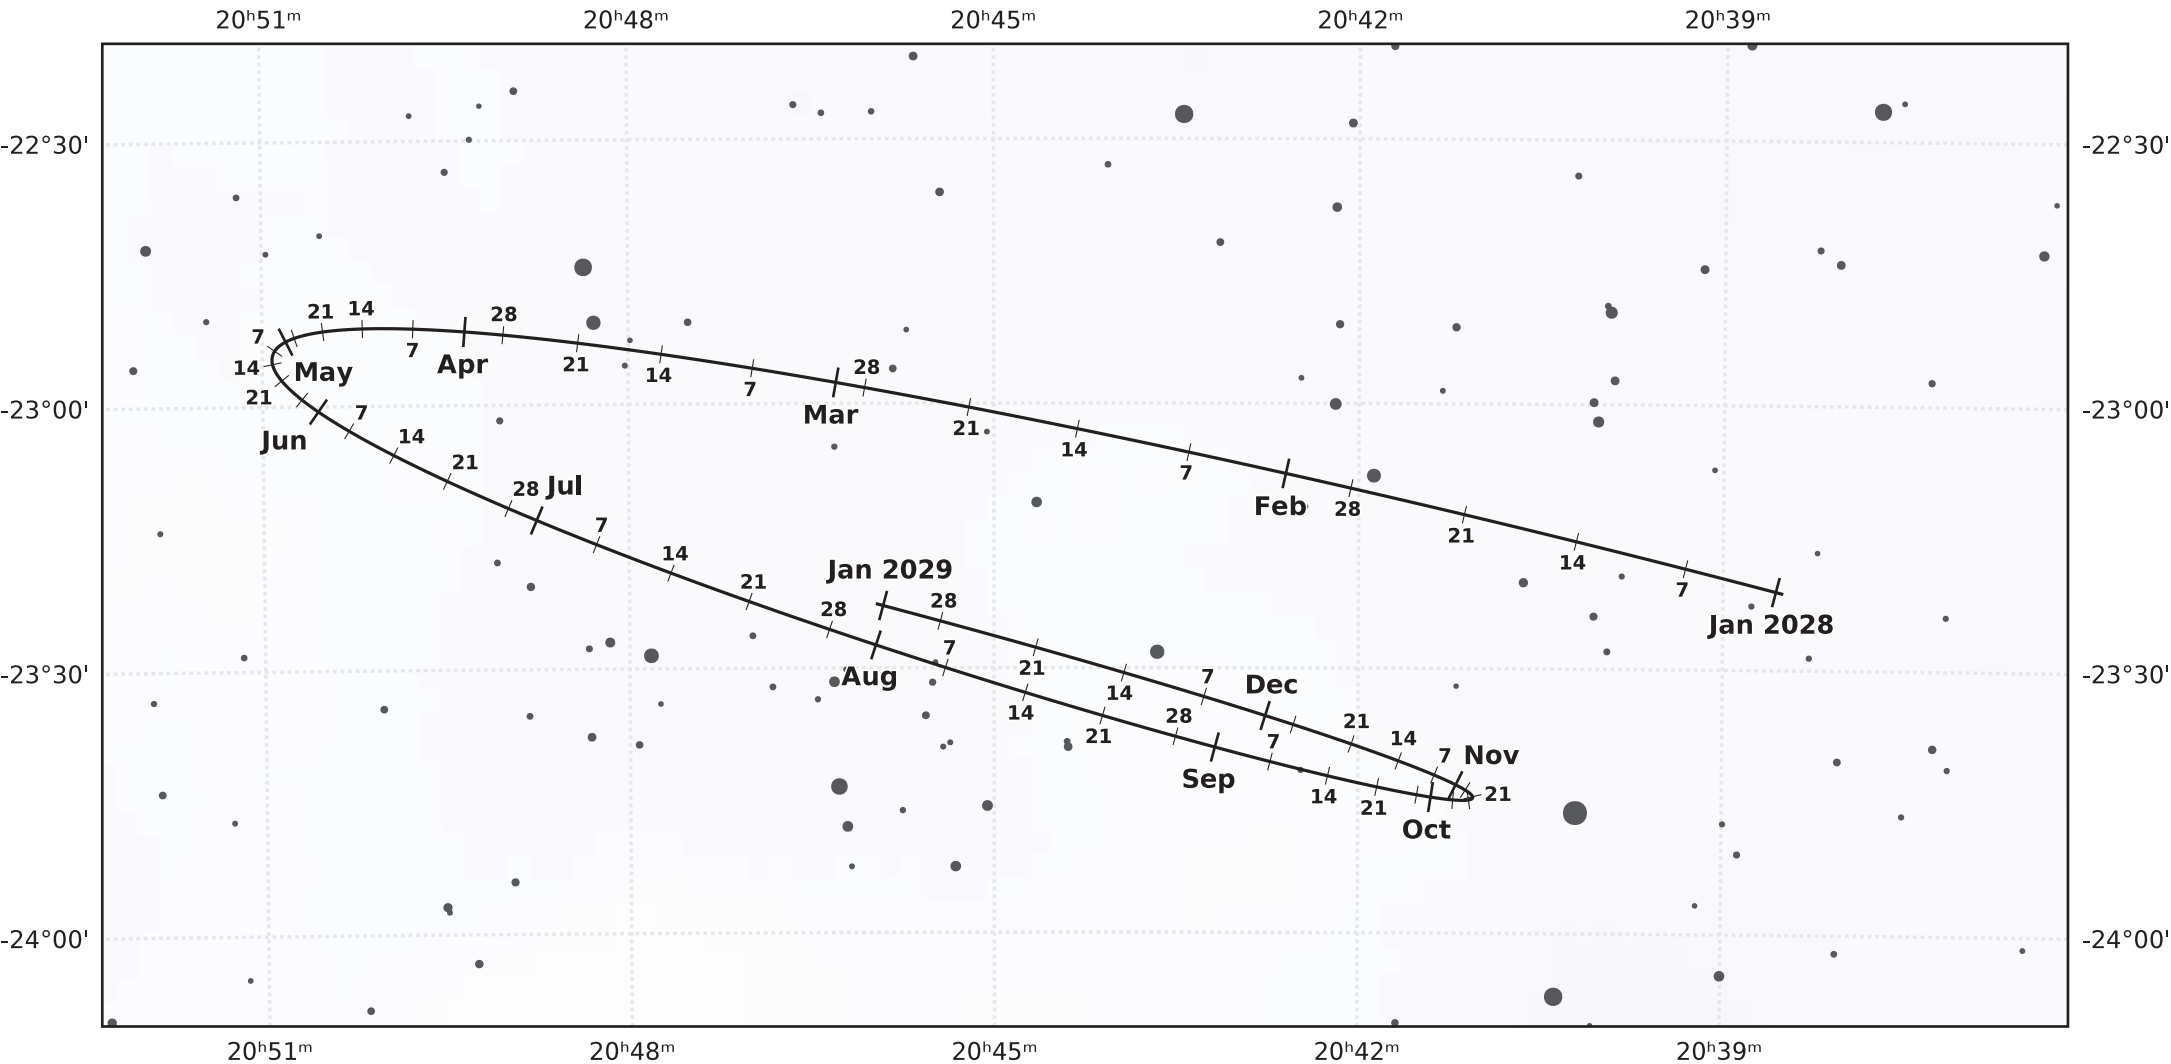

The path of Pluto in 2028

© Dominic Ford 2011-2021. Downloaded from <https://in-the-sky.org>

Magnitude scale: • 11.0 • 10.5 • 10.0 • 9.5 • 9.0 • 8.5 • 8.0 • 7.5 • 7.0 • 6.5 • 6.0

— The Equator — Ecliptic Plane — Galactic Plane