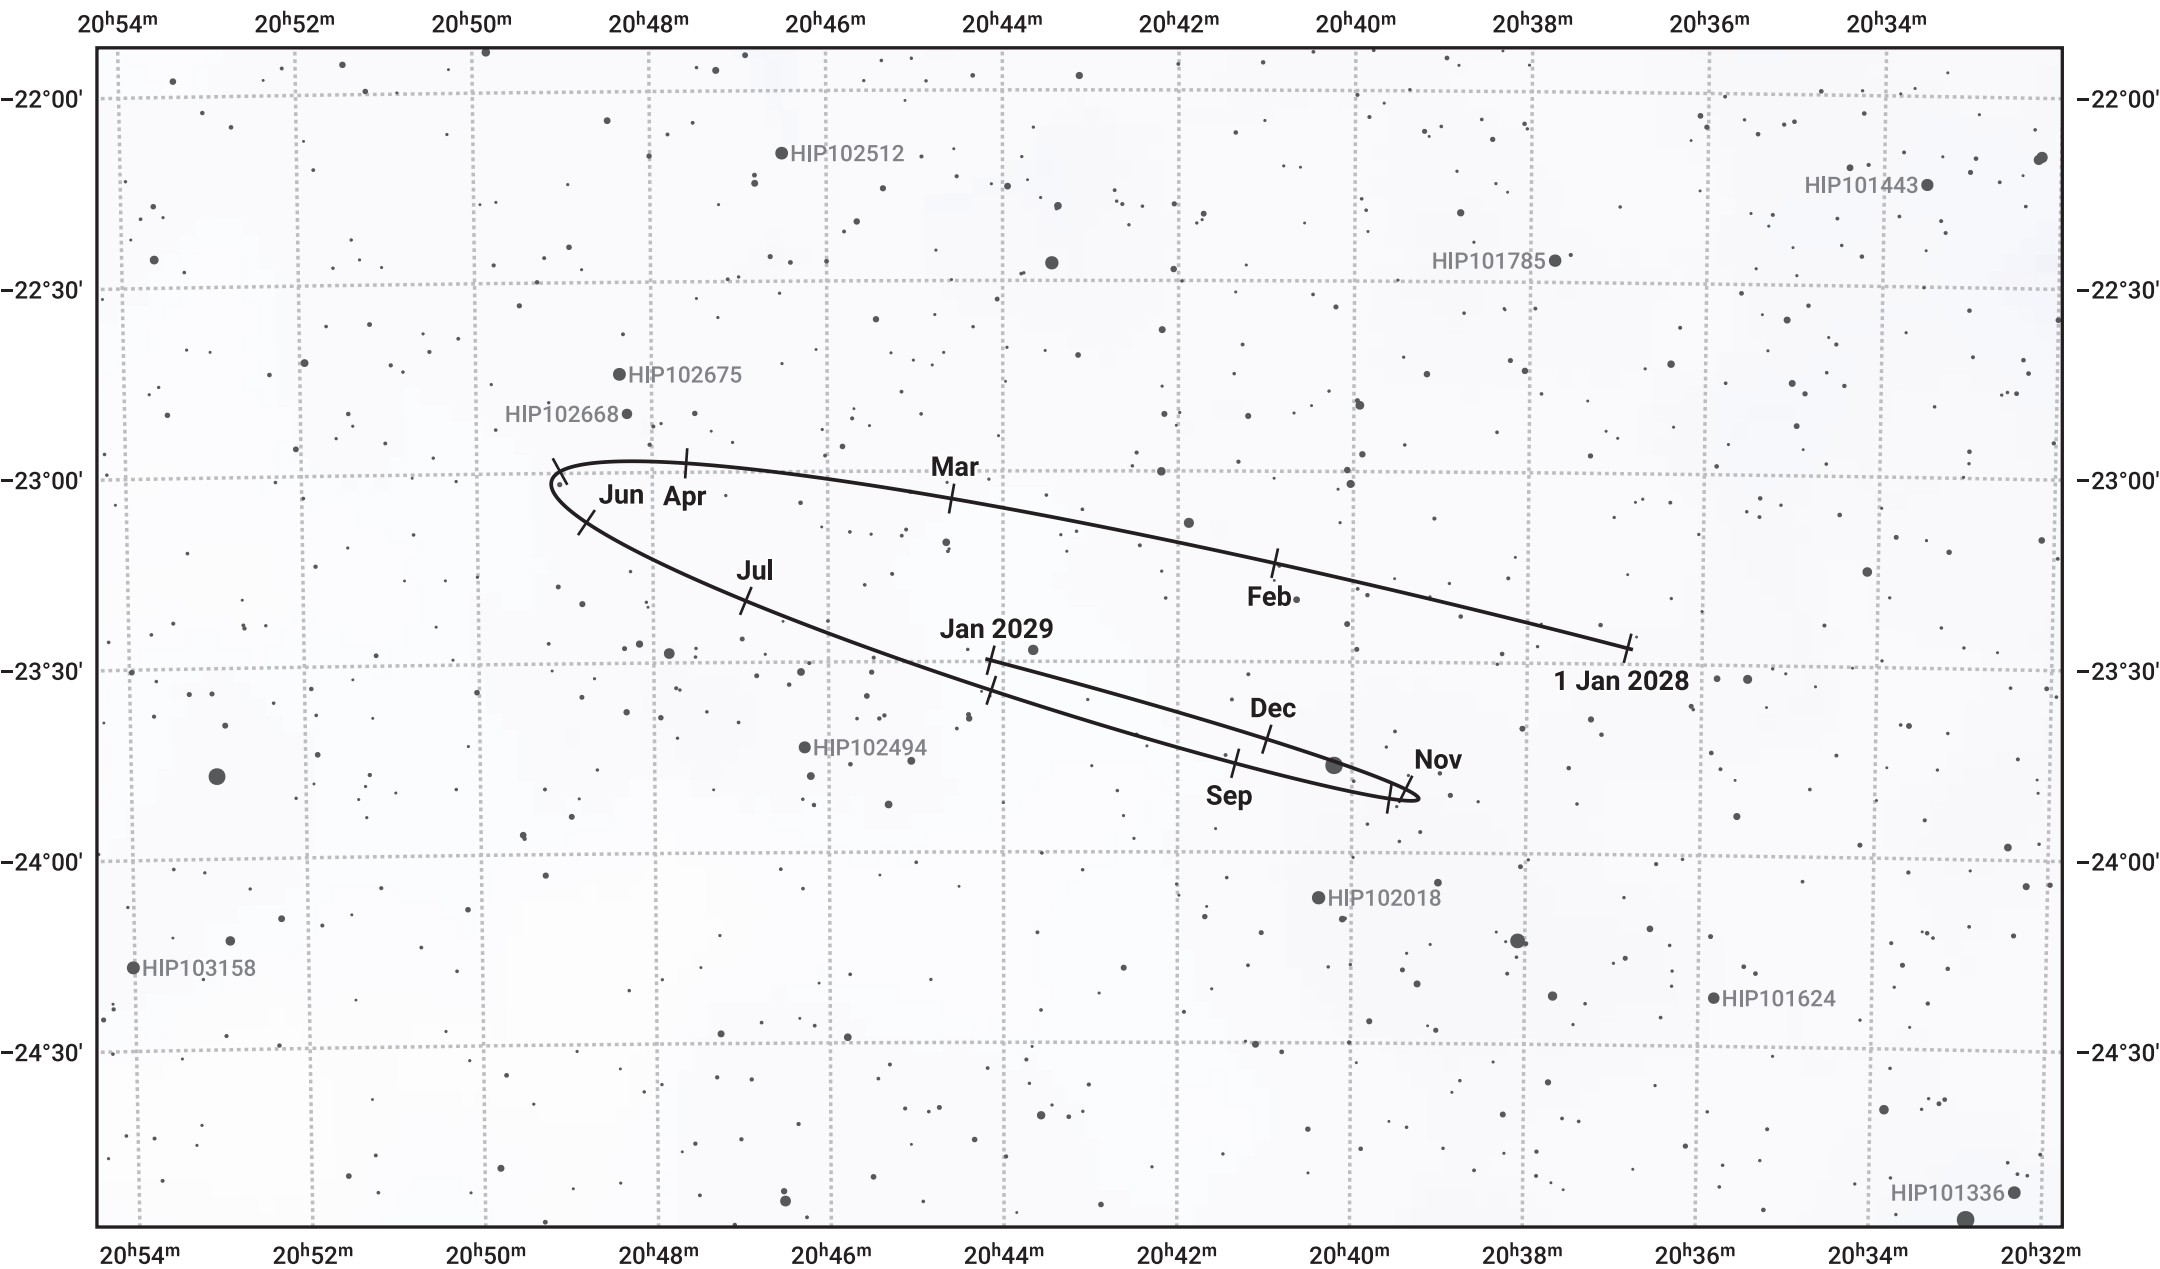

# The path of Pluto in 2028

© Dominic Ford 2011–2024. Date markers placed at midnight UTC. Downloaded from <https://in-the-sky.org>

Magnitude scale: · 12.0 · 11.0 · 10.0 · 9.0 · 8.0 · 7.0 ● 6.0

— Ecliptic Plane

- Galaxy
- Bright nebula
- Open cluster
- ⊕ Globular cluster

Date	Mag
2028 Jan 1	15.3
2028 Apr 1	15.3
2028 Jul 1	15.2
2028 Oct 1	15.3
2029 Jan 1	15.3