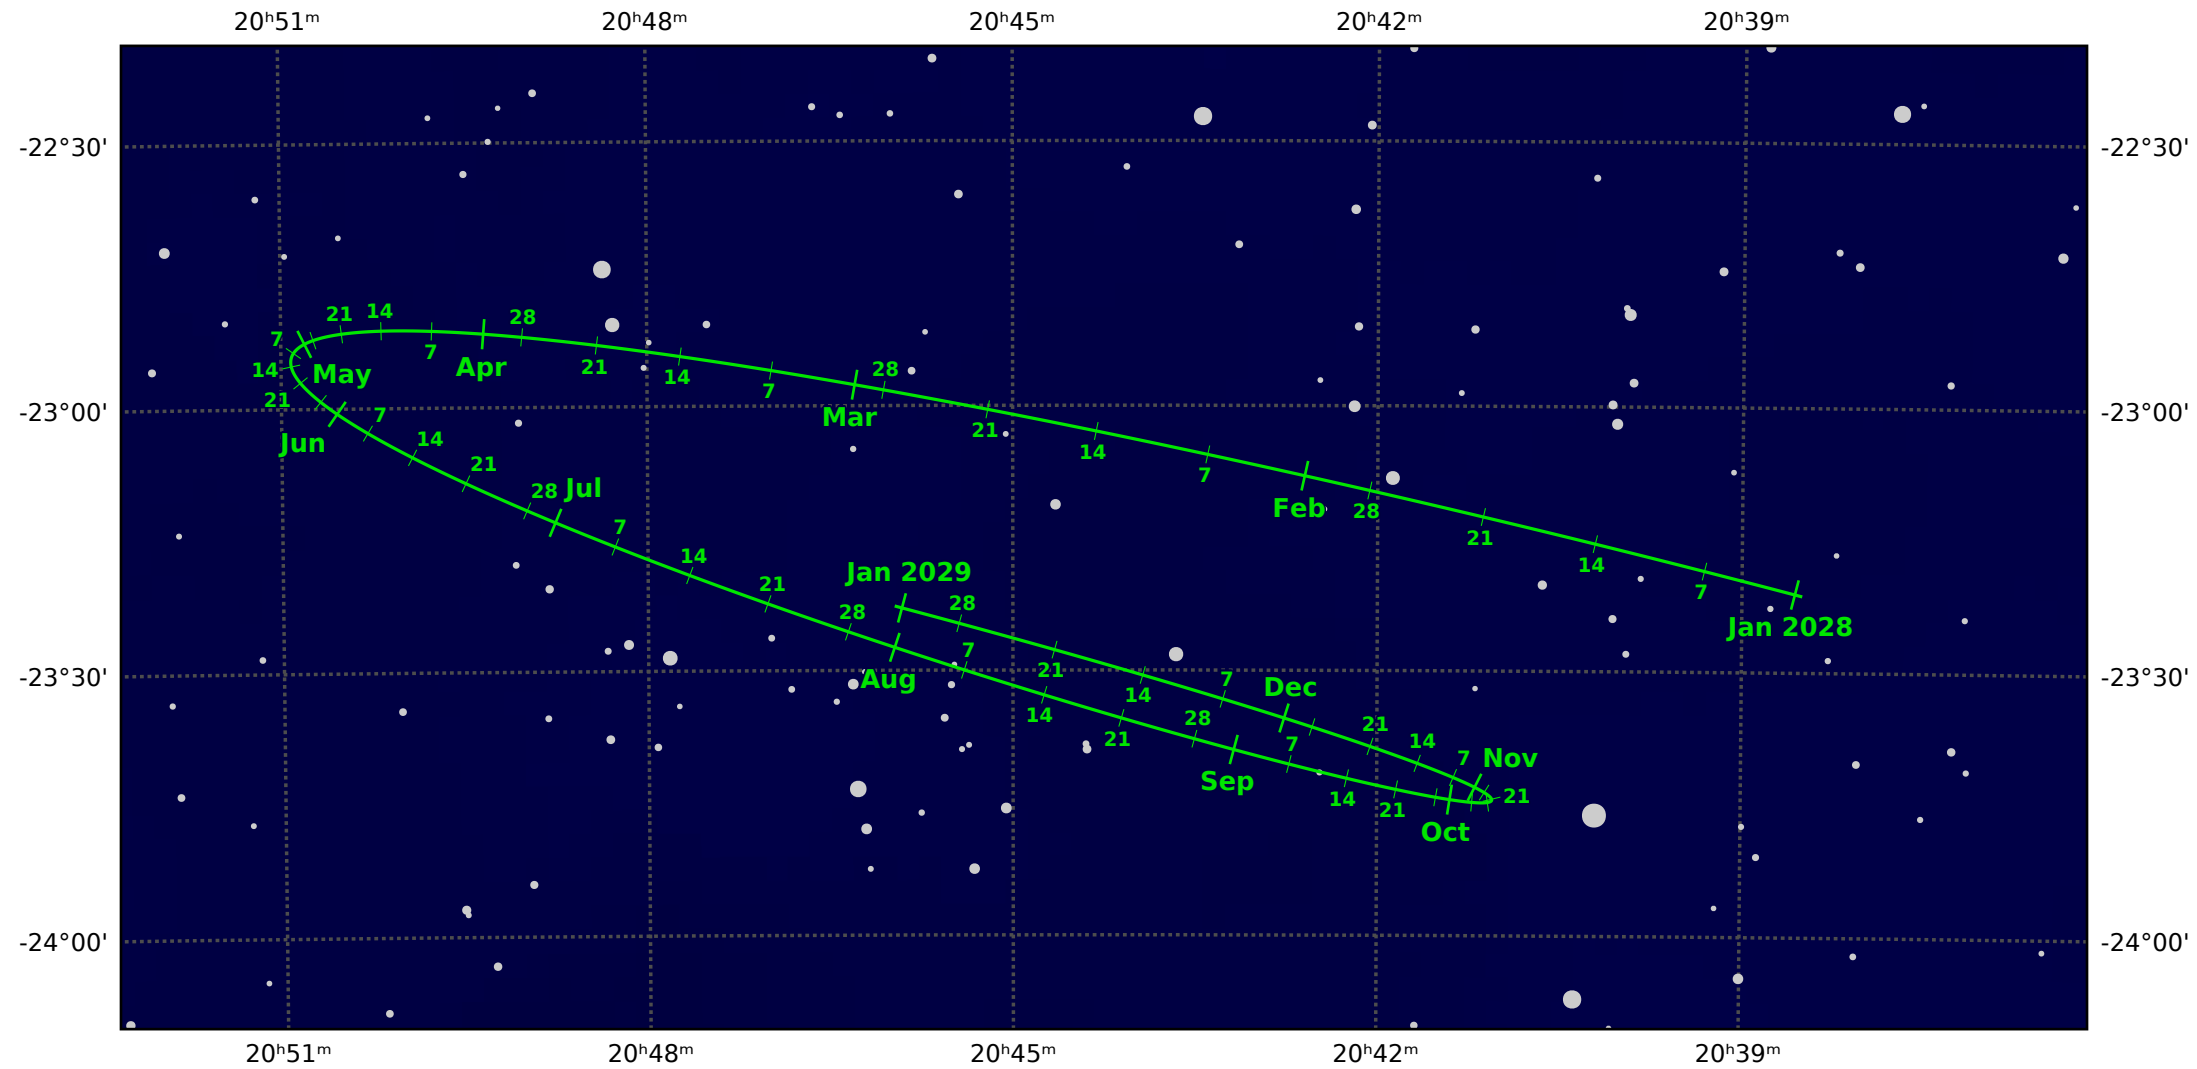

The path of Pluto in 2028

© Dominic Ford 2011-2021. Downloaded from <https://in-the-sky.org>

Magnitude scale: •11.0 •10.5 •10.0 •9.5 •9.0 •8.5 •8.0 ●7.5 ●7.0 ●6.5 ●6.0

— Ecliptic Plane — Galactic Plane