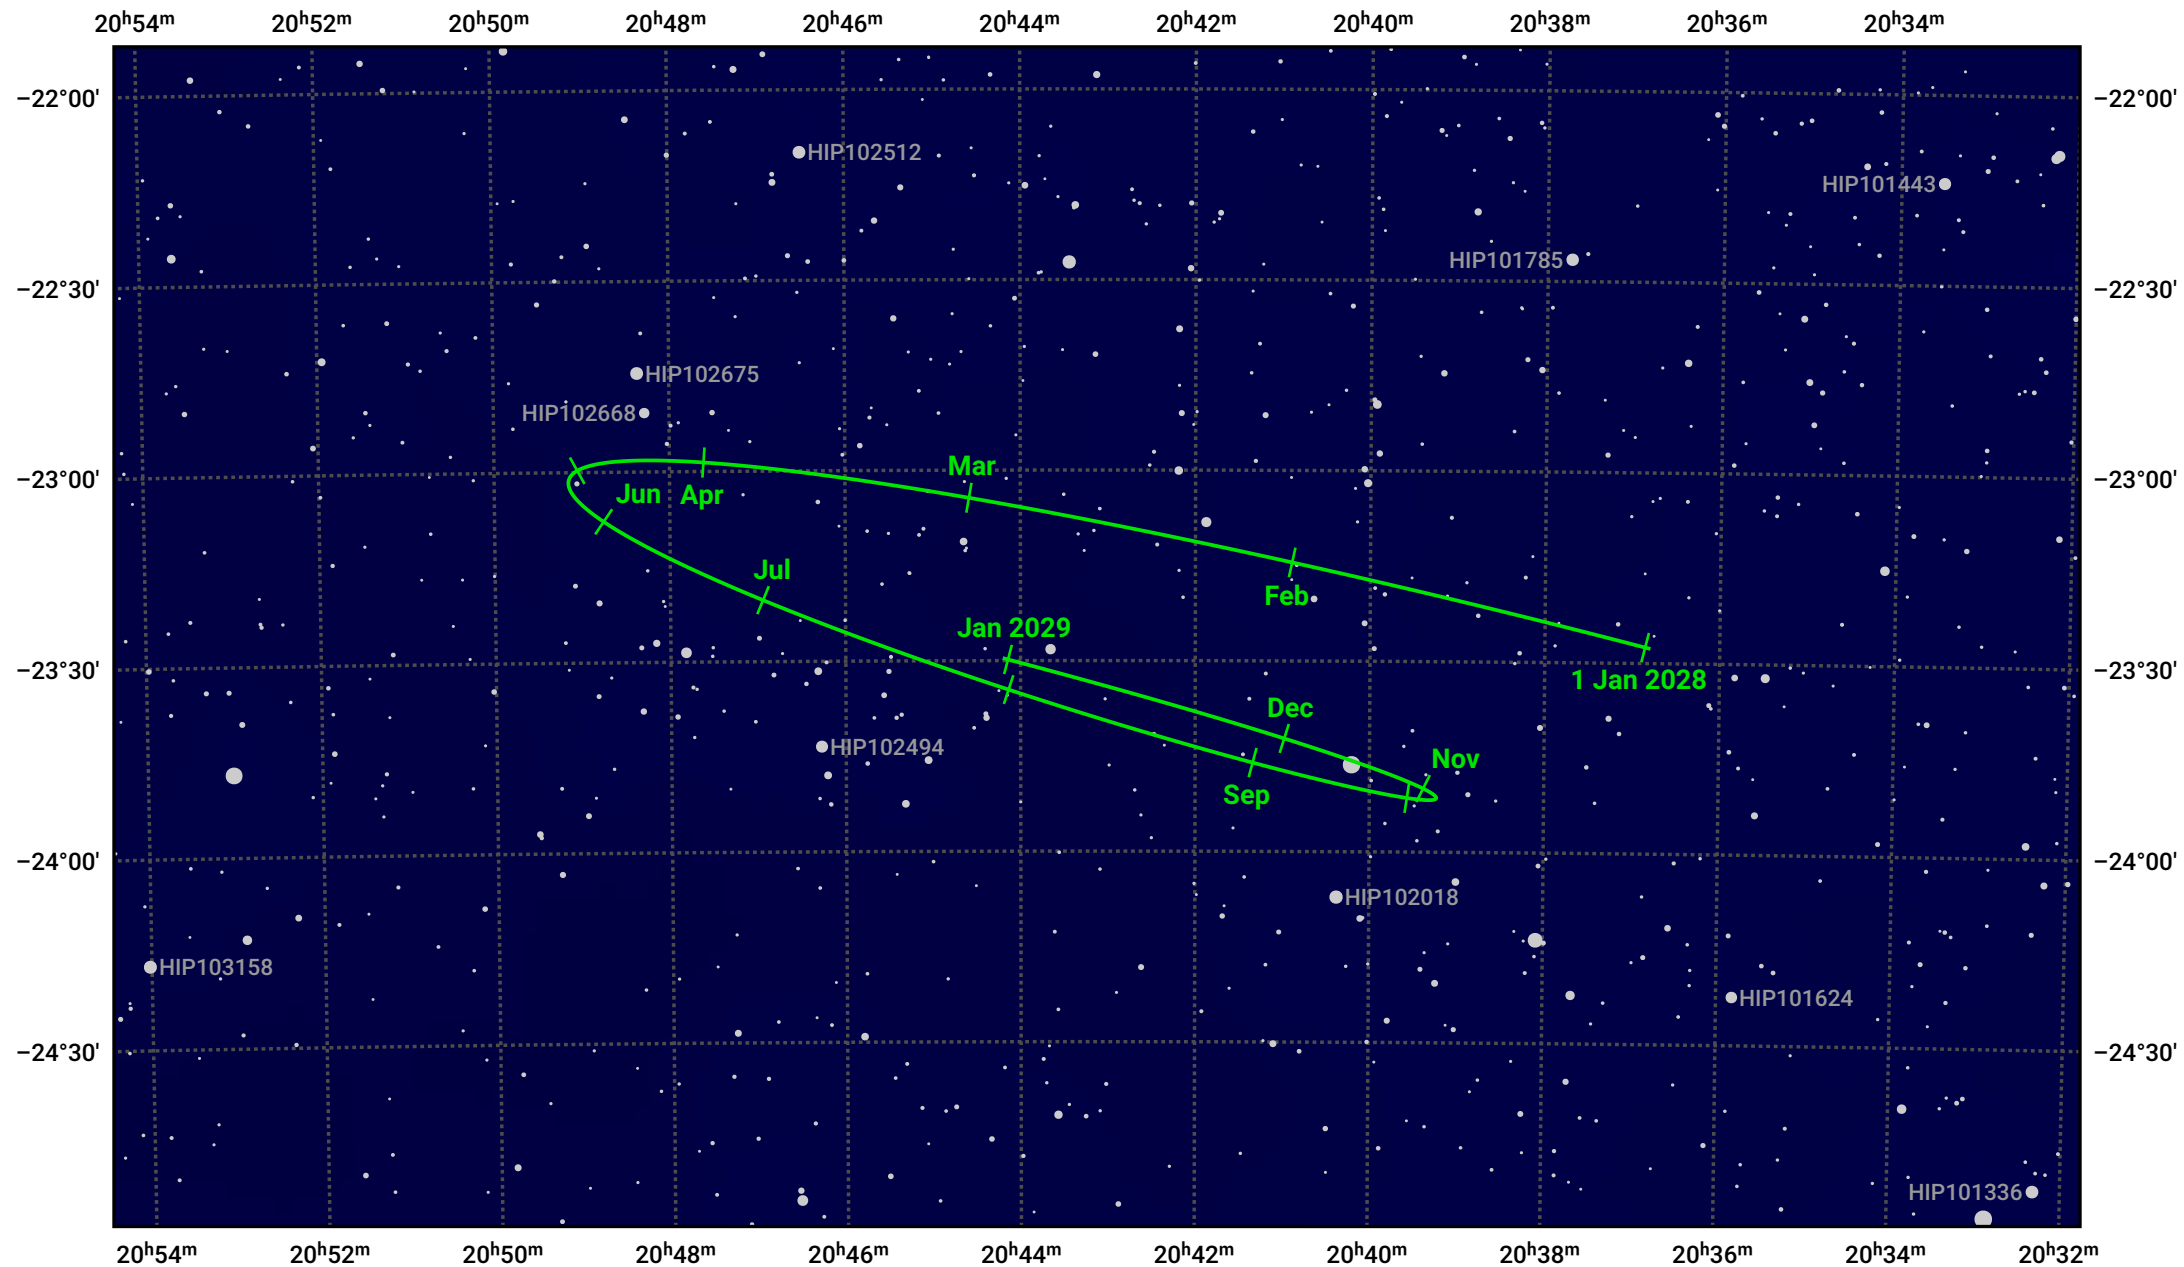

# The path of Pluto in 2028

© Dominic Ford 2011–2024. Date markers placed at midnight UTC. Downloaded from <https://in-the-sky.org>

Magnitude scale: · 12.0 · 11.0 · 10.0 · 9.0 · 8.0 · 7.0 · 6.0

— Ecliptic Plane

● Galaxy    ■ Bright nebula    ● Open cluster    ⊕ Globular cluster

Date	Mag
2028 Jan 1	15.3
2028 Apr 1	15.3
2028 Jul 1	15.2
2028 Oct 1	15.3
2029 Jan 1	15.3