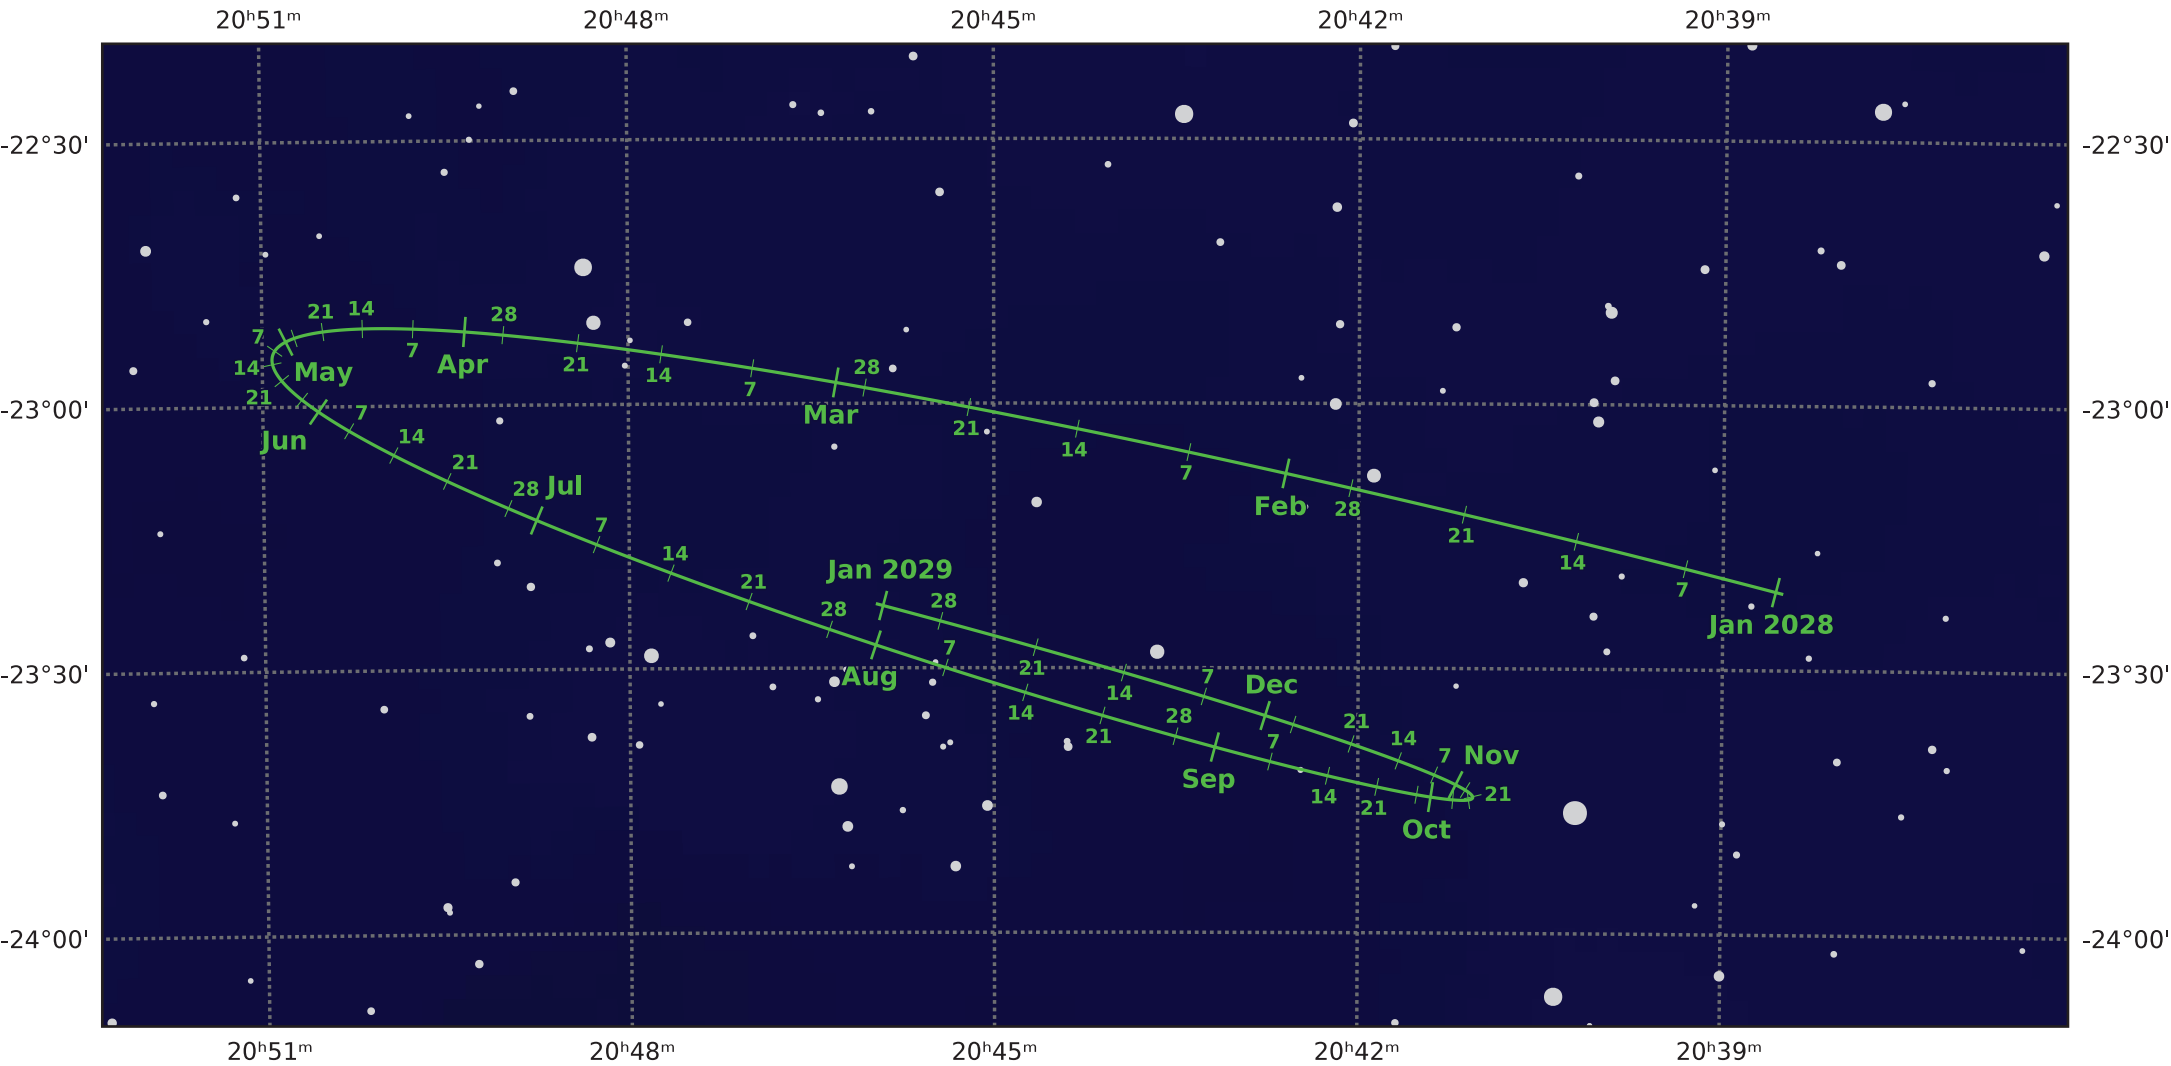

# The path of Pluto in 2028

© Dominic Ford 2011-2021. Downloaded from <https://in-the-sky.org>

Magnitude scale: • 11.0 • 10.5 • 10.0 • 9.5 • 9.0 • 8.5 • 8.0 • 7.5 • 7.0 • 6.5 • 6.0

— Ecliptic Plane — Galactic Plane