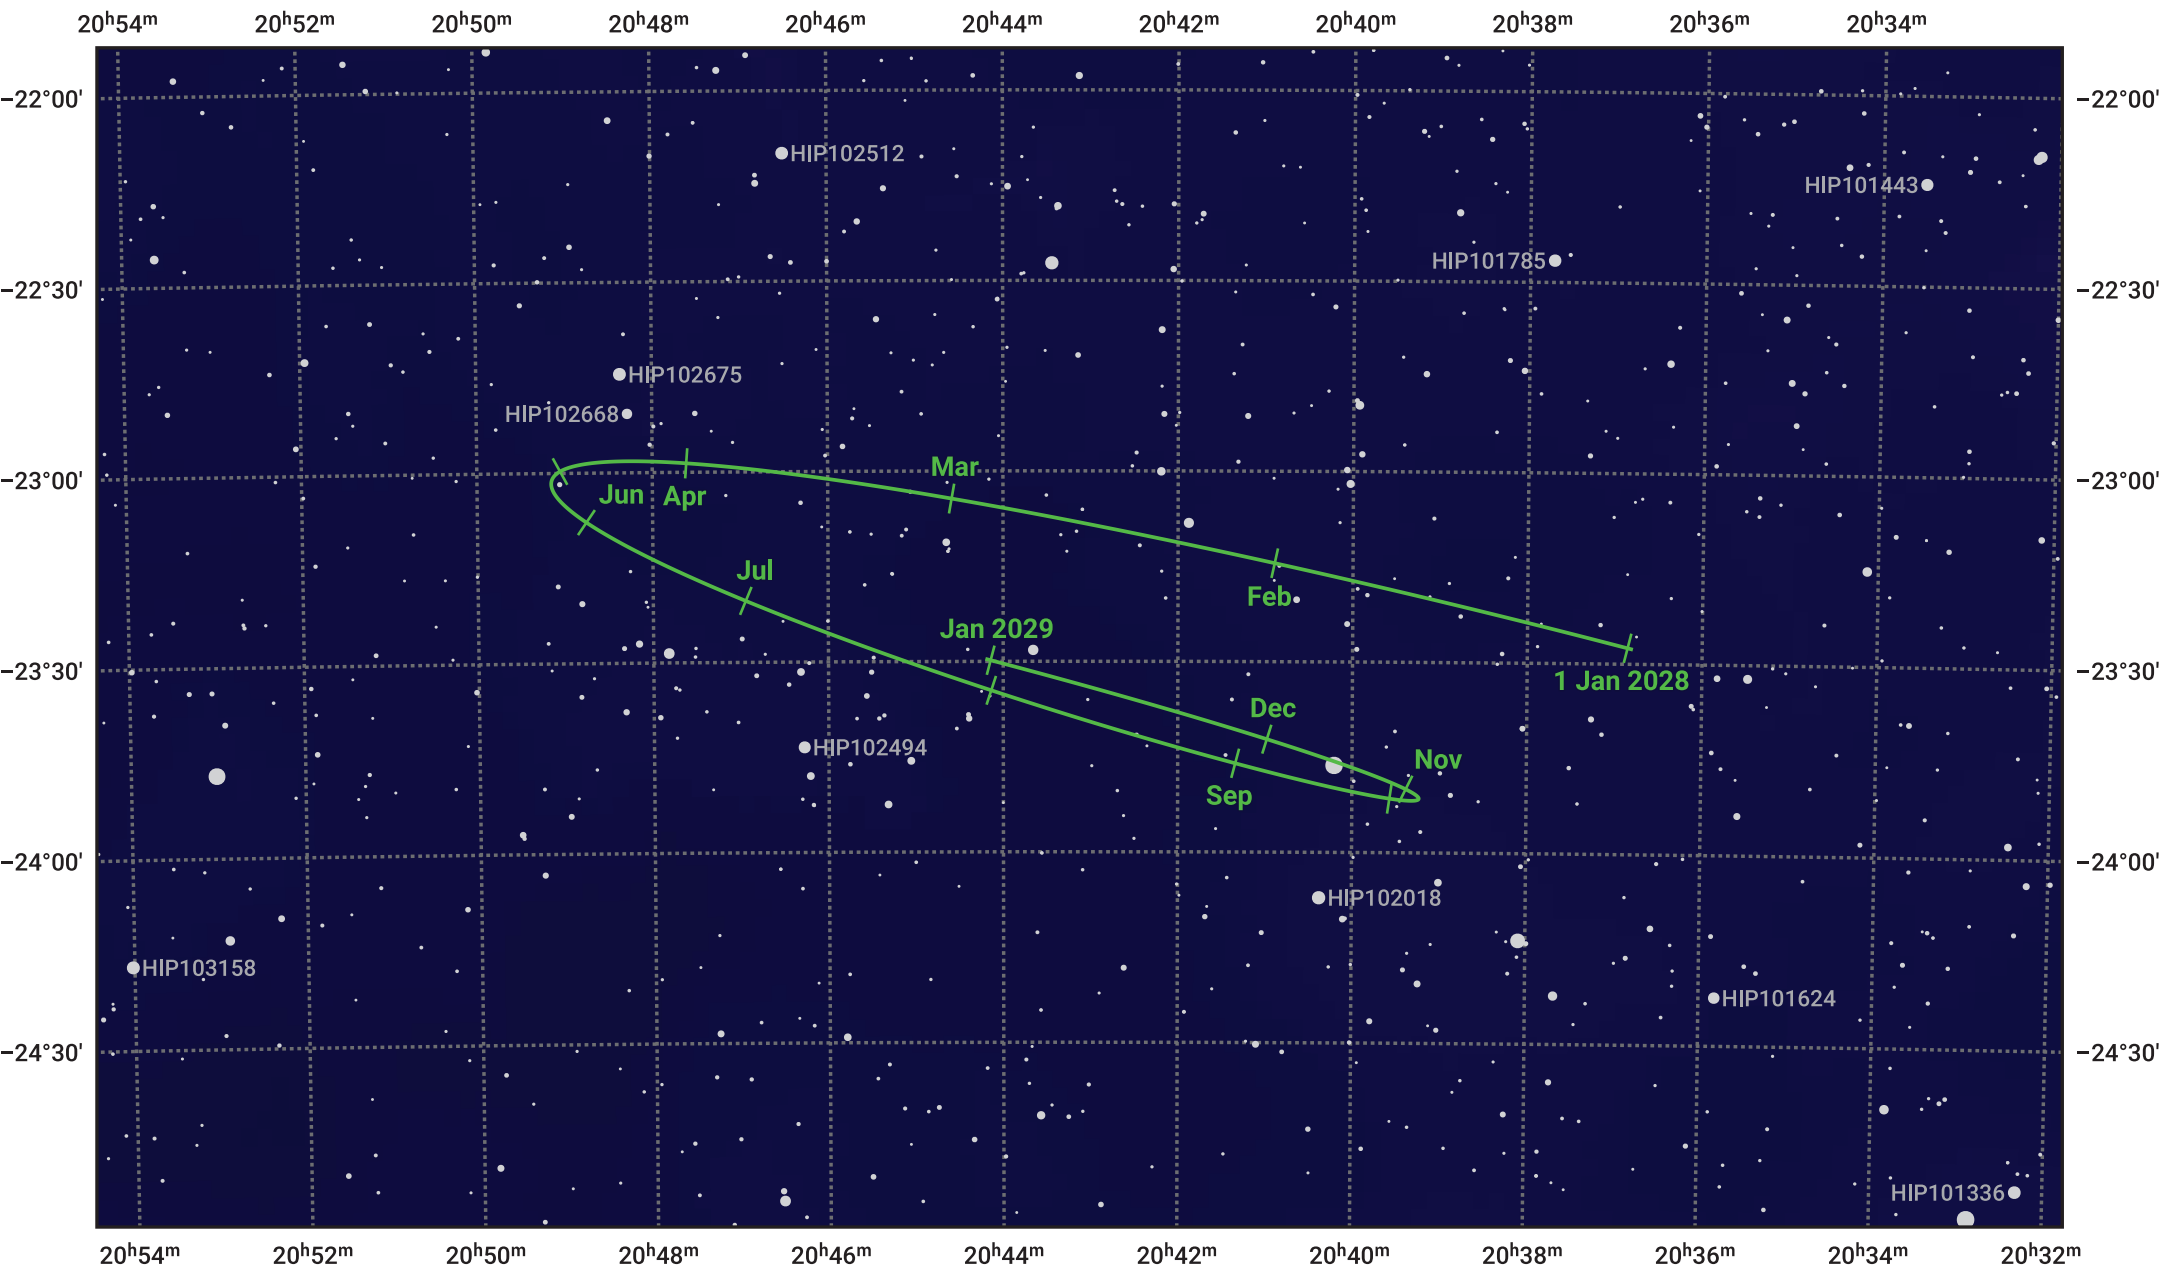

The path of Pluto in 2028

© Dominic Ford 2011–2024. Date markers placed at midnight UTC. Downloaded from <https://in-the-sky.org>

Magnitude scale: • 12.0 • 11.0 • 10.0 • 9.0 • 8.0 • 7.0 • 6.0

— Ecliptic Plane

- Galaxy
- Bright nebula
- Open cluster
- Globular cluster

| Date | Mag |
|------------|------|
| 2028 Jan 1 | 15.3 |
| 2028 Apr 1 | 15.3 |
| 2028 Jul 1 | 15.2 |
| 2028 Oct 1 | 15.3 |
| 2029 Jan 1 | 15.3 |