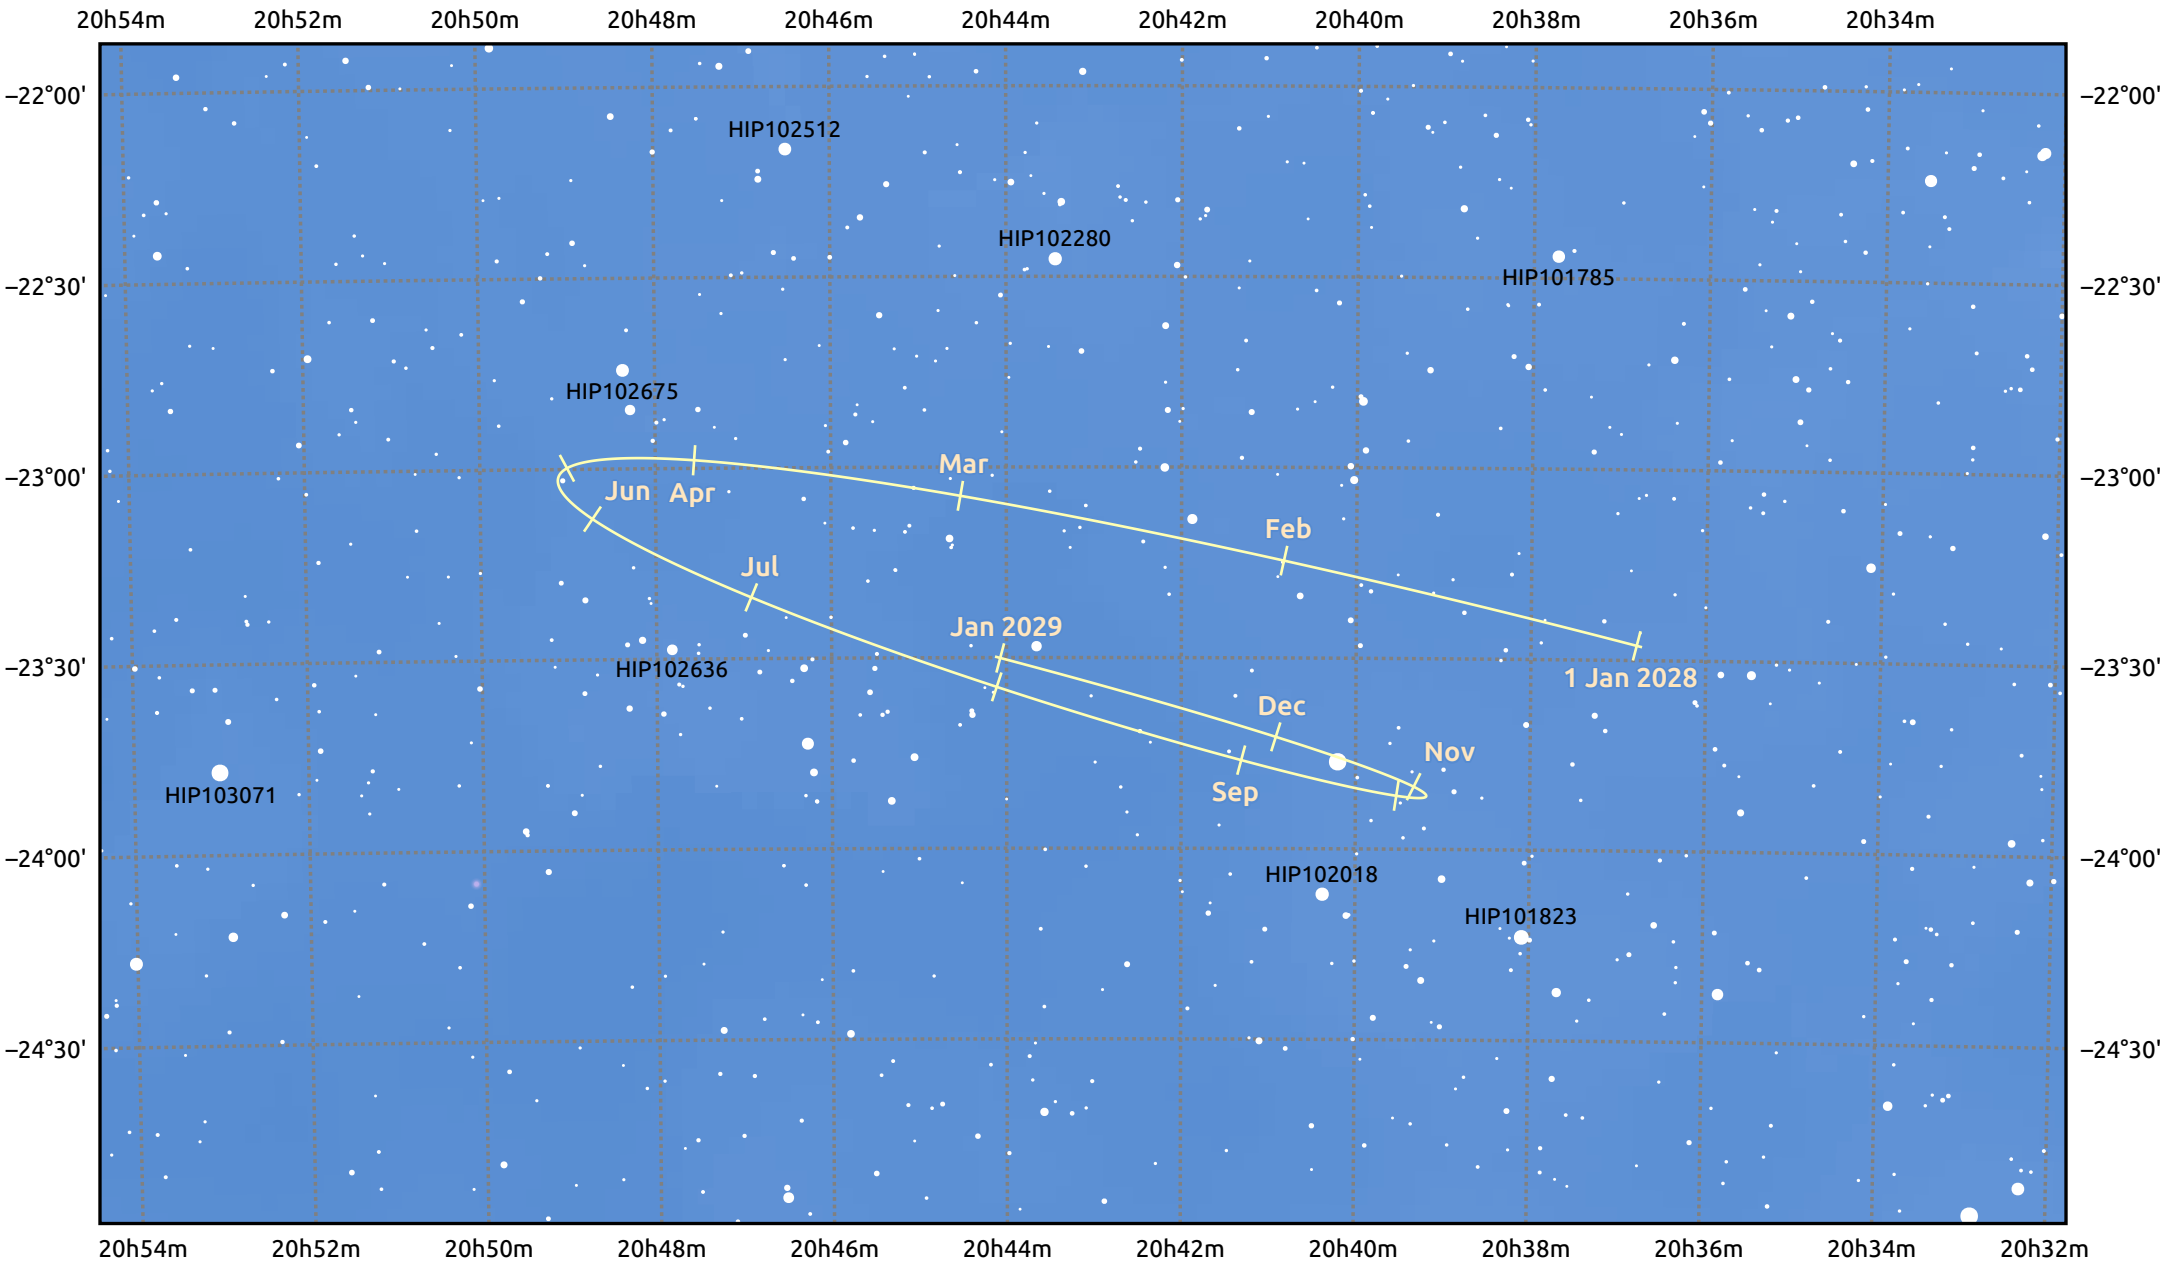

The path of Pluto in 2028

© Dominic Ford 2011–2025. Date markers placed at midnight UTC. Downloaded from <https://in-the-sky.org>

Magnitude scale: • 12.0 • 11.0 • 10.0 • 9.0 • 8.0 • 7.0 • 6.0

- Ecliptic Plane
- ◆ Galaxy
- Bright nebula
- Open cluster
- Globular cluster
- ◇ Planetary nebula